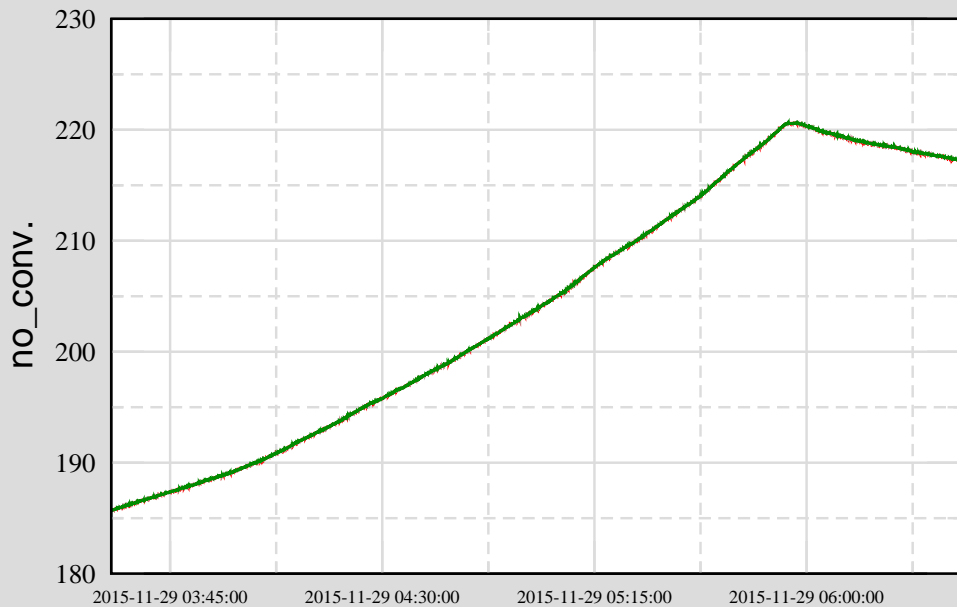

Trend from 15-11-29-03-32-31 to 15-11-29-06-32-30

Ch 6: H1:LSC-Y_TIDAL_CTRL_OUTPUT

Ch 8: H1:LSC-Y_COMM_CTRL_OUTMON

Ch 5: H1:LSC-X_TIDAL_CTRL_OUTPUT

Ch 7: H1:LSC-X_COMM_CTRL_OUTMON