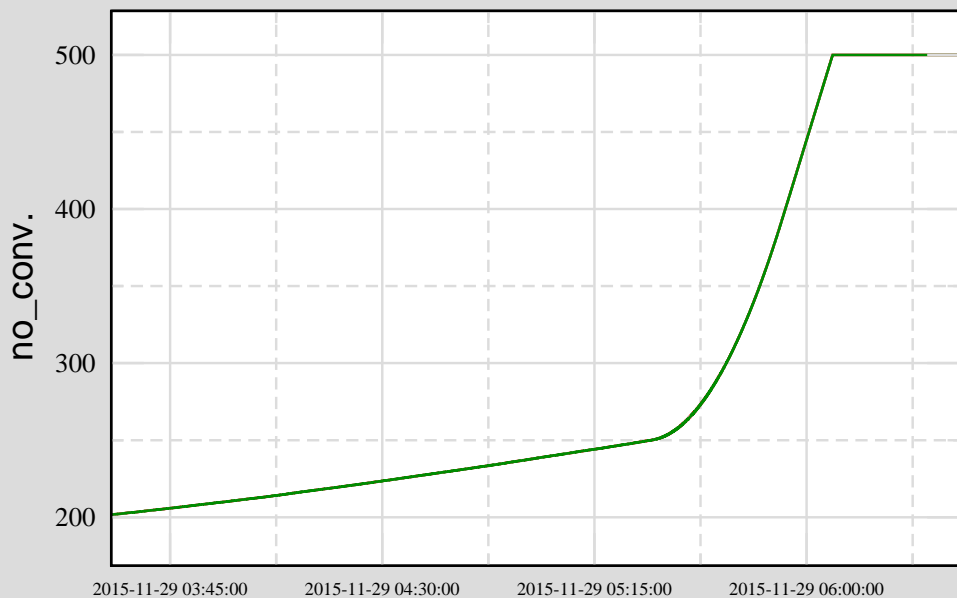

Trend from 15-11-29-03-32-31 to 15-11-29-06-32-30

Ch 6: H1:LSC-Y_TIDAL_CTRL_OUTPUT

Ch 8: H1:LSC-Y_COMM_CTRL_OUTMON

Ch 5: H1:LSC-X_TIDAL_CTRL_OUTPUT

Ch 7: H1:LSC-X_COMM_CTRL_OUTMON