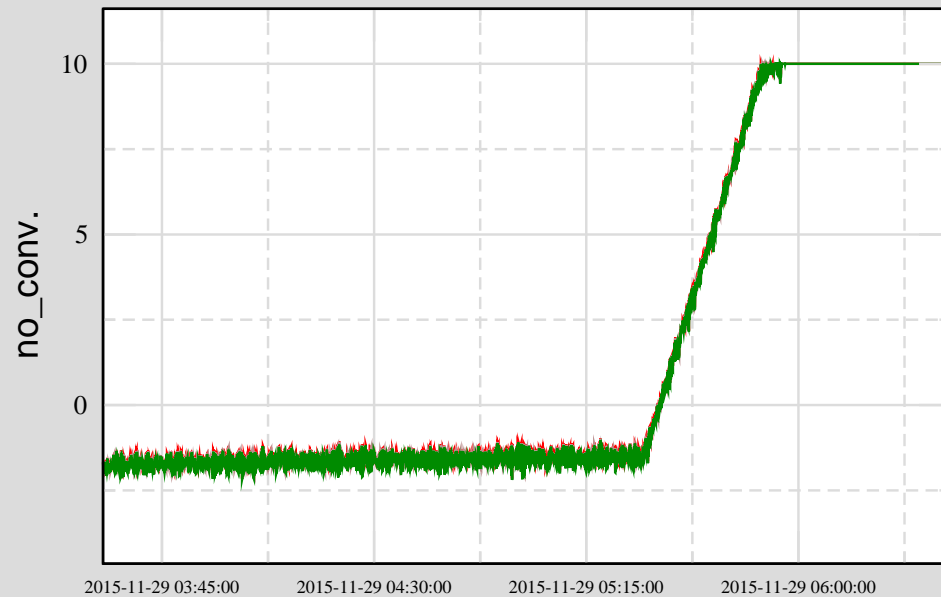

Trend from 15-11-29-03-32-31 to 15-11-29-06-32-30

Ch 6: H1:LSC-Y_TIDAL_CTRL_OUTPUT

Ch 8: H1:LSC-Y_COMM_CTRL_OUTMON

Ch 5: H1:LSC-X_TIDAL_CTRL_OUTPUT

Ch 7: H1:LSC-X_COMM_CTRL_OUTMON