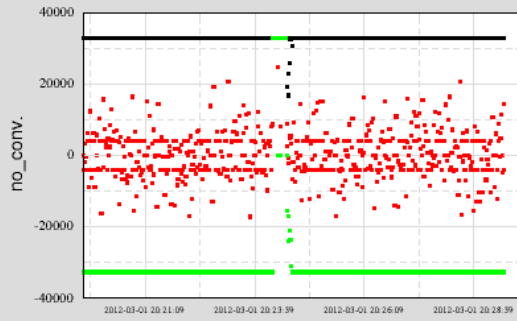

Data Display start at 12-03-01-20-29-12 (10 seconds)

Data Display start at 12-03-01-20-29-12 (10 seconds)

- MAX
- MEAN
- MIN

Trend from 12-03-01-20-19-22 to 12-03-01-20-29-21

Ch 6: H2:ISI-ITMY_ST1_CPSINF_HI_INMON

Ch 5: H2:ISI-ITMY_ST1_L4CINF_HI_INMON

Ch 7: H2:ISI-ITMY_ST1_WDMON_STATE_INMON

- MAX
- MEAN
- MIN

Trend from 12-03-01-20-19-22 to 12-03-01-20-29-21

Ch 2: H2:ISI-ITMY_ST1_CPSINF_HI_IN1_DQ

Ch 1: H2:ISI-ITMY_ST1_L4CINF_HI_IN1_DQ