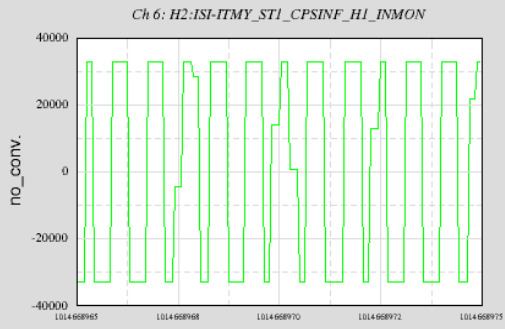

Data Display start at 12-03-01-20-29-12 (10 seconds)

Data Display start at 12-03-01-20-29-12 (10 seconds)

- MAX
- MEAN
- MIN

Trend from 12-03-01-20-19-22 to 12-03-01-20-29-21

Ch 6: H2:ISI-ITMY_ST1_CPSINF_HI_INMON

Ch 5: H2:ISI-ITMY_ST1_L4CINF_HI_INMON

Ch 7: H2:ISI-ITMY_ST1_WDMON_STATE_INMON

- MAX
- MEAN
- MIN

Trend from 12-03-01-20-19-22 to 12-03-01-20-29-21

Ch 2: H2:ISI-ITMY_ST1_CPSINF_HI_IN1_DQ

Ch 1: H2:ISI-ITMY_ST1_L4CINF_HI_IN1_DQ