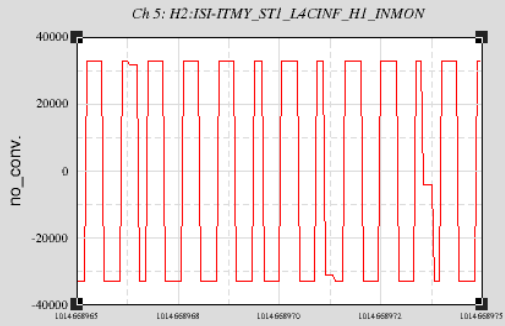

Data Display start at 12-03-01-20-29-12 (10 seconds)

Data Display start at 12-03-01-20-29-12 (10 seconds)

- MAX
- MEAN
- MIN

Trend from 12-03-01-20-19-22 to 12-03-01-20-29-21

Ch 6: H2:ISI-ITMY_ST1_CPSINF_HI_INMON