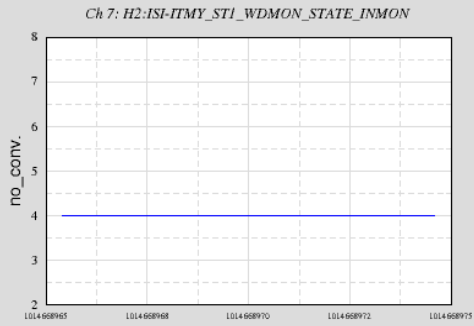

Data Display start at 12-03-01-20-29-12 (10 seconds)

Data Display start at 12-03-01-20-29-12 (10 seconds)

- MAX
- MEAN
- MIN

Trend from 12-03-01-20-19-22 to 12-03-01-20-29-21

Ch 6: H2:ISI-ITMY_ST1_CPSINF_HI_INMON

Ch 5: H2:ISI-ITMY_ST1_L4CINF_HI_INMON

Ch 7: H2:ISI-ITMY_ST1_WDMON_STATE_INMON

- MAX
- MEAN
- MIN

Trend from 12-03-01-20-19-22 to 12-03-01-20-29-21

Ch 2: H2:ISI-ITMY_ST1_CPSINF_HI_IN1_DQ

Ch 1: H2:ISI-ITMY_ST1_L4CINF_HI_IN1_DQ