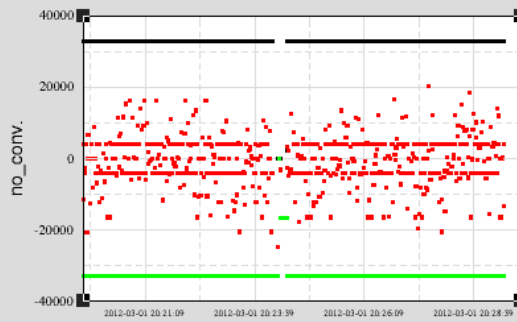

Data Display start at 12-03-01-20-29-12 (10 seconds)

Data Display start at 12-03-01-20-29-12 (10 seconds)

- MAX
- MEAN
- MIN

Trend from 12-03-01-20-19-22 to 12-03-01-20-29-21

Ch 6: H2:ISI-ITMY_ST1_CPSINF_HI_INMON

Ch 5: H2:ISI-ITMY_ST1_L4CINF_HI_INMON

Ch 7: H2:ISI-ITMY_ST1_WDMON_STATE_INMON

- MAX
- MEAN
- MIN

Trend from 12-03-01-20-19-22 to 12-03-01-20-29-21

Ch 2: H2:ISI-ITMY_ST1_CPSINF_HI_IN1_DQ

Ch 1: H2:ISI-ITMY_ST1_L4CINF_HI_IN1_DQ