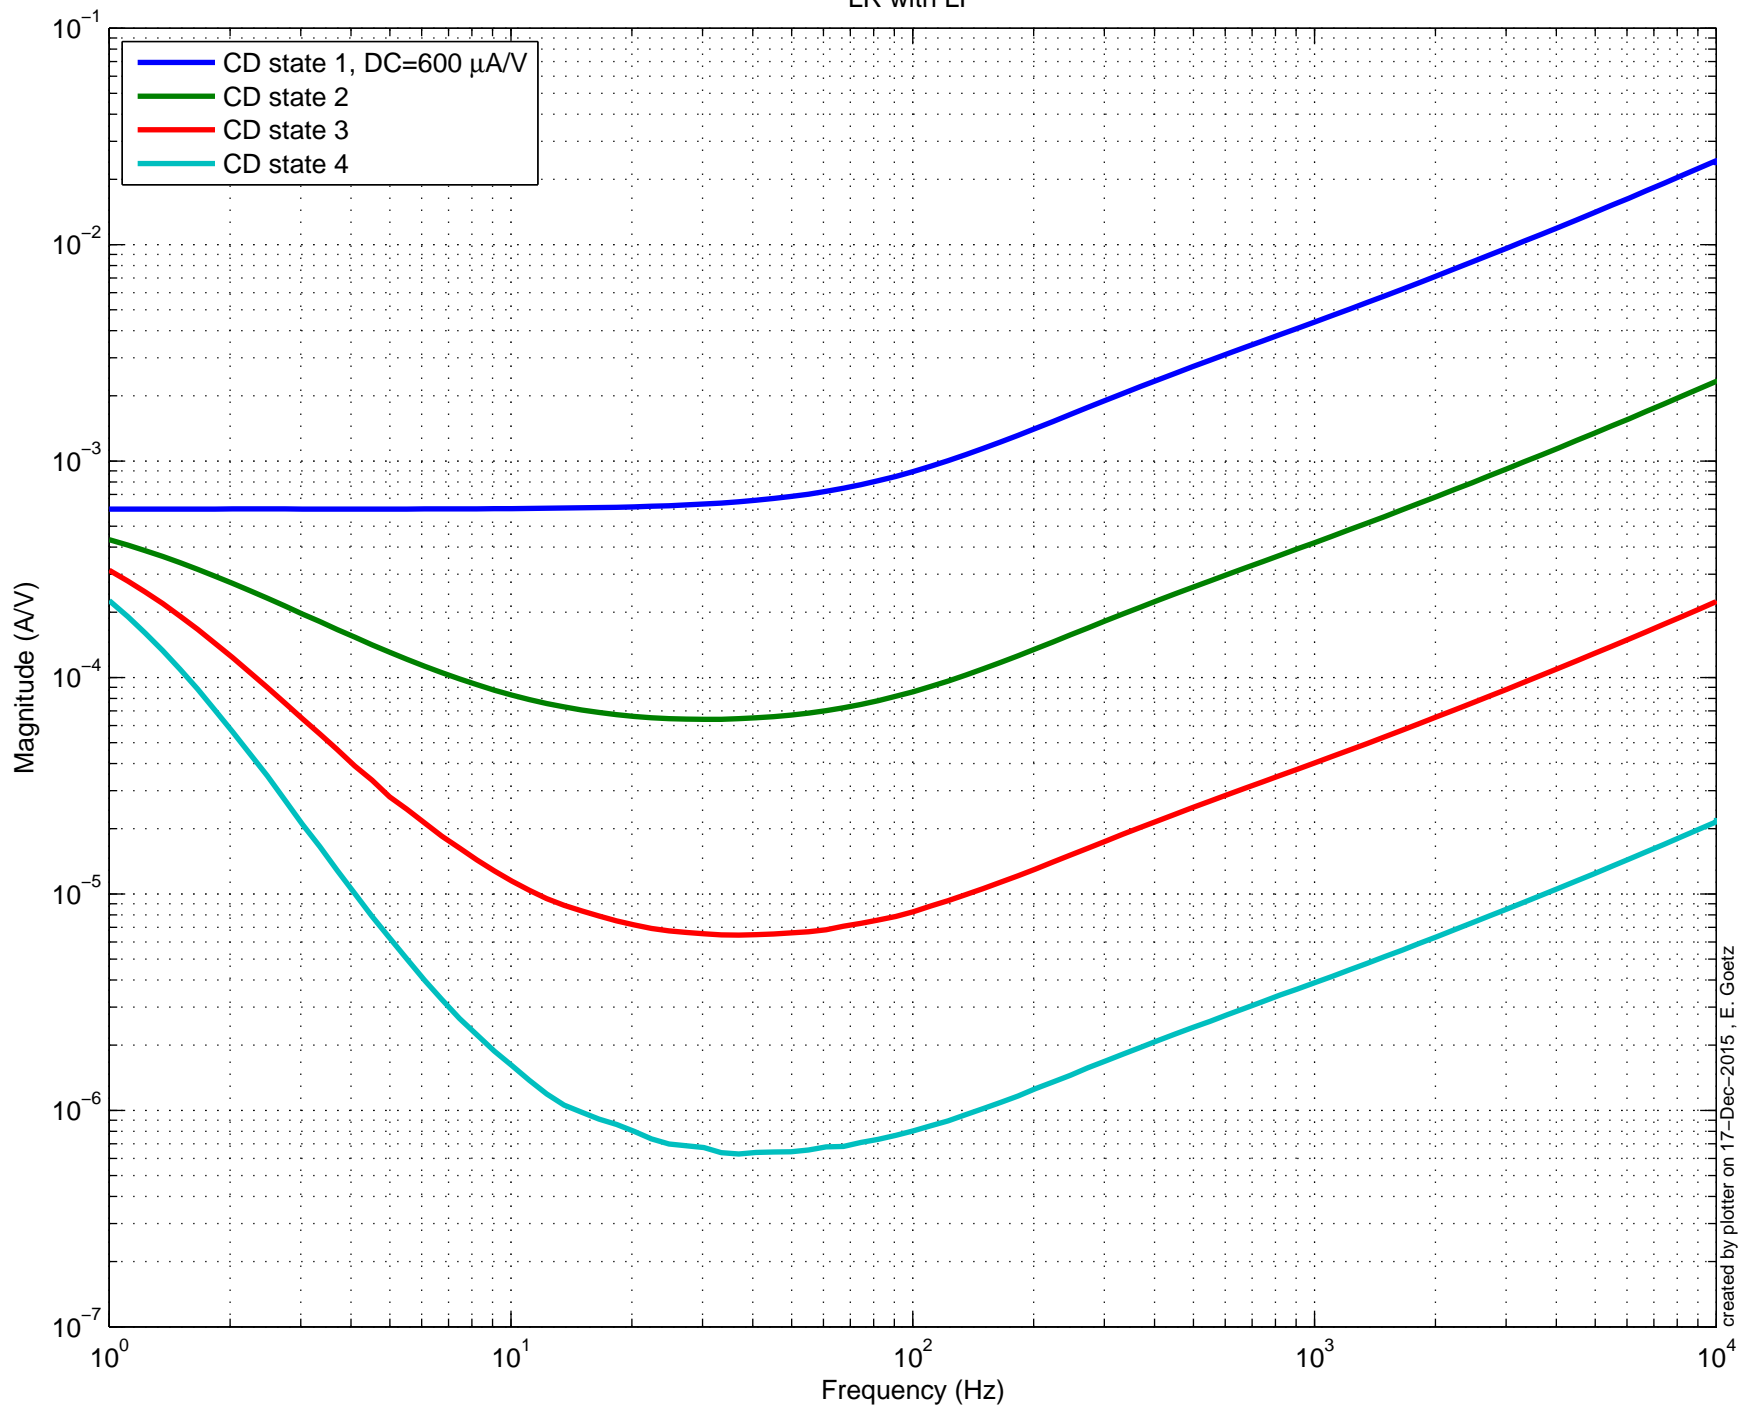

LR with LP

created by plotter on 17-Dec-2015, E. Goetz