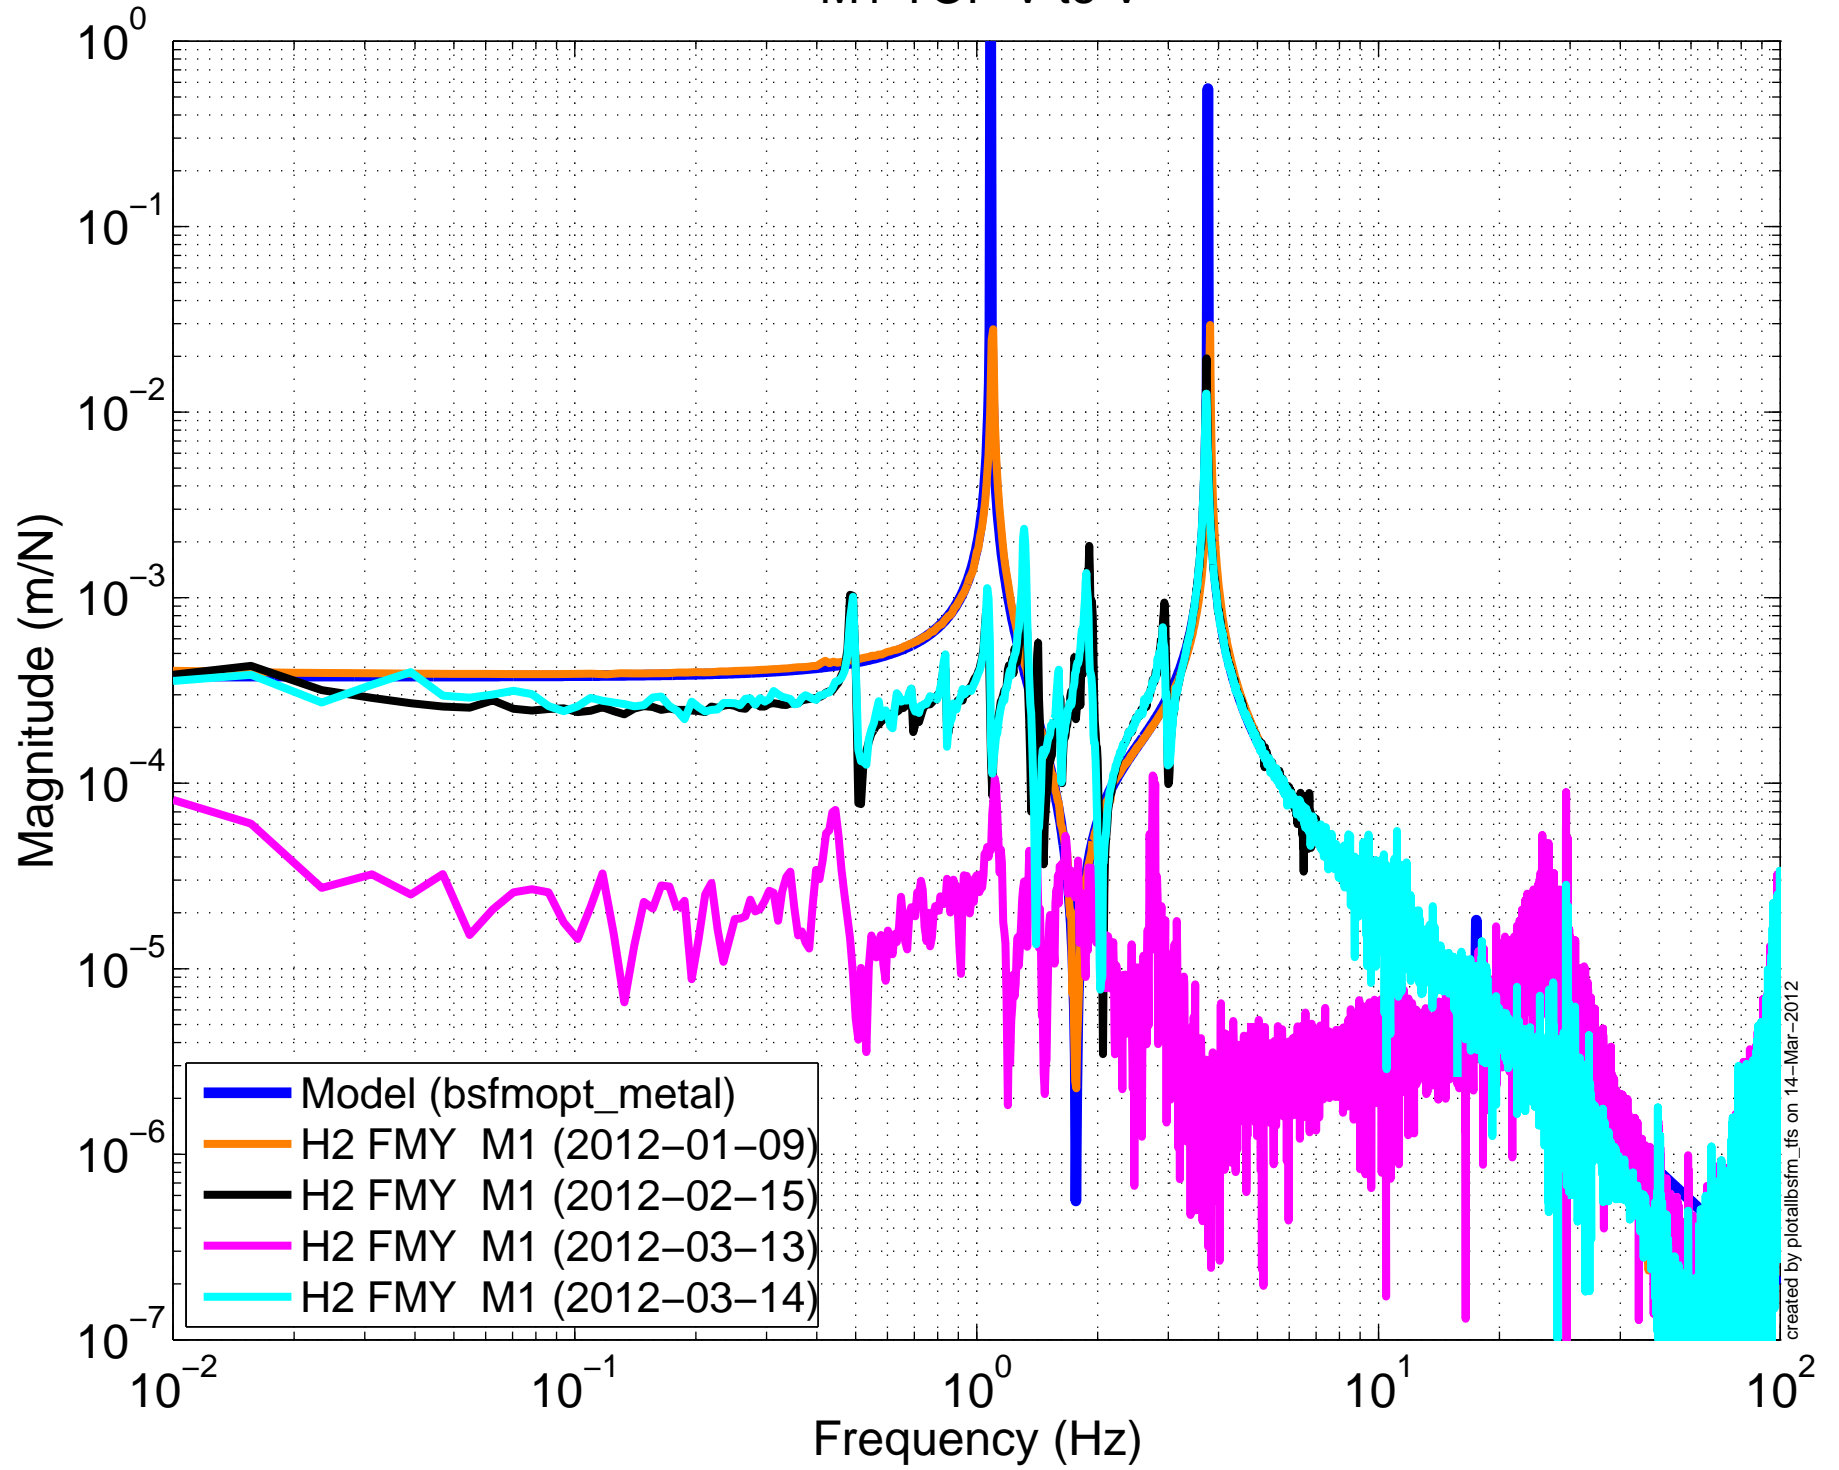

M1 TOP V to V

created by plotallbsfm_ifs on 14-Mar-2012