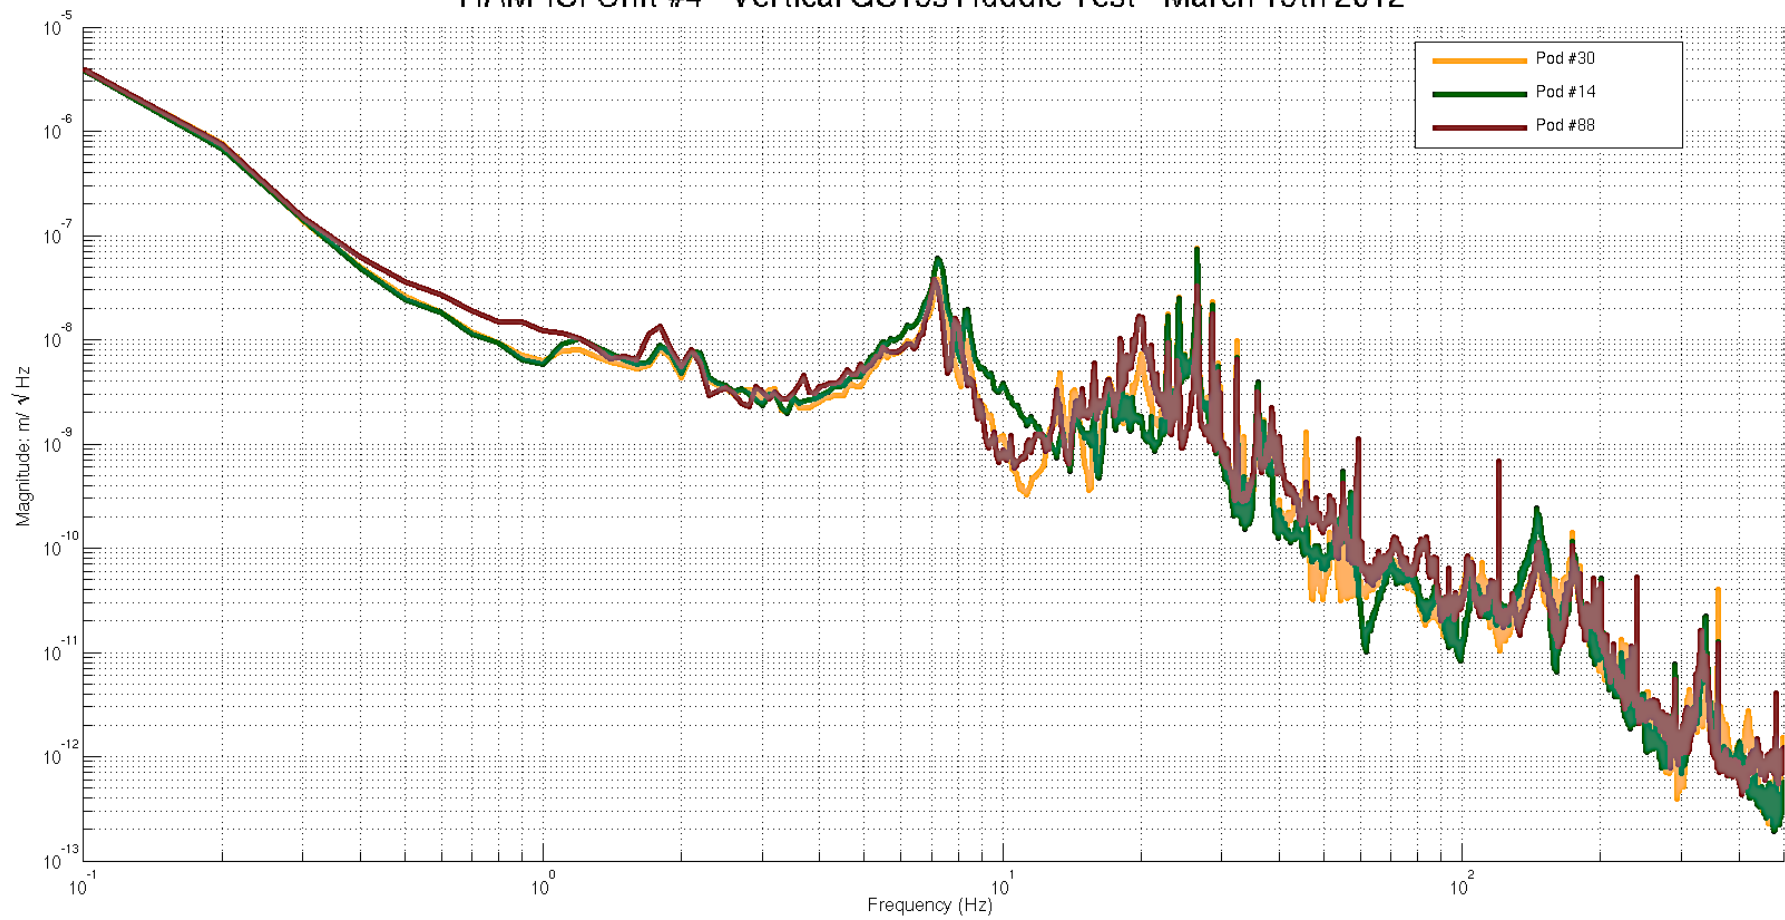

HAM-ISI Unit #4

GS13 Huddle Test

HAM-ISI Unit #4 - Vertical GS13s Huddle Test - March 13th 2012

HAM-ISI Unit #4

GS13 Huddle Test

HAM-ISI-Unit#4 - Horizontal GS13s Huddle test - March 14th 2012