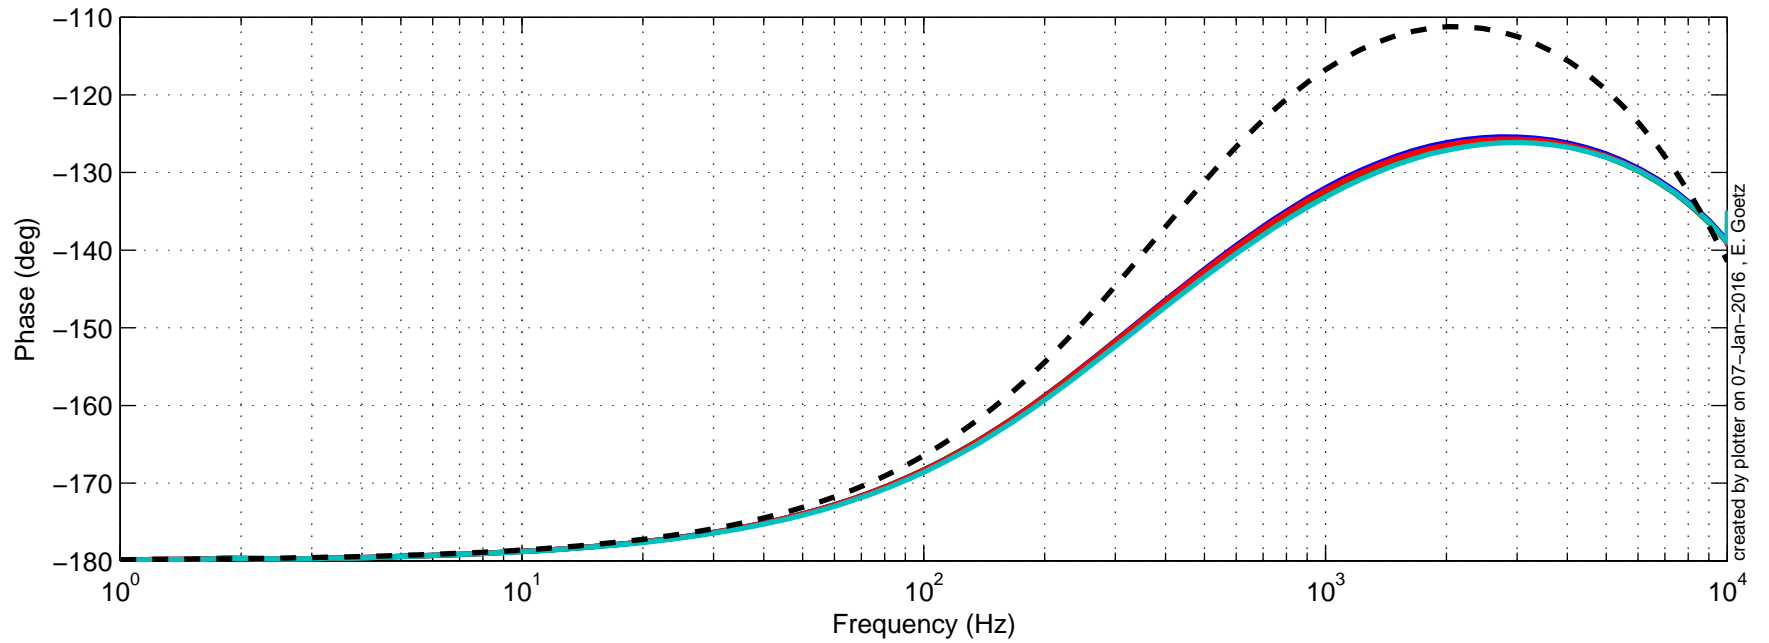

Ratio BOSEM / Dummy, State 1

created by plotter on 07-Jan-2016, E. Goetz