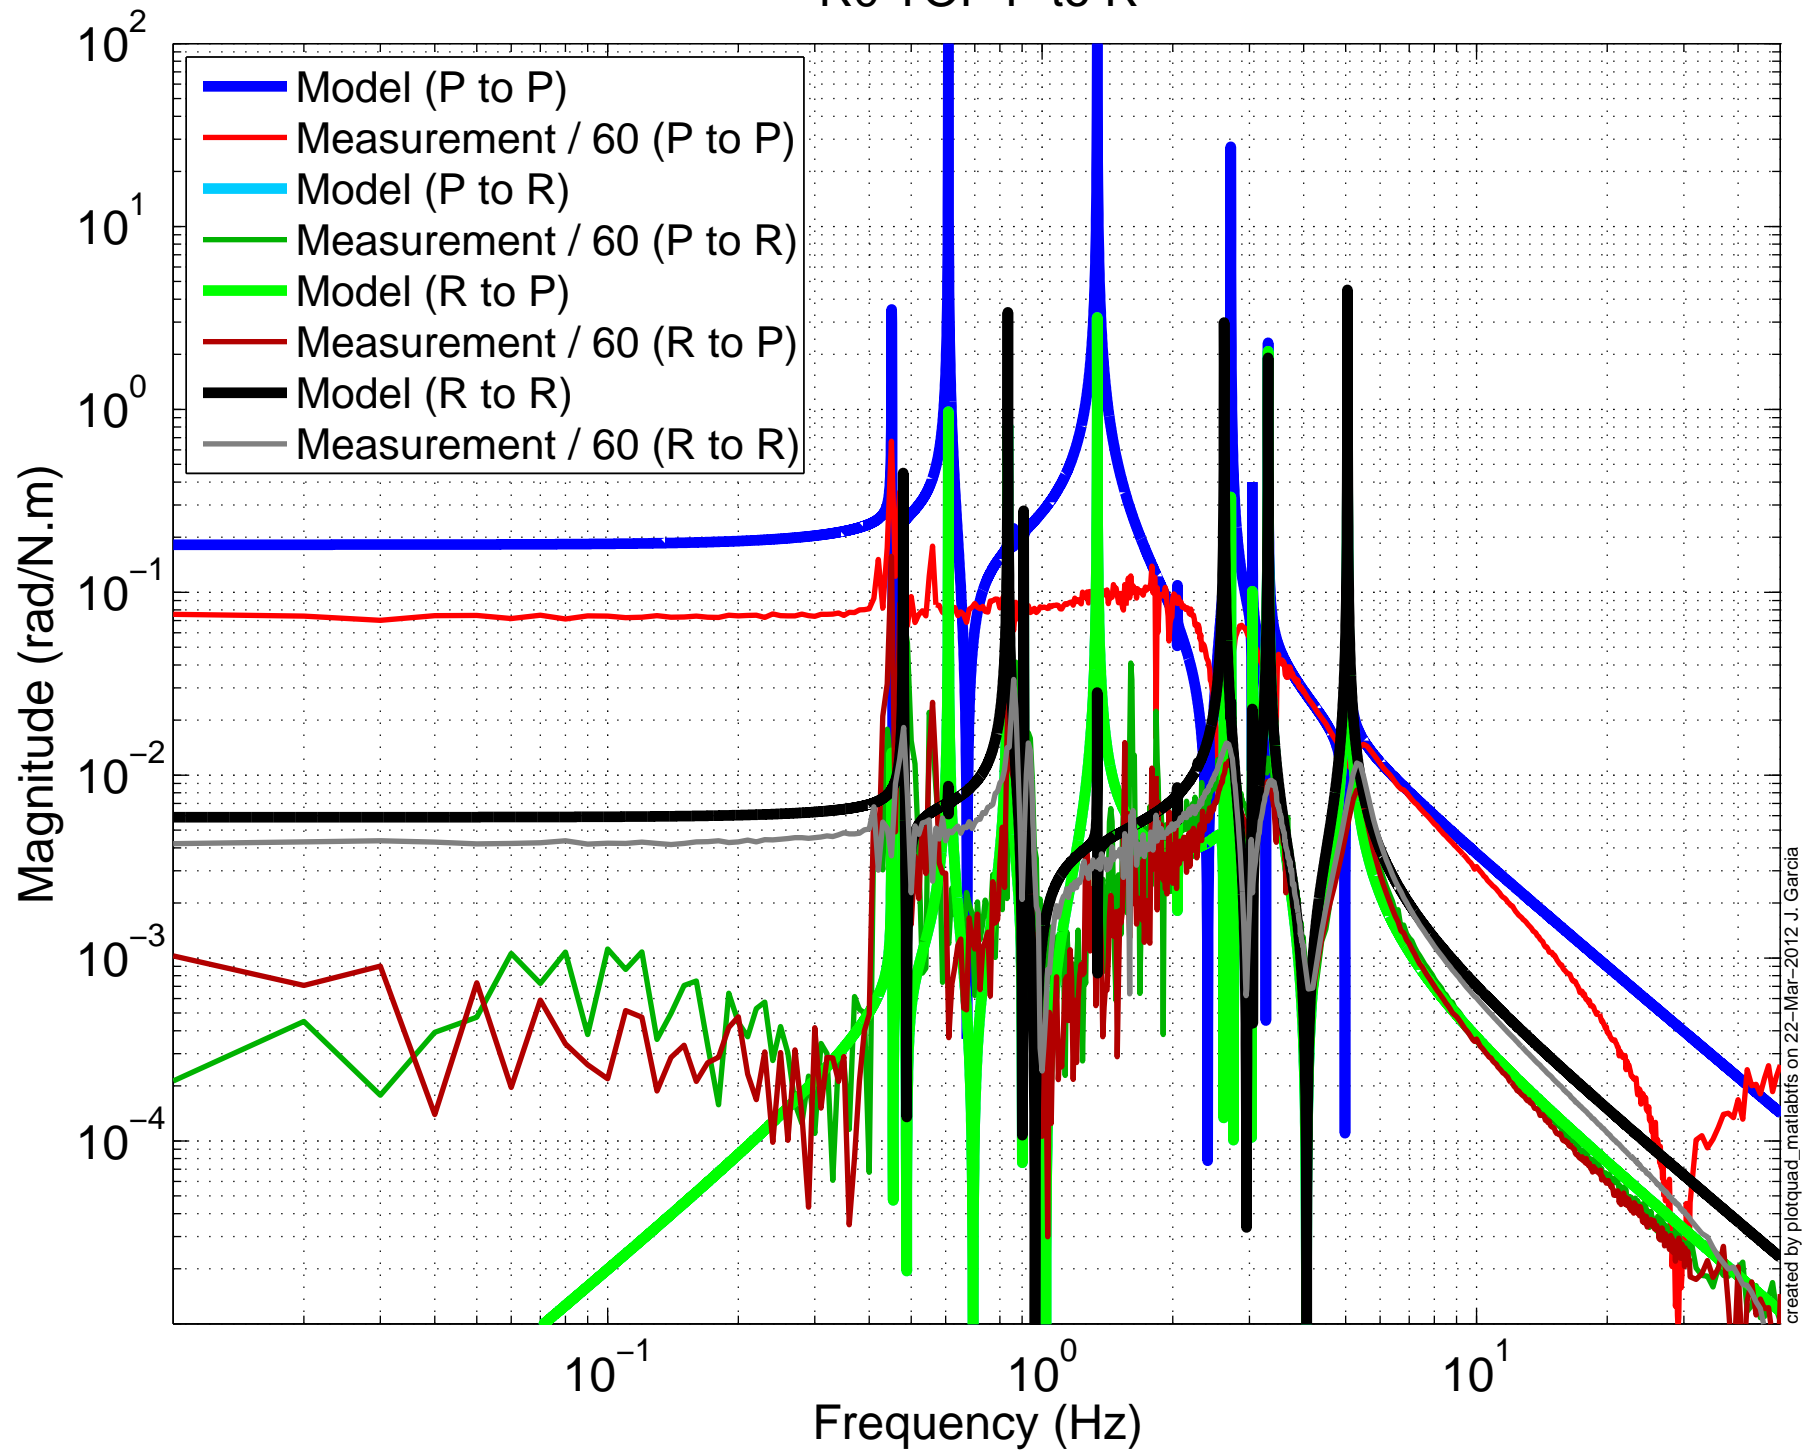

H2SUSSETMY BUILD

R0 TOP R to V

H2SUSSETMY BUILD R0 TOP P to L

H2SUSSETMY BUILD

R0 TOP P to V

created by plotquad_matlabfis on 22-Mar-2012 J. Garcia

H2SUSSETMY BUILD R0 TOP P to R

H2SUSSETMY BUILD R0 TOP L to F2F3

created by plotquad_matlabtfs on 22-Mar-2012 J. Garcia

H2SUSSETMY BUILD R0 TOP T to SD

H2SUSSETMY BUILD R0 TOP V to LFRT

created by plotquad_matlabtfs on 22-Mar-2012 J. Garcia

H2SUSEMY BUILD R0 TOP R to LFRT