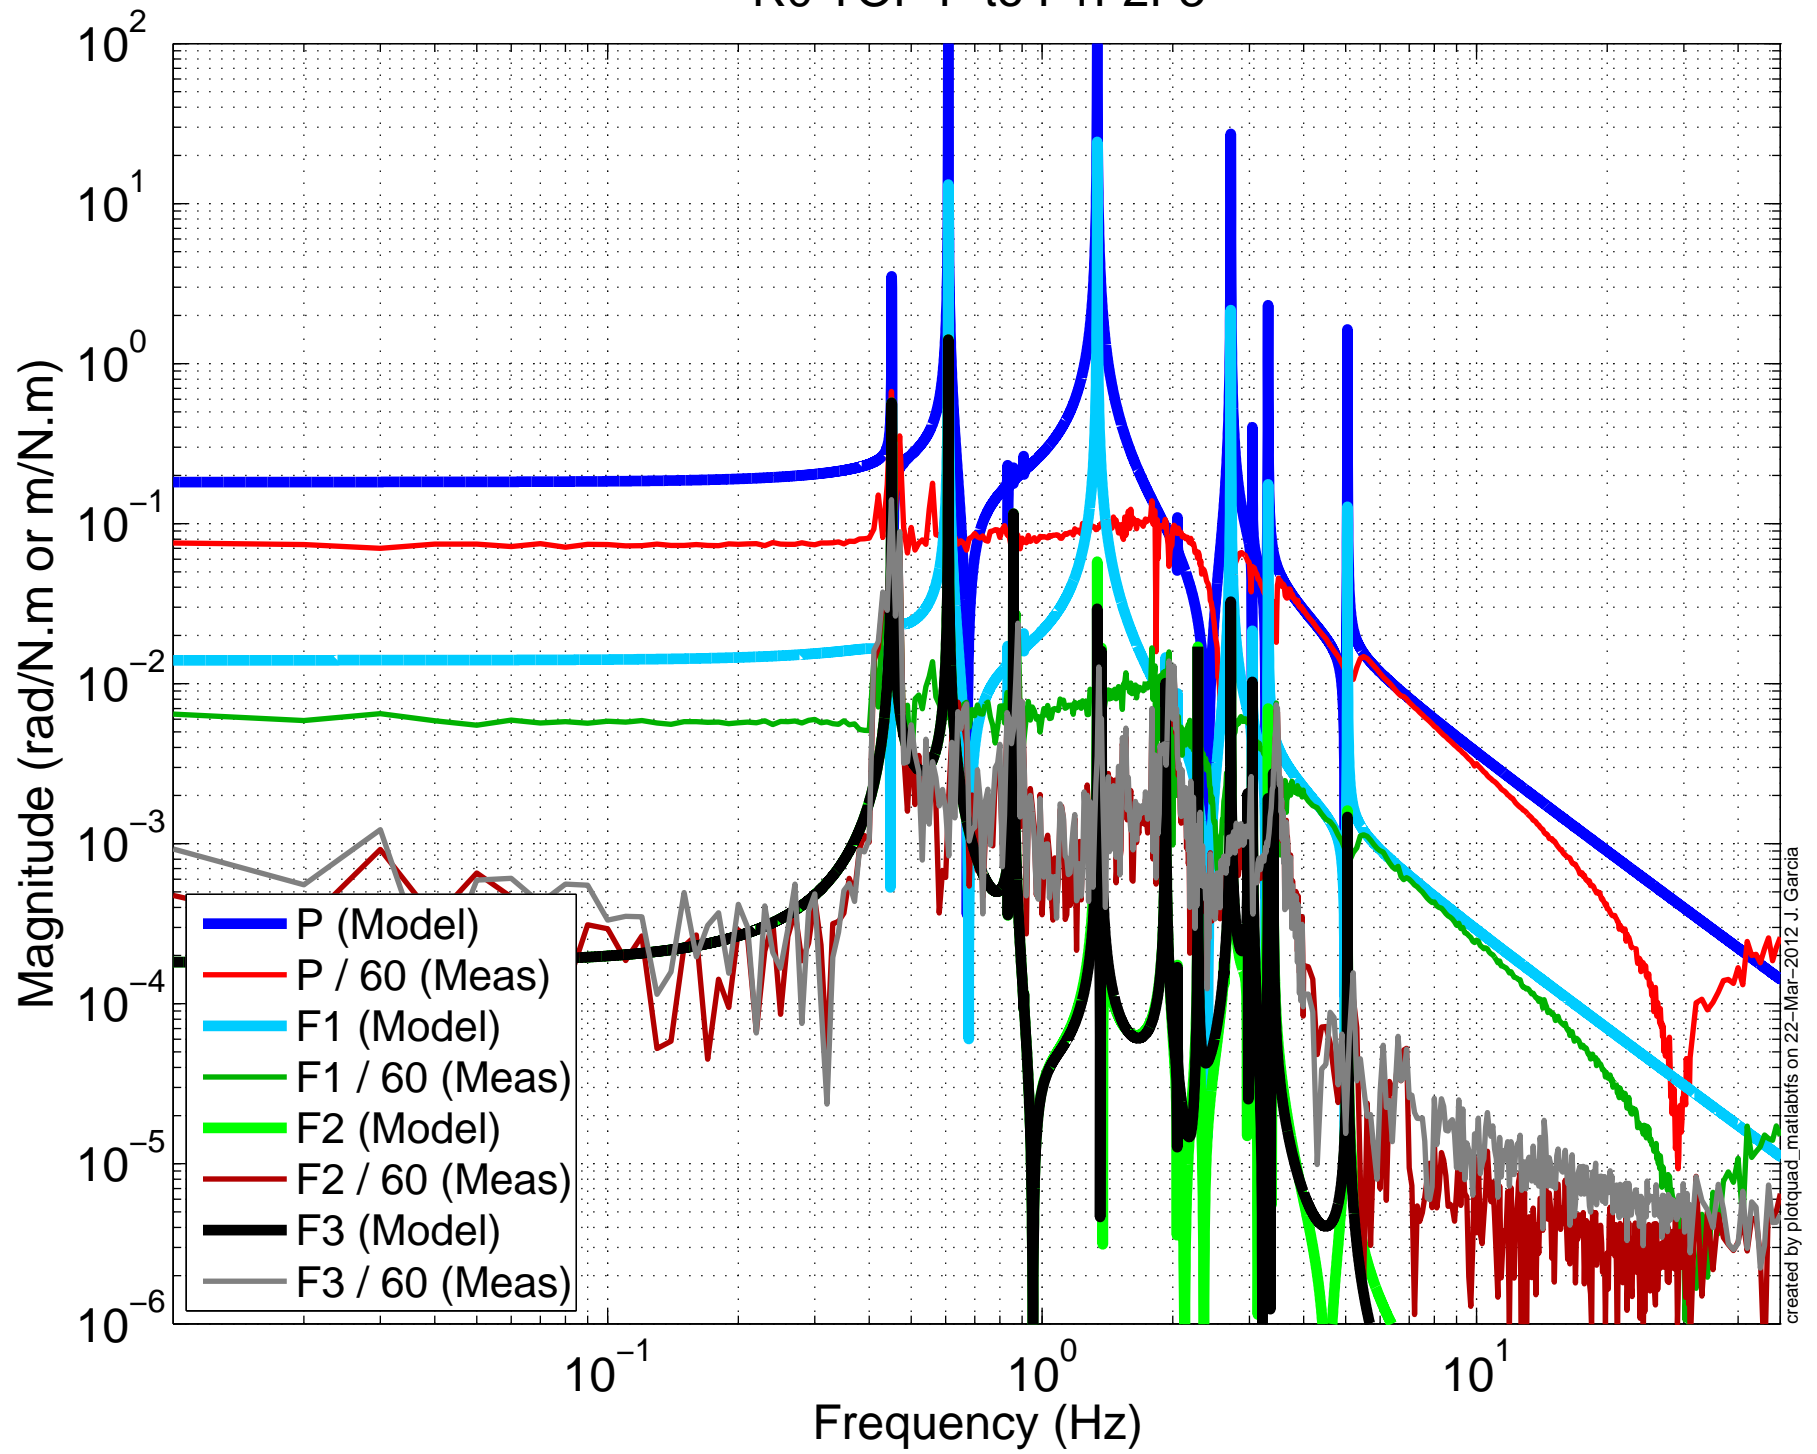

created by plotquad_matlabtfs on 22-Mar-2012 J. Garcia

H2SUSSETMY BUILD R0 TOP T to SD

H2SUSSETMY BUILD R0 TOP V to LFRT

created by plotquad_matlabtfs on 22-Mar-2012 J. Garcia

H2SUSEMY BUILD R0 TOP R to LFRT

H2SUSSETMY BUILD R0 TOP P to F1F2F3

H2SUSSETMY BUILD R0 TOP Y to F2F3