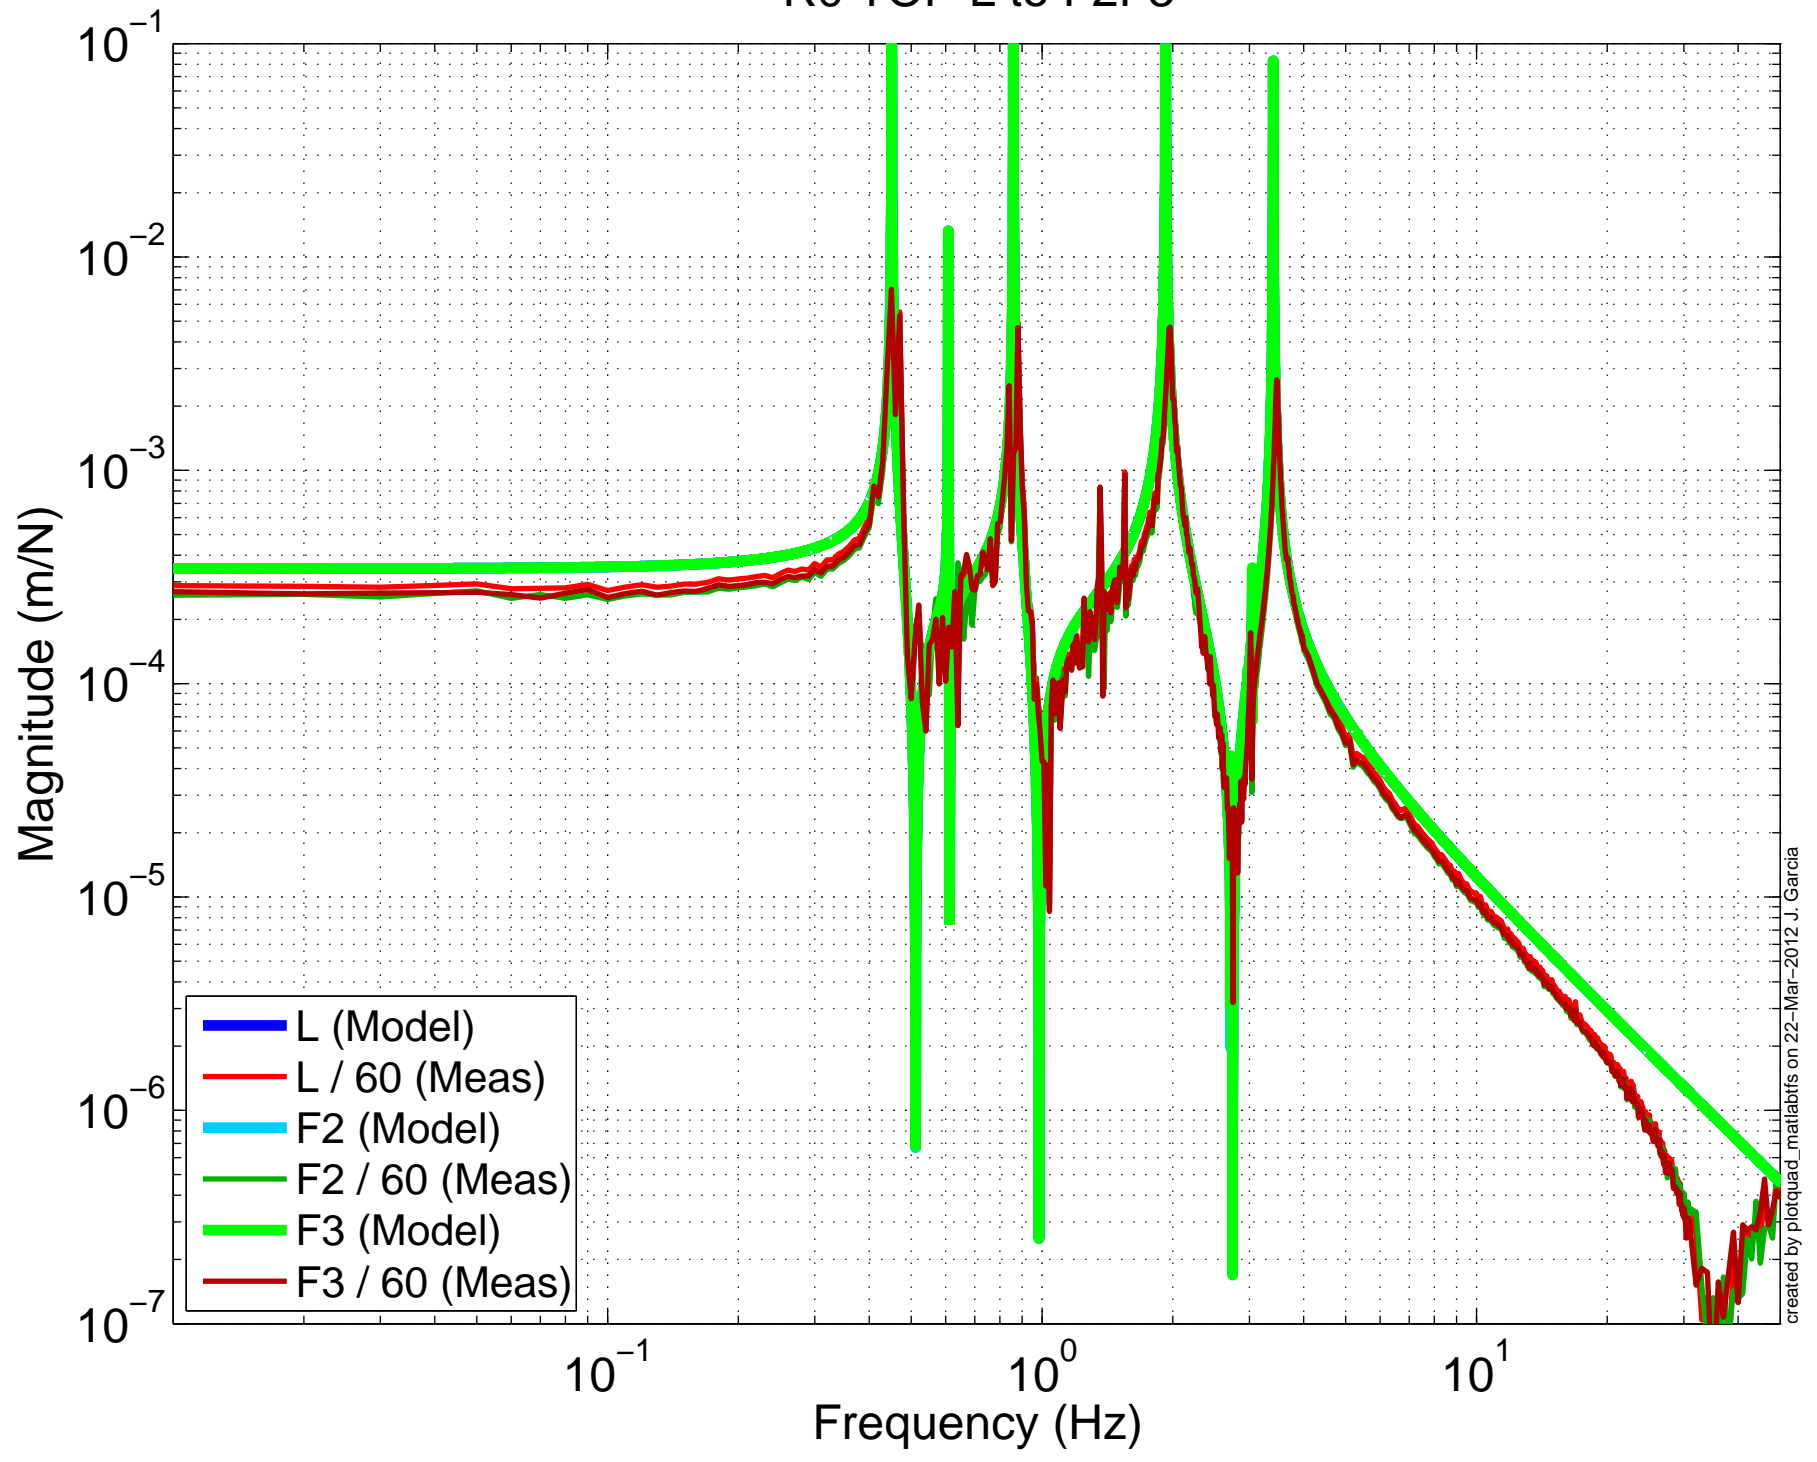

H2SUSSETMY BUILD

R0 TOP R to V

H2SUSSETMY BUILD R0 TOP P to L

H2SUSSETMY BUILD

R0 TOP P to V

created by plotquad_matlabfis on 22-Mar-2012 J. Garcia

H2SUSSETMY BUILD R0 TOP P to R

H2SUSSETMY BUILD R0 TOP L to F2F3