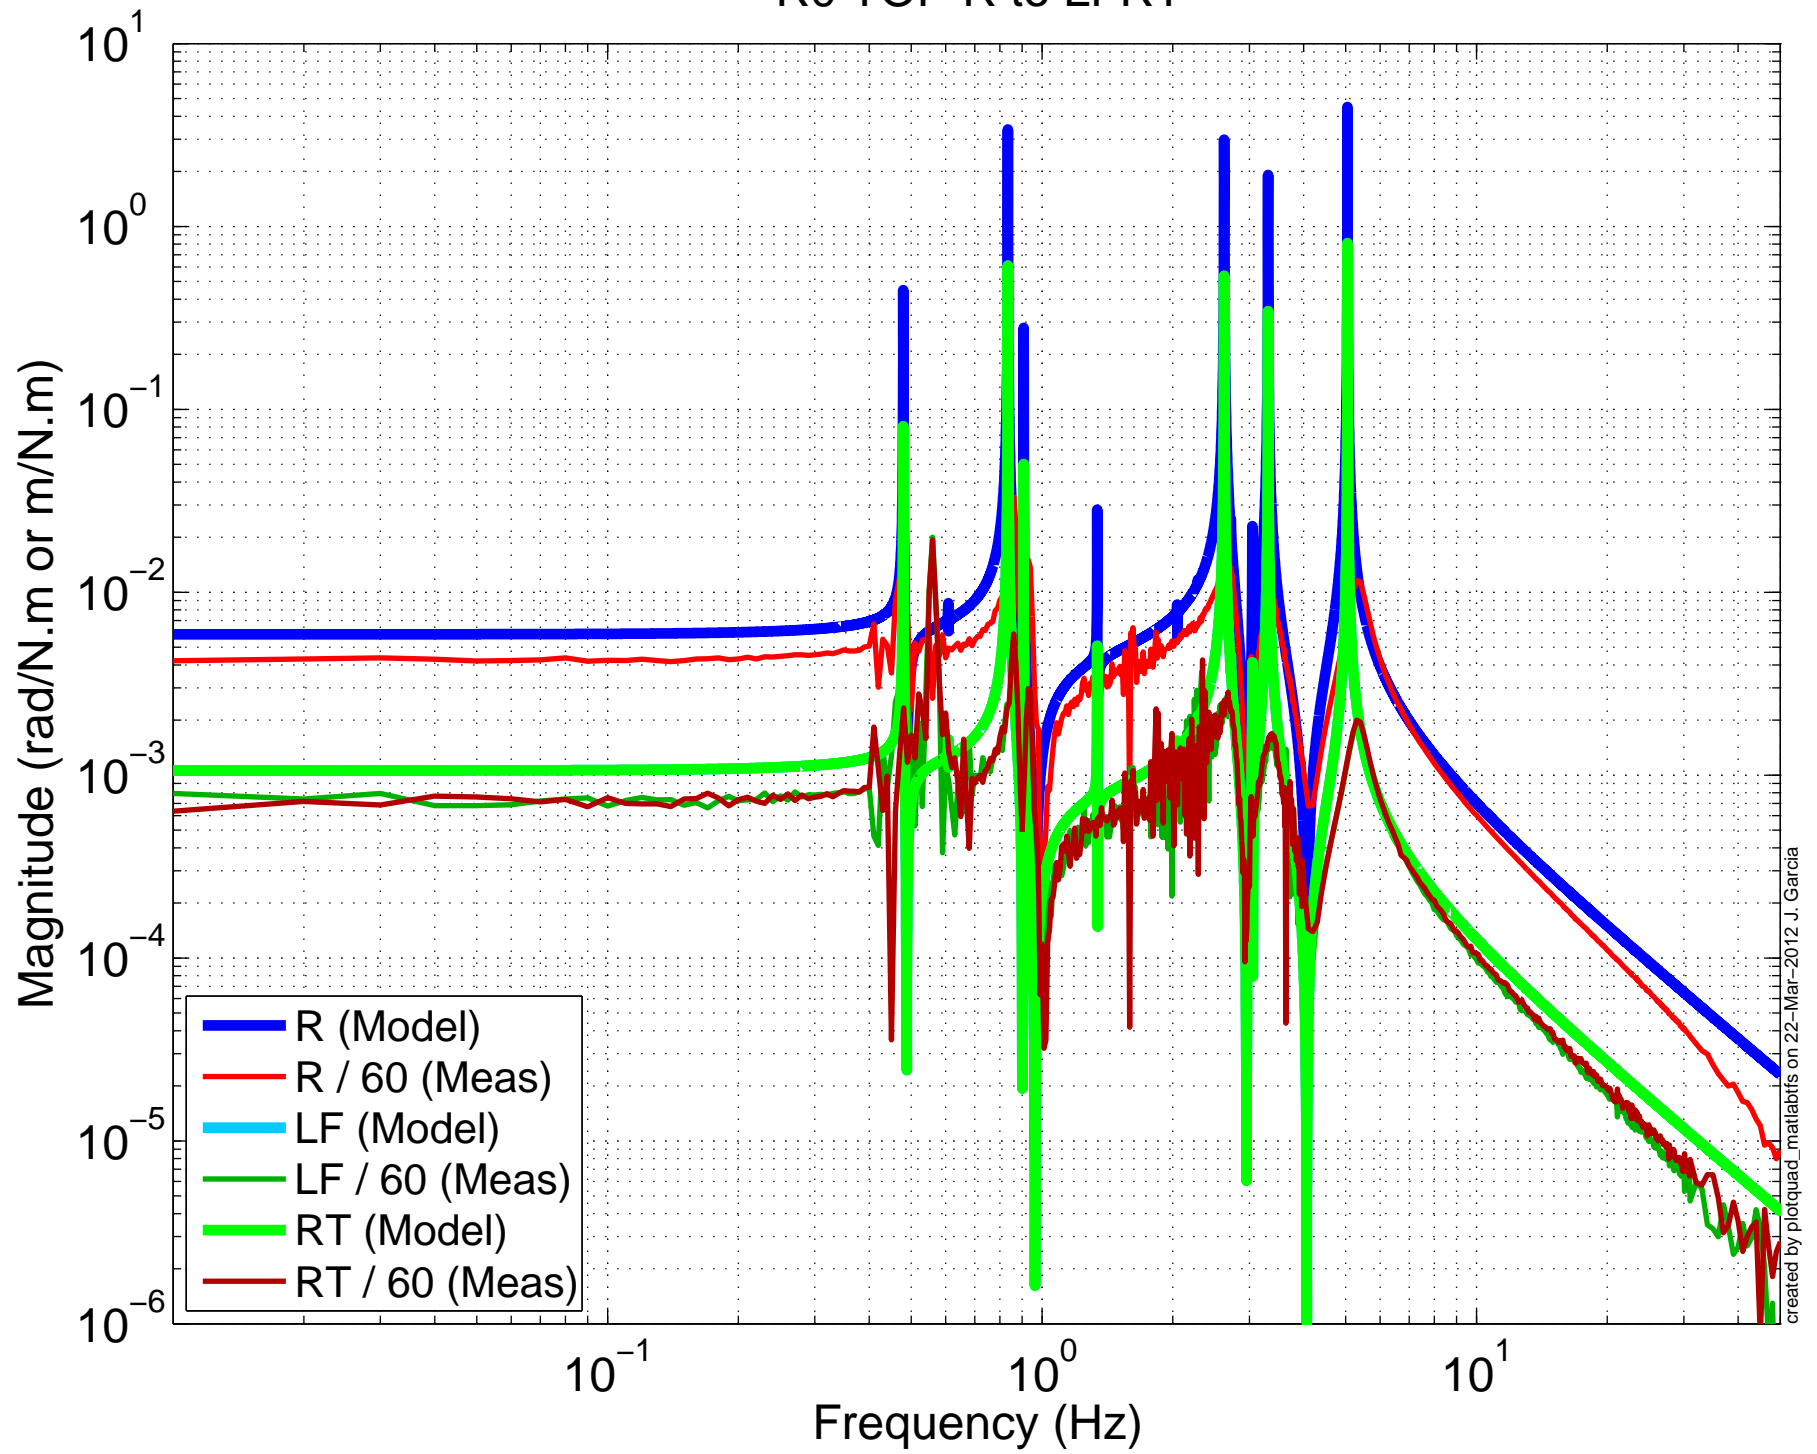

created by plotquad_matlabtfs on 22-Mar-2012 J. Garcia

H2SUSSETMY BUILD R0 TOP T to SD

H2SUSSETMY BUILD R0 TOP V to LFRT

created by plotquad_matlabtfs on 22-Mar-2012 J. Garcia

H2SUSEMY BUILD R0 TOP R to LFRT