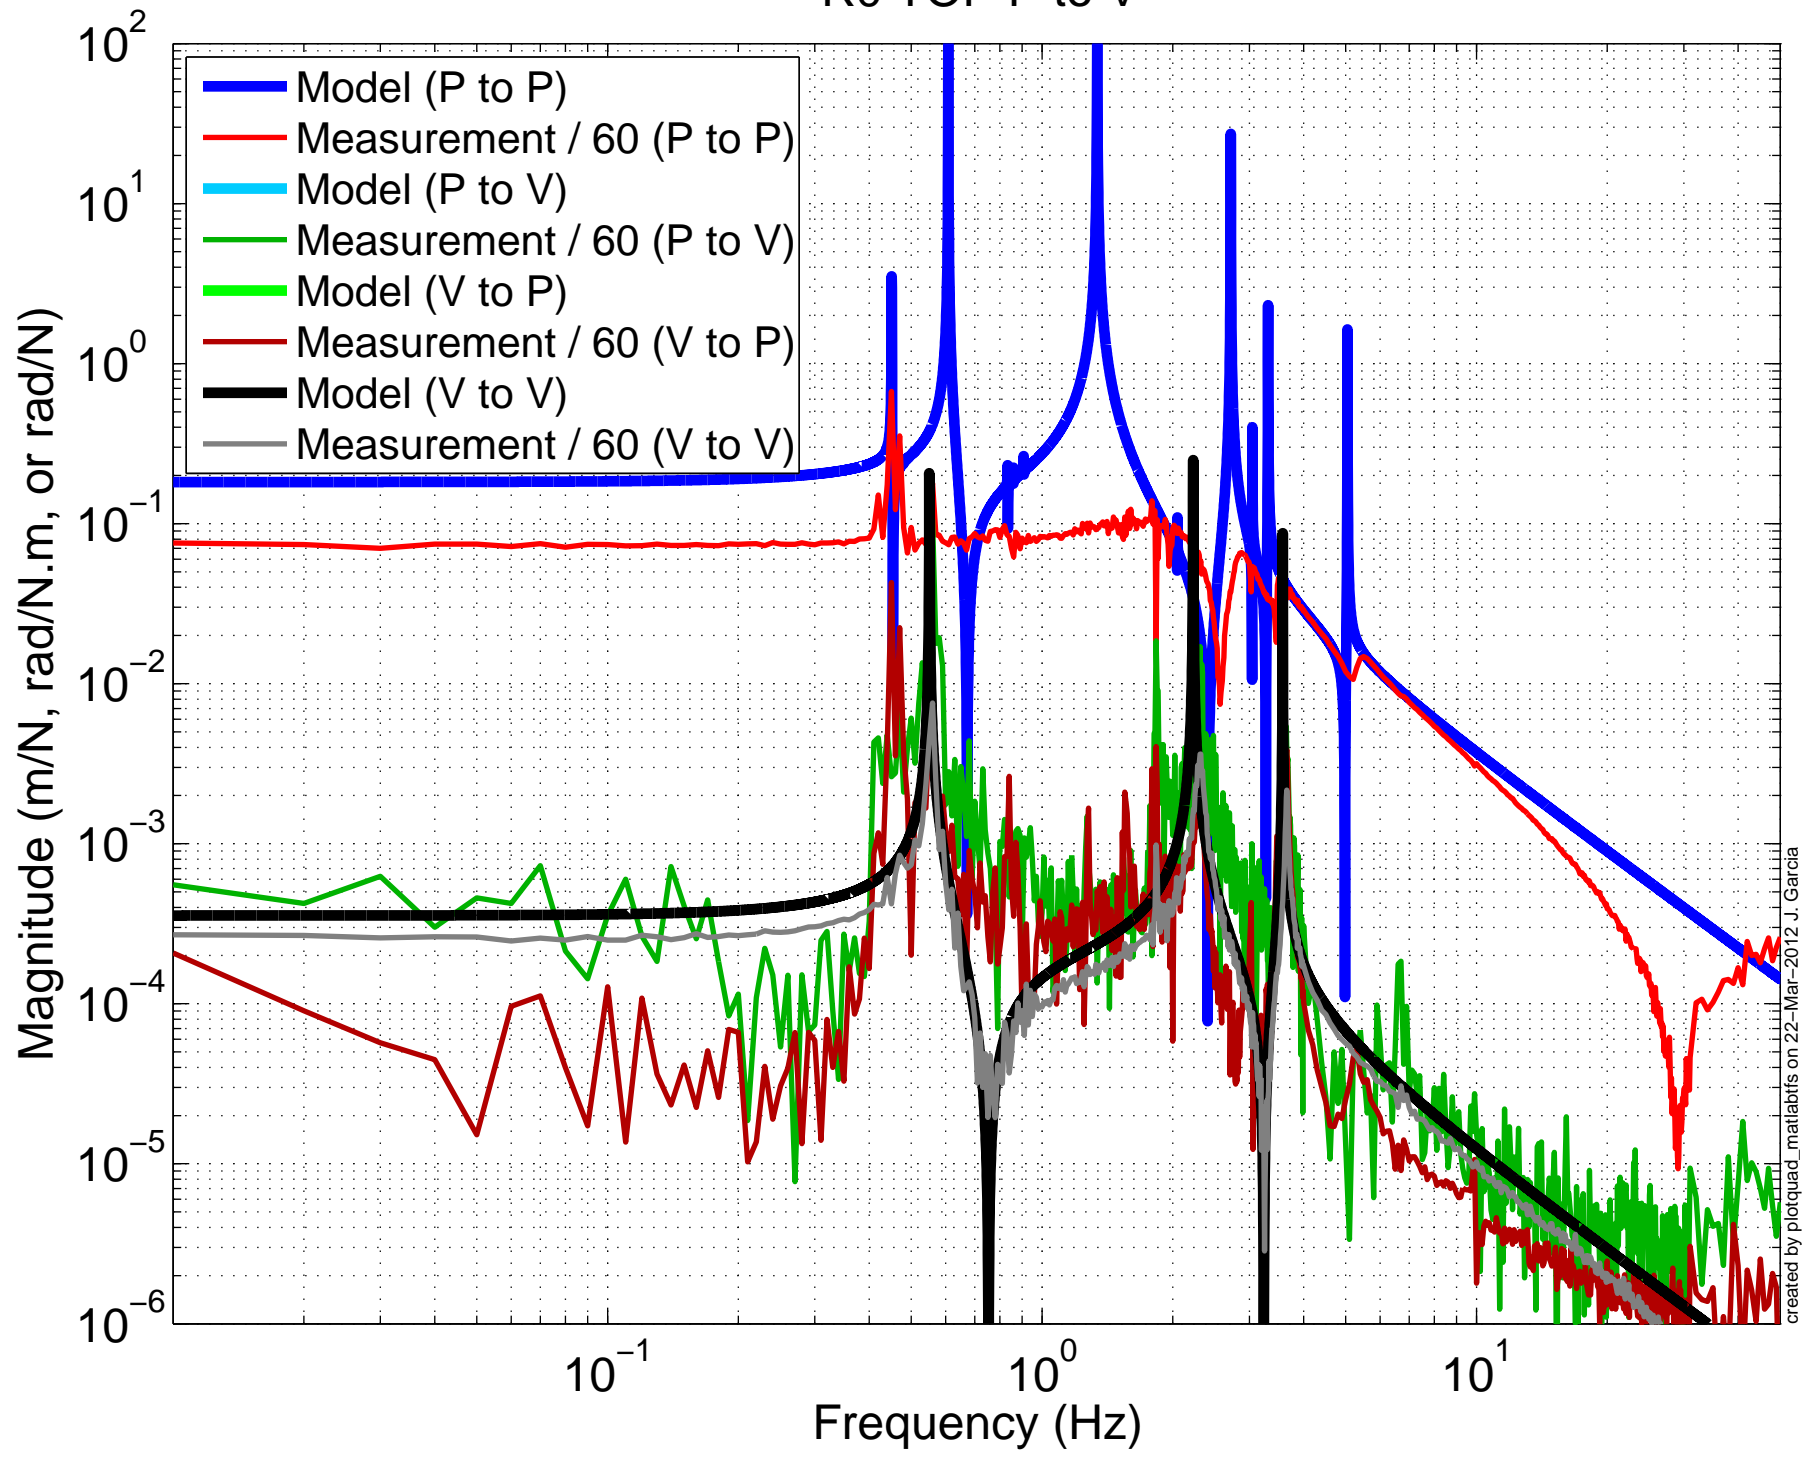

H2SUSSETMY BUILD

R0 TOP R to V

H2SUSSETMY BUILD R0 TOP P to L

H2SUSSETMY BUILD

R0 TOP P to V

created by plotquad_matlabfis on 22-Mar-2012 J. Garcia

H2SUSSETMY BUILD R0 TOP P to R

H2SUSSETMY BUILD R0 TOP L to F2F3

created by plotquad_matlabtfs on 22-Mar-2012 J. Garcia

H2SUSSETMY BUILD R0 TOP T to SD

H2SUSSETMY BUILD R0 TOP V to LFRT

created by plotquad_matlabtfs on 22-Mar-2012 J. Garcia

H2SUSEMY BUILD R0 TOP R to LFRT