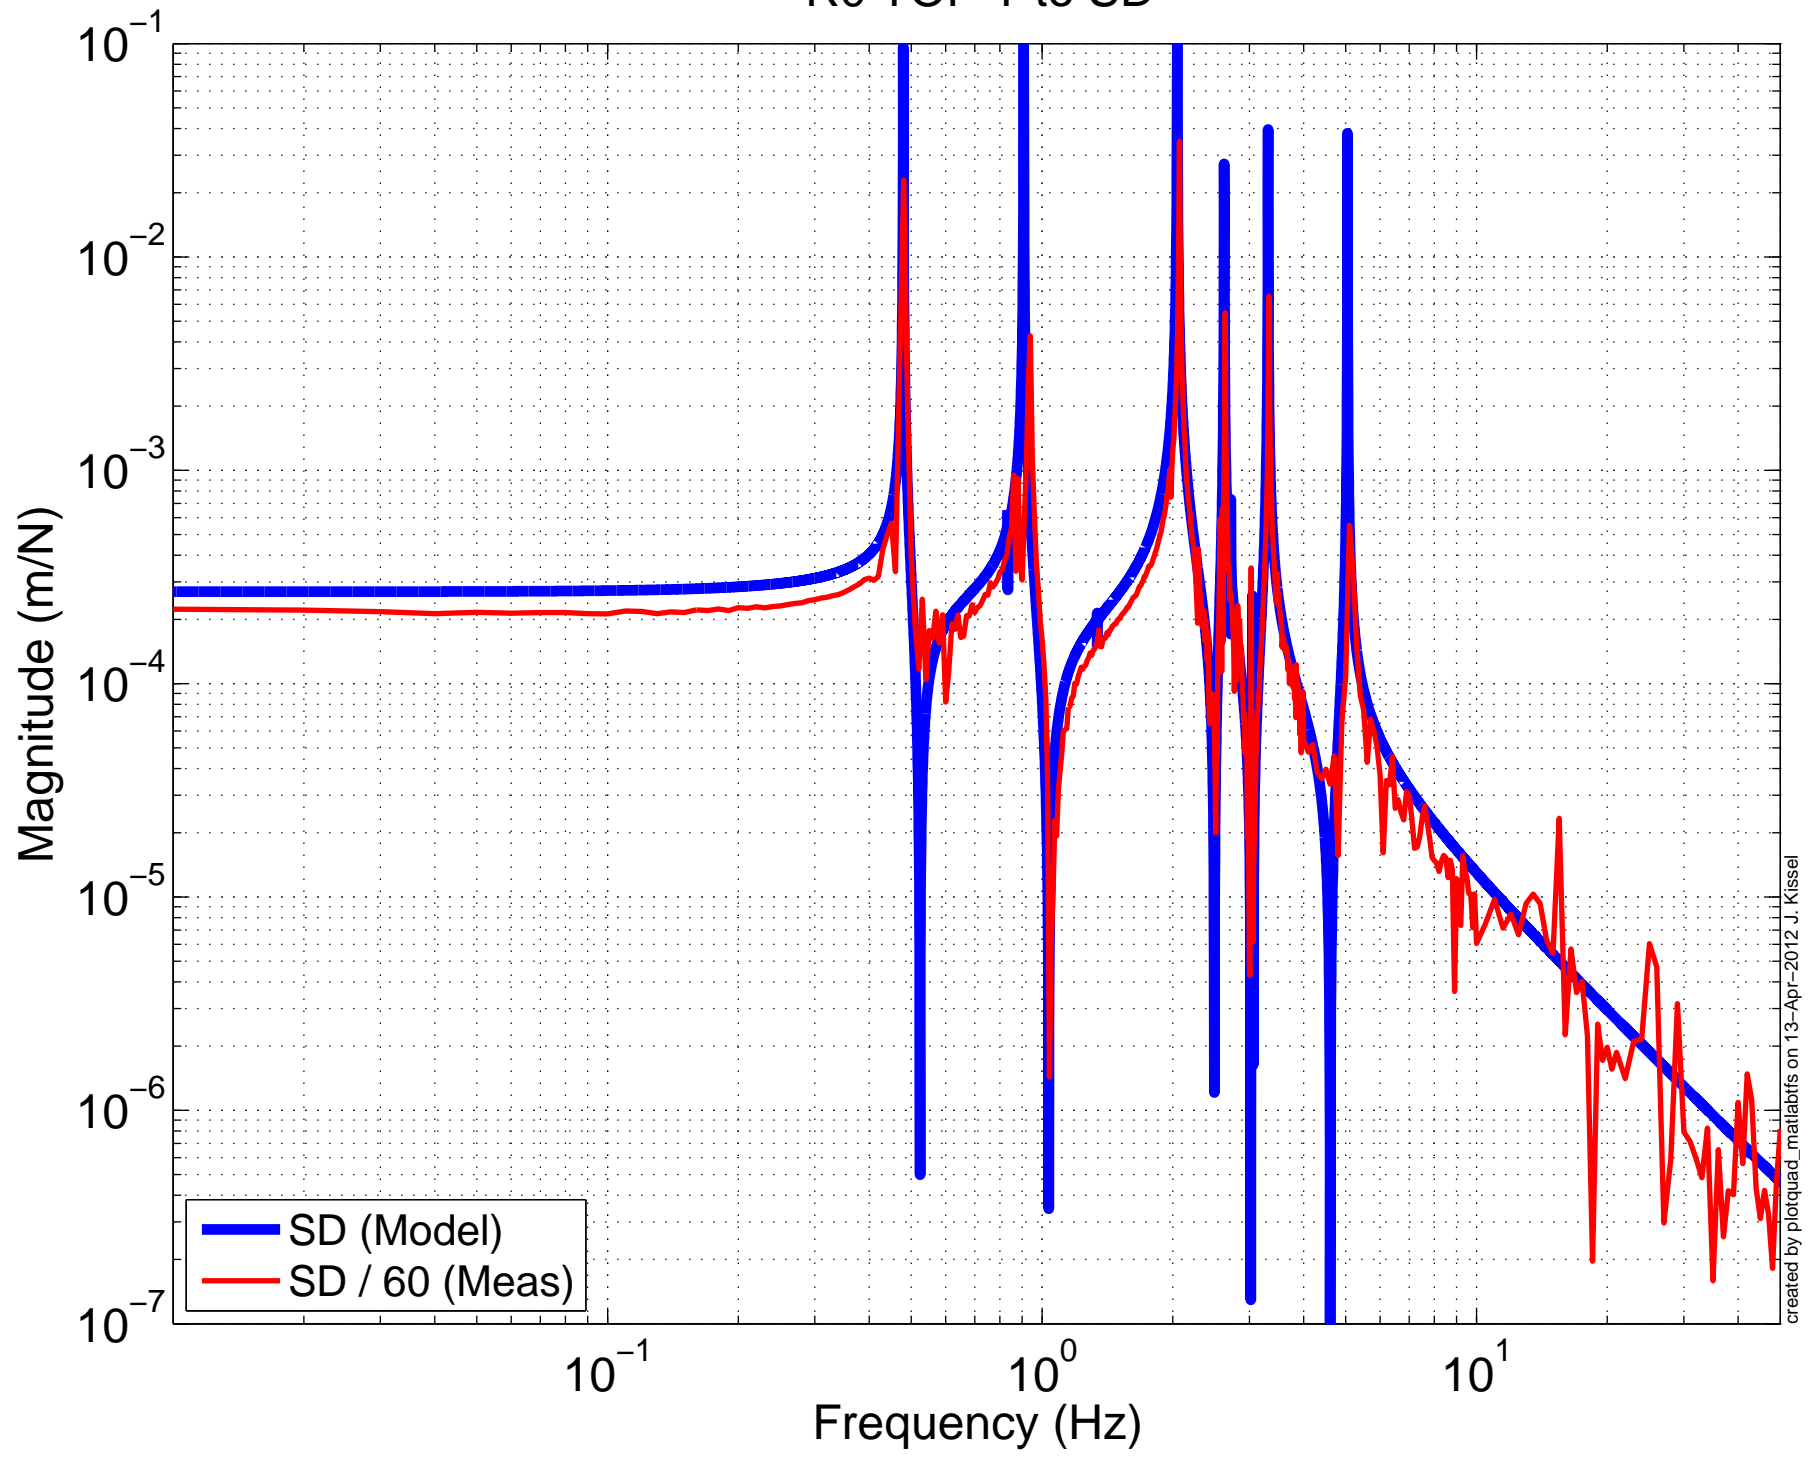

H2SUSSETMY BUILD R0 TOP T to SD

created by plotquad_matlabtfs on 13-Apr-2012 J. Kissel