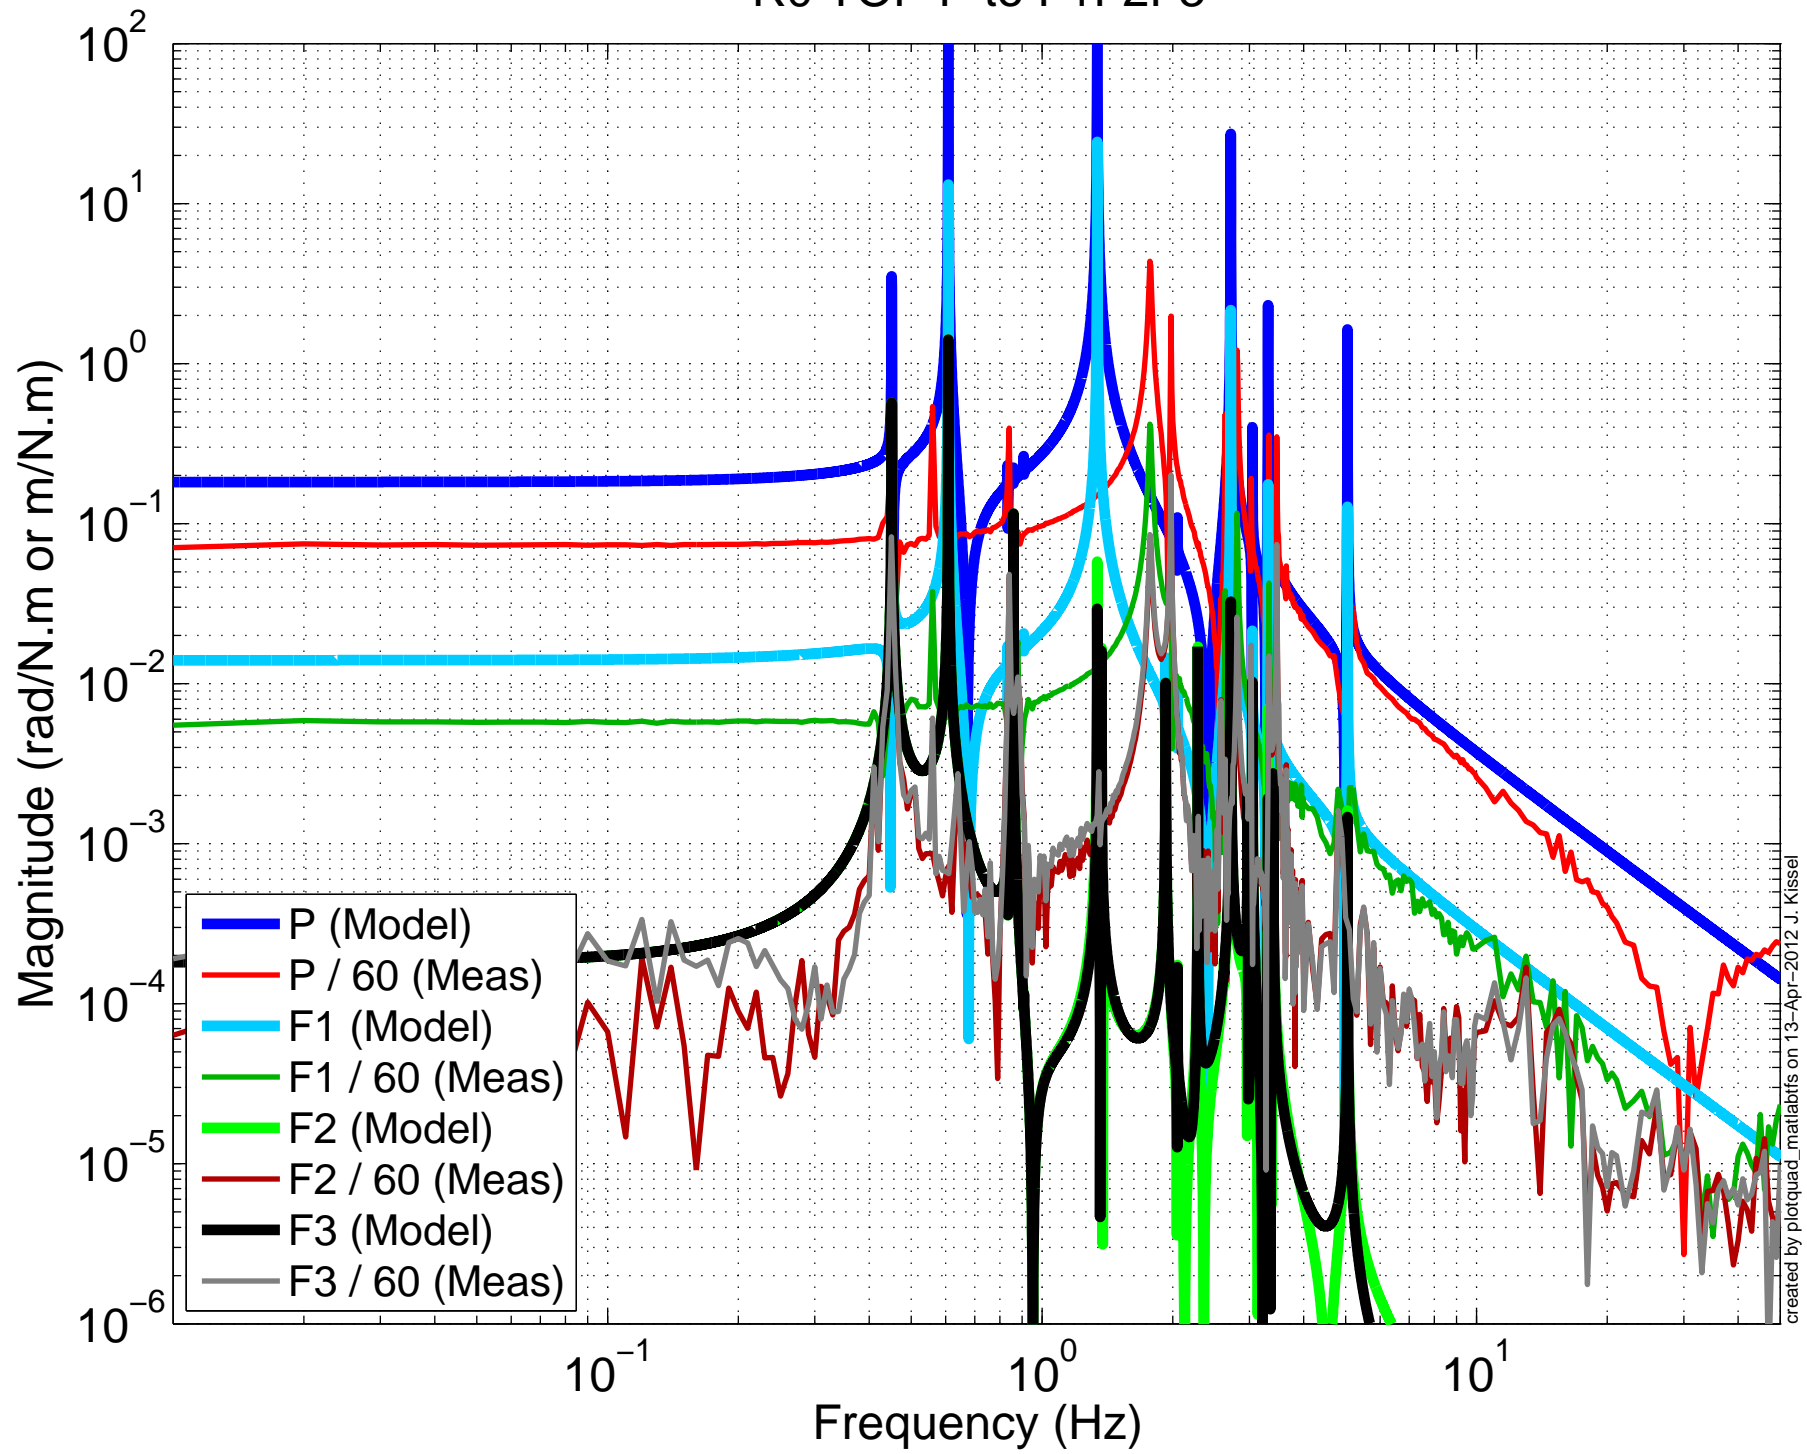

H2SUSSETMY BUILD R0 TOP P to F1F2F3