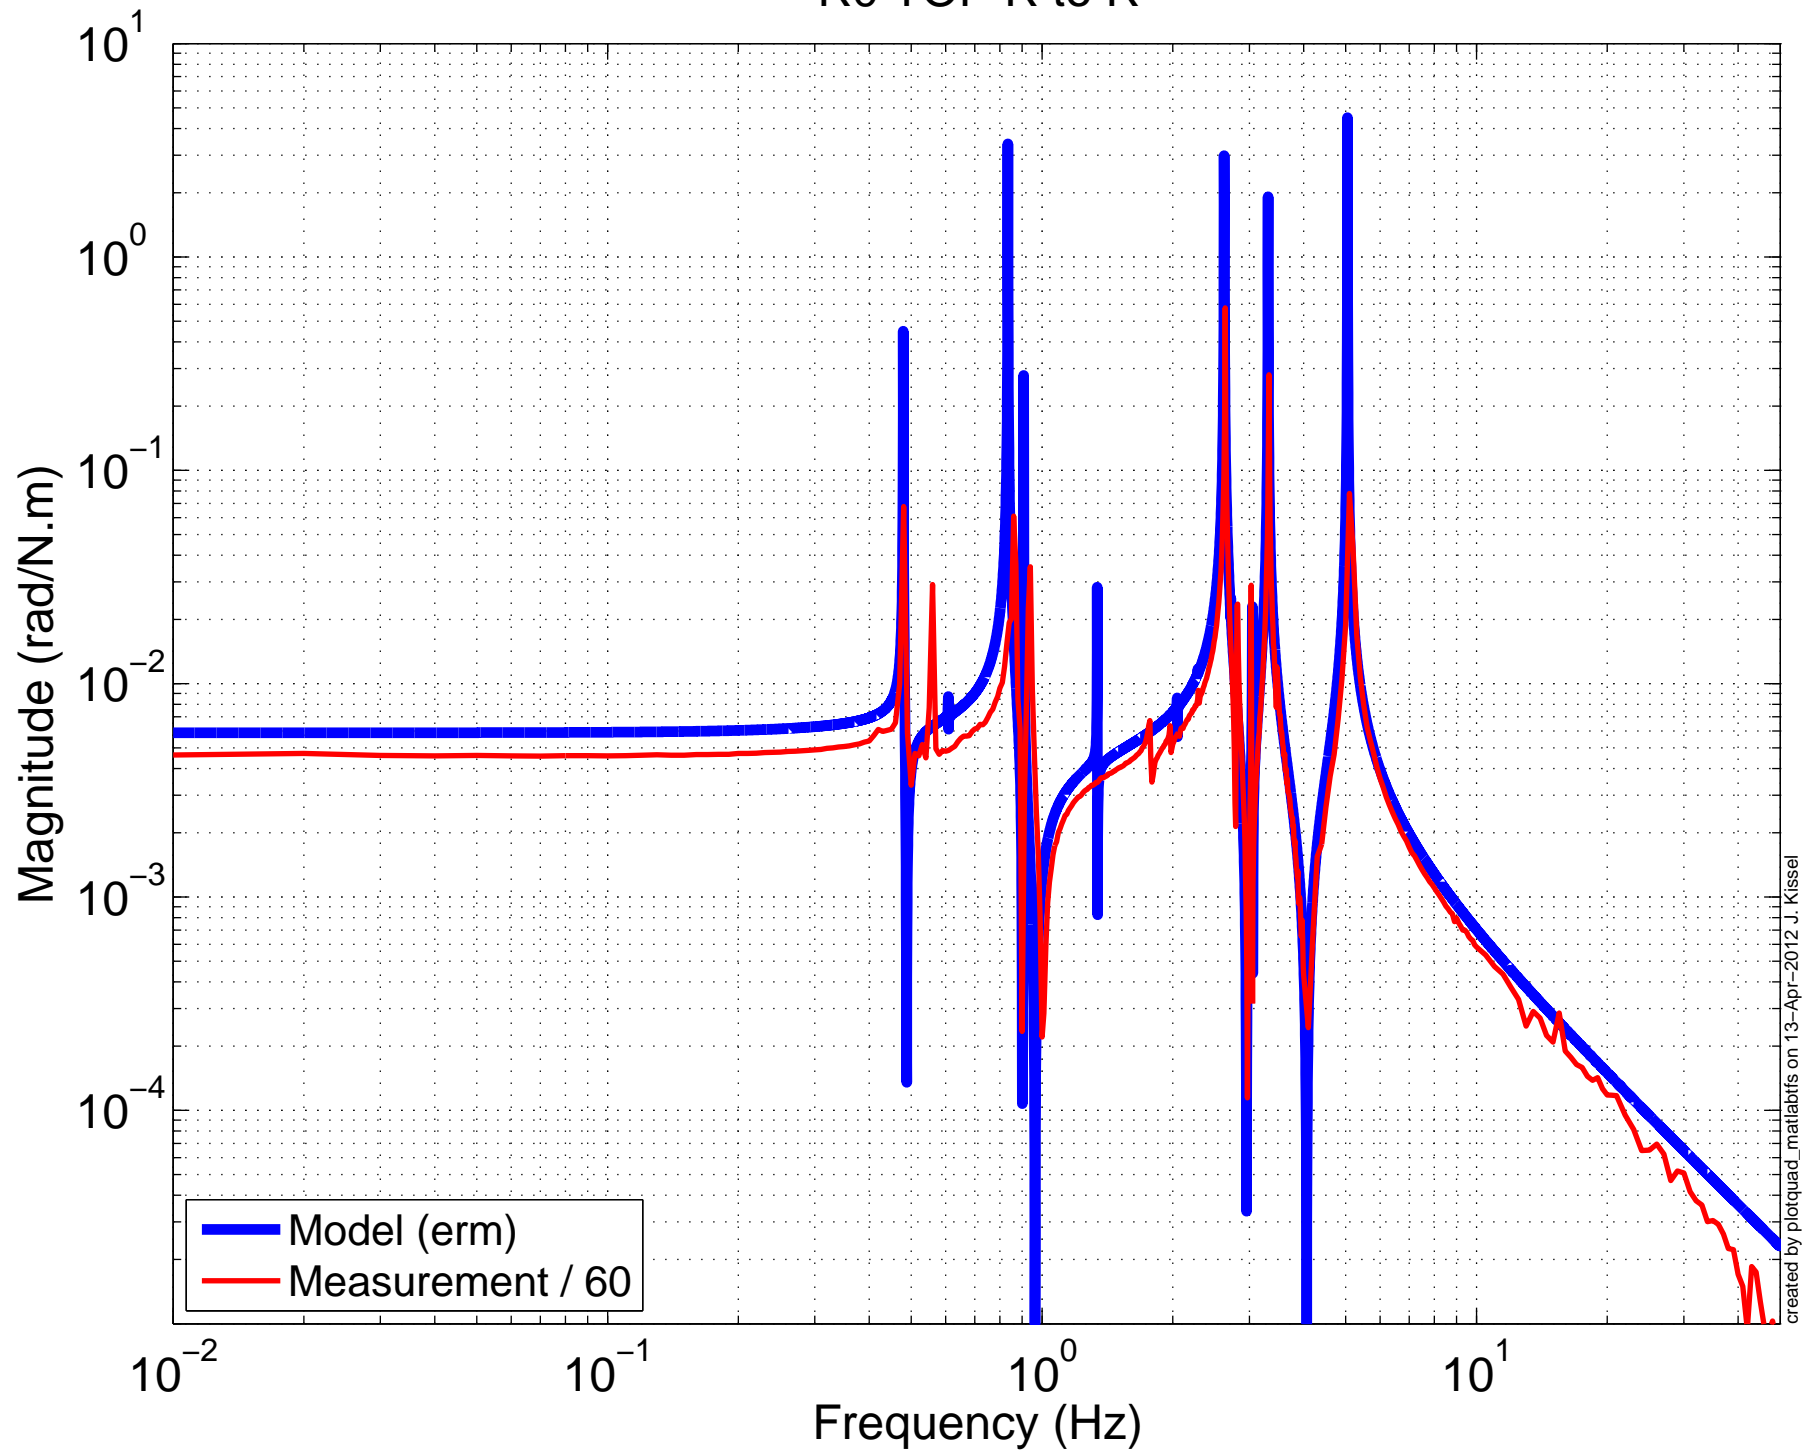

H2SUSSETMY BUILD

R0 TOP R to R

created by plotquad_matlabtfs on 13-Apr-2012 J. Kissel