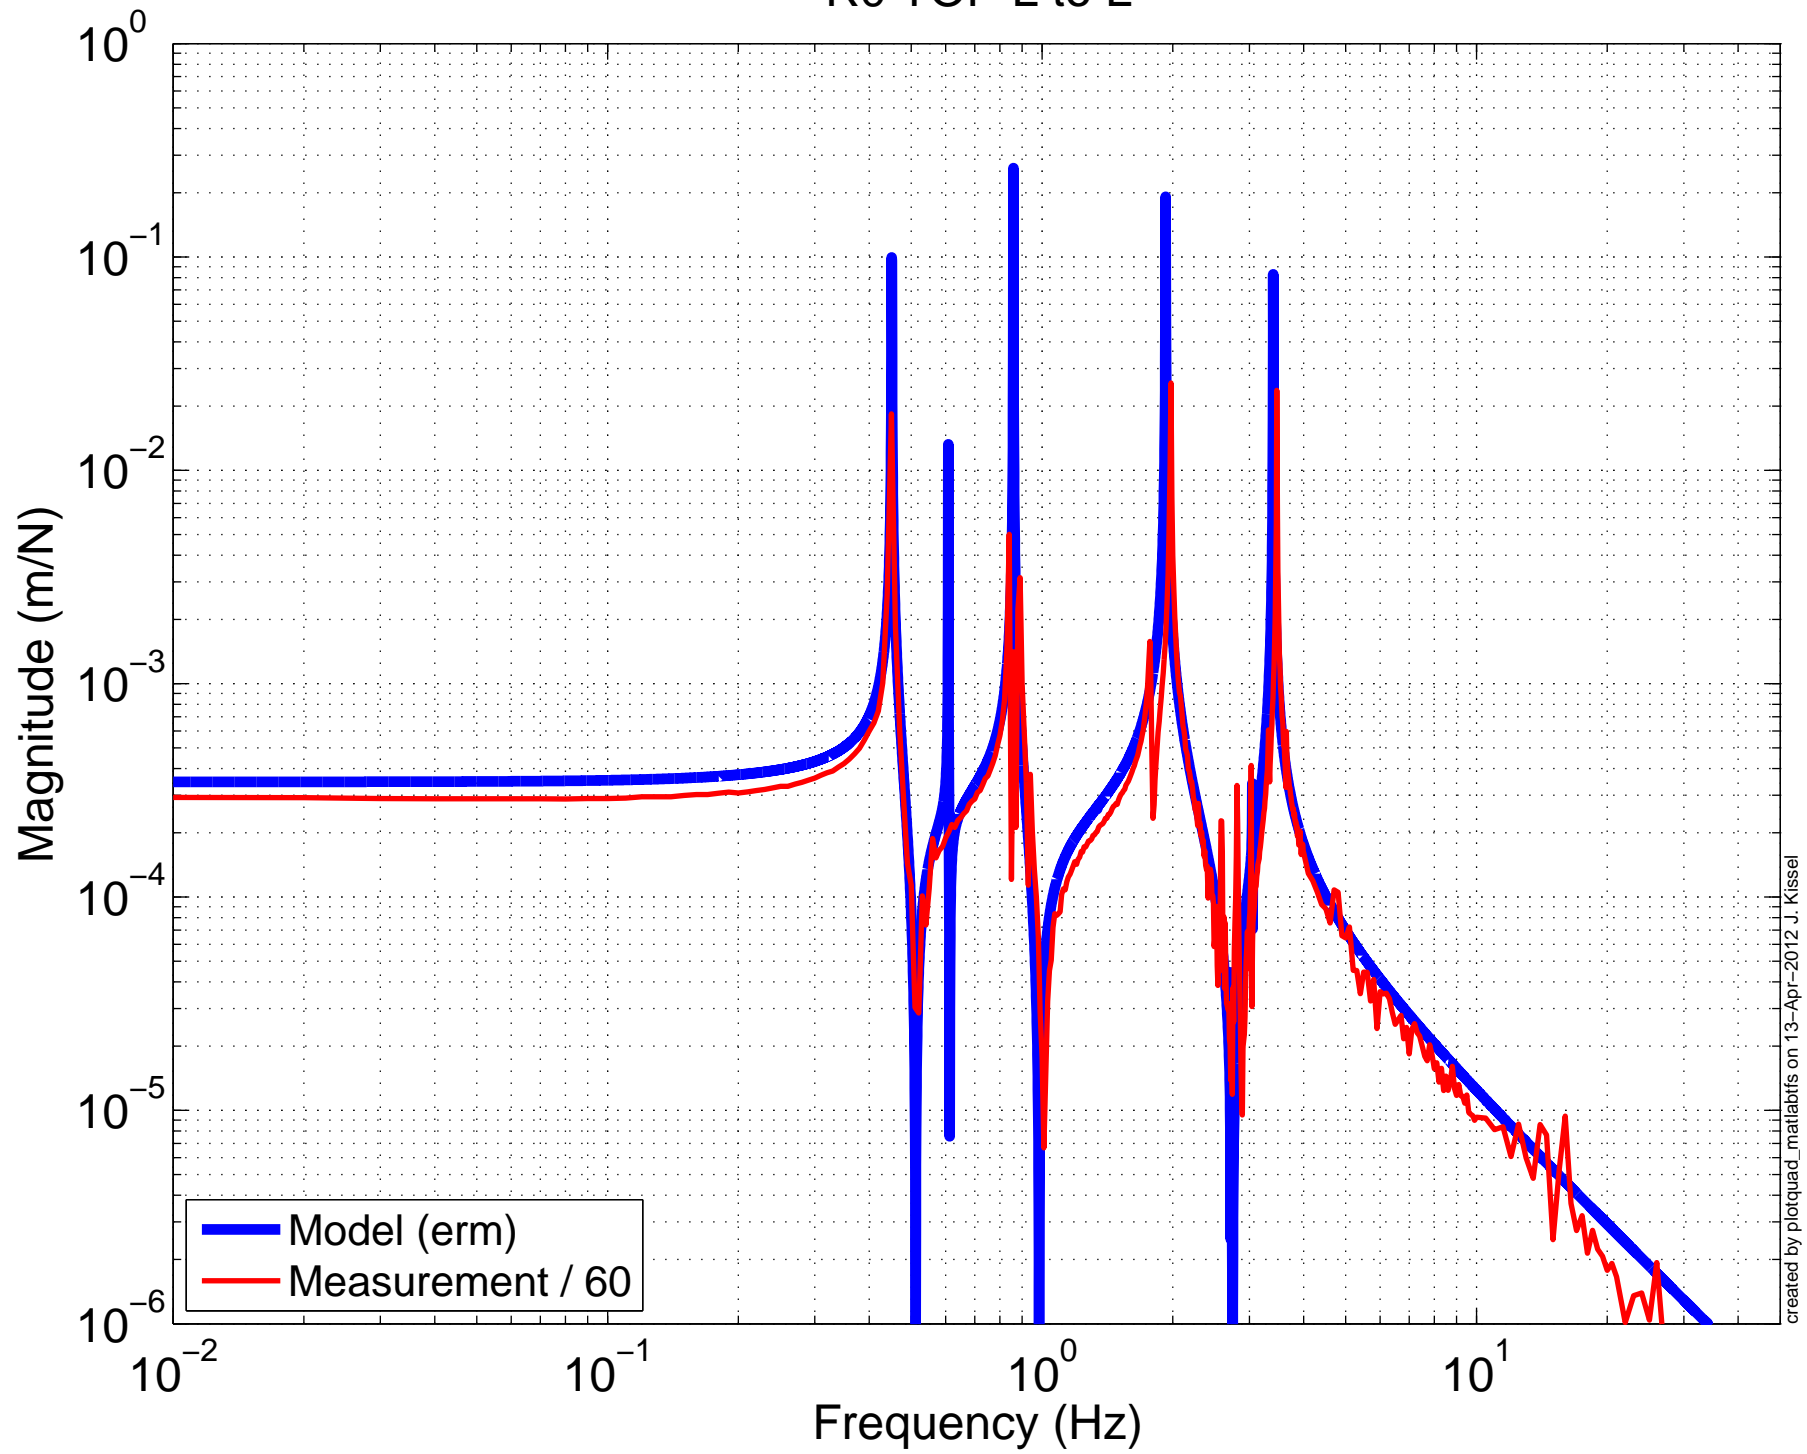

H2SUSSETMY BUILD R0 TOP L to L

created by plotquad_matlabtfs on 13-Apr-2012 J. Kissel

H2SUSSETMY BUILD R0 TOP T to T

created by plotquad_matlabtfs on 13-Apr-2012 J. Kissel

H2SUSSETMY BUILD R0 TOP V to V

created by plotquad_matlabtfs on 13-Apr-2012 J. Kissel