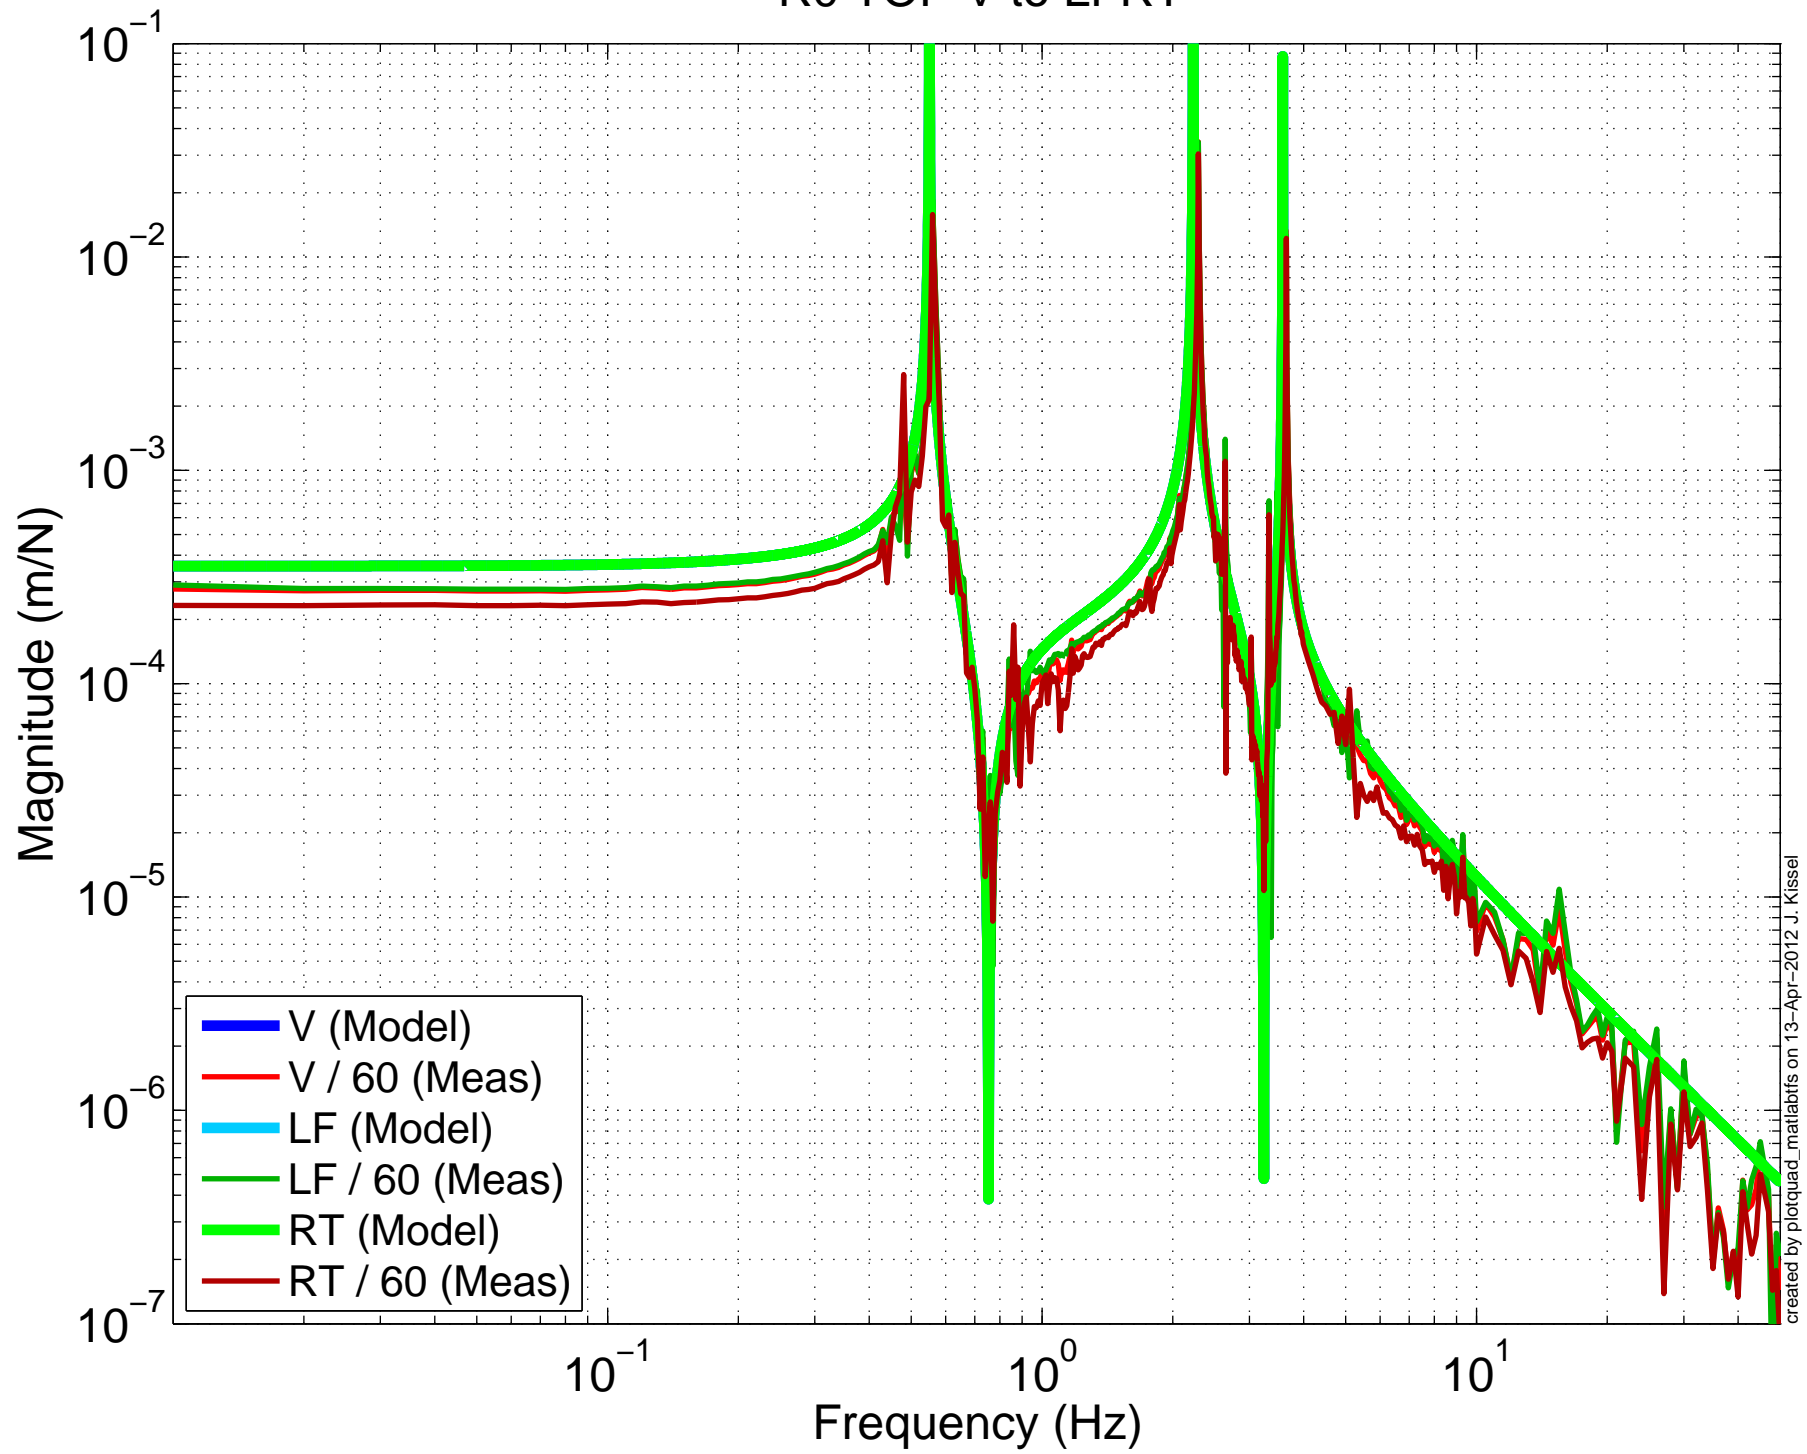

H2SUSSETMY BUILD R0 TOP V to LFRT