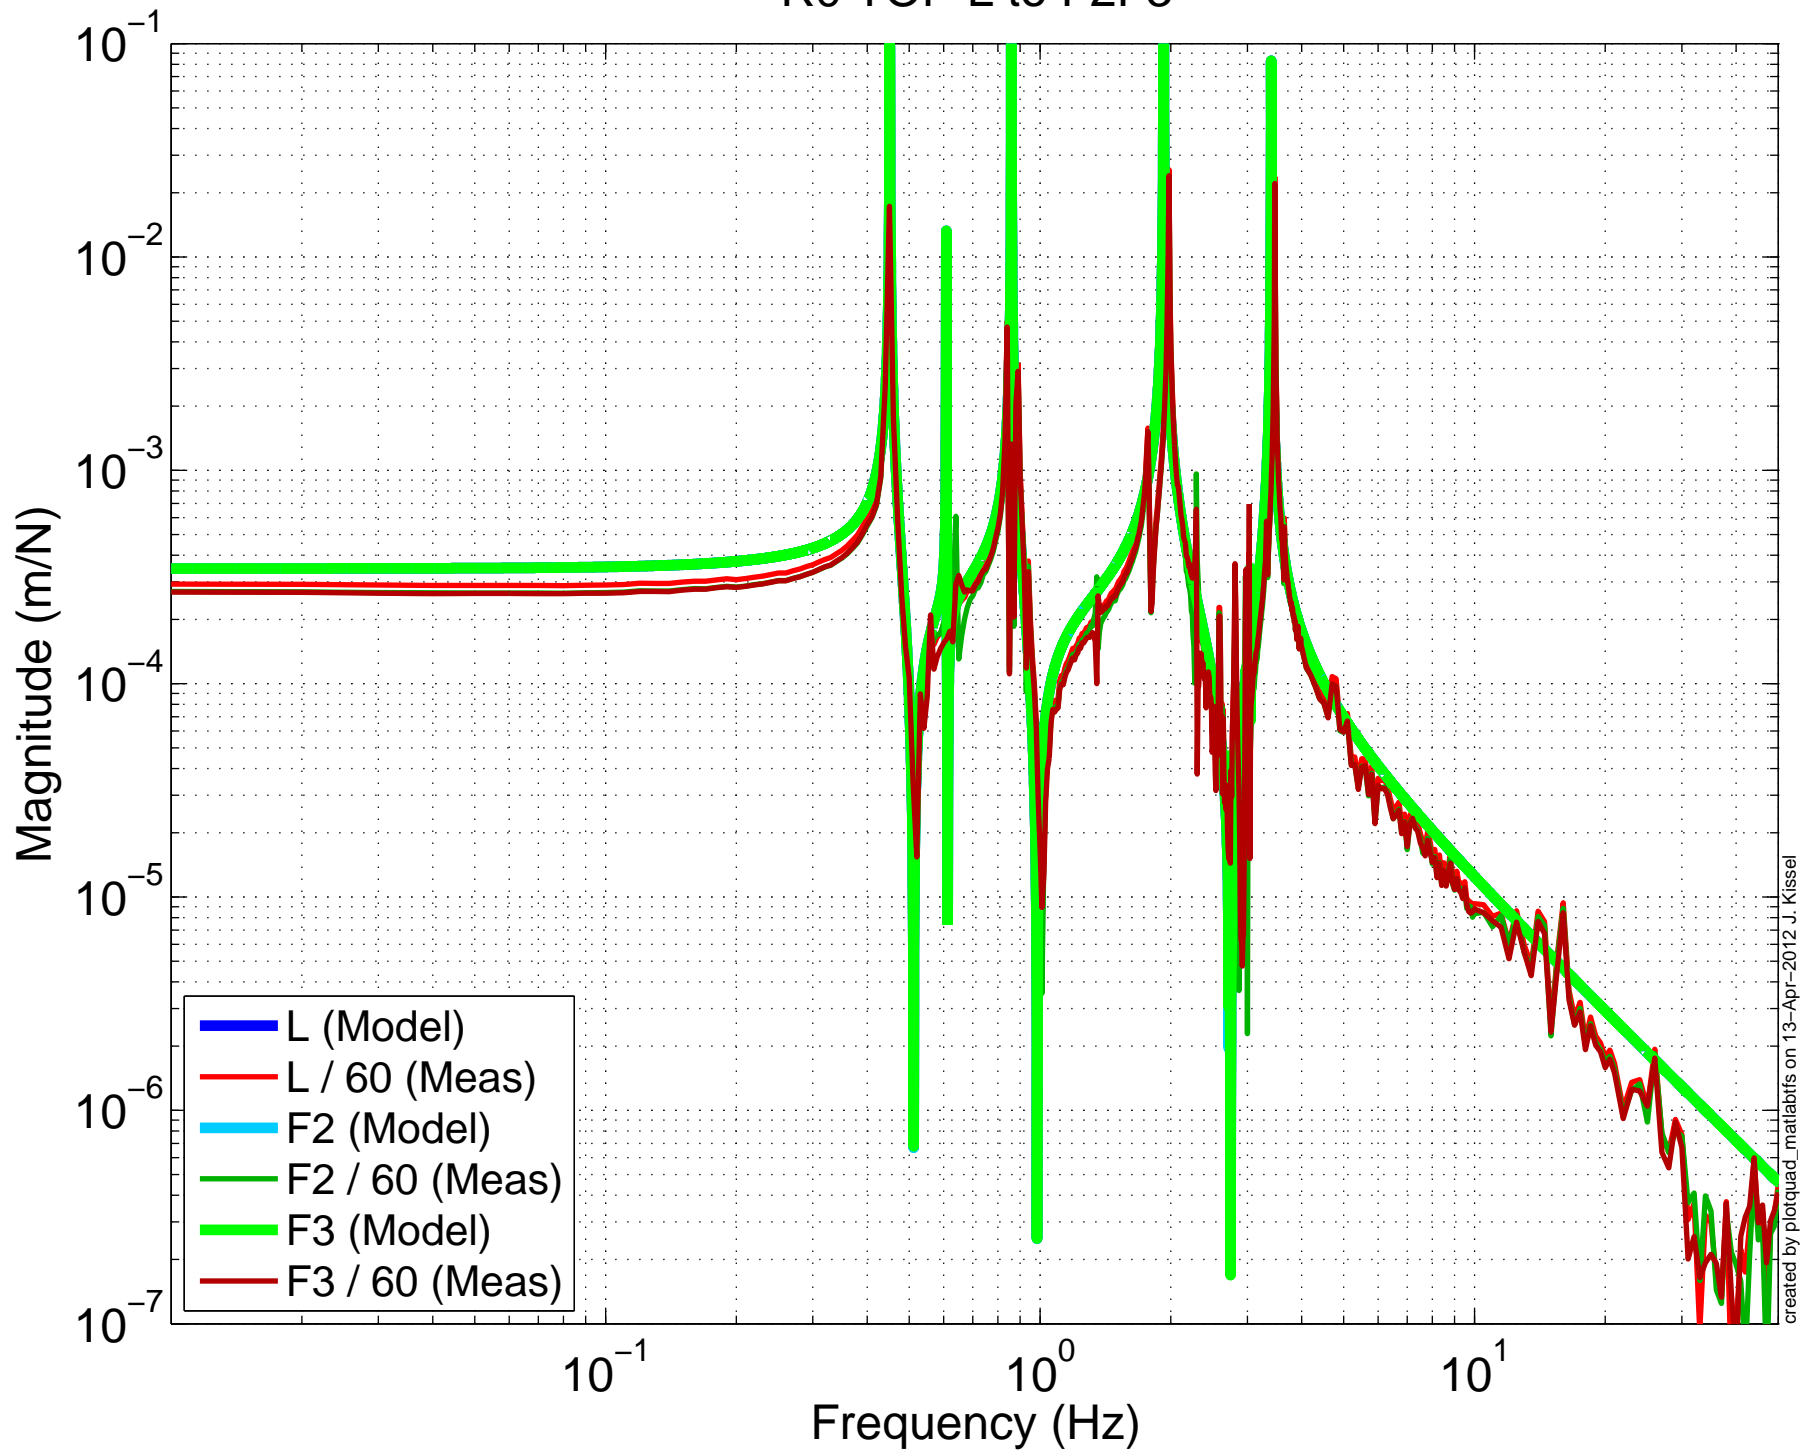

R0 TOP P to L

H2SUSSETMY BUILD

R0 TOP P to V

created by plotquad_matlabfs on 13-Apr-2012 J. Kissel

H2SUSSETMY BUILD

R0 TOP P to R

H2SUSSETMY BUILD R0 TOP L to F2F3

created by plotquad_matlabtfs on 13-Apr-2012 J. Kissel