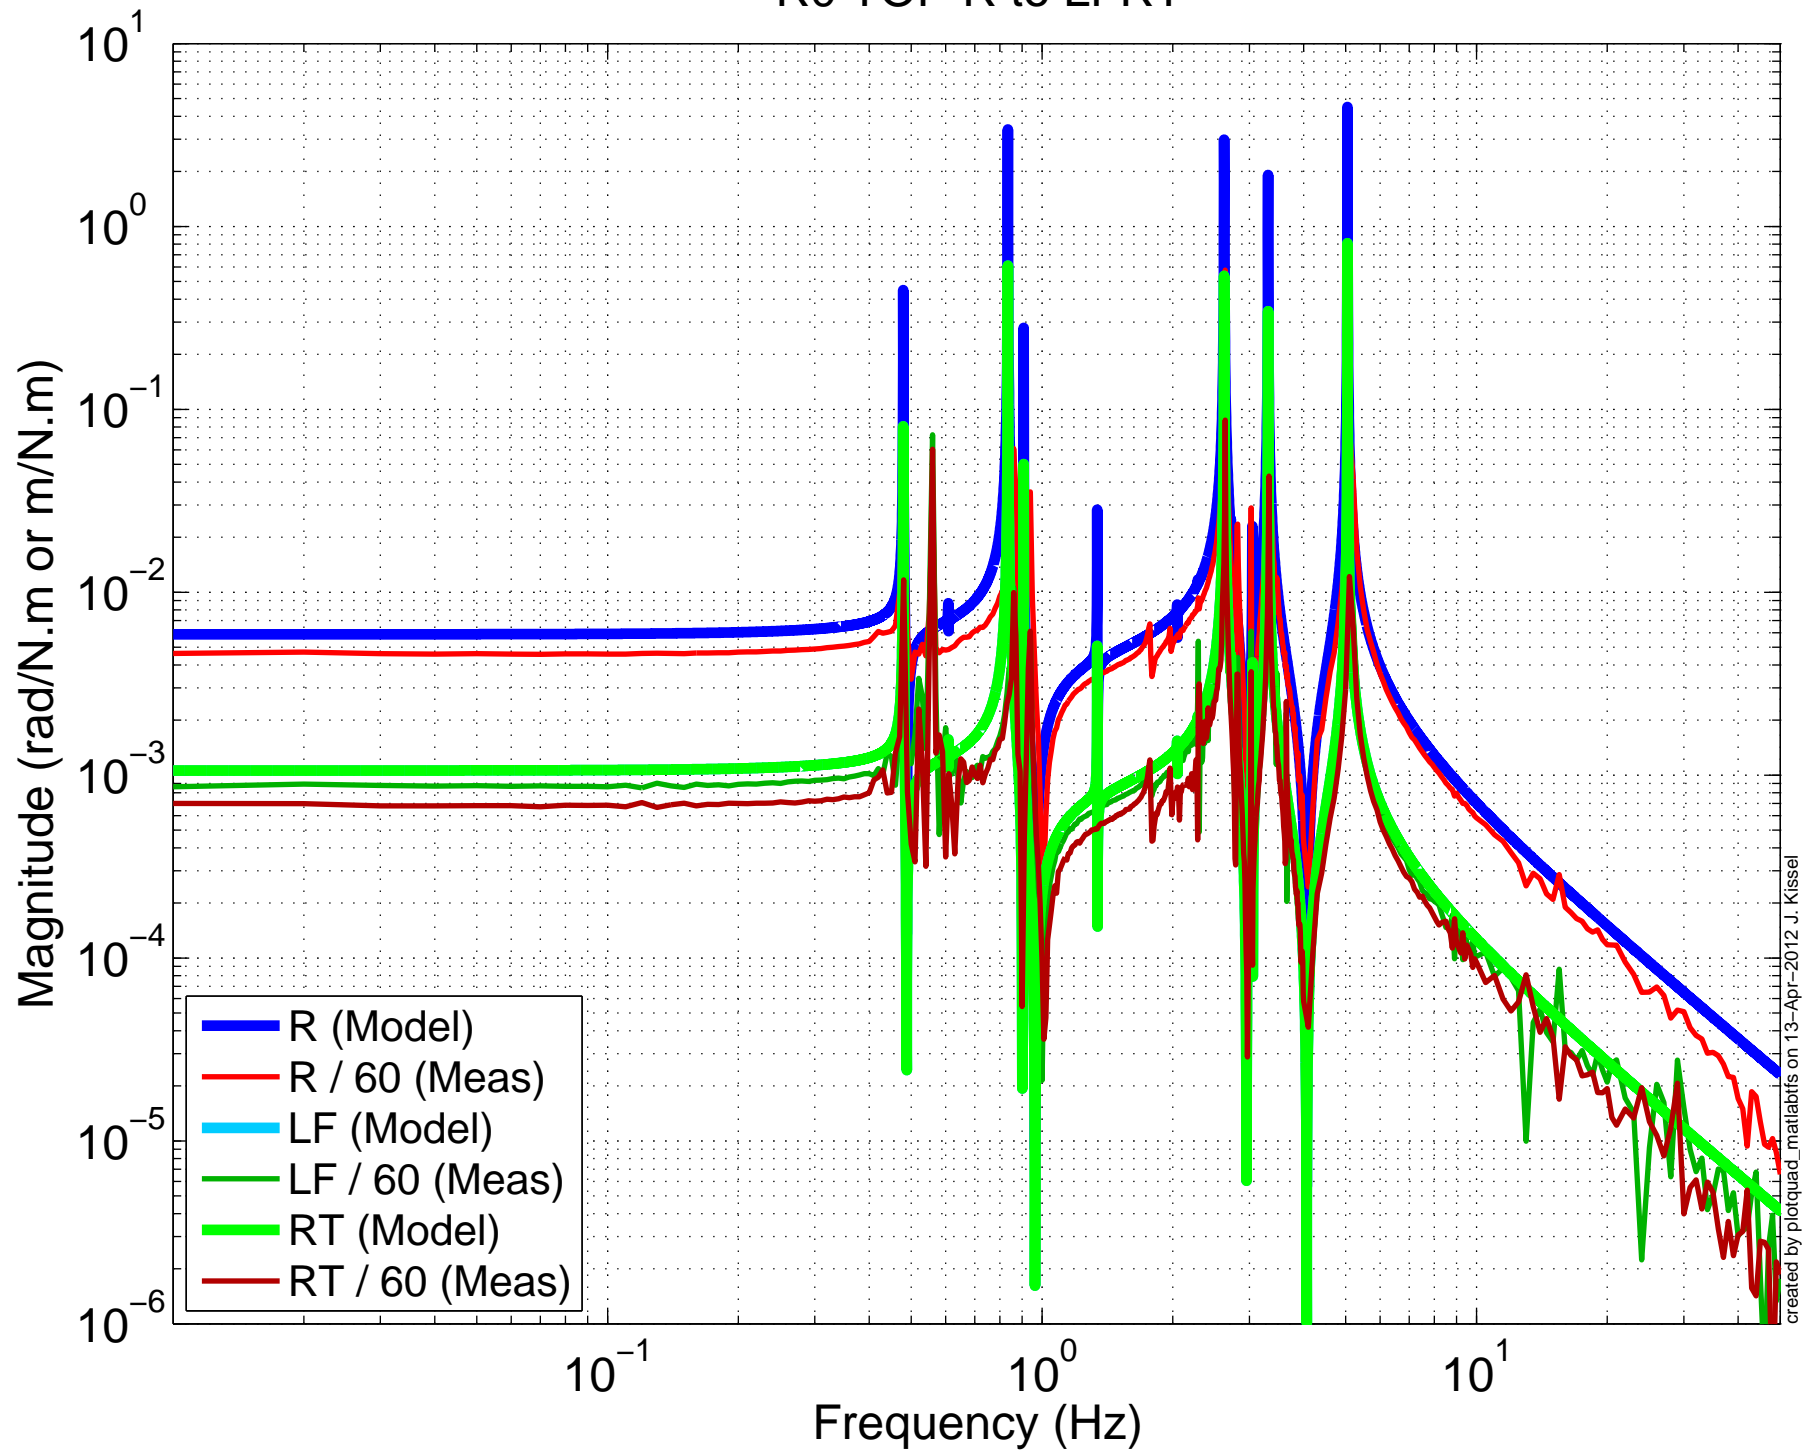

H2SUSSETMY BUILD R0 TOP T to SD

created by plotquad_matlabtfs on 13-Apr-2012 J. Kissel

H2SUSSETMY BUILD R0 TOP V to LFRT

H2SUSSETMY BUILD

R0 TOP R to LFRT

created by plotquad_matlabtis on 13-Apr-2012 J. Kissel