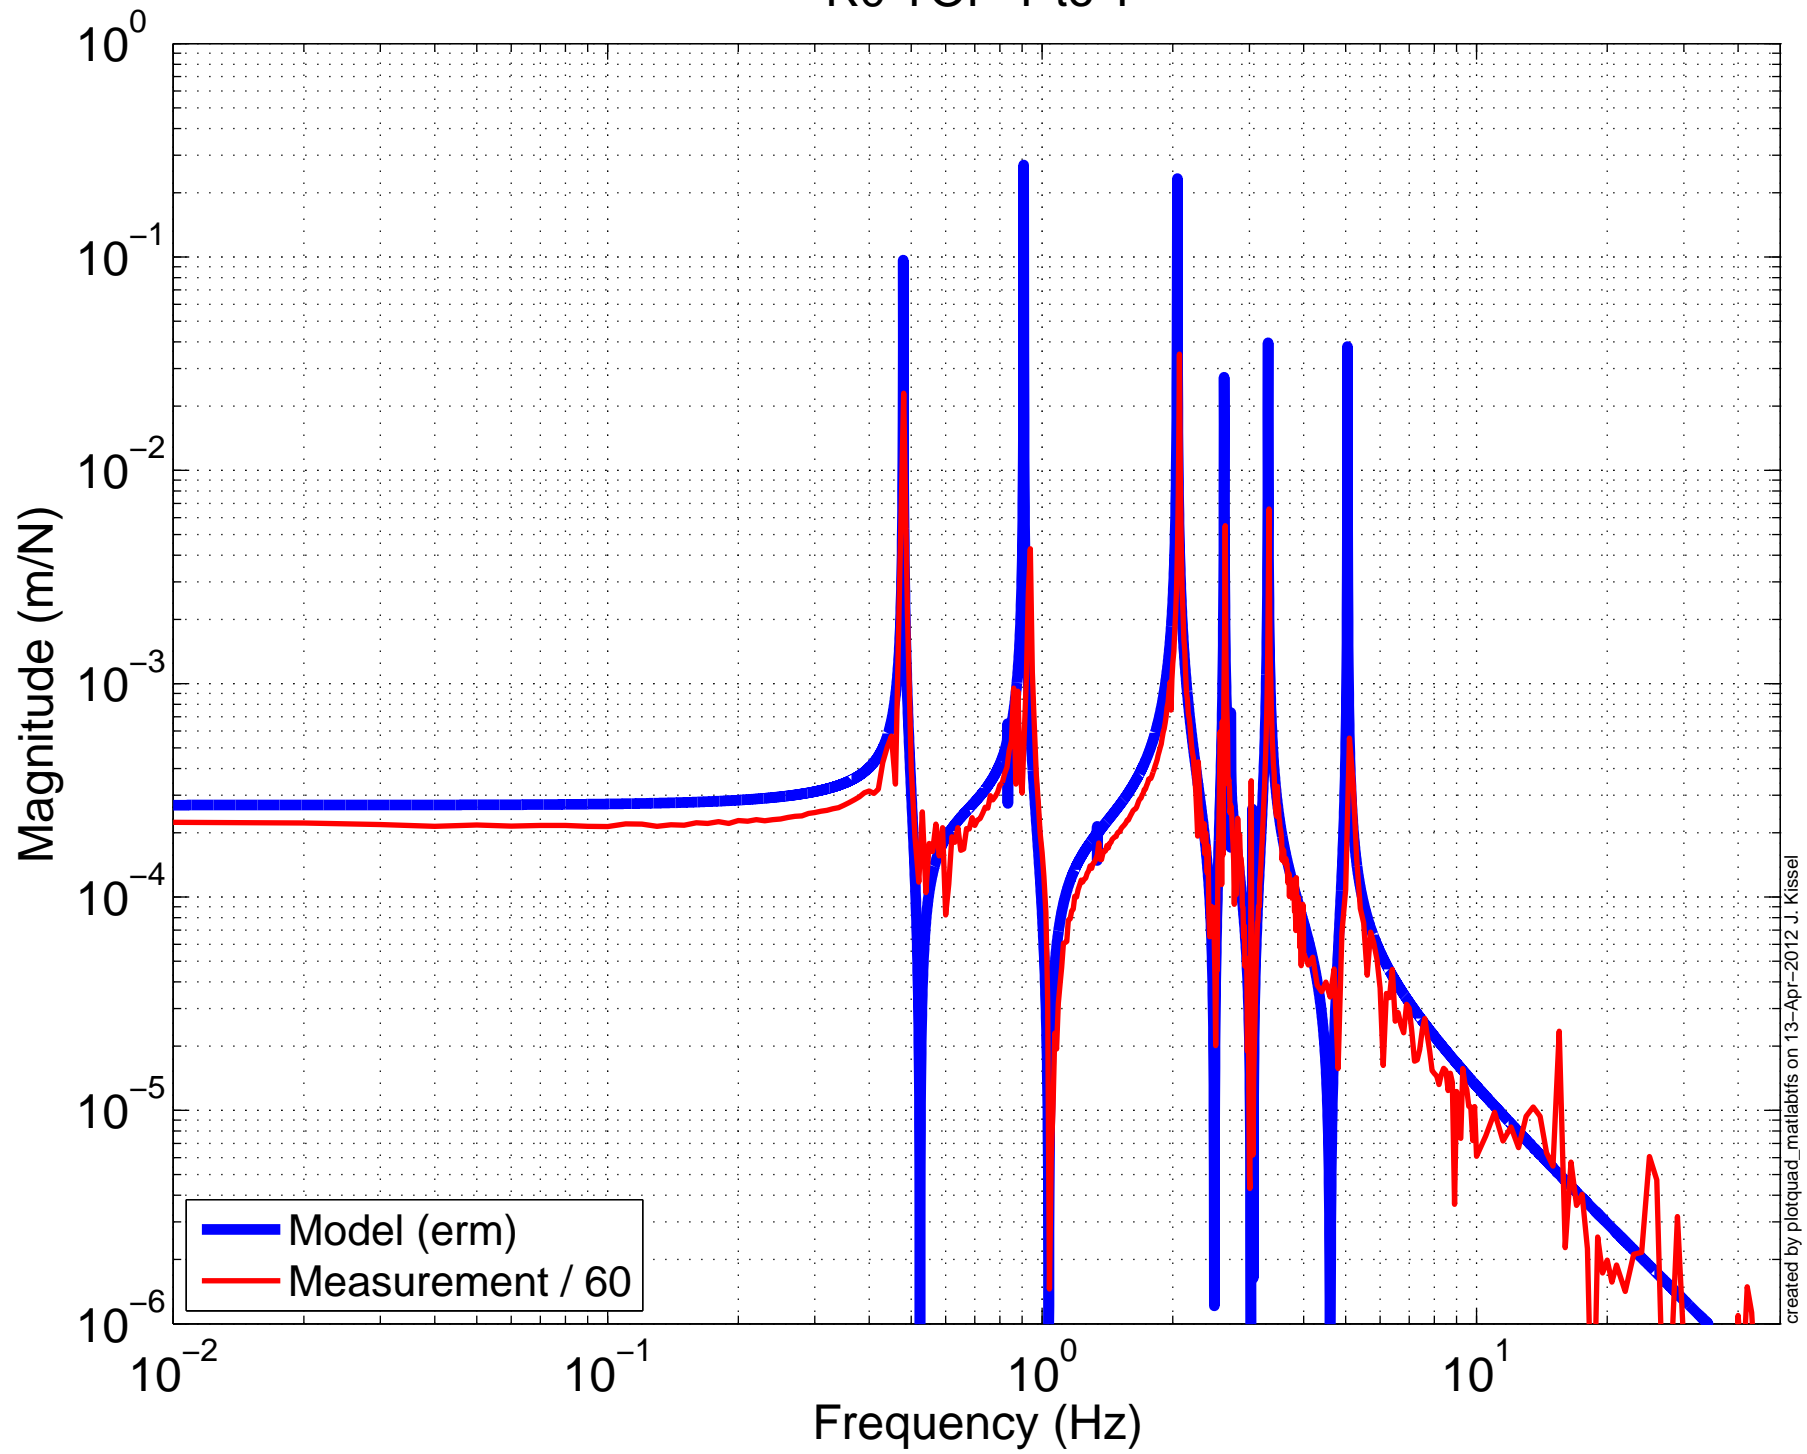

H2SUSSETMY BUILD R0 TOP L to L

created by plotquad_matlabtfs on 13-Apr-2012 J. Kissel

H2SUSSETMY BUILD R0 TOP T to T

created by plotquad_matlabtfs on 13-Apr-2012 J. Kissel

H2SUSSETMY BUILD R0 TOP V to V

created by plotquad_matlabtfs on 13-Apr-2012 J. Kissel