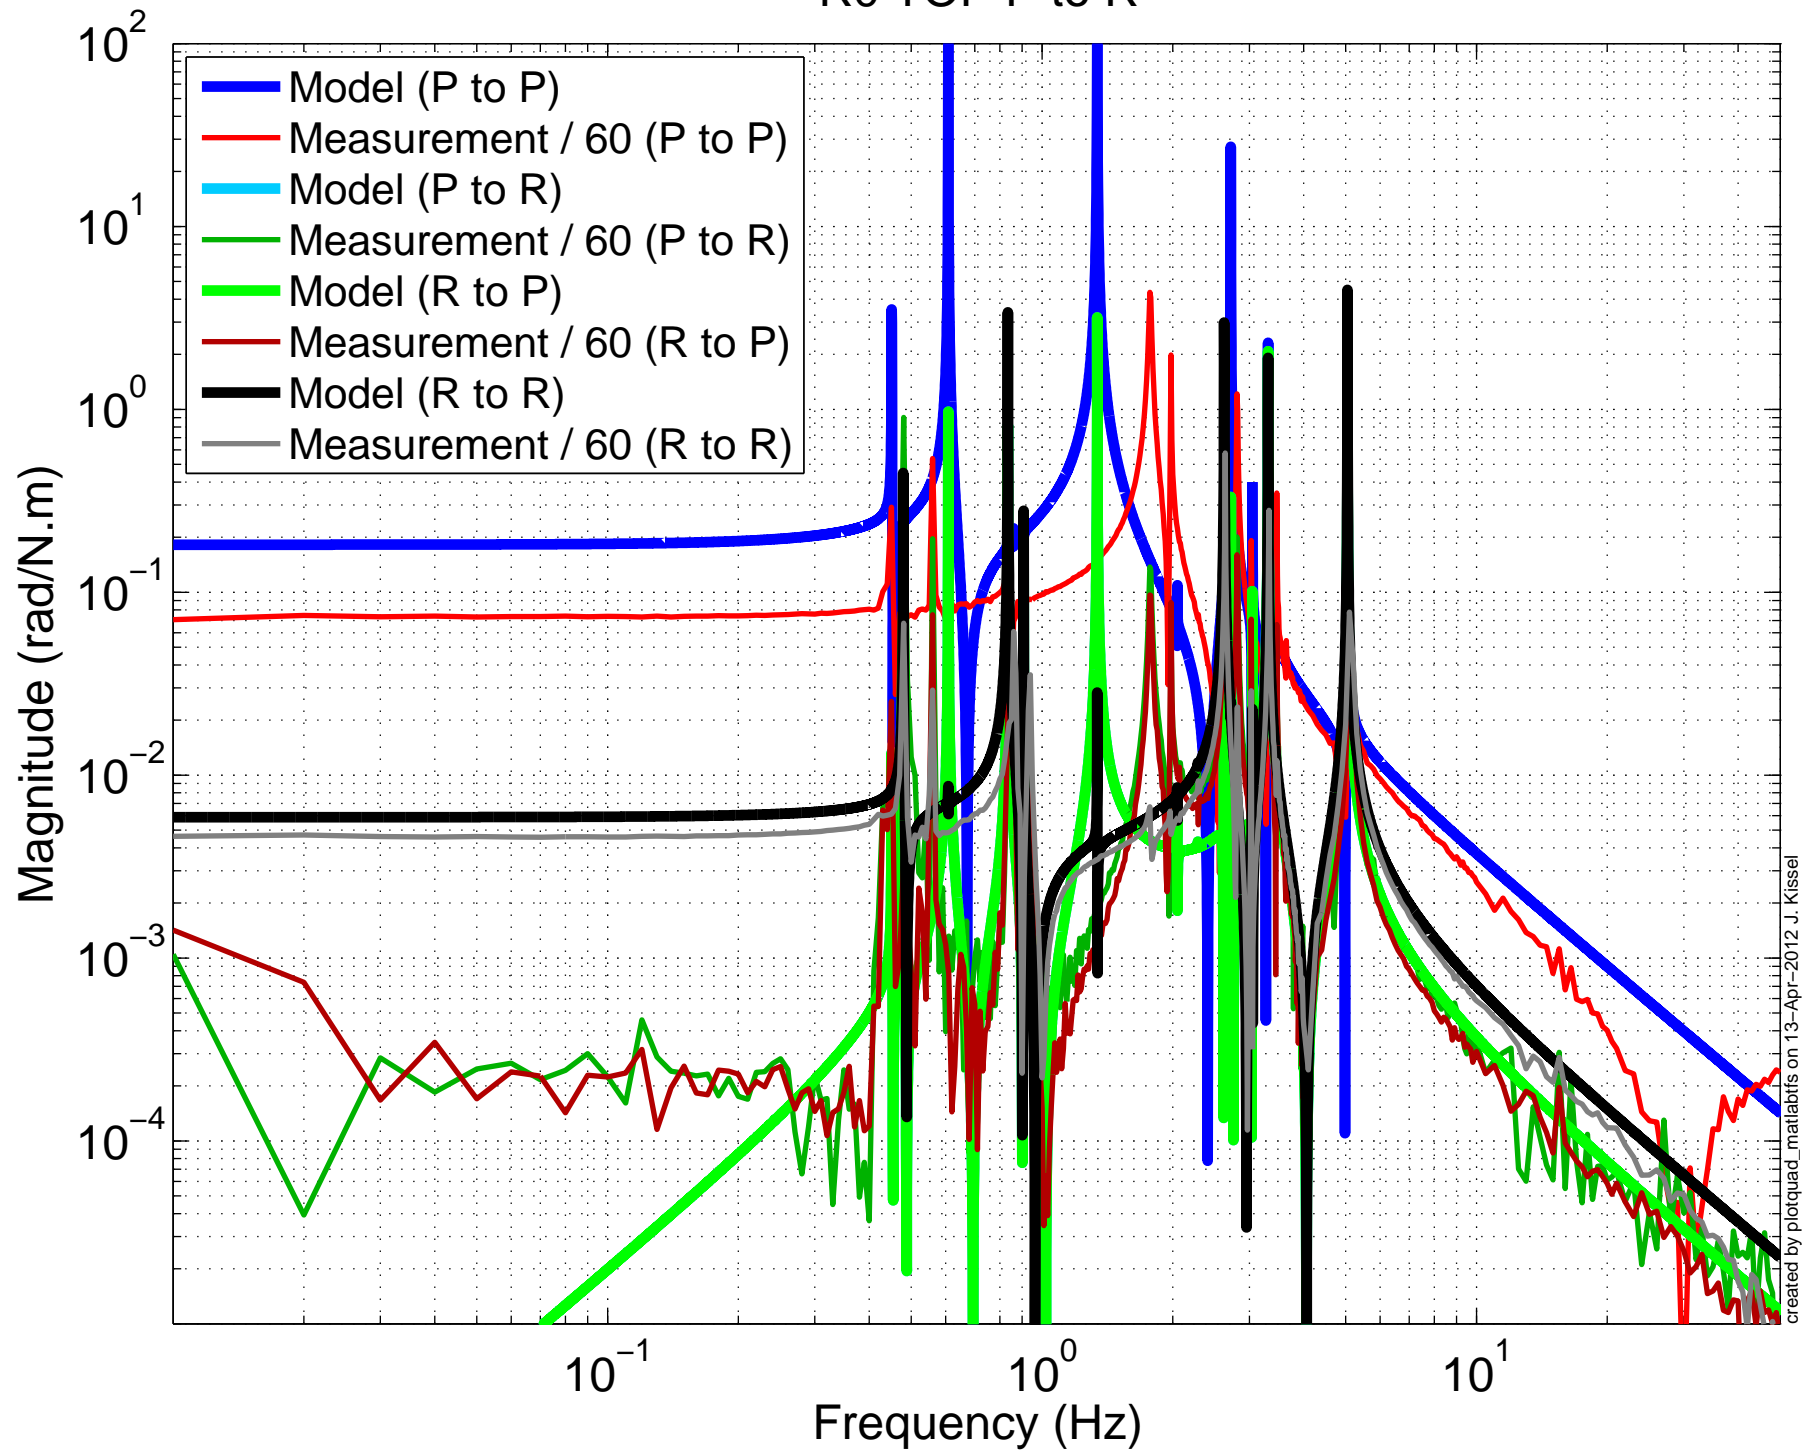

R0 TOP P to L

H2SUSSETMY BUILD

R0 TOP P to V

created by plotquad_matlabfs on 13-Apr-2012 J. Kissel

H2SUSSETMY BUILD

R0 TOP P to R

H2SUSSETMY BUILD R0 TOP L to F2F3

created by plotquad_matlabtfs on 13-Apr-2012 J. Kissel