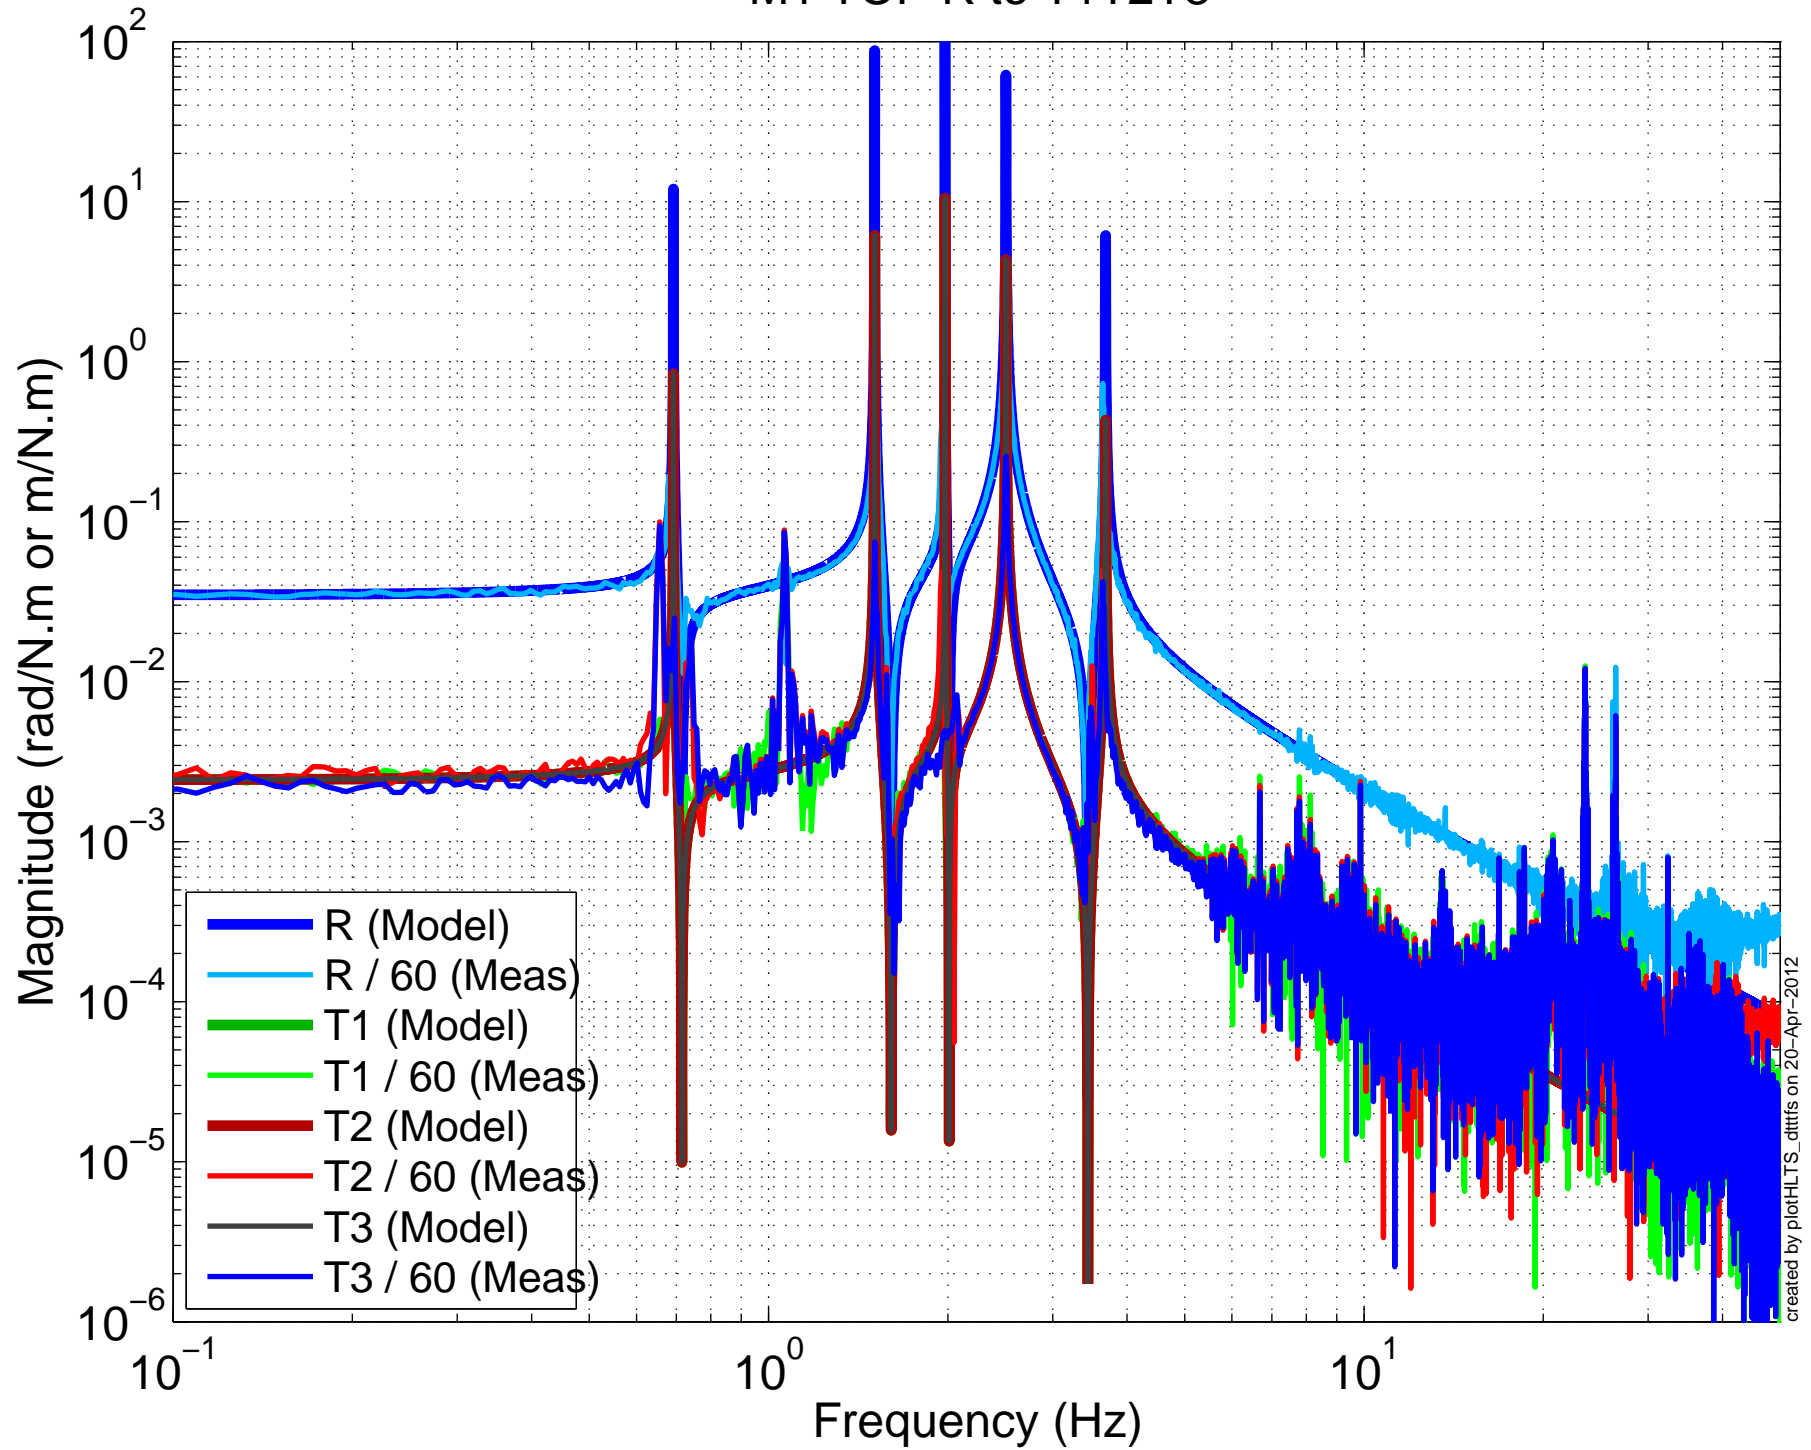

created by plotHTS_dttfns on 20-Apr-2012

X1SUSPR3 BUILD

M1 TOP P to L

X1SUSPR3 BUILD

M1 TOP P to V

X1SUSPR3 BUILD

M1 TOP P to R

created by plotHTS_dttfns on 20-Apr-2012

X1SUSPR3 BUILD

M1 TOP L to LFRT

created by plotHTS_dttfs on 20-Apr-2012

X1SUSPR3 BUILD

M1 TOP T to SD

X1SUSPR3 BUILD

M1 TOP V to T1T2T3

created by plotHTS_dttfrs on 20-Apr-2012

X1SUSPR3 BUILD

M1 TOP R to T1T2T3

X1SUSPR3 BUILD

M1 TOP P to T2T3

X1SUSPR3 BUILD M1 TOP Y to LFRT