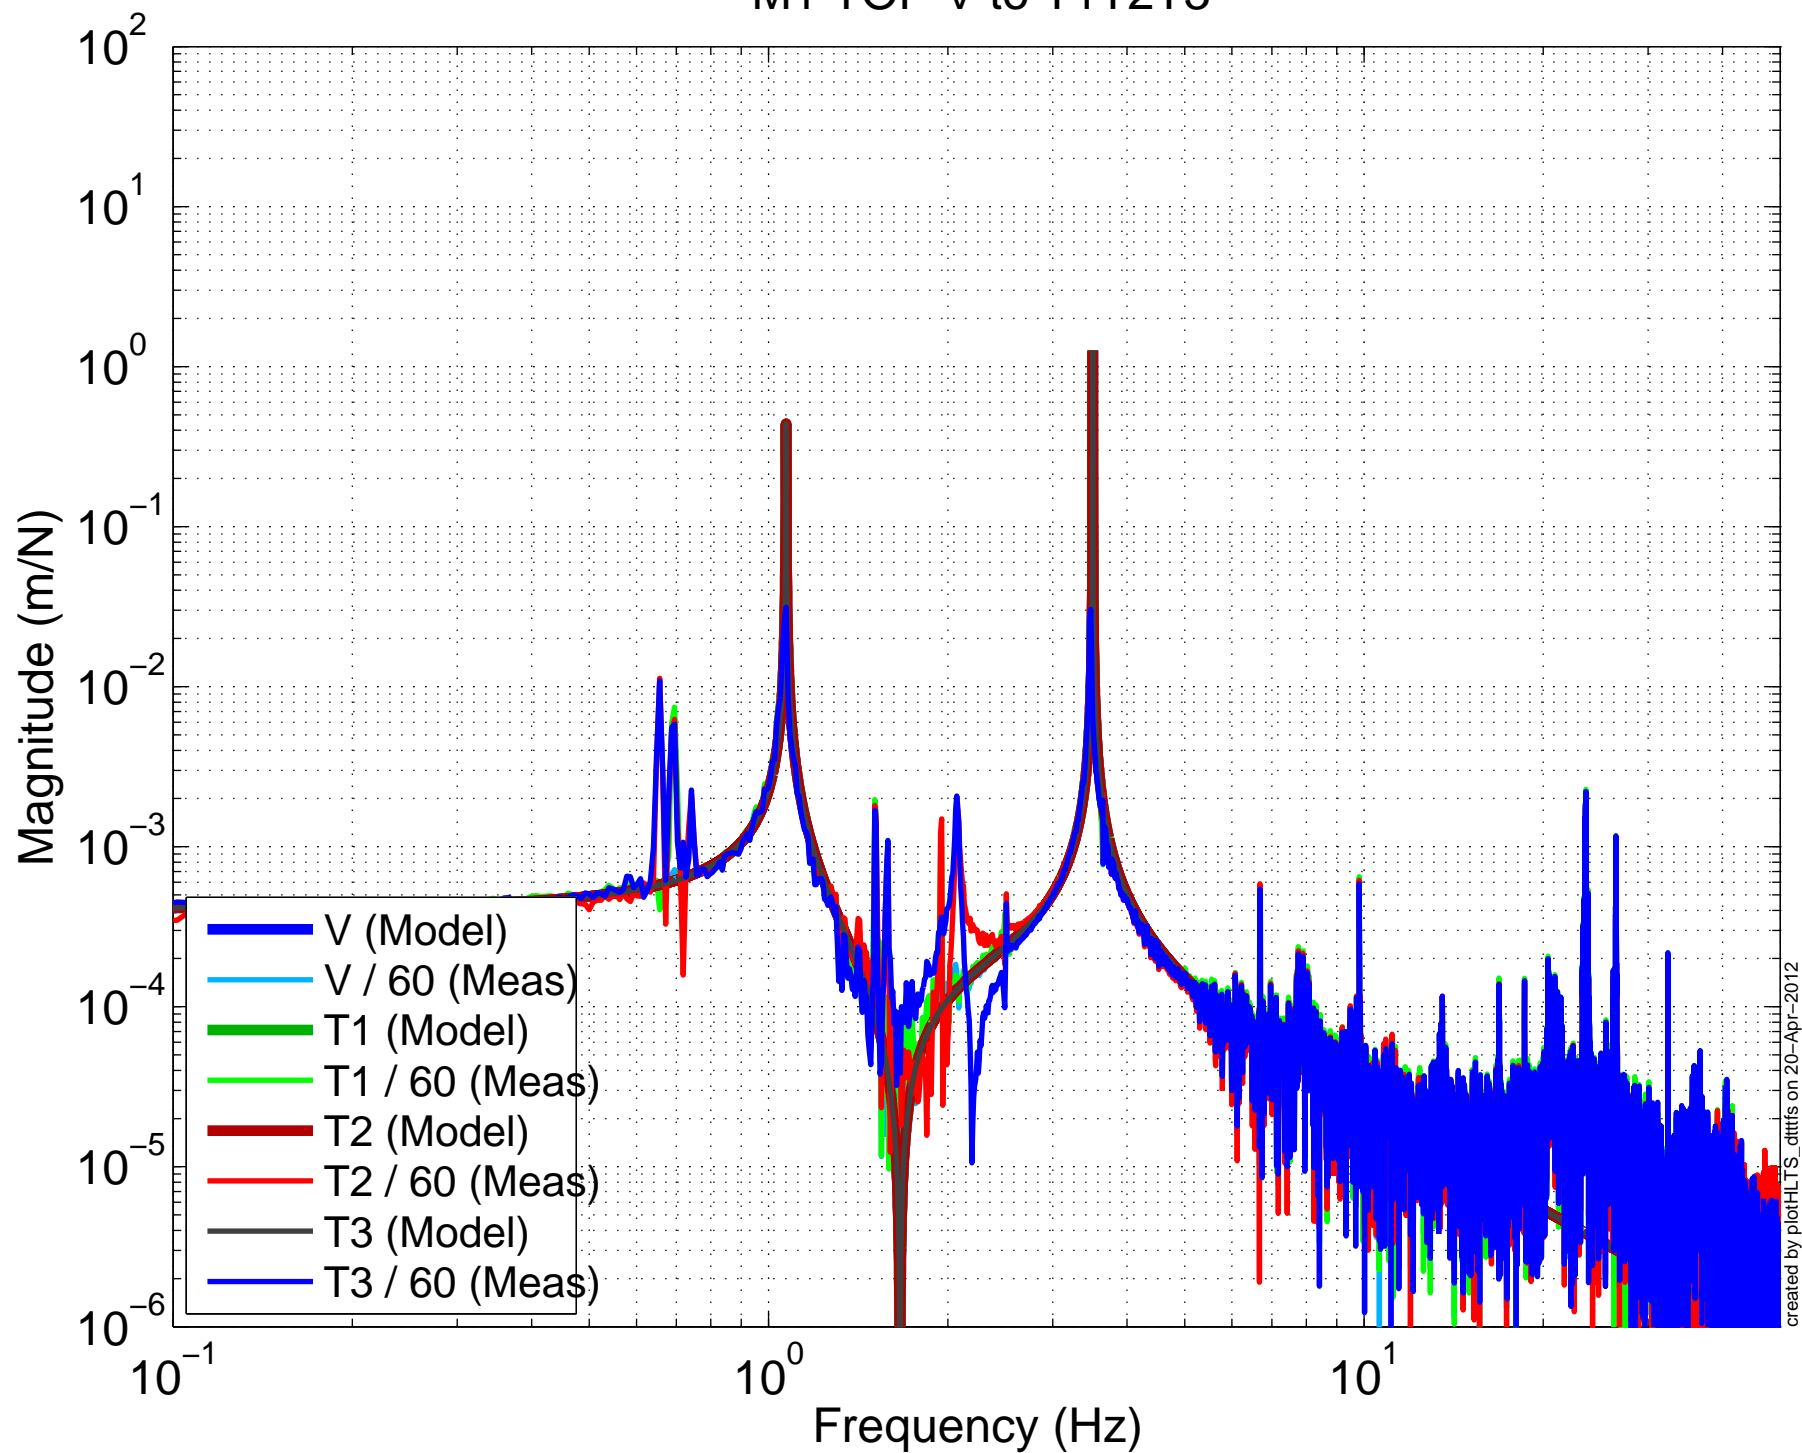

X1SUSPR3 BUILD

M1 TOP L to LFRT

created by plotHTS_dttfs on 20-Apr-2012

X1SUSPR3 BUILD

M1 TOP T to SD

X1SUSPR3 BUILD

M1 TOP V to T1T2T3

created by plotHTS_dttfrs on 20-Apr-2012

X1SUSPR3 BUILD

M1 TOP R to T1T2T3

X1SUSPR3 BUILD

M1 TOP P to T2T3

X1SUSPR3 BUILD M1 TOP Y to LFRT