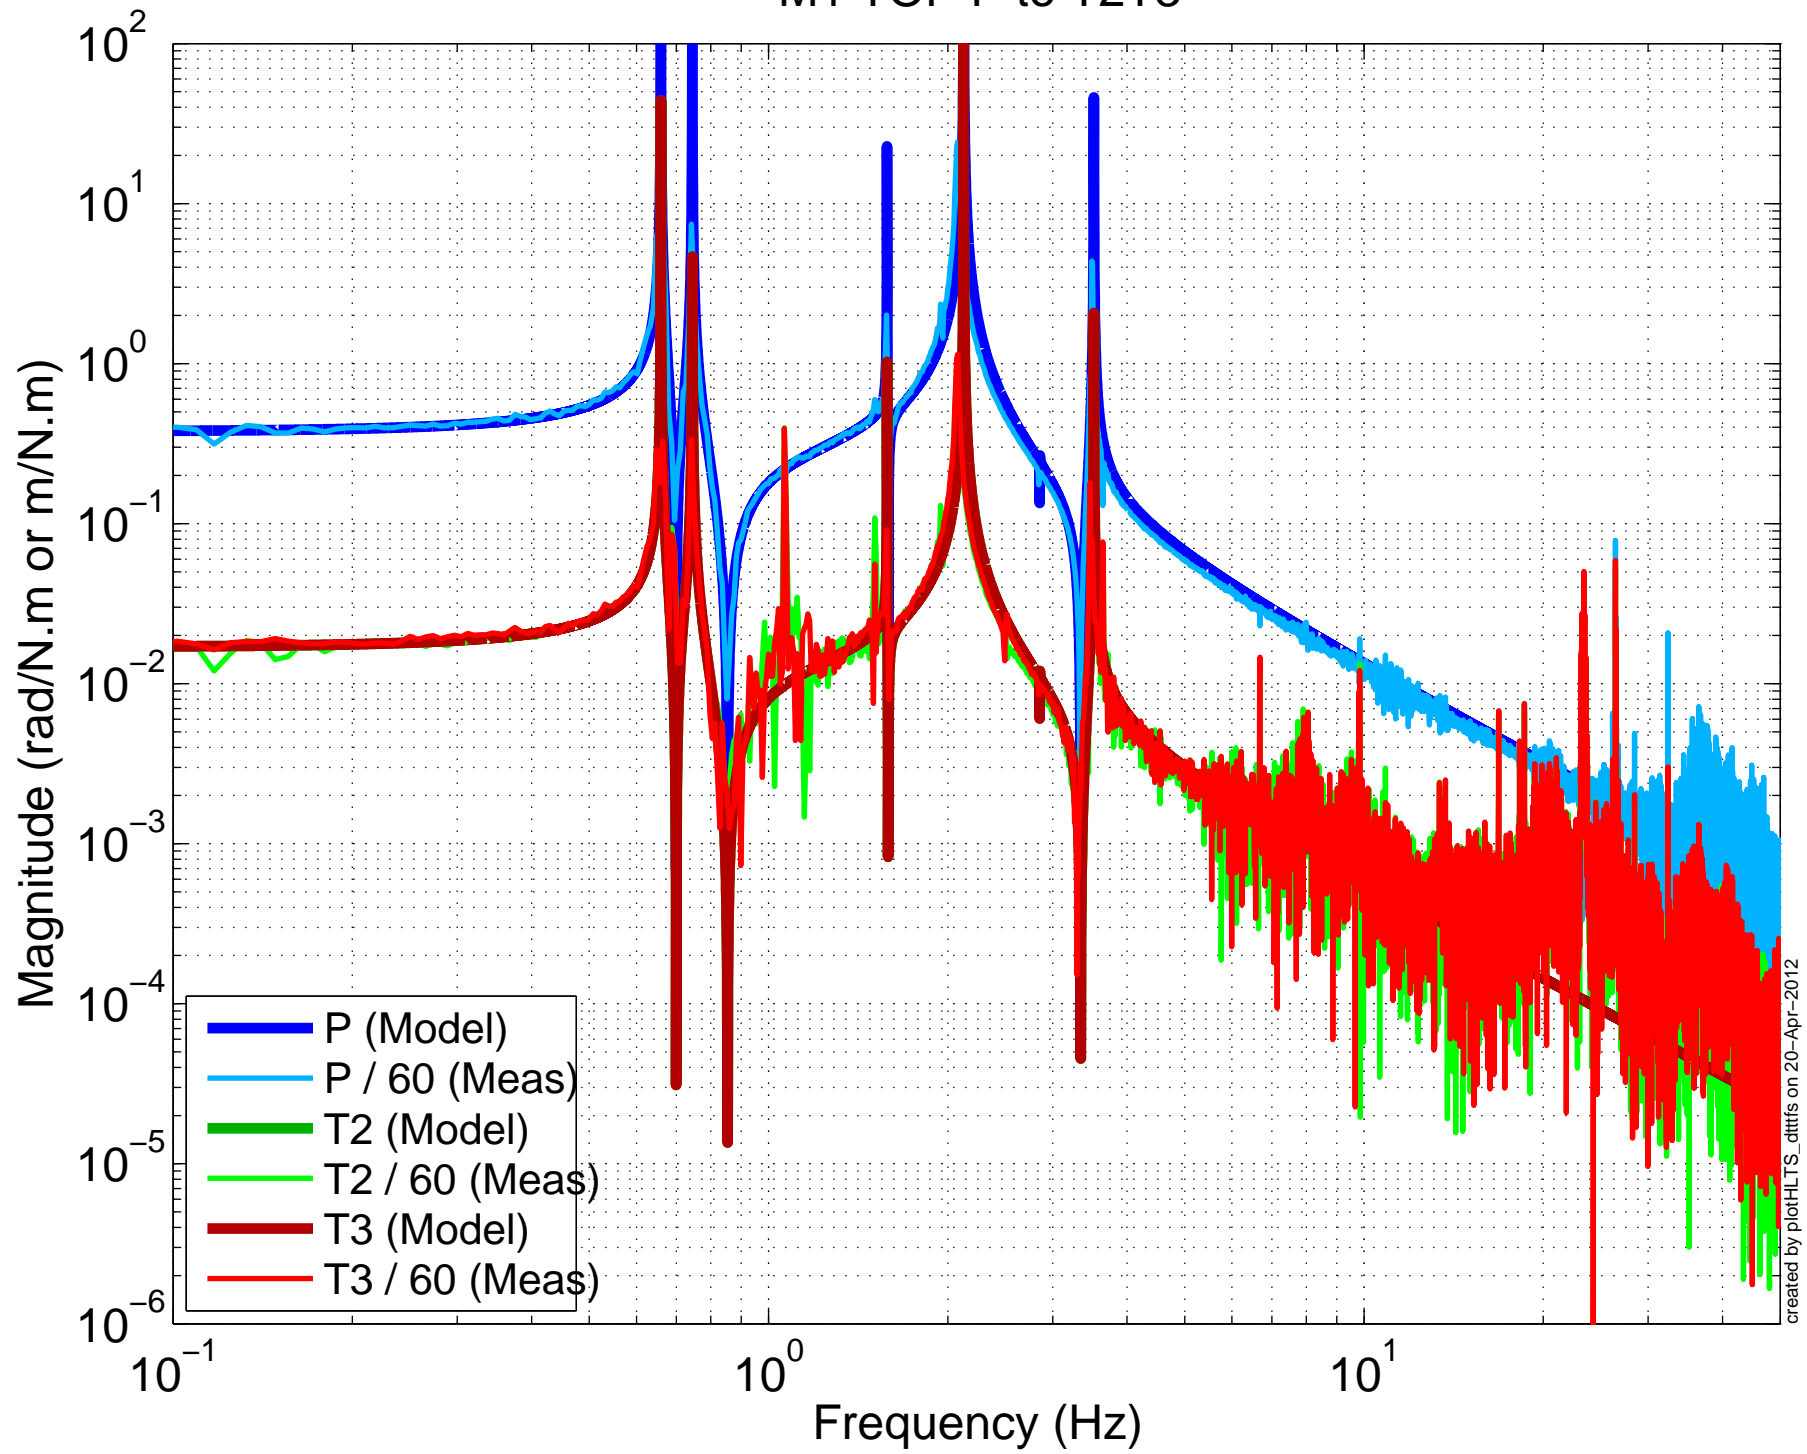

created by plotHTS_dttfns on 20-Apr-2012

X1SUSPR3 BUILD

M1 TOP P to L

X1SUSPR3 BUILD

M1 TOP P to V

X1SUSPR3 BUILD

M1 TOP P to R

created by plotHTS_dttfns on 20-Apr-2012

X1SUSPR3 BUILD

M1 TOP L to LFRT

created by plotHTS_dttfs on 20-Apr-2012

X1SUSPR3 BUILD

M1 TOP T to SD

X1SUSPR3 BUILD

M1 TOP V to T1T2T3

created by plotHTS_dttfrs on 20-Apr-2012

X1SUSPR3 BUILD

M1 TOP R to T1T2T3

X1SUSPR3 BUILD

M1 TOP P to T2T3

X1SUSPR3 BUILD M1 TOP Y to LFRT