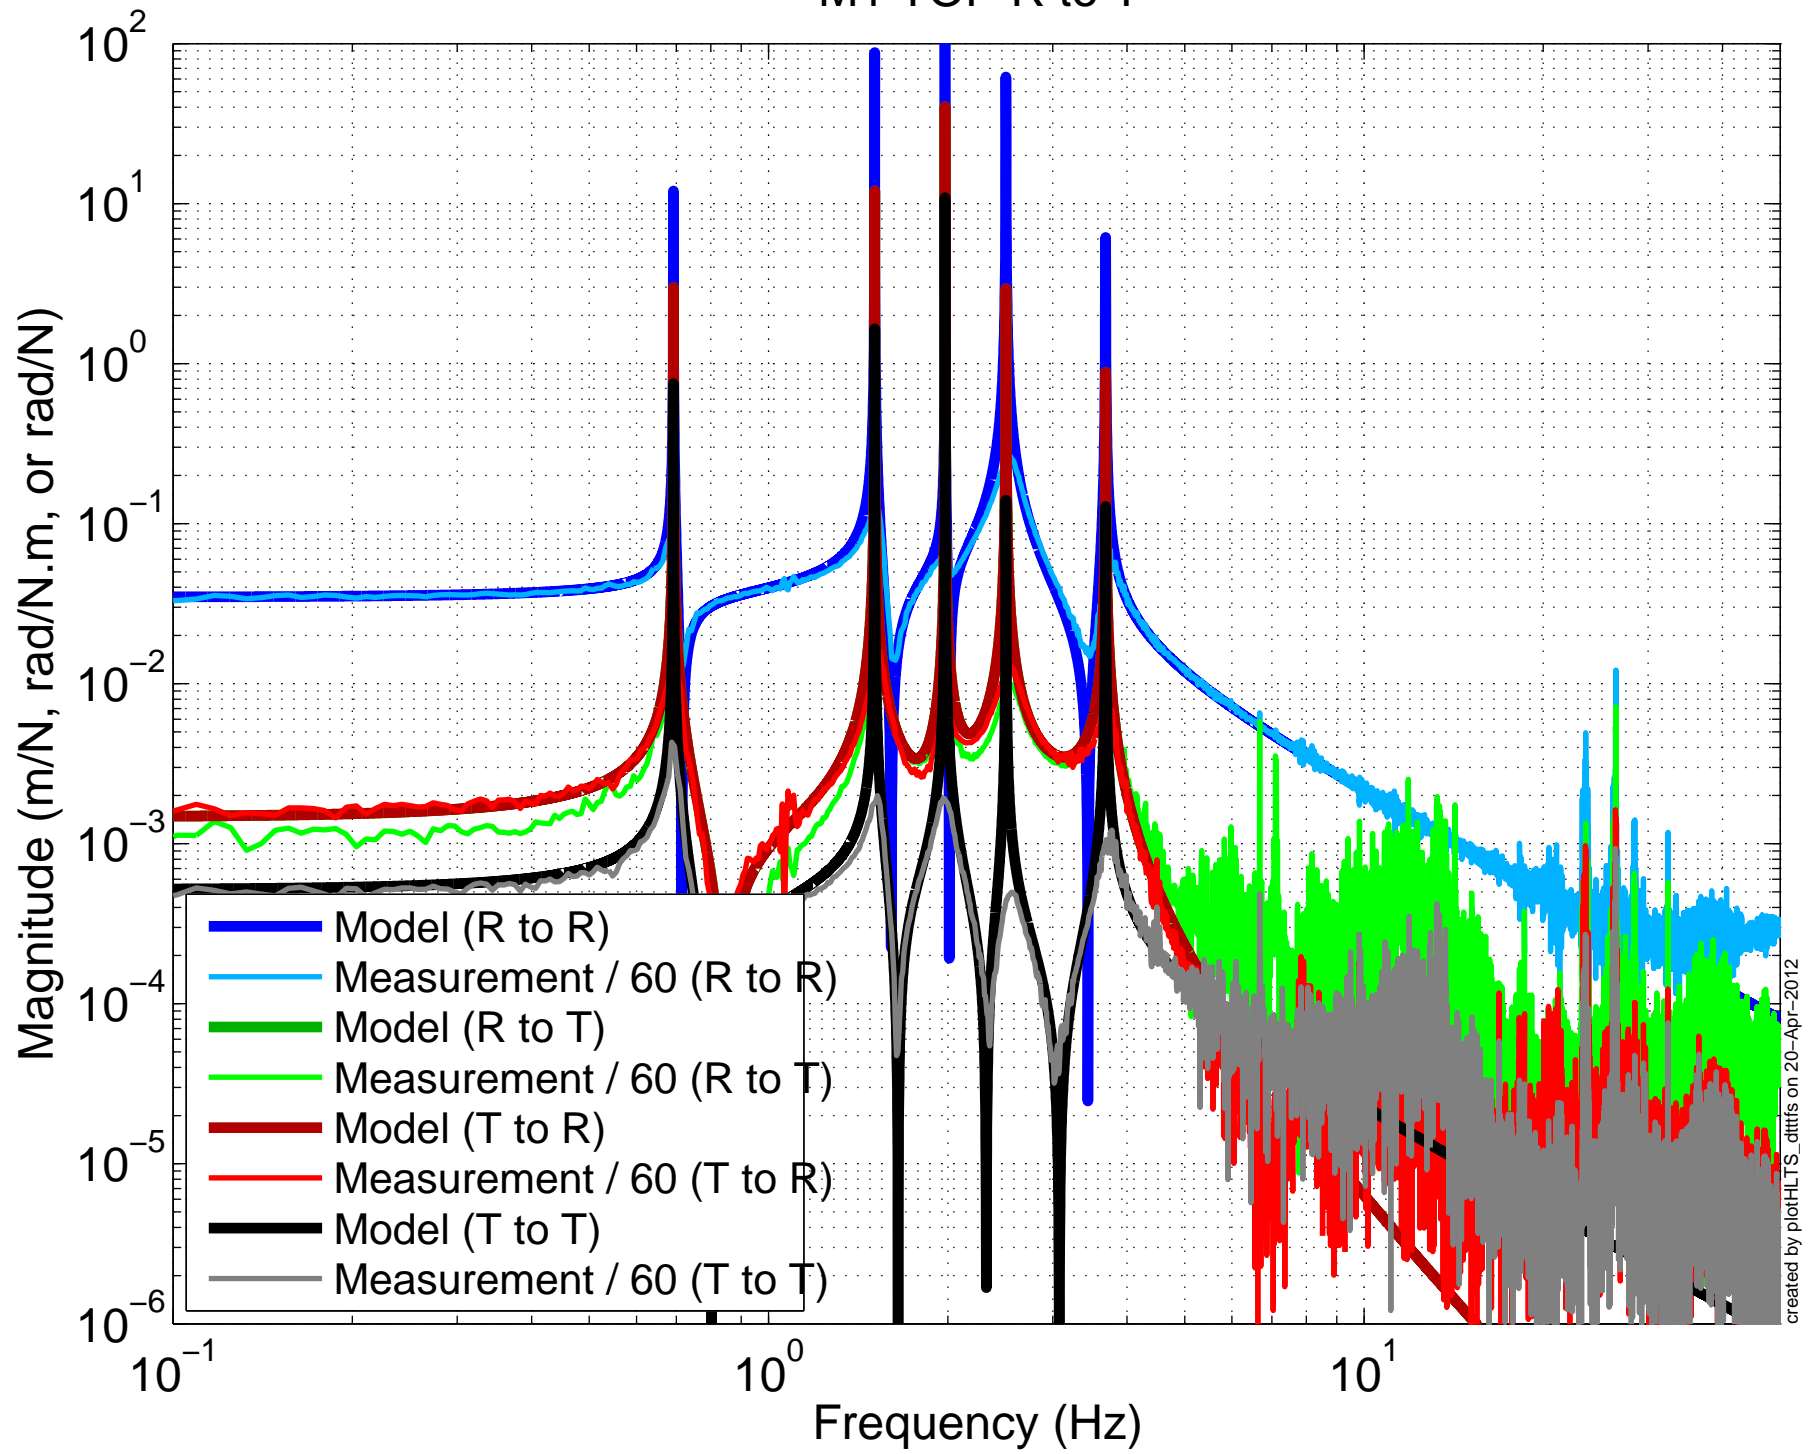

created by plotHLTS_dttfifs on 20-Apr-2012

X1SUSPR3 BUILD
M1Y to Y, 2012_4_0

X1SUSPR3 BUILD

M1 TOP V to L

X1SUSPR3 BUILD

M1 TOP R to T

X1SUSPR3 BUILD

M1 TOP R to V

X1SUSPR3 BUILD

M1 TOP P to L

X1SUSPR3 BUILD

M1 TOP P to V

X1SUSPR3 BUILD

M1 TOP P to R

X1SUSPR3 BUILD M1 TOP L to LFRT

X1SUSPR3 BUILD

M1 TOP T to SD

X1SUSPR3 BUILD

M1 TOP V to T1T2T3

created by plotHTS_dttfrs on 20-Apr-2012

X1SUSPR3 BUILD

M1 TOP R to T1T2T3

X1SUSPR3 BUILD

M1 TOP P to T2T3