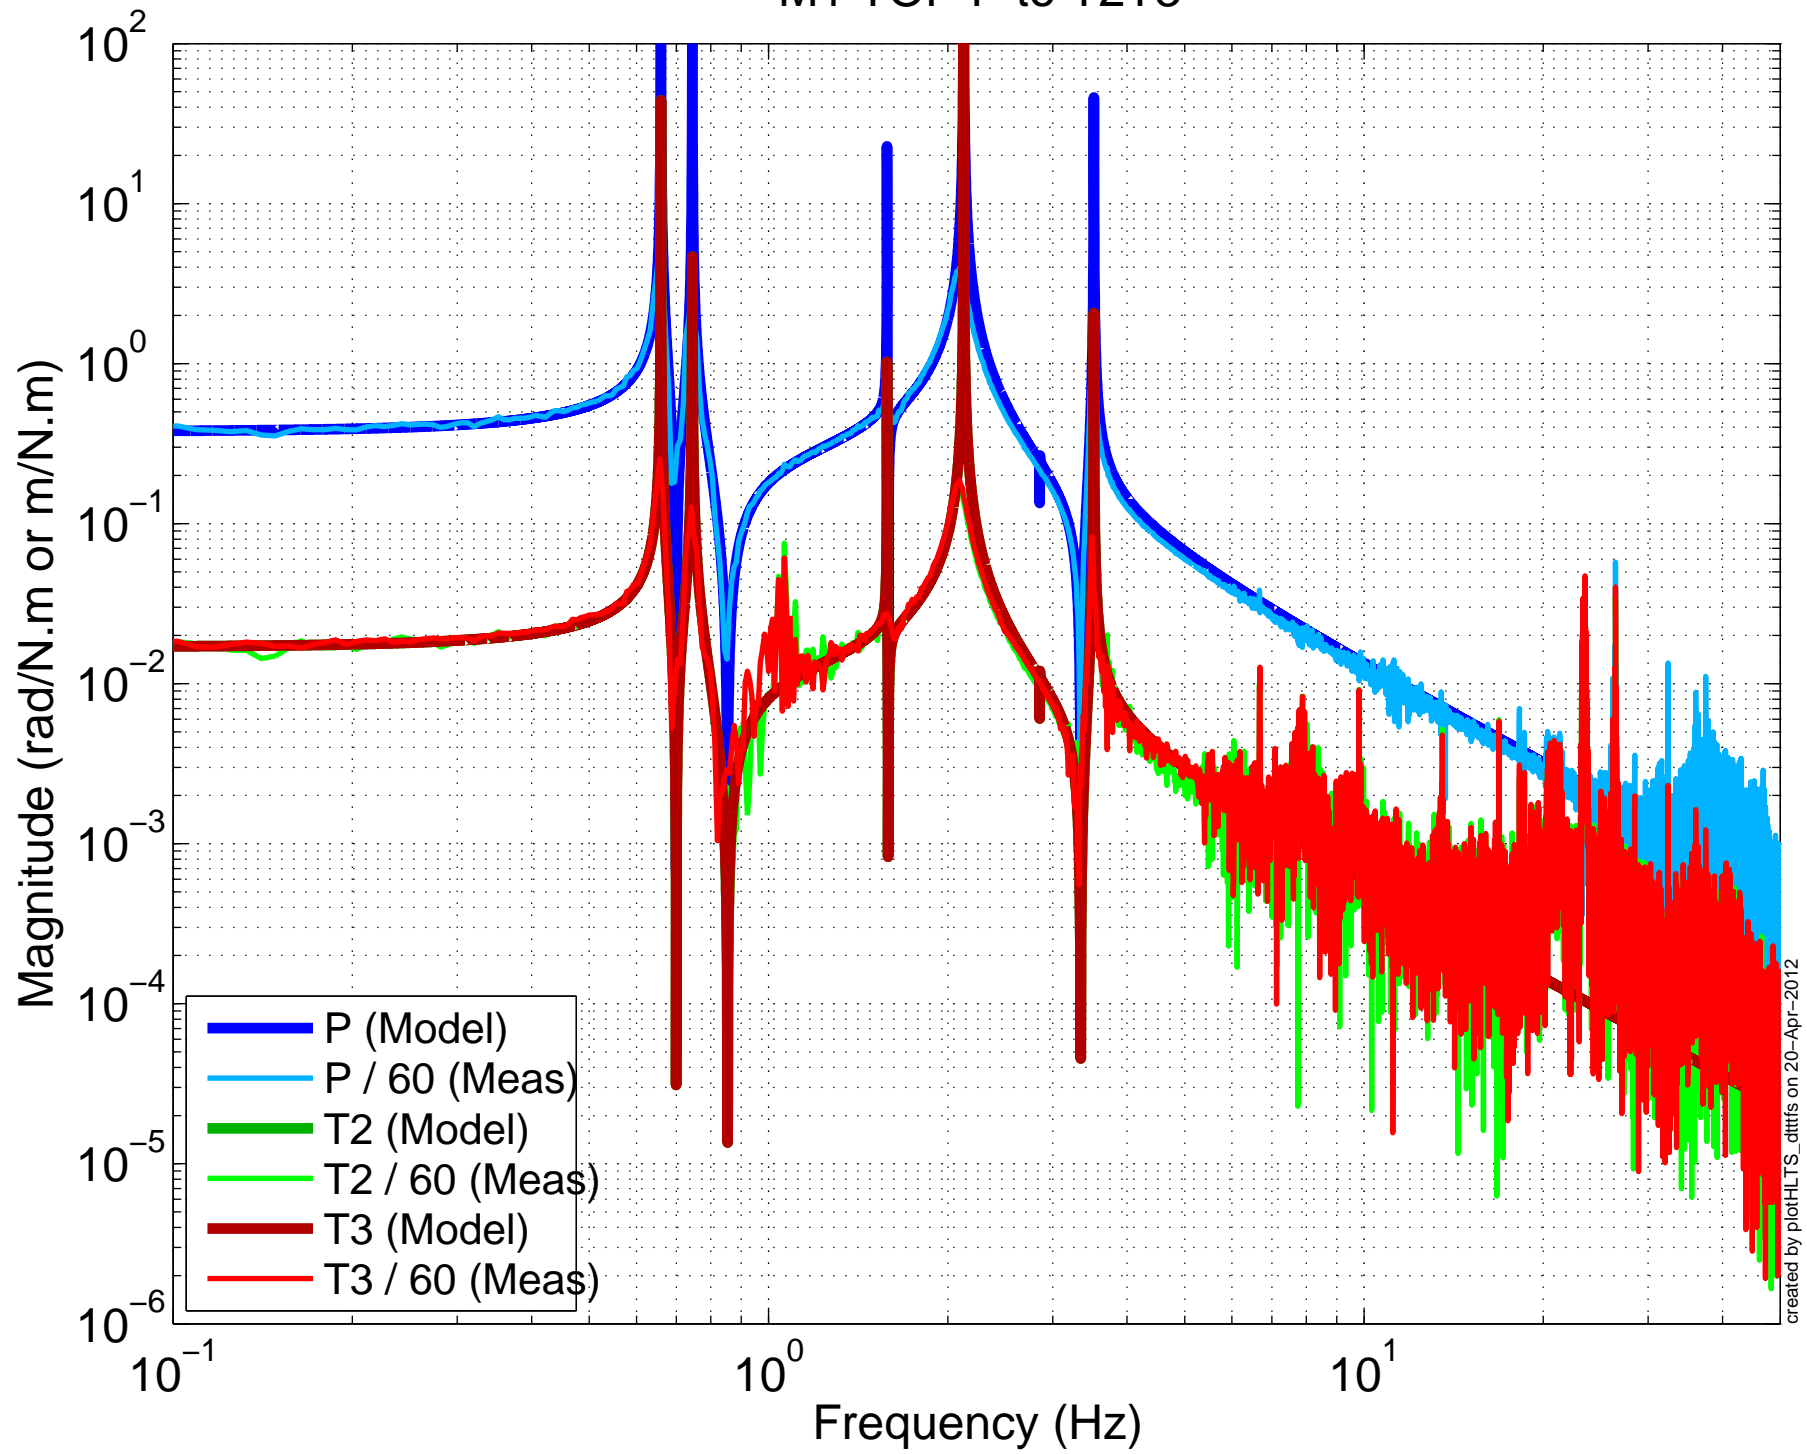

M1 TOP T to SD

X1SUSPR3 BUILD

M1 TOP V to T1T2T3

created by plotHTS_dttfrs on 20-Apr-2012

X1SUSPR3 BUILD

M1 TOP R to T1T2T3

X1SUSPR3 BUILD

M1 TOP P to T2T3