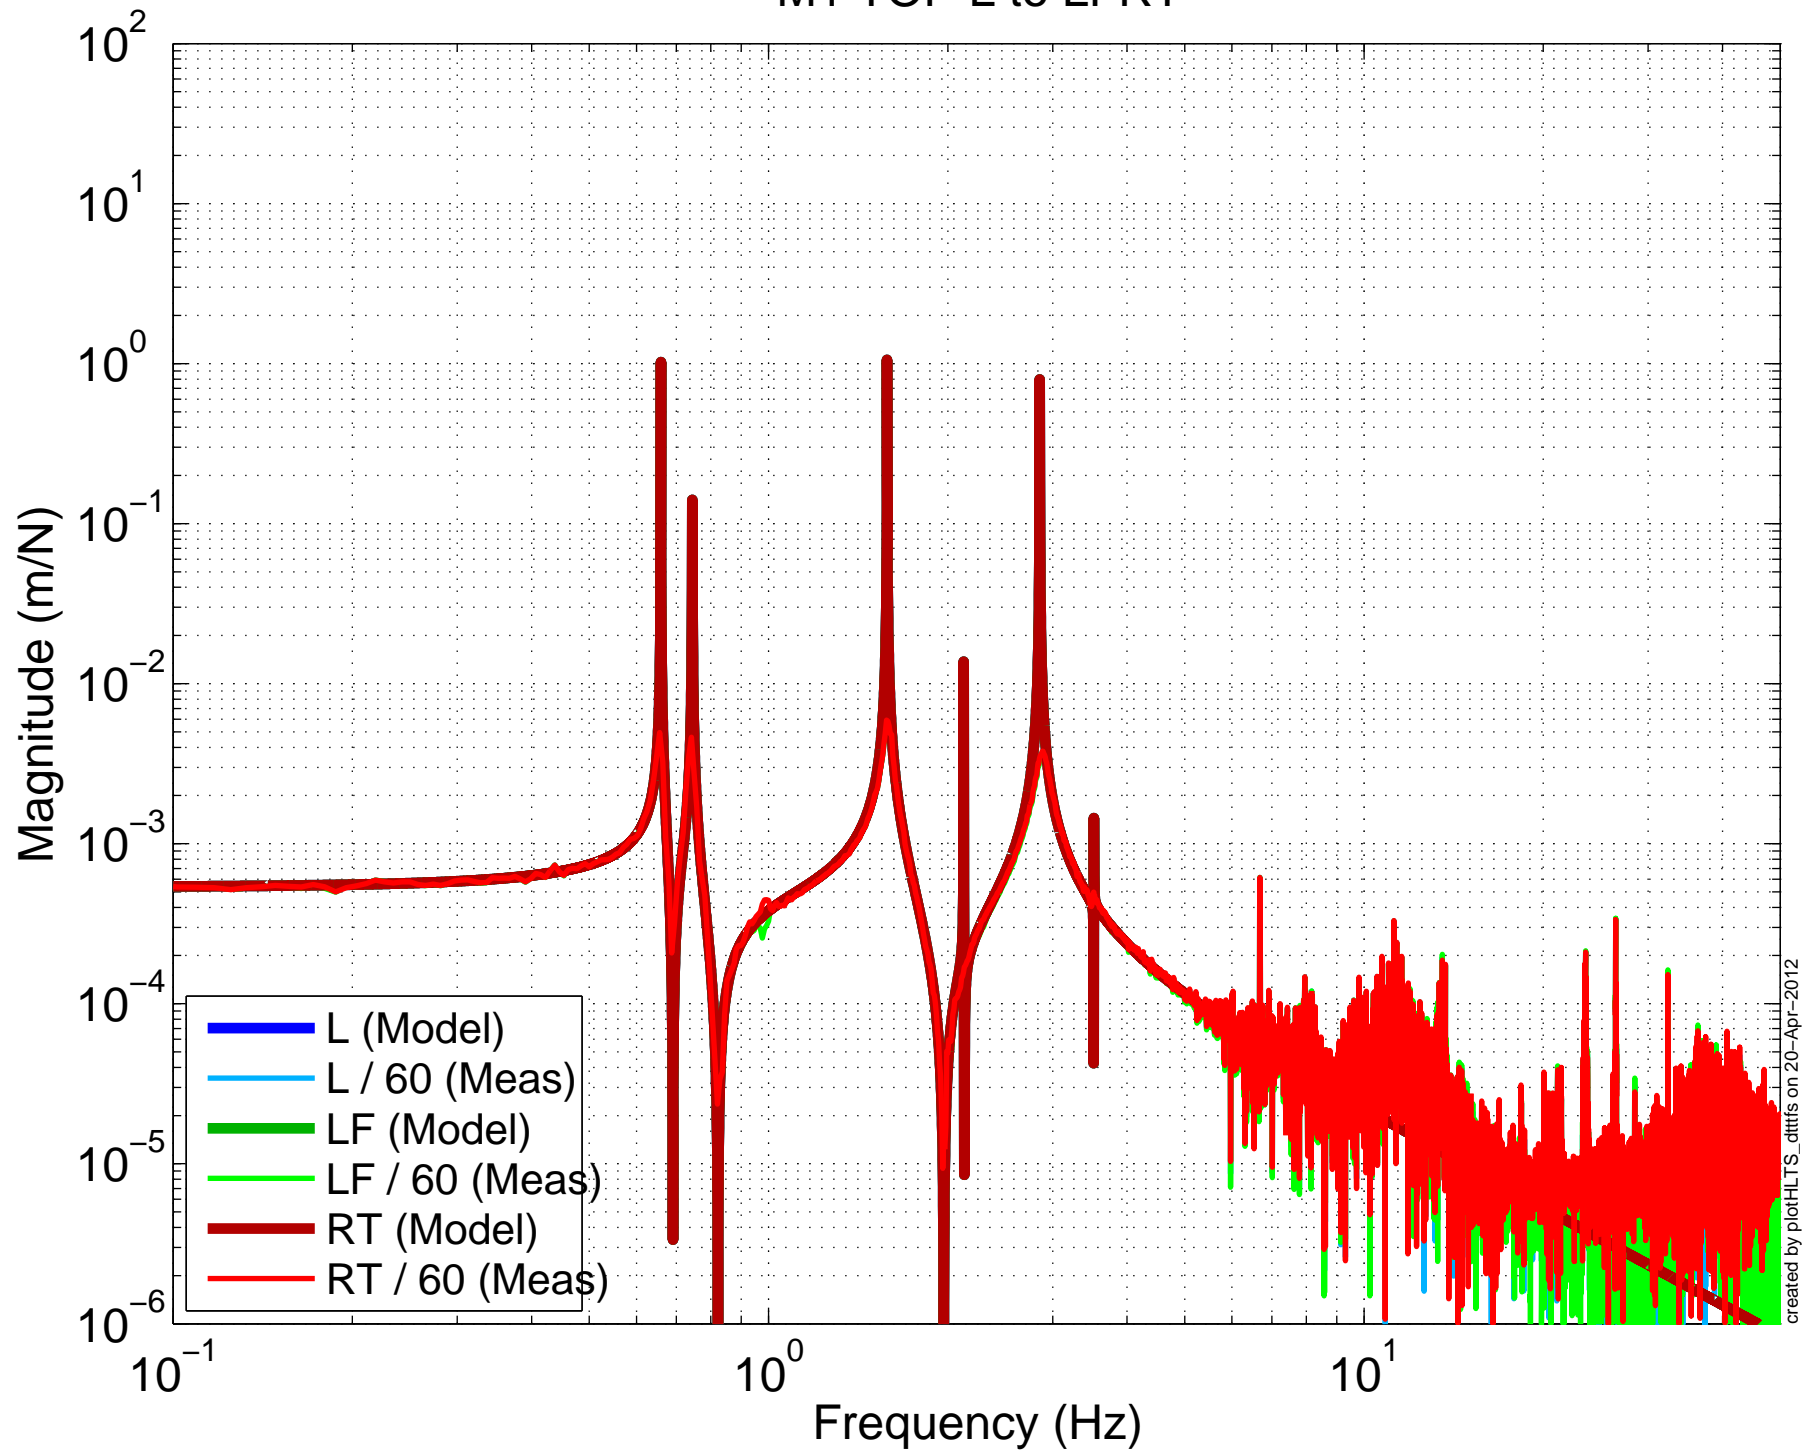

X1SUSPR3 BUILD

M1 TOP P to L

X1SUSPR3 BUILD

M1 TOP P to V

X1SUSPR3 BUILD

M1 TOP P to R

X1SUSPR3 BUILD M1 TOP L to LFRT

X1SUSPR3 BUILD

M1 TOP T to SD

X1SUSPR3 BUILD

M1 TOP V to T1T2T3

created by plotHTS_dttfrs on 20-Apr-2012

X1SUSPR3 BUILD

M1 TOP R to T1T2T3

X1SUSPR3 BUILD

M1 TOP P to T2T3