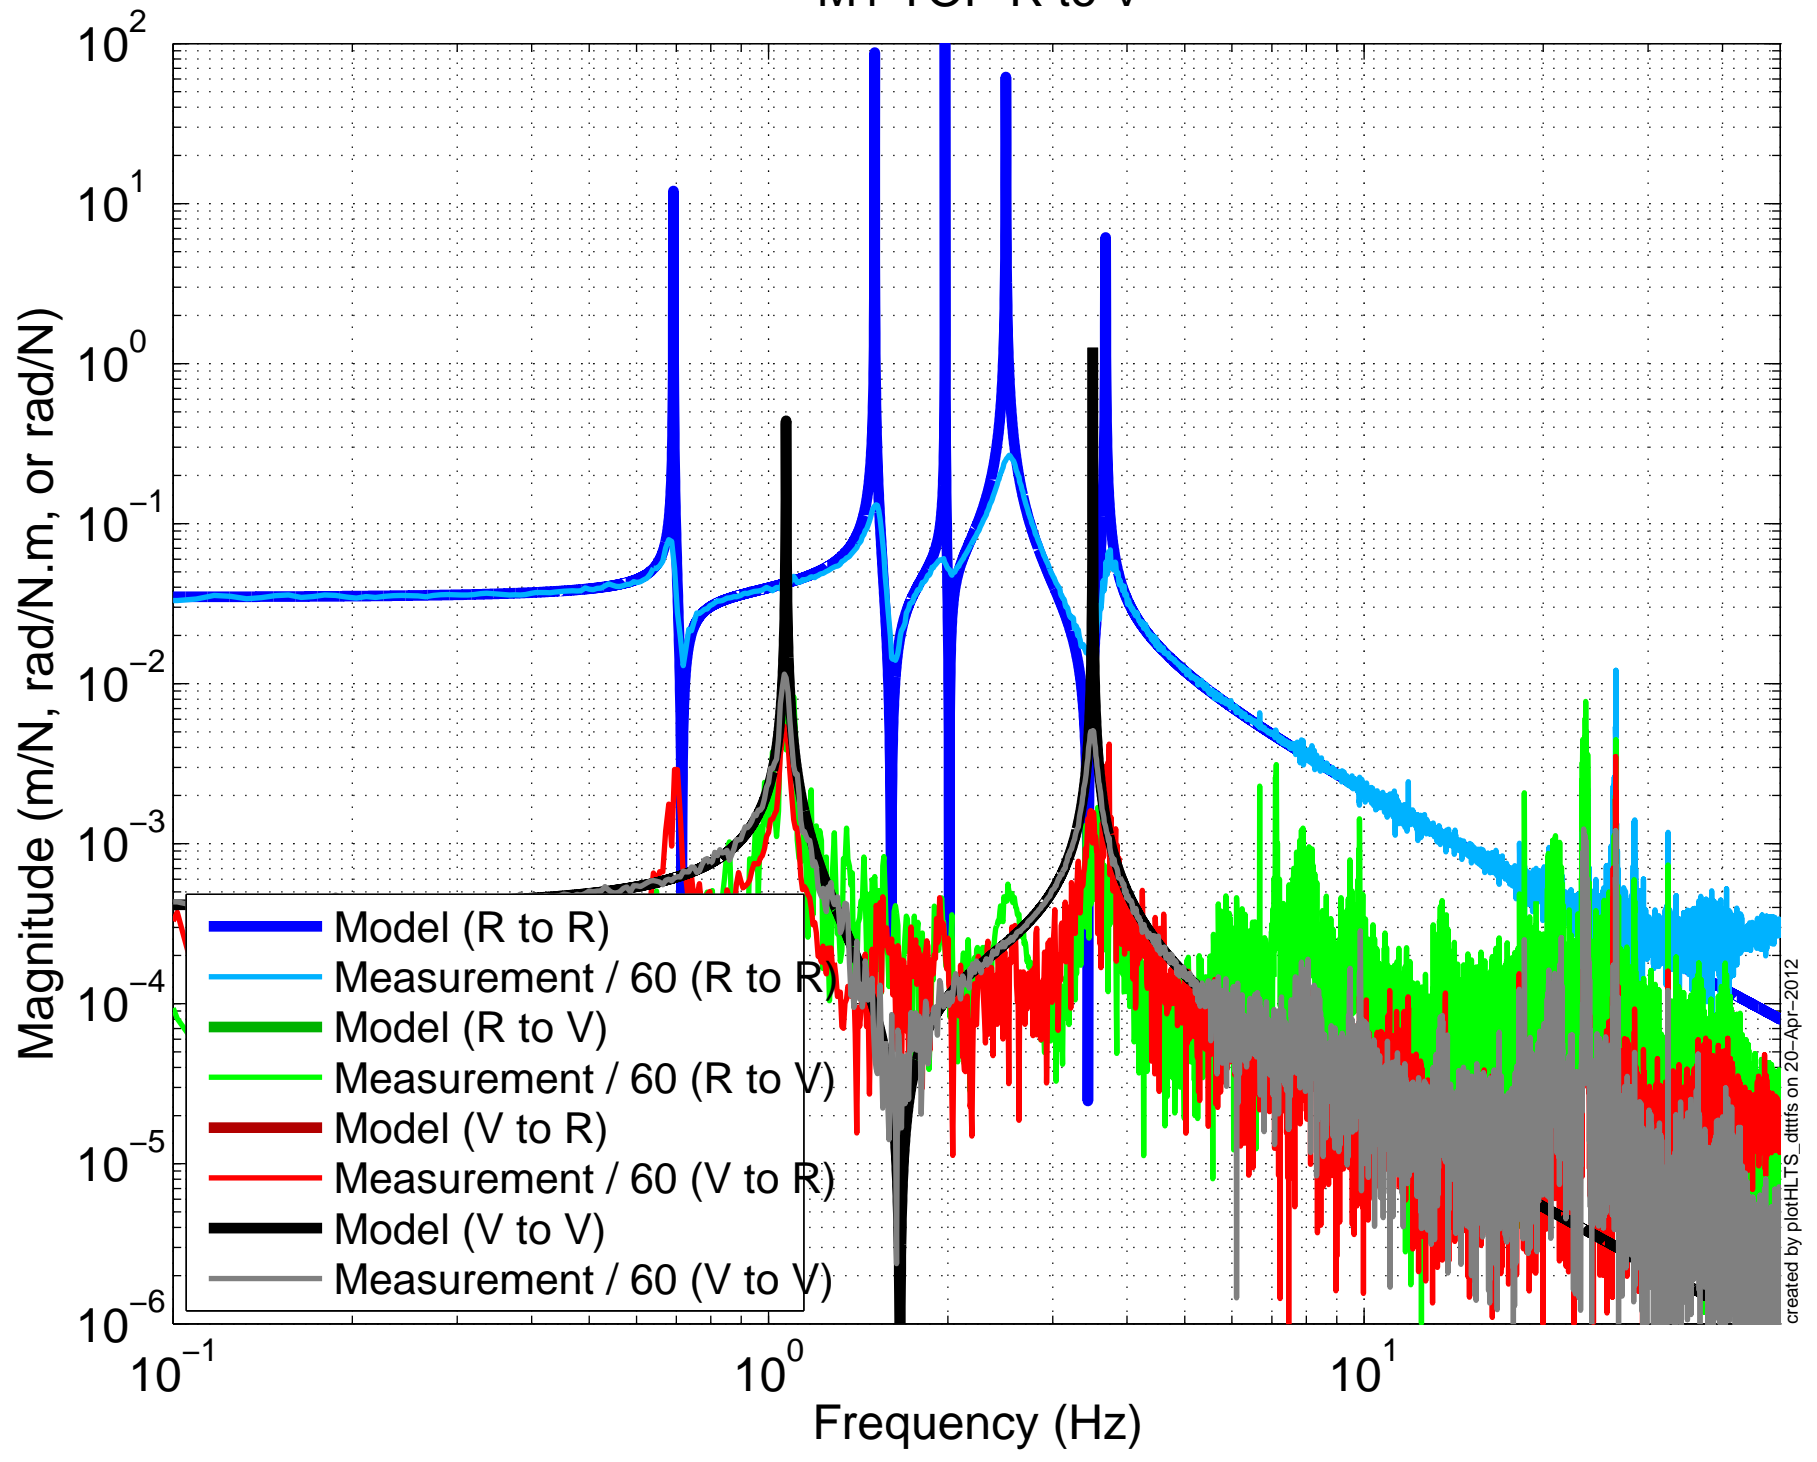

created by plotHLTS_dttfifs on 20-Apr-2012

X1SUSPR3 BUILD
M1Y to Y, 2012_4_0

X1SUSPR3 BUILD

M1 TOP V to L

X1SUSPR3 BUILD

M1 TOP R to T

X1SUSPR3 BUILD

M1 TOP R to V

X1SUSPR3 BUILD

M1 TOP P to L

X1SUSPR3 BUILD

M1 TOP P to V

X1SUSPR3 BUILD

M1 TOP P to R

X1SUSPR3 BUILD M1 TOP L to LFRT

X1SUSPR3 BUILD

M1 TOP T to SD

X1SUSPR3 BUILD

M1 TOP V to T1T2T3

created by plotHTS_dttfrs on 20-Apr-2012

X1SUSPR3 BUILD

M1 TOP R to T1T2T3

X1SUSPR3 BUILD

M1 TOP P to T2T3