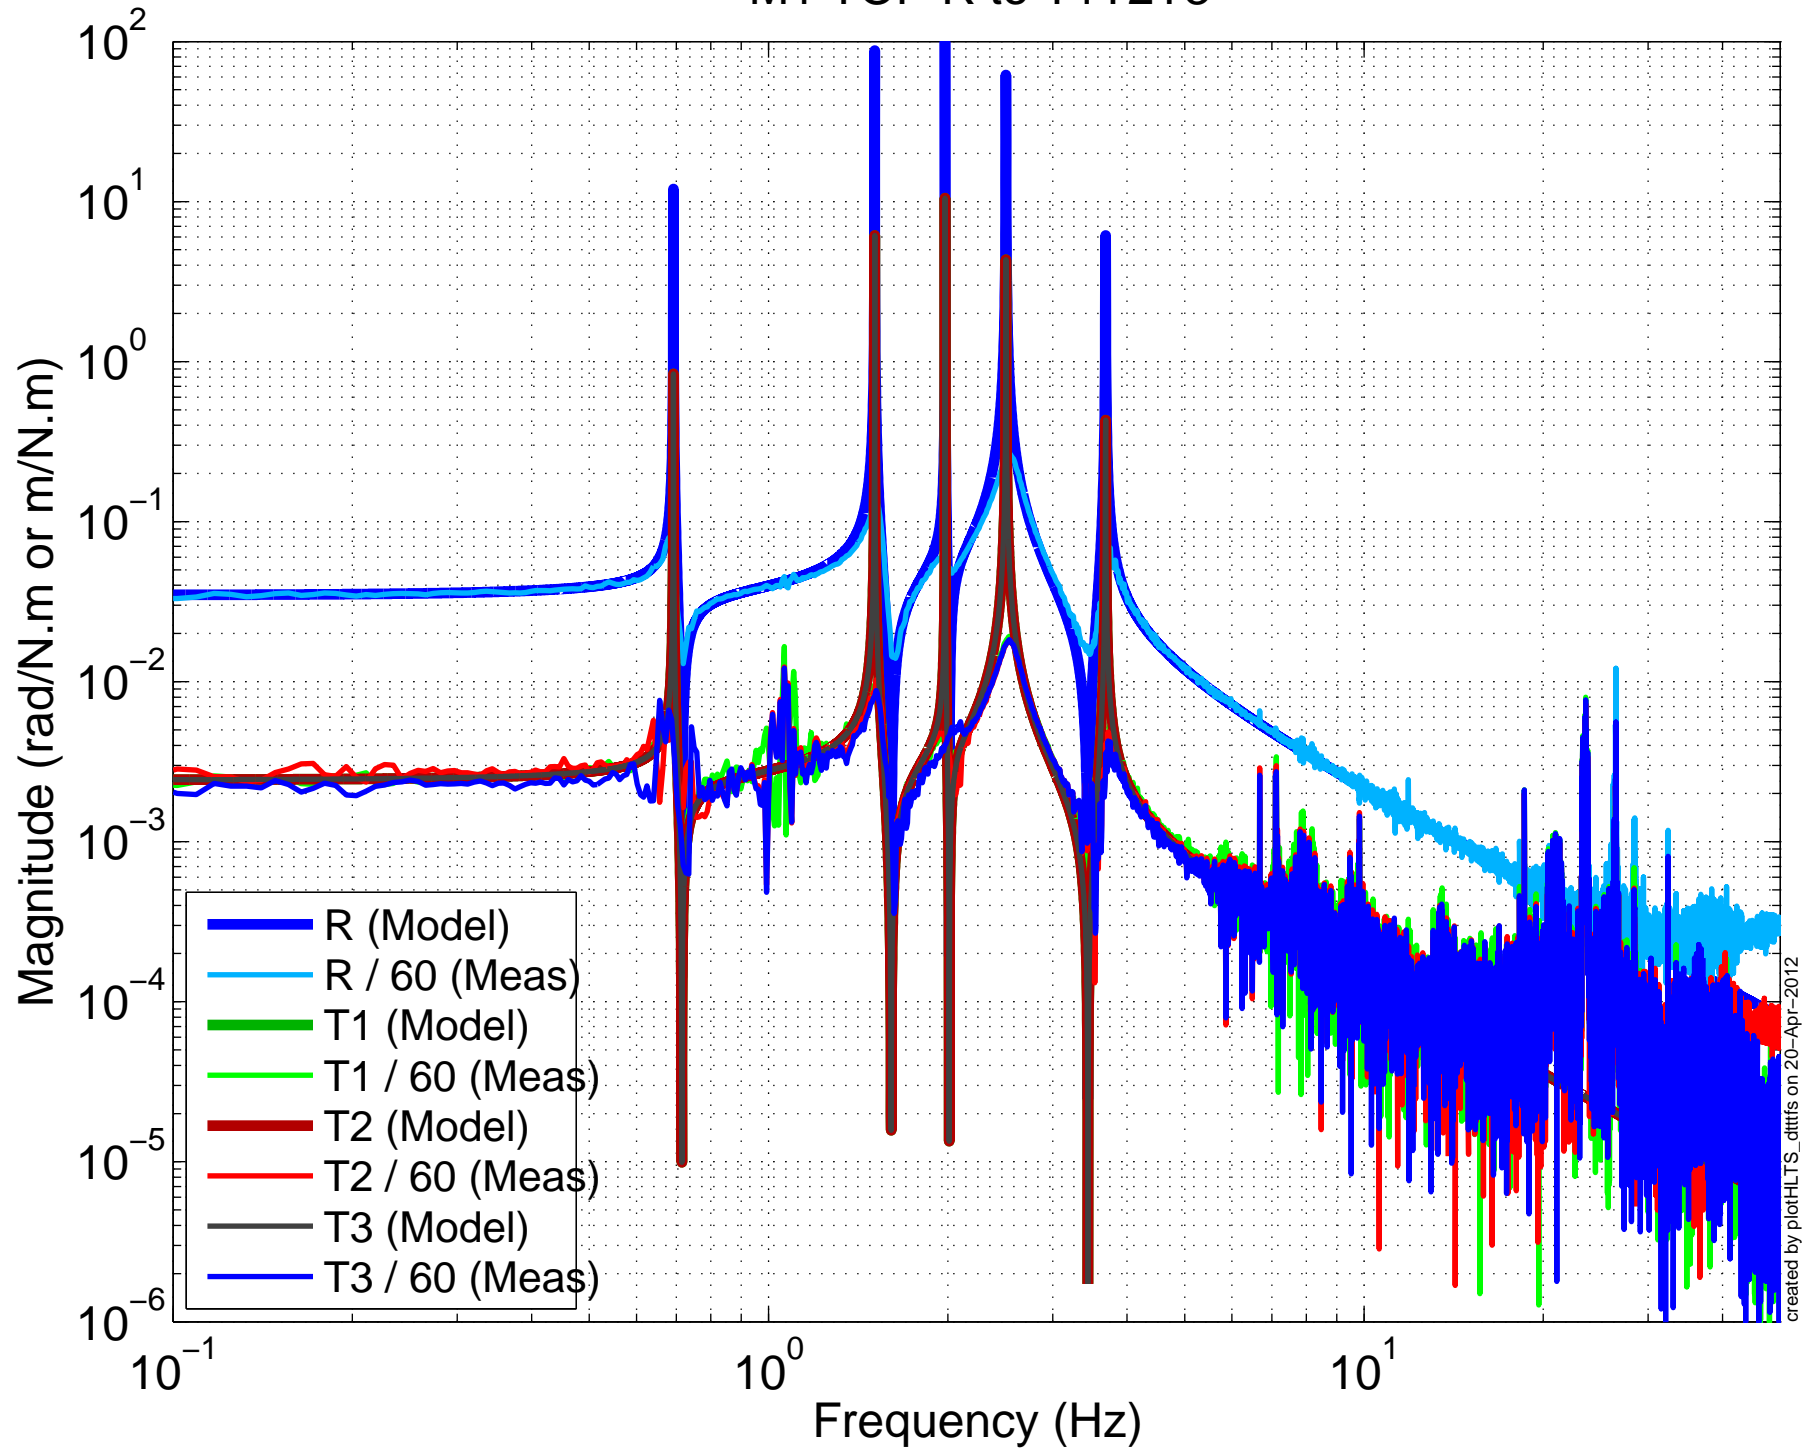

M1 TOP T to SD

X1SUSPR3 BUILD

M1 TOP V to T1T2T3

created by plotHTS_dttfrs on 20-Apr-2012

X1SUSPR3 BUILD

M1 TOP R to T1T2T3

X1SUSPR3 BUILD

M1 TOP P to T2T3