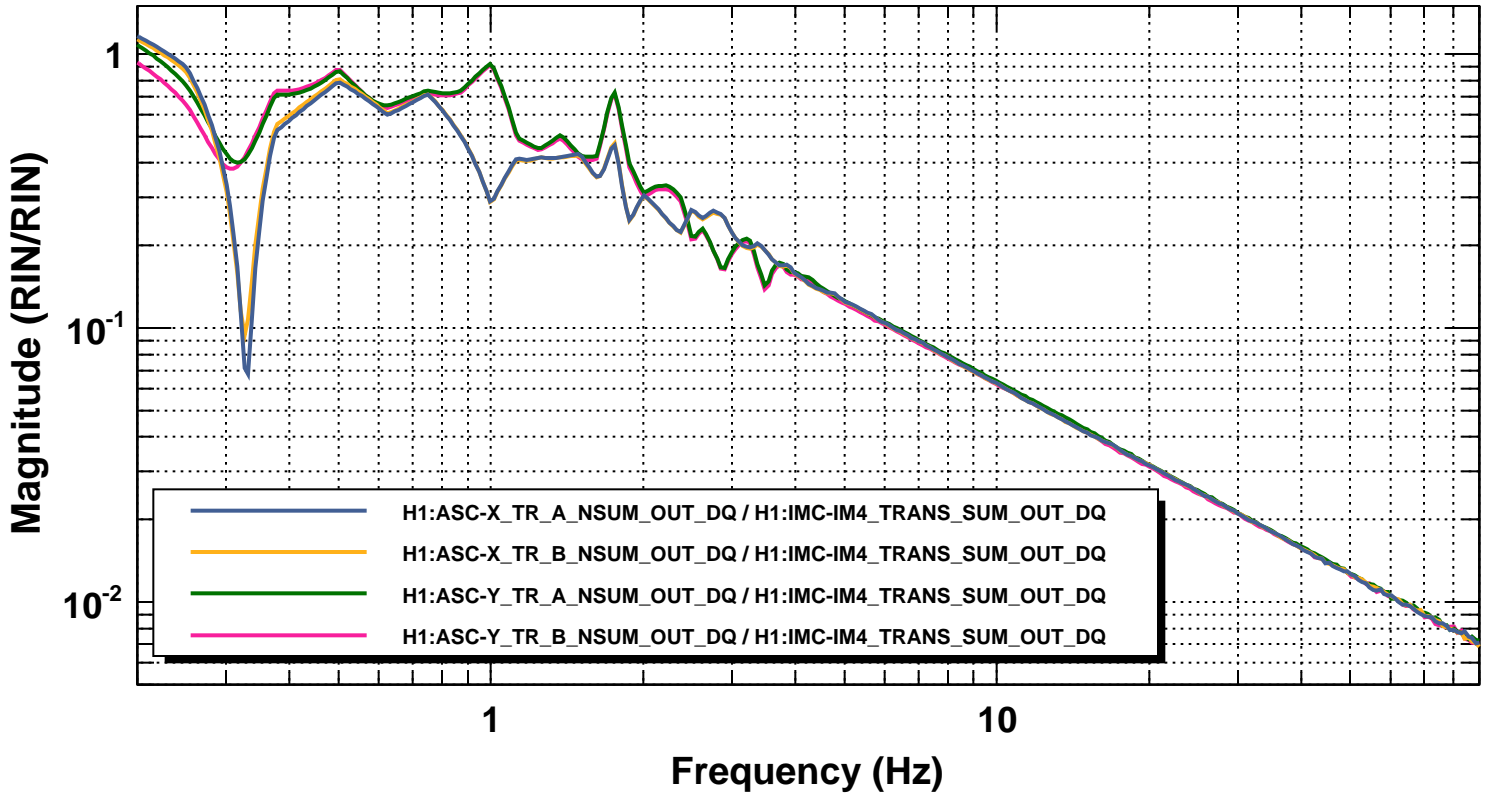

Transfer function

T0=25/04/2016 06:04:20

Avg=20/Bin=2L

BW=0.187499

Coherence

T0=25/04/2016 06:04:20

Avg=20/Bin=2L

BW=0.187499