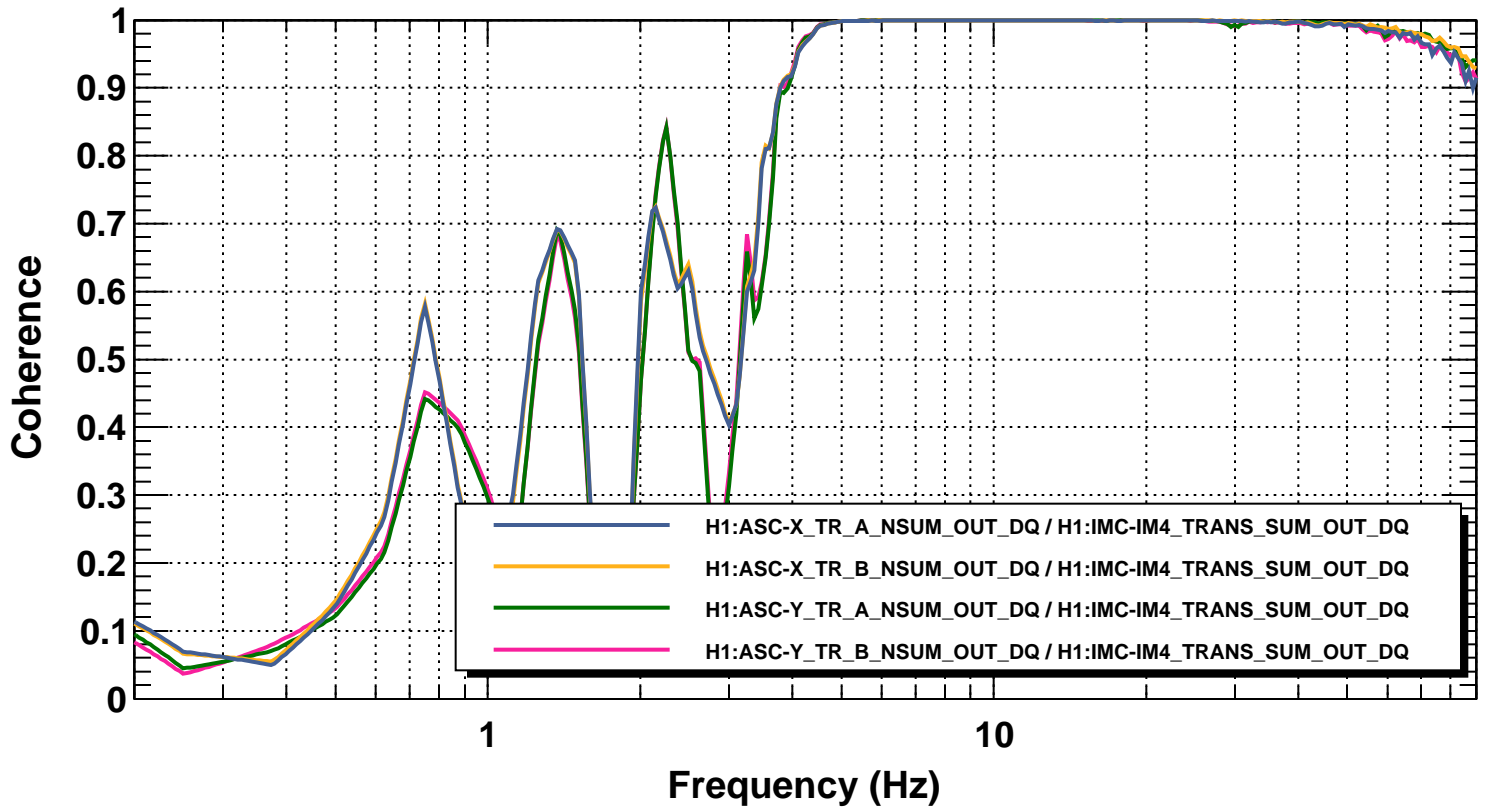

Transfer function

T0=25/04/2016 06:04:20

Avg=20/Bin=2L

BW=0.187499

Coherence

T0=25/04/2016 06:04:20

Avg=20/Bin=2L

BW=0.187499