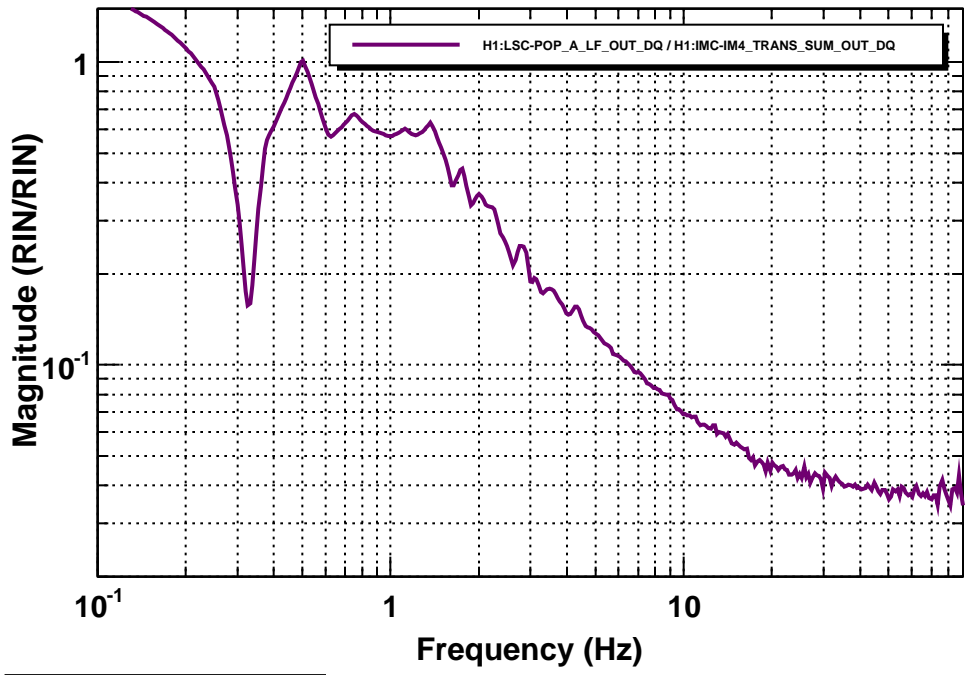

Transfer function

Coherence

T0=25/04/2016 06:04:20 Avg=20/Bin=2L BW=0.187499

Transfer function

T0=25/04/2016 06:04:20 Avg=20/Bin=2L BW=0.187499