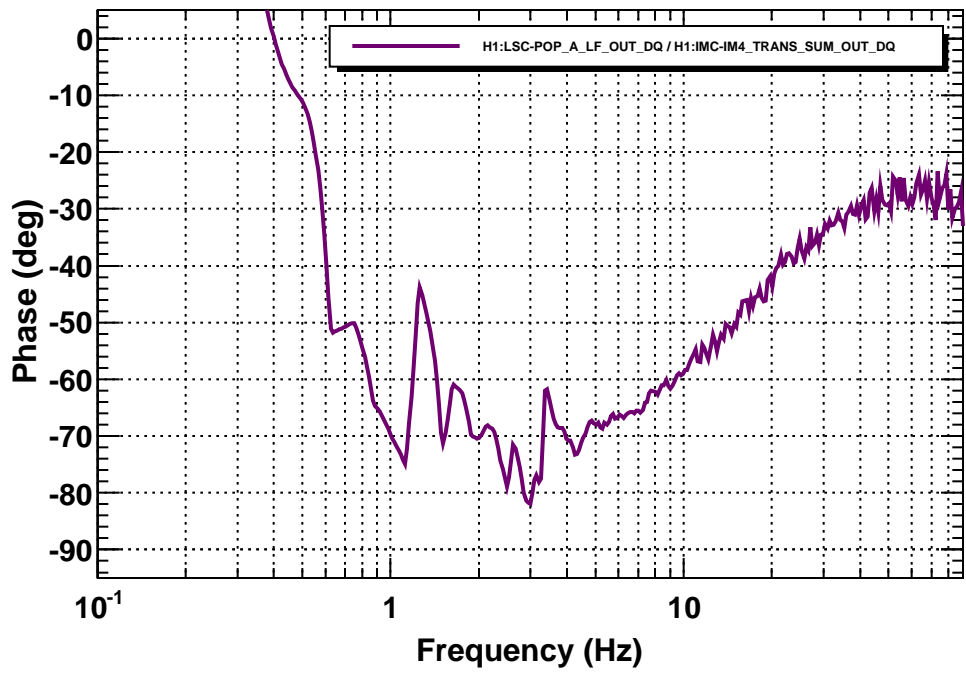

Transfer function

Coherence

T0=25/04/2016 06:04:20 Avg=20/Bin=2L BW=0.187499

Transfer function

T0=25/04/2016 06:04:20 Avg=20/Bin=2L BW=0.187499