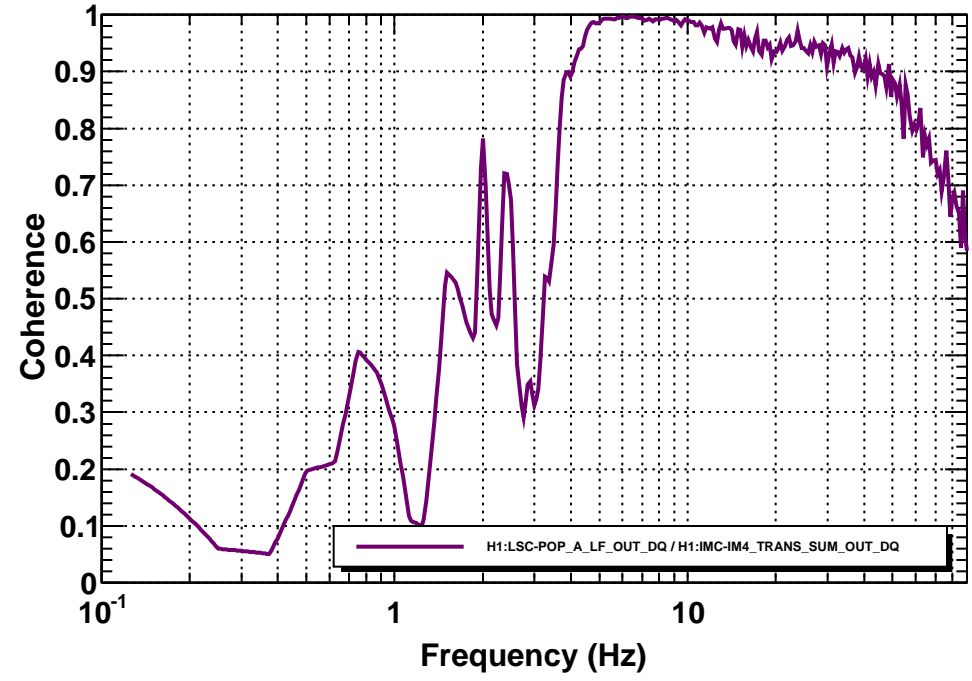

Transfer function

Coherence

T0=25/04/2016 06:04:20 Avg=20/Bin=2L BW=0.187499

Transfer function

T0=25/04/2016 06:04:20 Avg=20/Bin=2L BW=0.187499