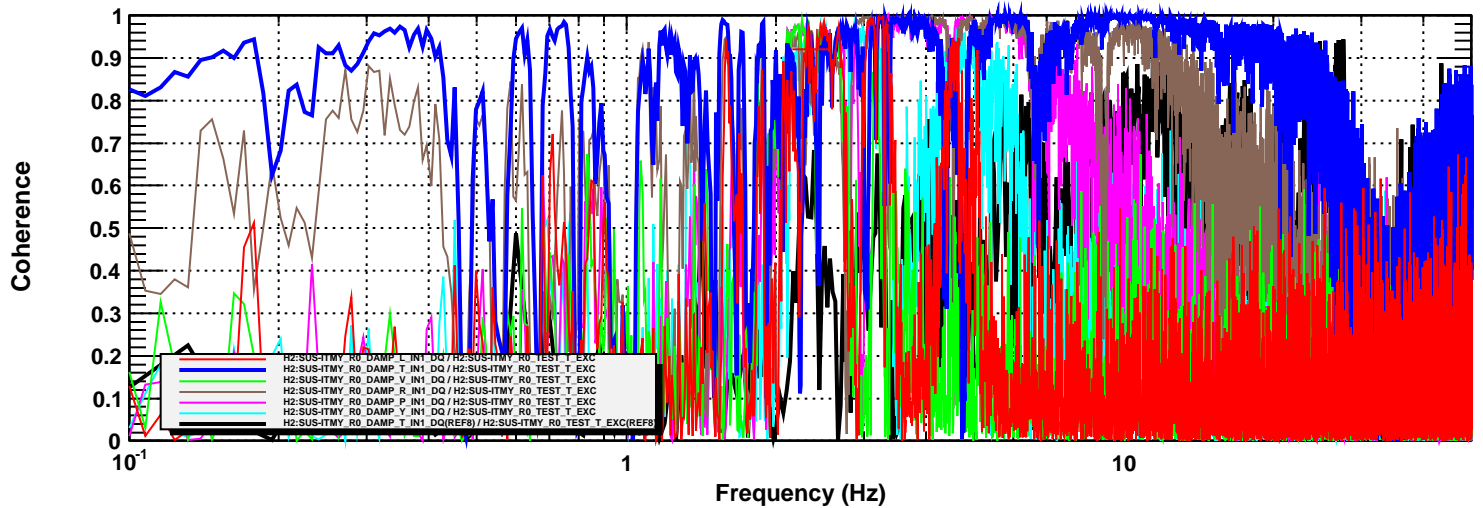

Trans TOP to TOP Transfer function

*T0=02/05/2012 19:08:52

Avg=10

*BW=0.0117187

Coherence

*T0=02/05/2012 19:08:52

Avg=10

*BW=0.0117187