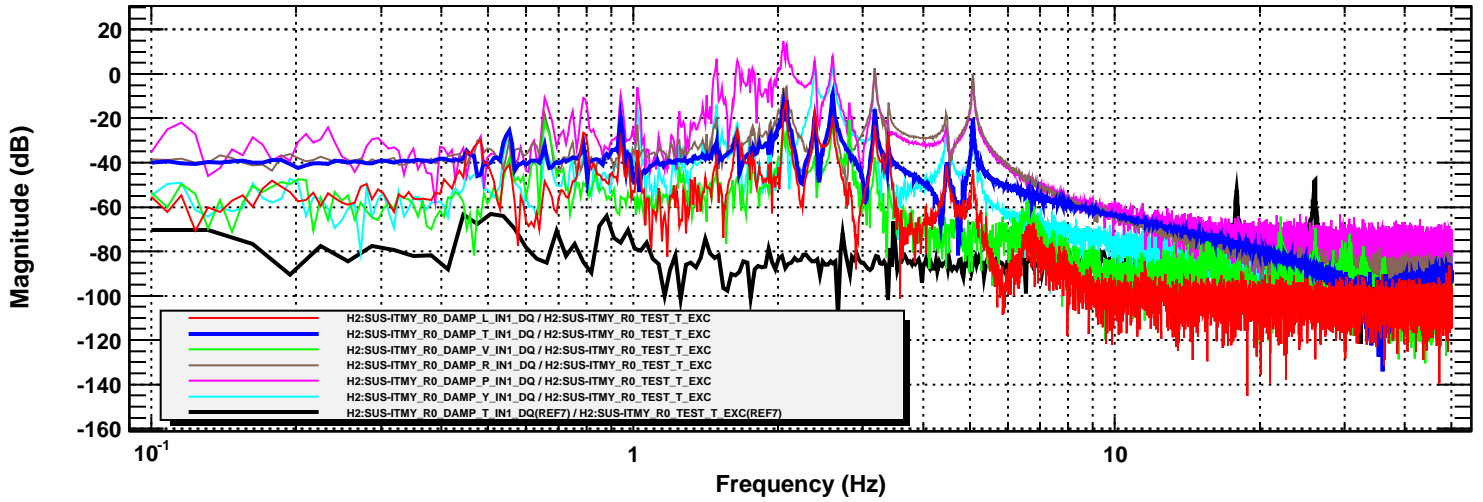

Trans TOP to TOP Transfer function

*T0=02/05/2012 19:08:52

Avg=10

*BW=0.0117187

Coherence

*T0=02/05/2012 19:08:52

Avg=10

*BW=0.0117187