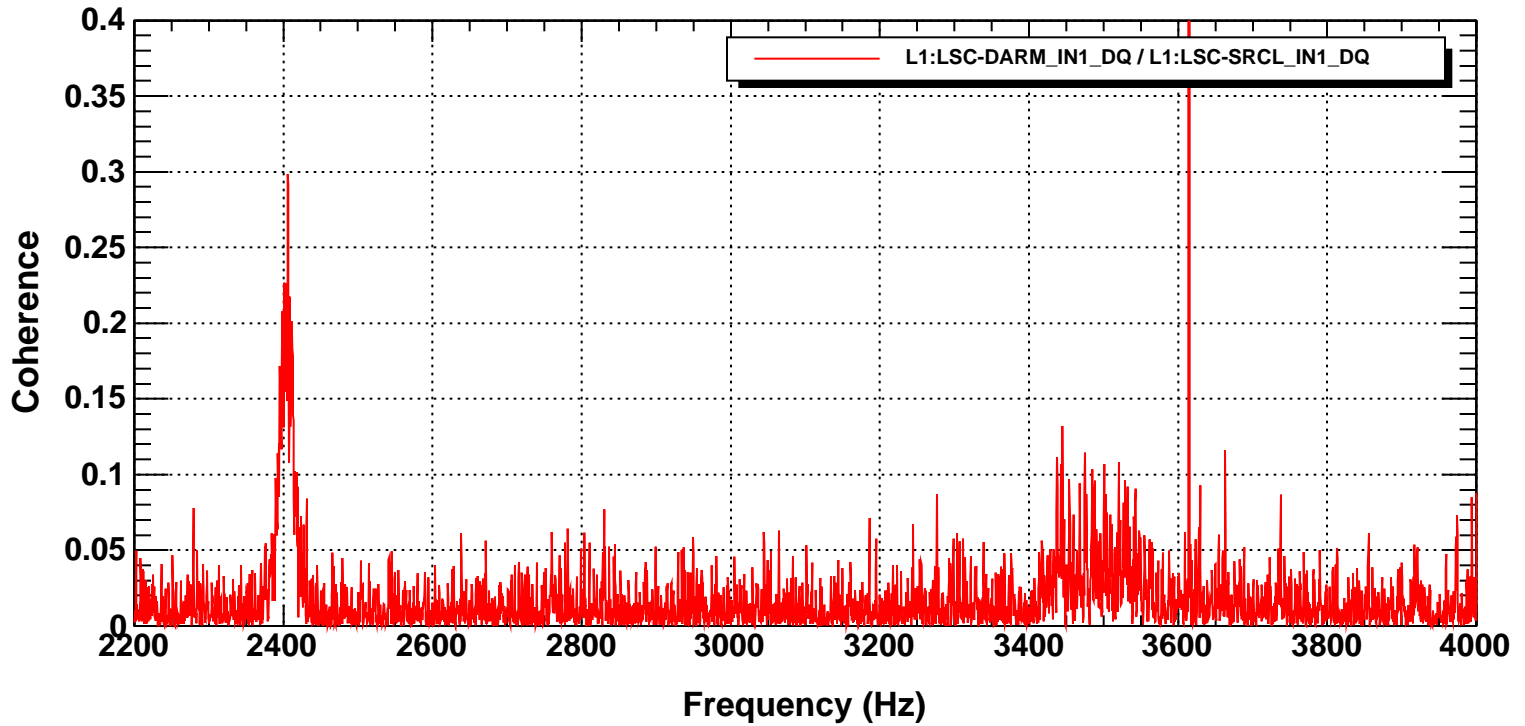

Power spectrum

T0=08/01/2016 09:00:00

Avg=100

BW=0.749994

Coherence

T0=08/01/2016 09:00:00

Avg=100

BW=0.749994