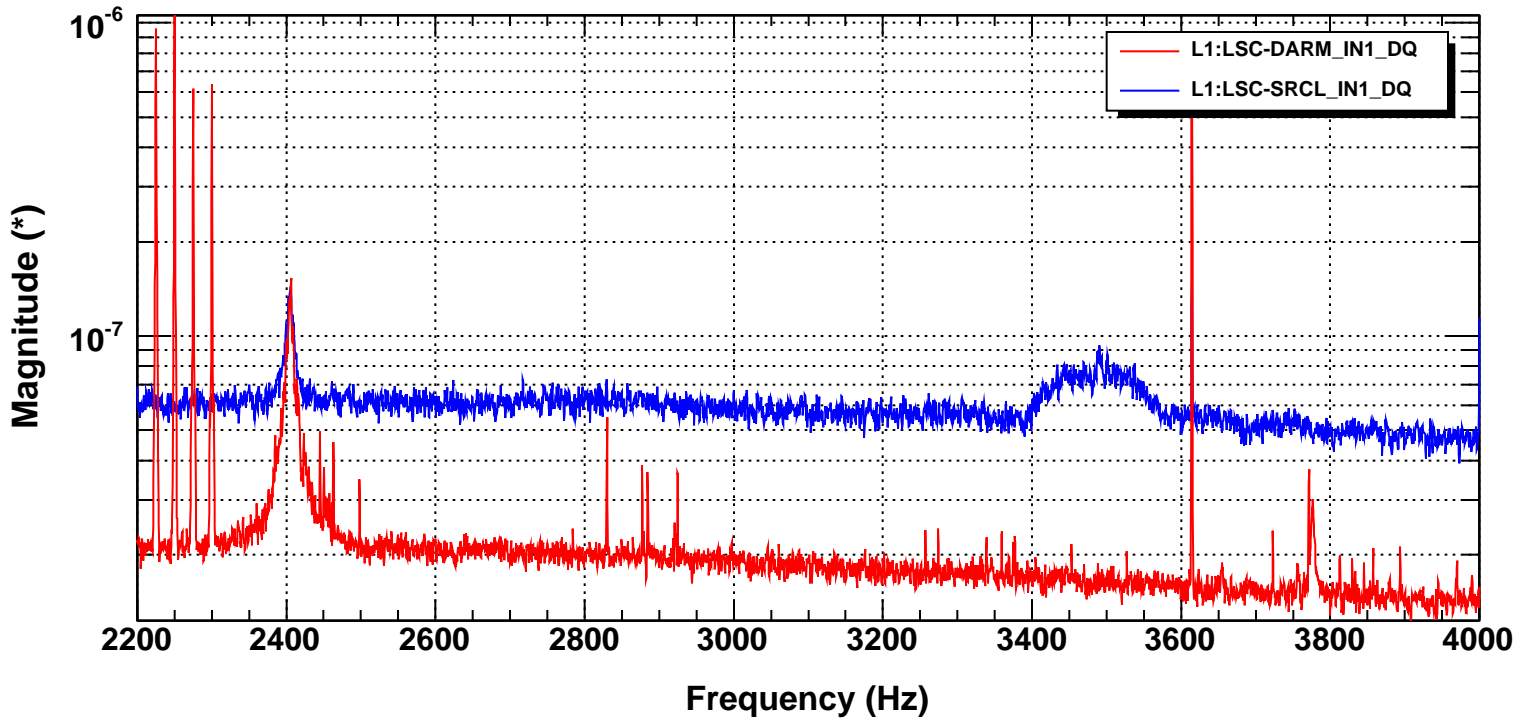

Power spectrum

T0=08/01/2016 09:00:00

Avg=100

BW=0.749994

Coherence

T0=08/01/2016 09:00:00

Avg=100

BW=0.749994