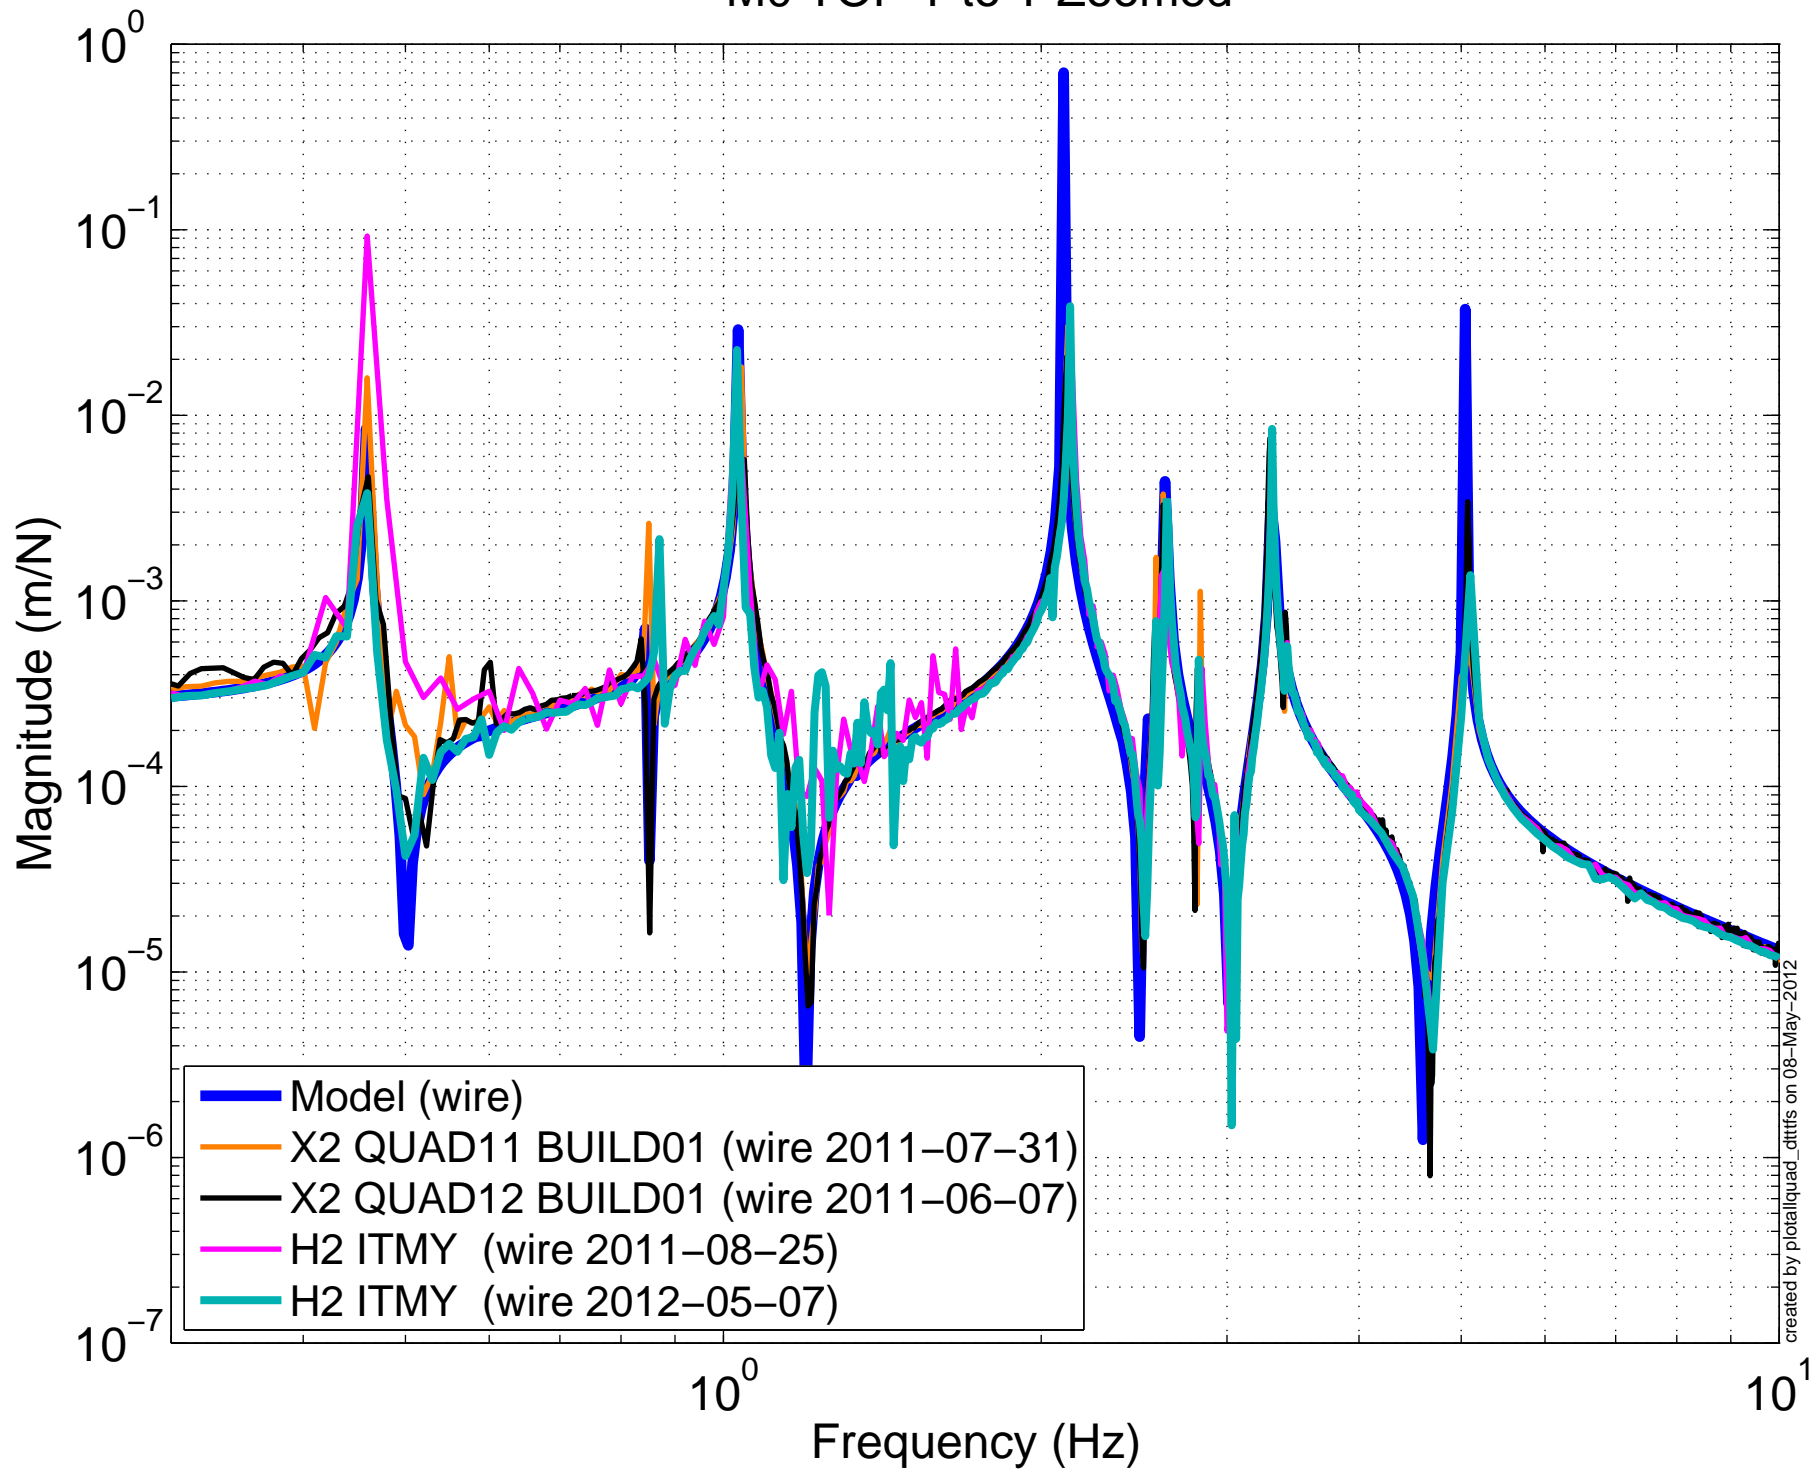

# M0 TOP T to T Zoomed

created by plotallquad\_dttfss on 08-May-2012