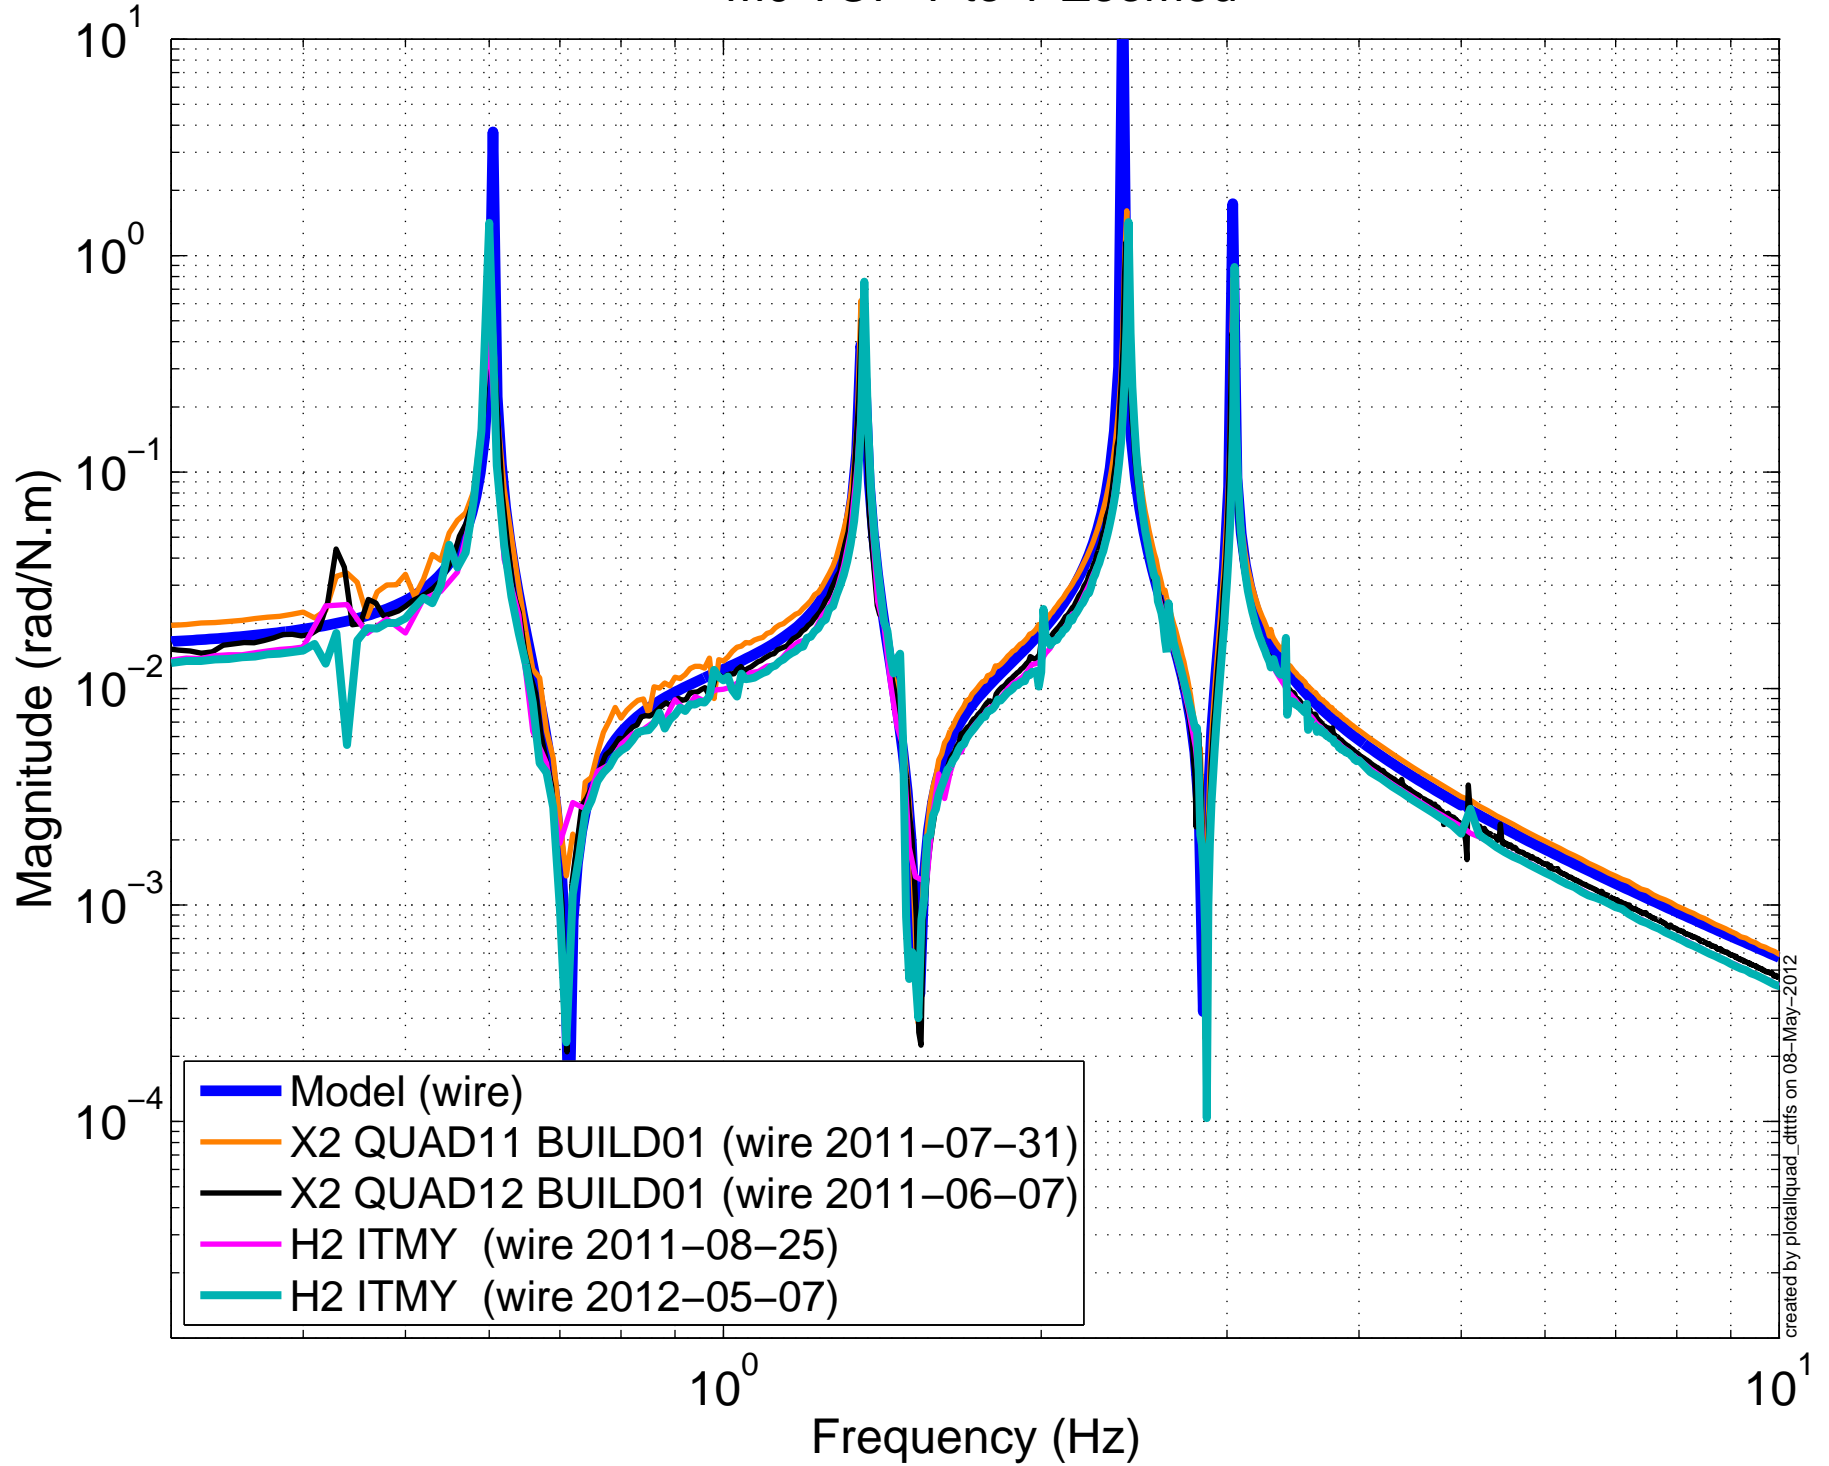

M0 TOP Y to Y Zoomed