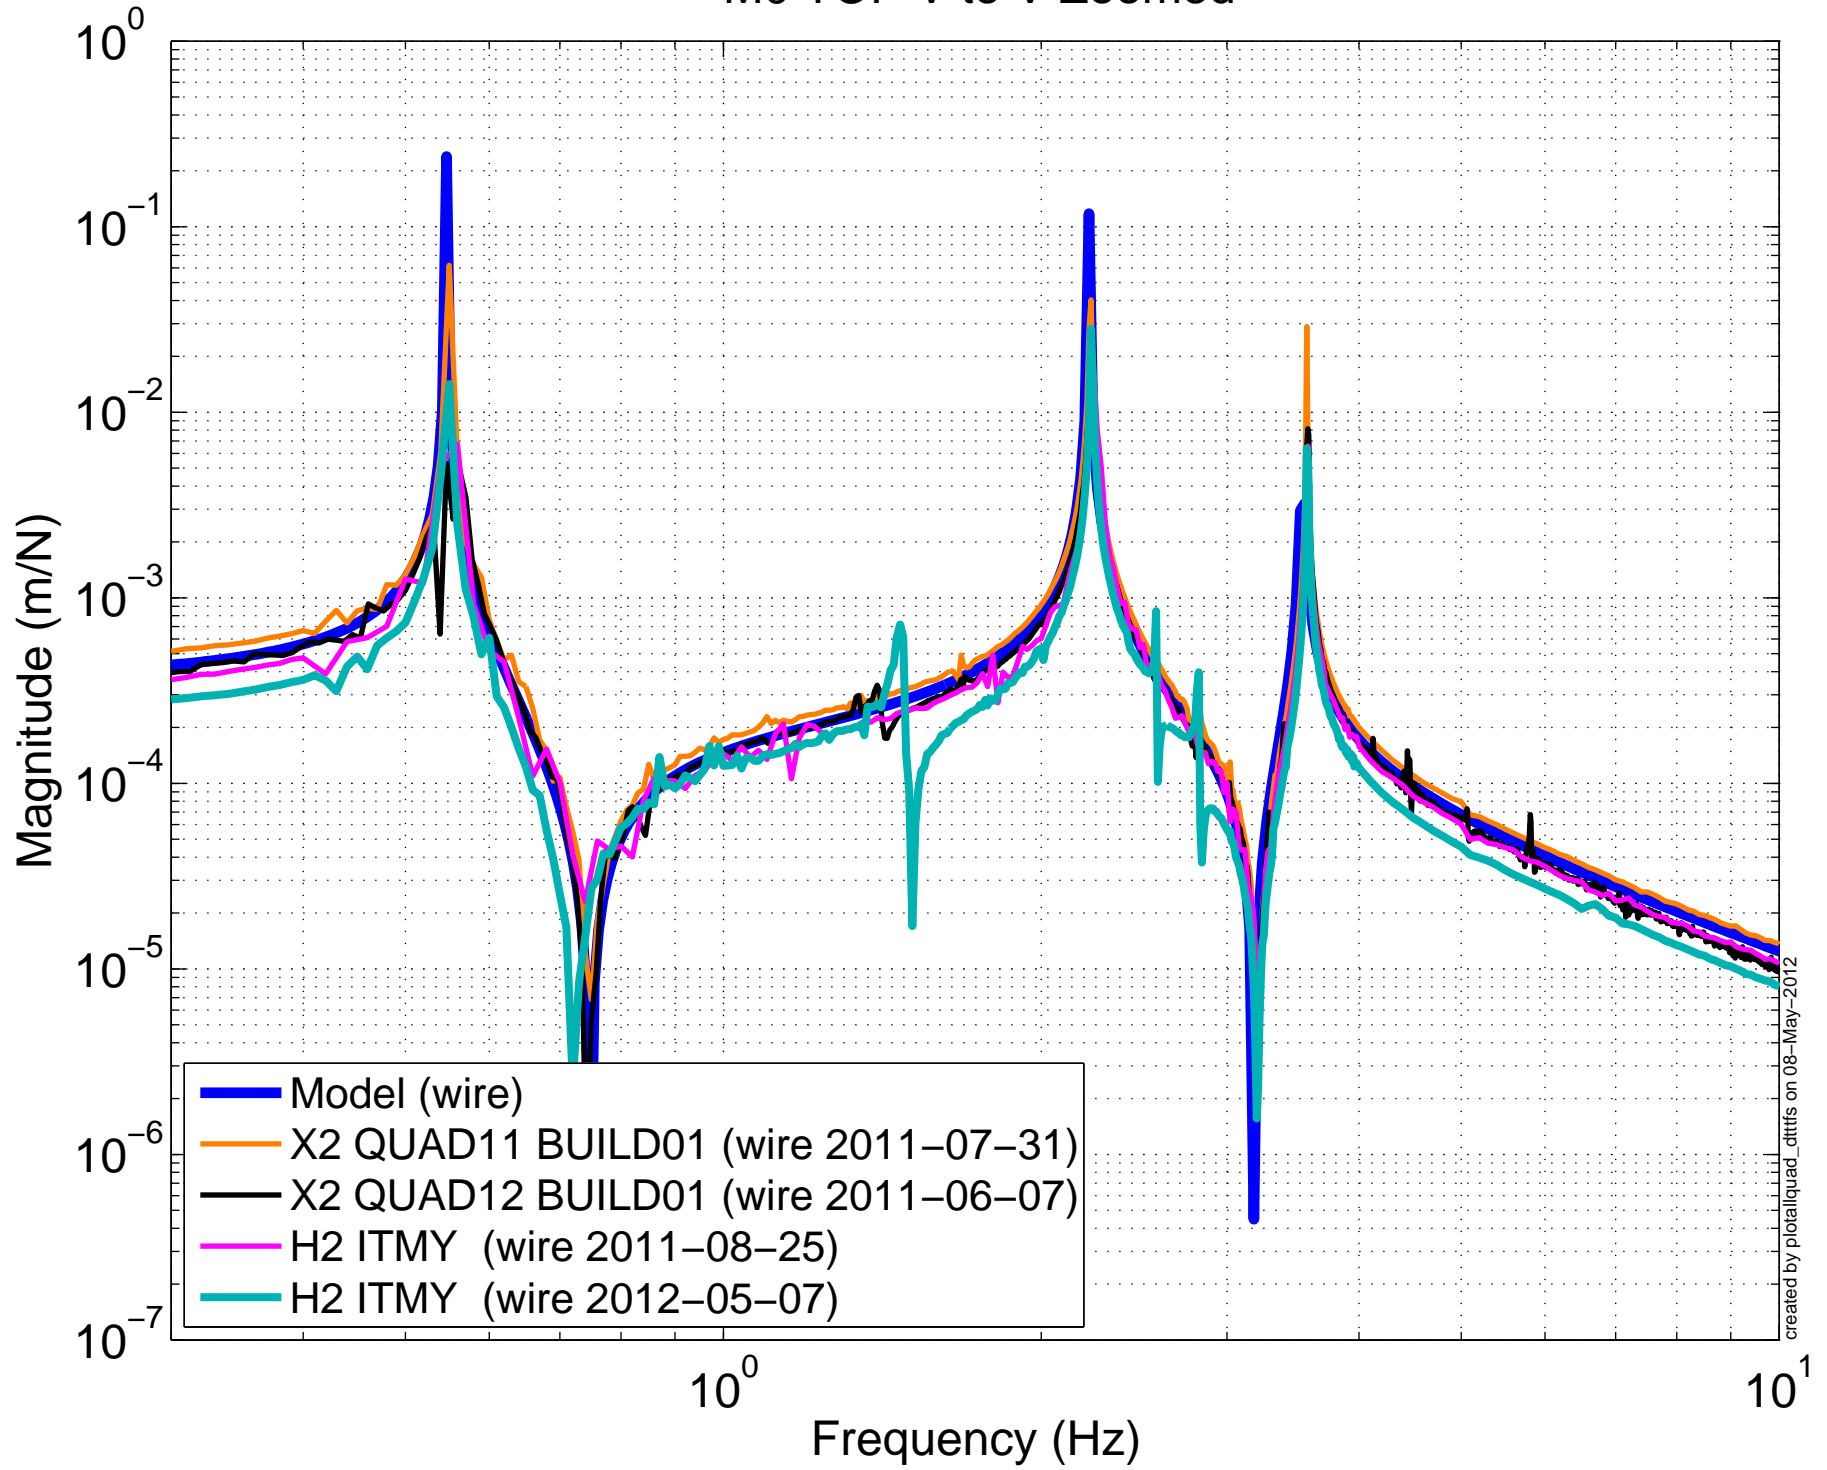

M0 TOP V to V Zoomed