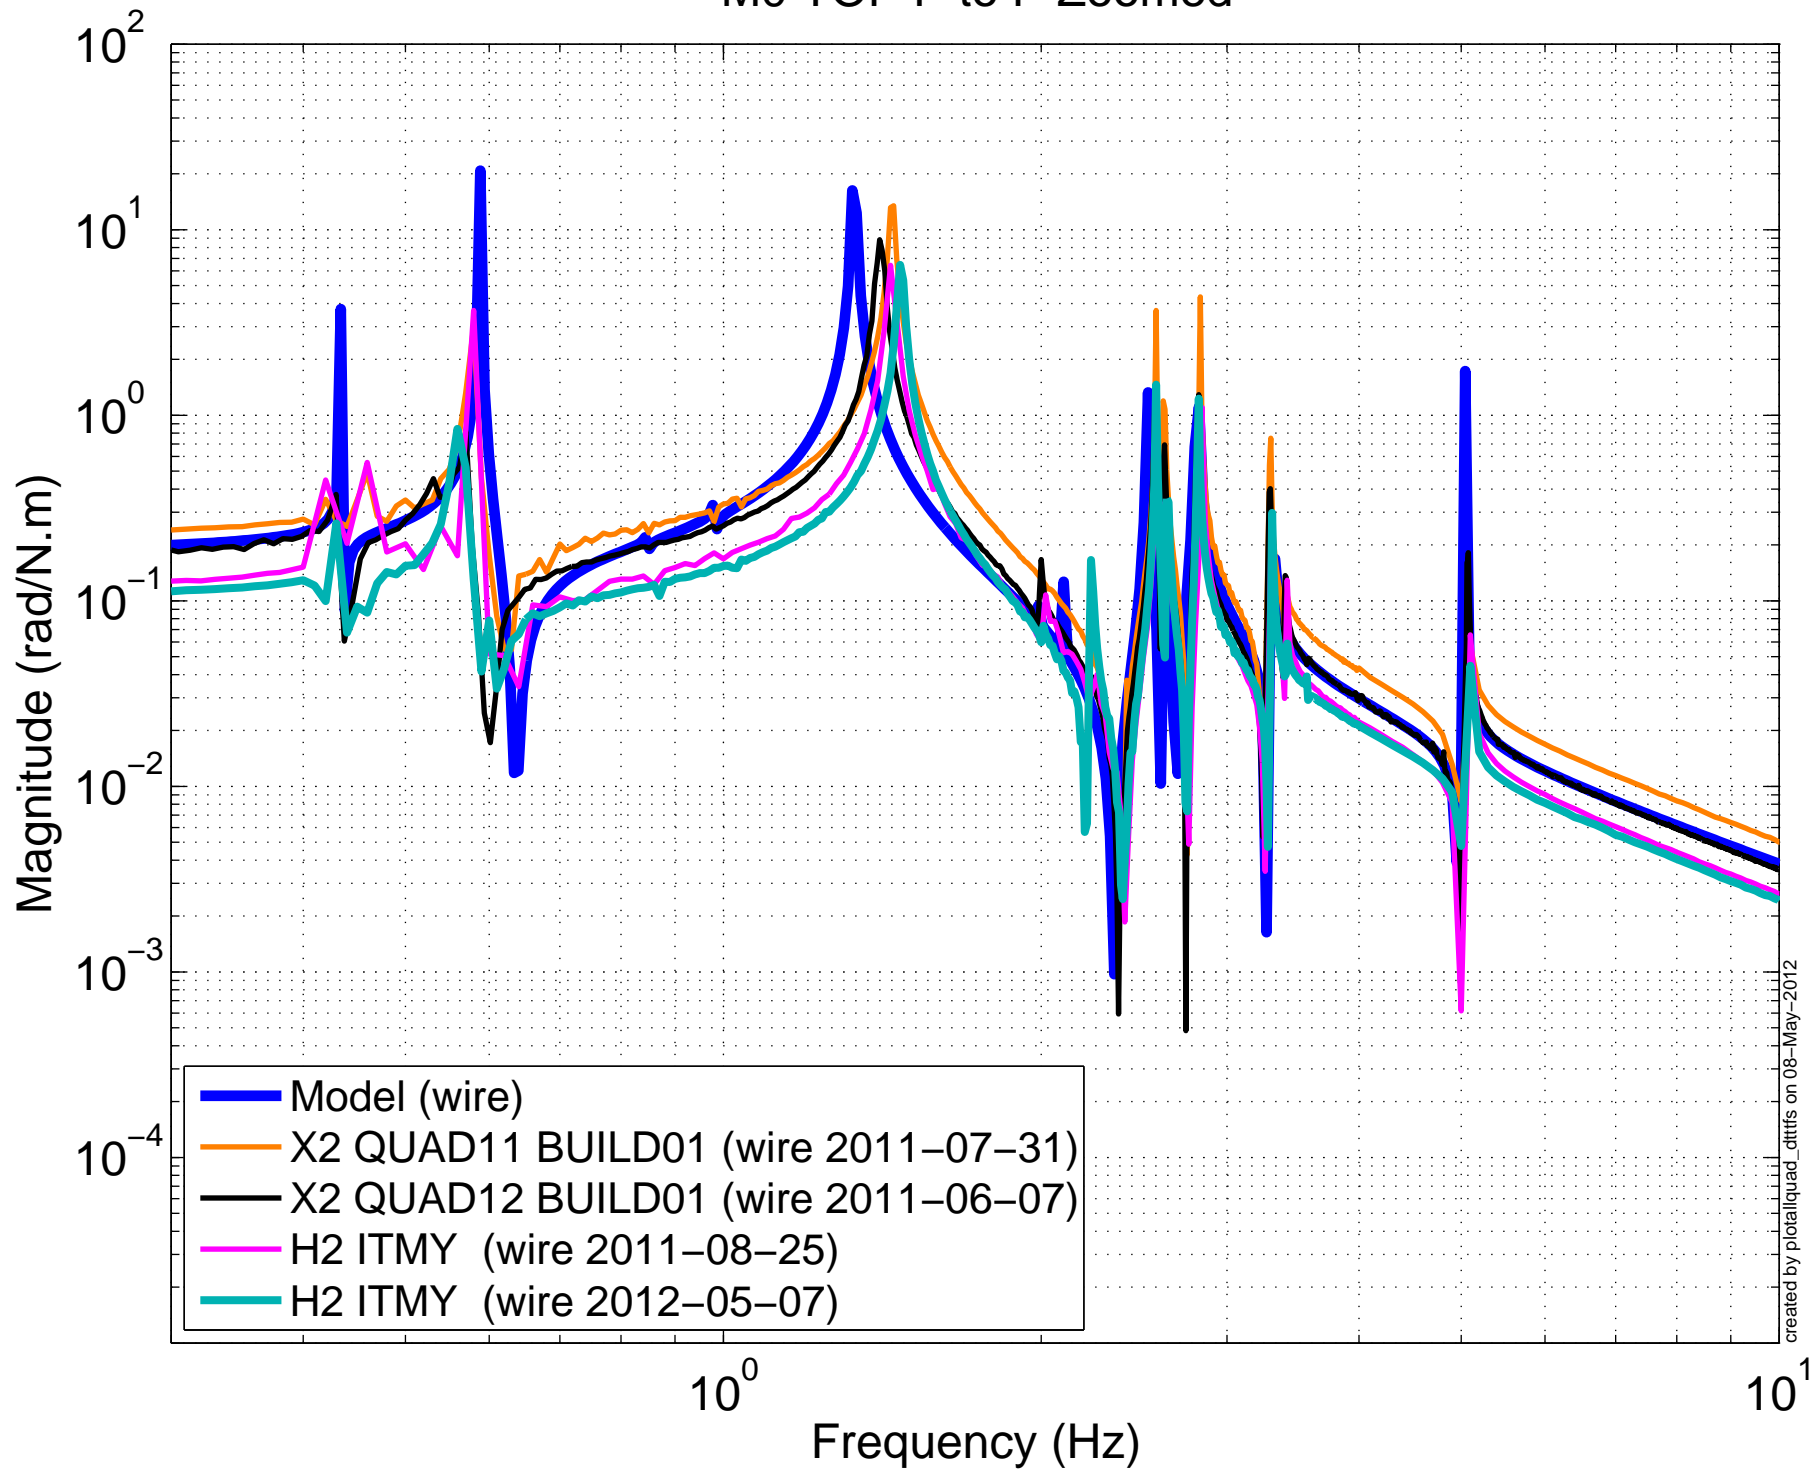

M0 TOP P to P Zoomed

created by plotallquad_dttfs on 08-May-2012