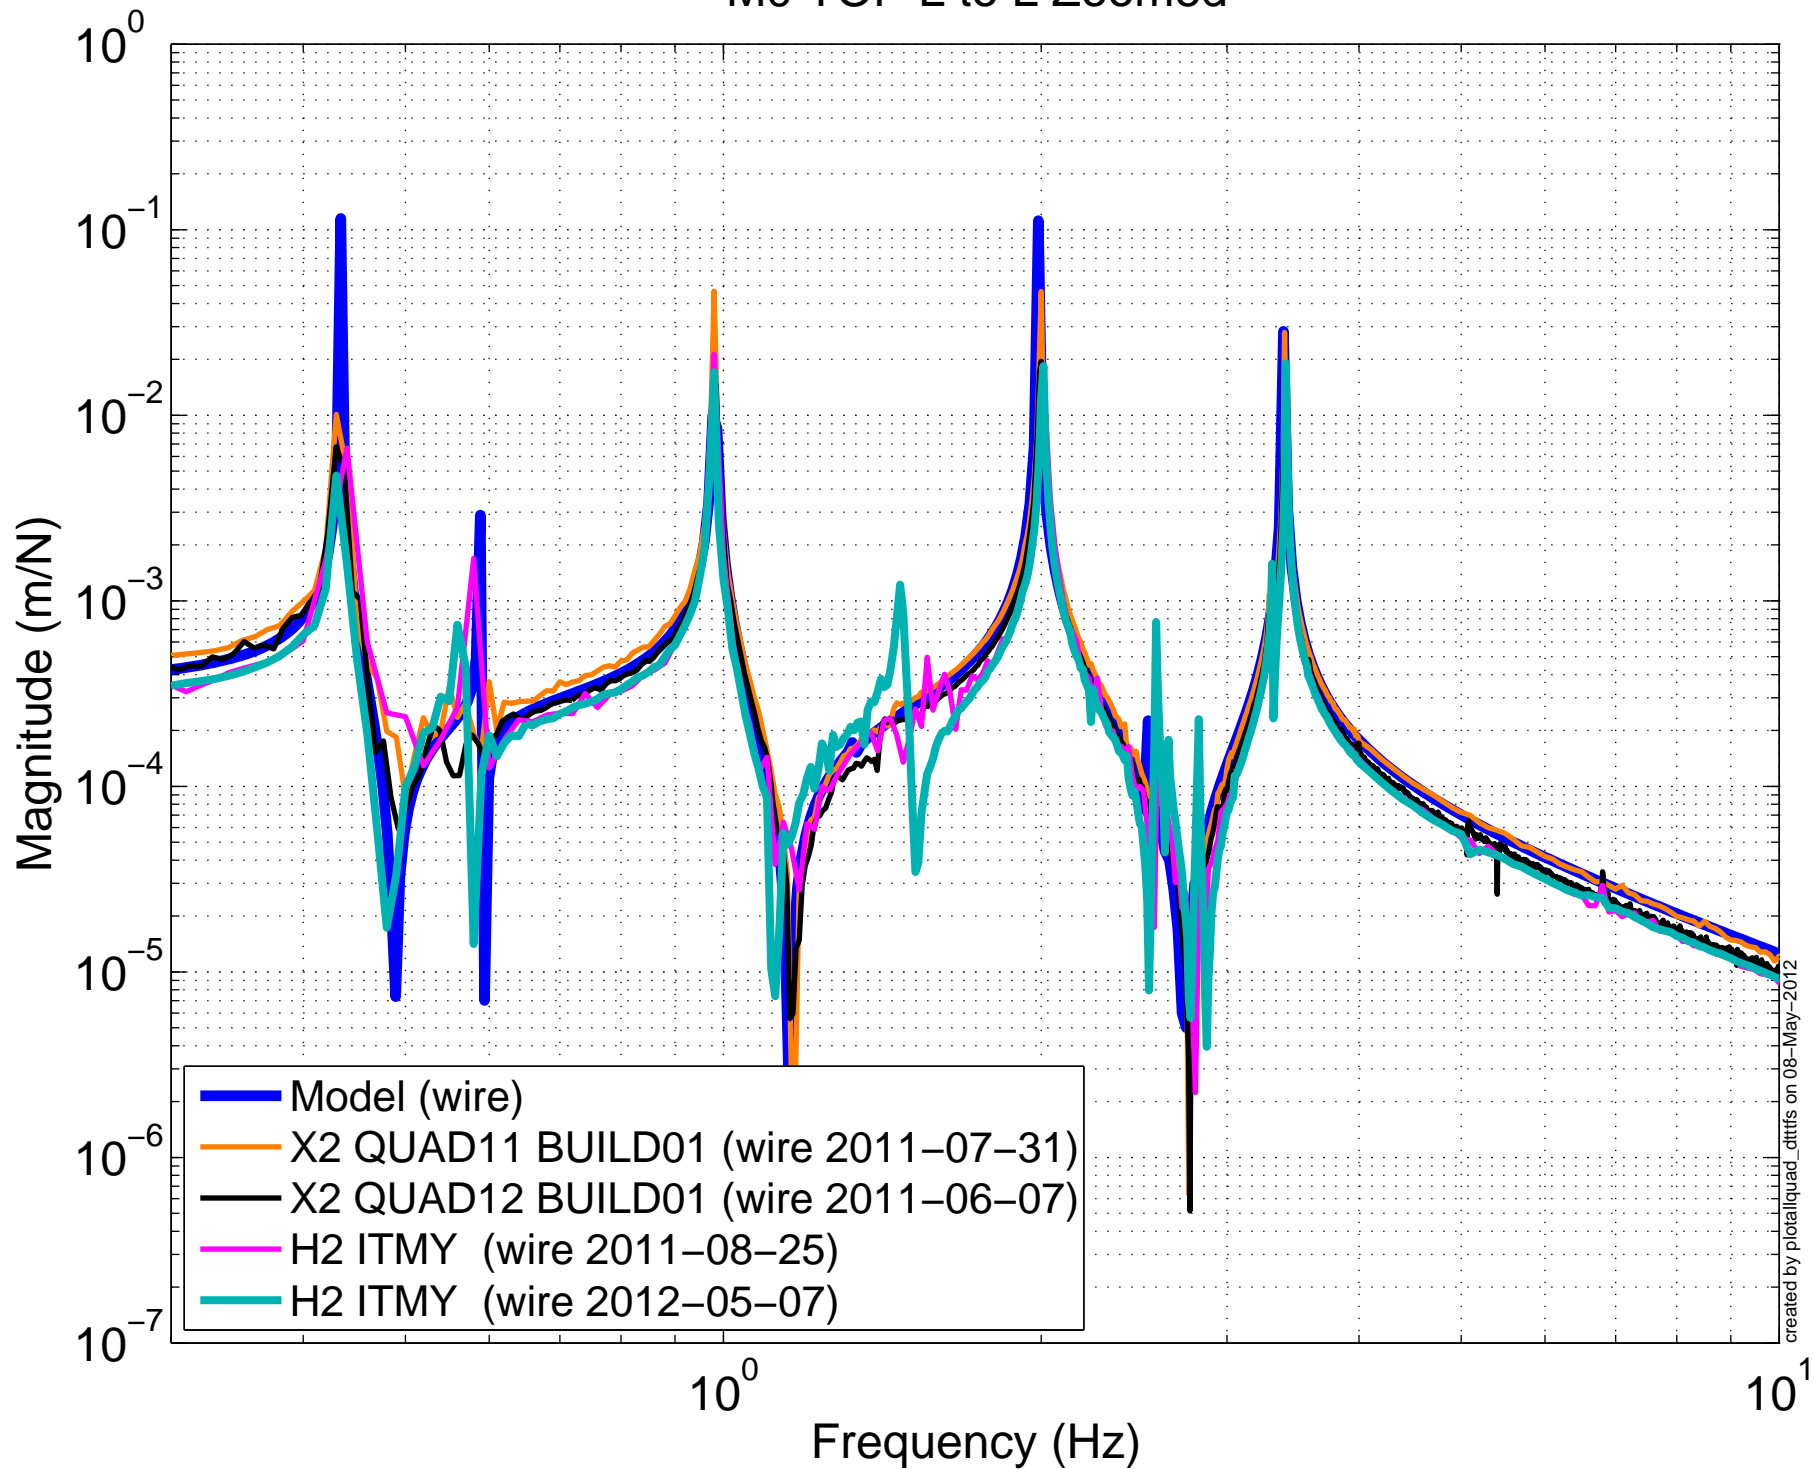

# M0 TOP T to T Zoomed

created by plotallquad\_dttfss on 08-May-2012