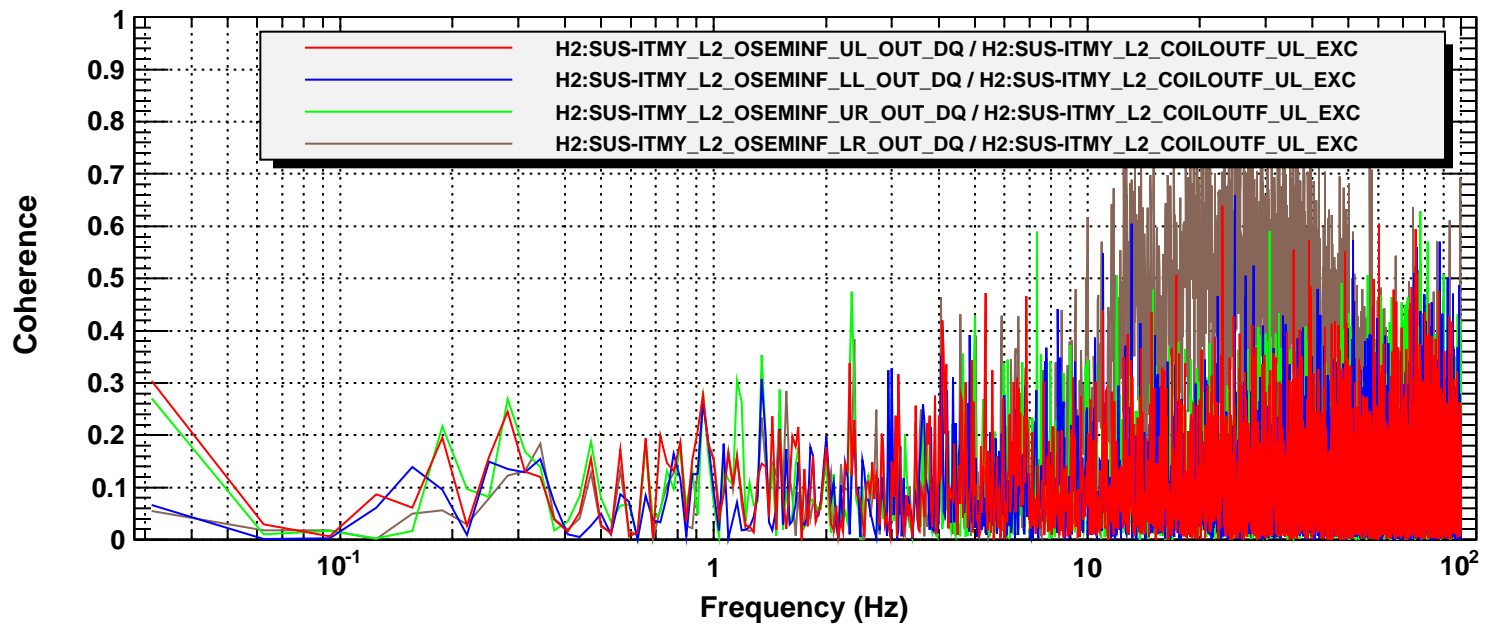

Transfer function

T0=16/05/2012 06:43:04

Avg=10

BW=0.0468749

Coherence

T0=16/05/2012 06:43:04

Avg=10

BW=0.0468749