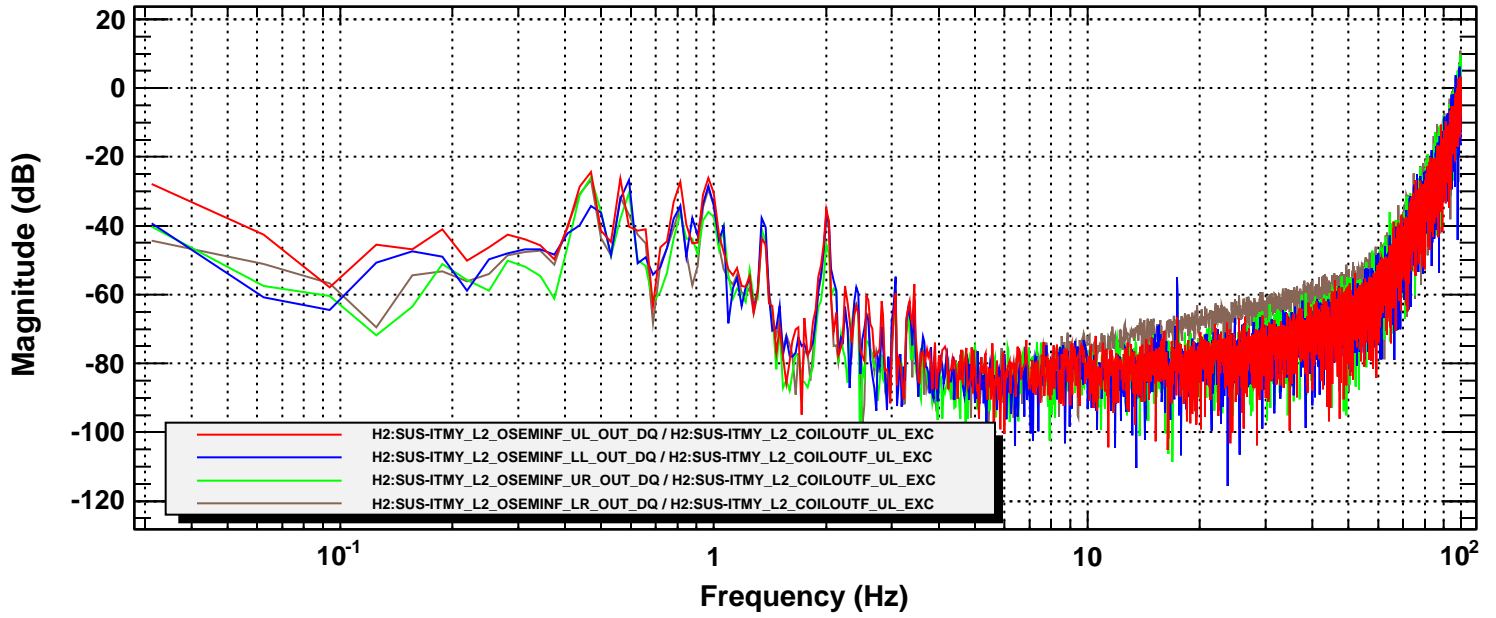

Transfer function

T0=16/05/2012 06:43:04

Avg=10

BW=0.0468749

Coherence

T0=16/05/2012 06:43:04

Avg=10

BW=0.0468749