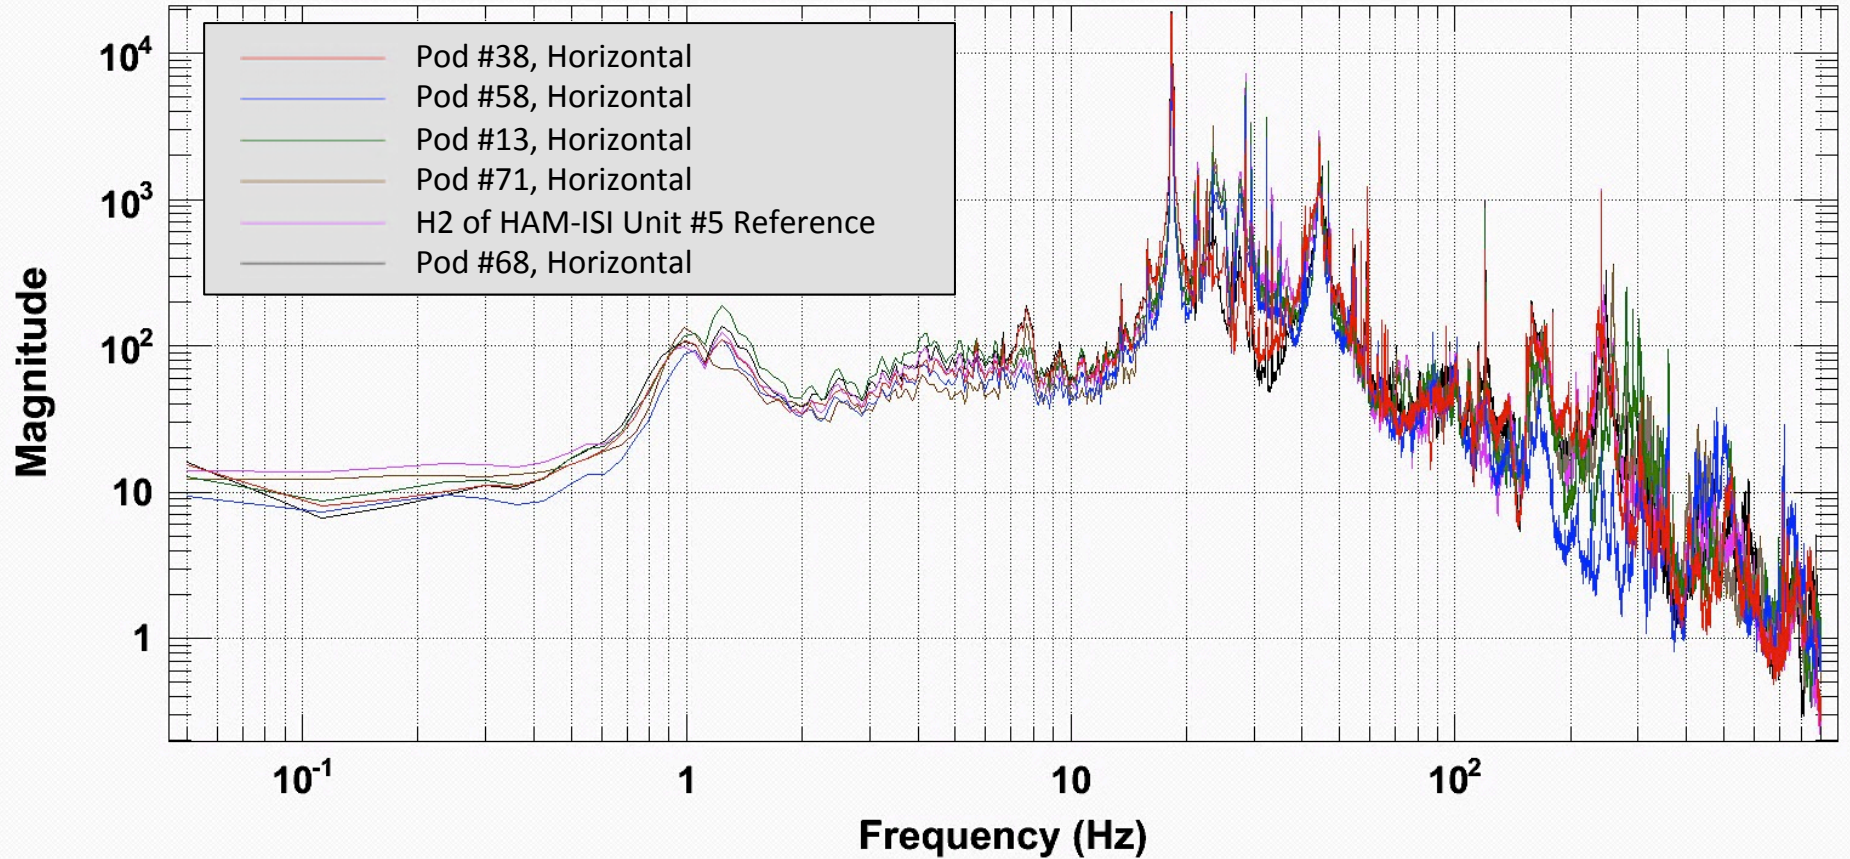

GS13 Shipment #3759 – Huddle Test

Power spectrum

T0=11/05/2012 16:34:26

Avg=50

BW=0.0937493

GS13 Shipment #3759 – Huddle Test

Power spectrum

T0=16/05/2012 21:25:38

Avg=50

BW=0.0937493