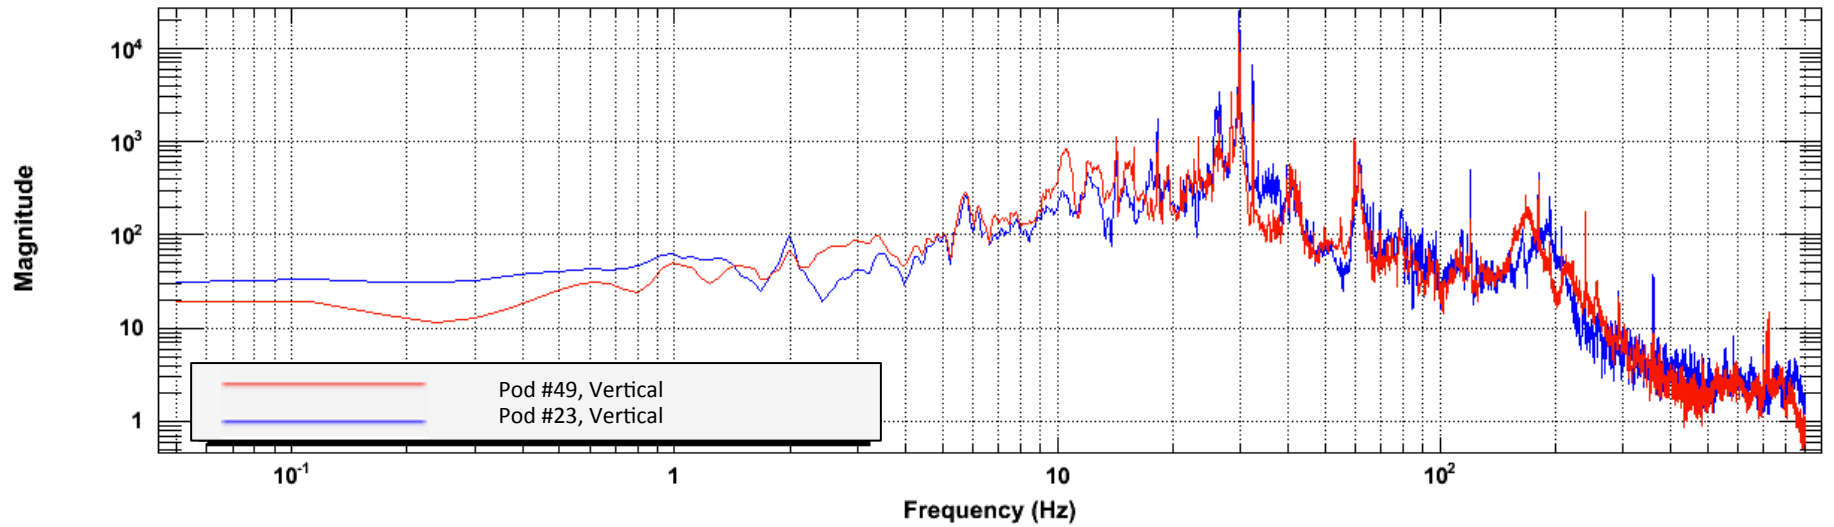

GS13 Shipment #3759 – Huddle Test

Power spectrum

T0=11/05/2012 16:34:26

Avg=50

BW=0.0937493

GS13 Shipment #3759 – Huddle Test

Power spectrum

T0=16/05/2012 21:25:38

Avg=50

BW=0.0937493