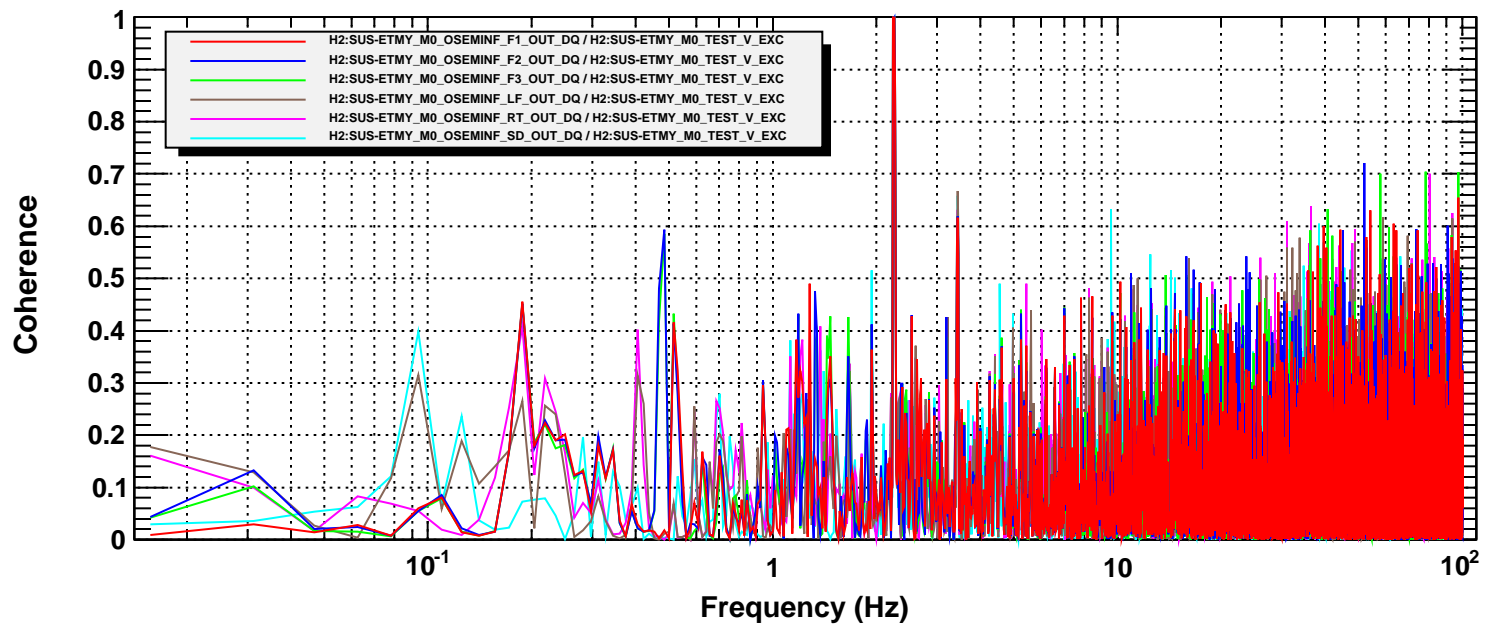

Transfer function

T0=21/05/2012 20:03:01

Avg=10

BW=0.0234374

Coherence

T0=21/05/2012 20:03:01

Avg=10

BW=0.0234374