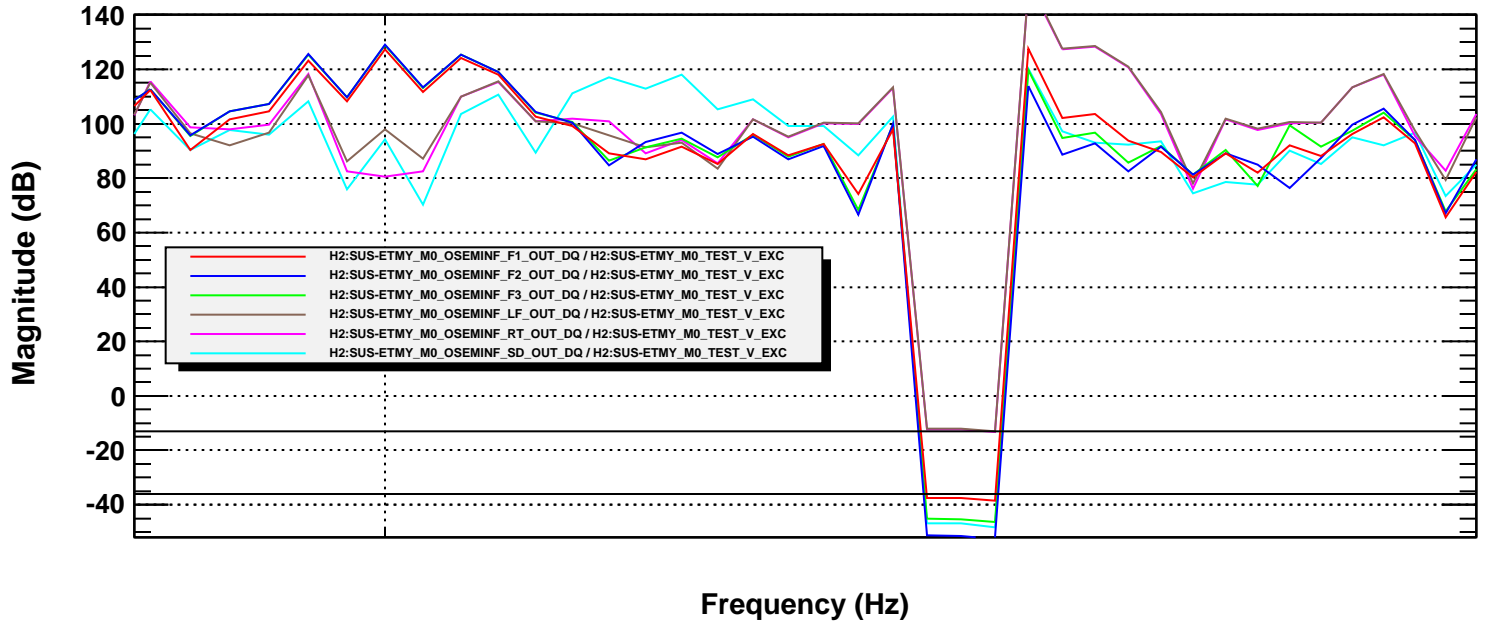

Transfer function

T0=21/05/2012 20:03:01

Avg=10

BW=0.0234374

Coherence

T0=21/05/2012 20:03:01

Avg=10

BW=0.0234374