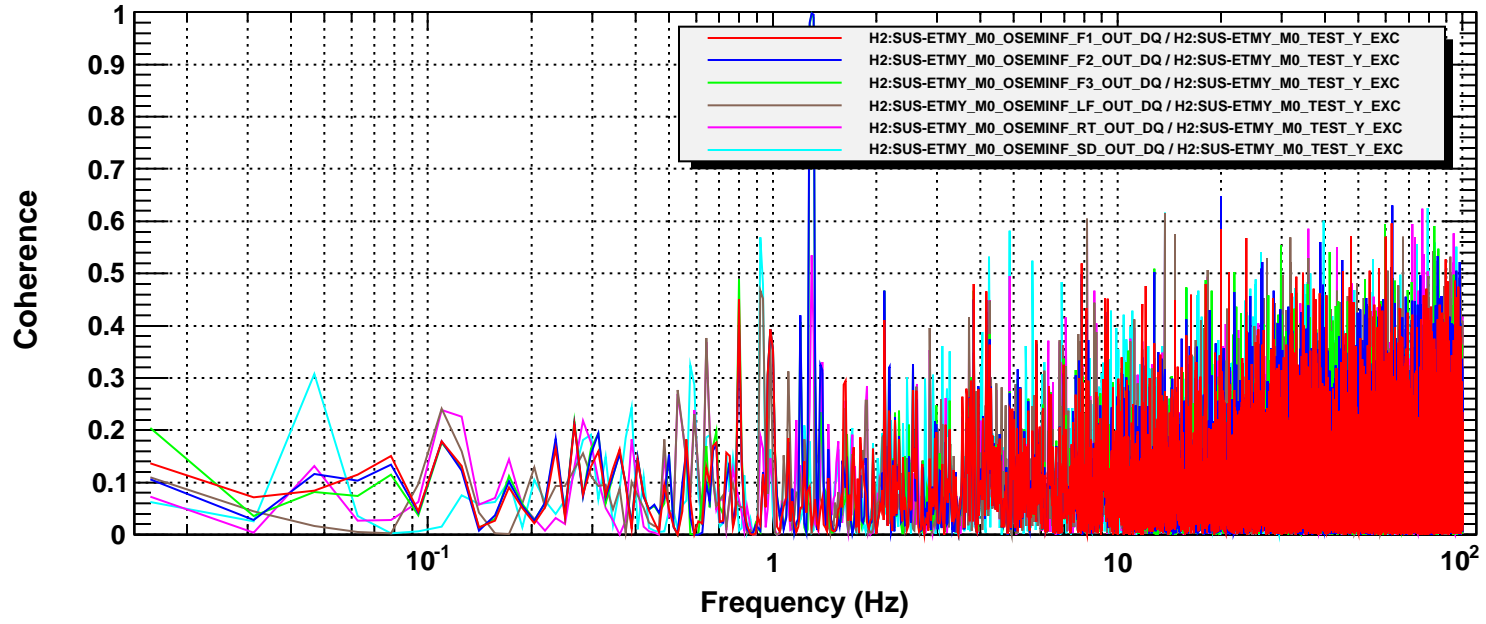

**Transfer function**

T0=21/05/2012 20:21:58

Avg=10

BW=0.0234374

**Coherence**

T0=21/05/2012 20:21:58

Avg=10

BW=0.0234374