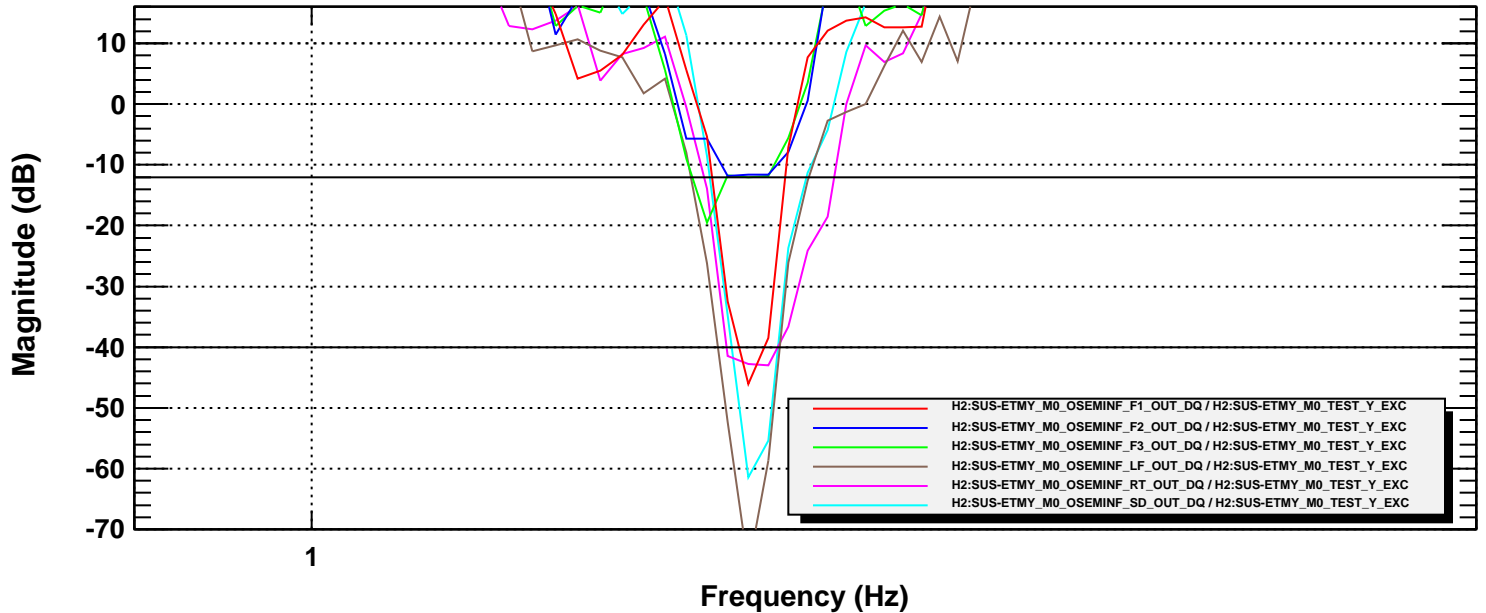

**Transfer function**

T0=21/05/2012 20:21:58

Avg=10

BW=0.0234374

**Coherence**

T0=21/05/2012 20:21:58

Avg=10

BW=0.0234374