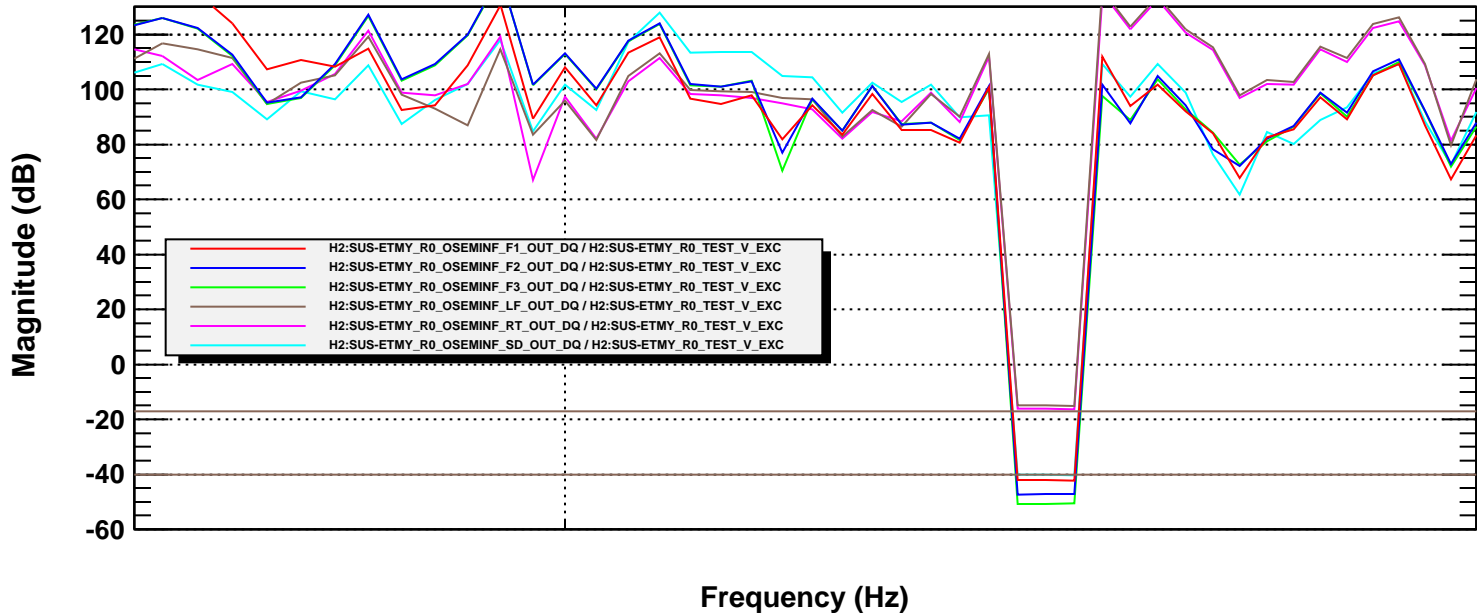

**Transfer function**

T0=21/05/2012 21:14:56

Avg=10

BW=0.0234374

**Coherence**

T0=21/05/2012 21:14:56

Avg=10

BW=0.0234374