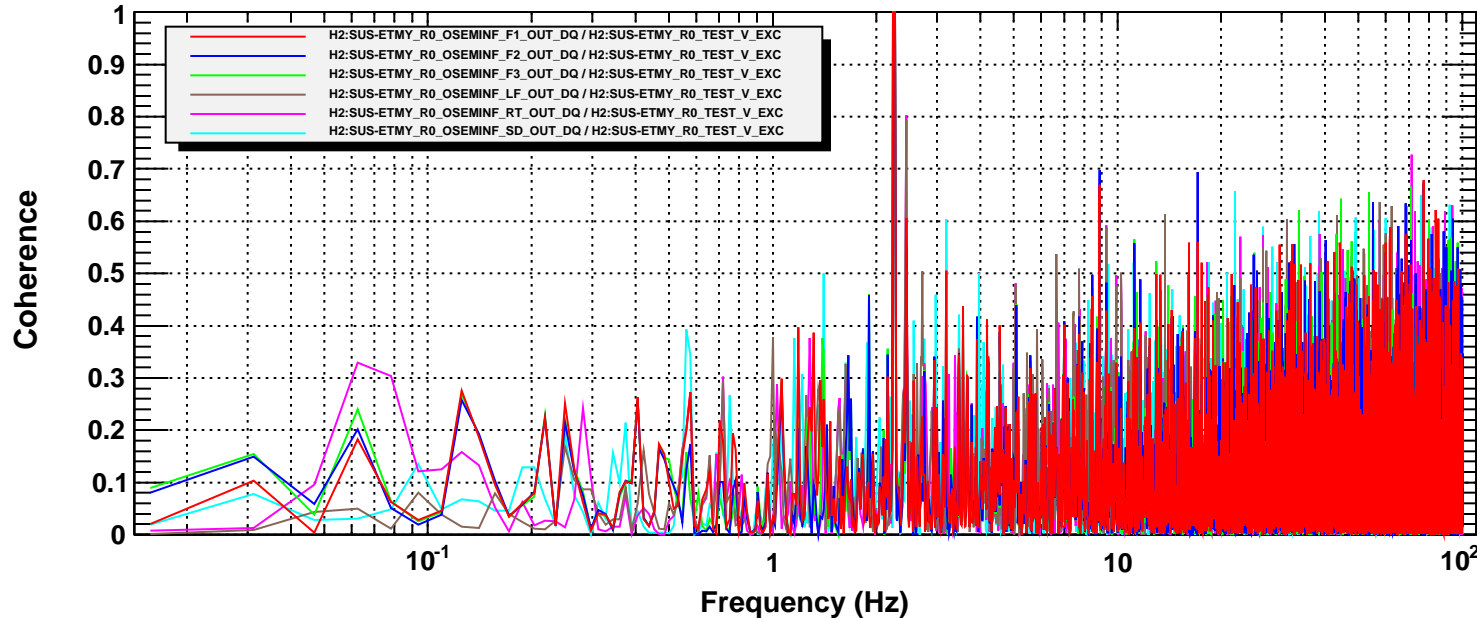

**Transfer function**

T0=21/05/2012 21:14:56

Avg=10

BW=0.0234374

**Coherence**

T0=21/05/2012 21:14:56

Avg=10

BW=0.0234374