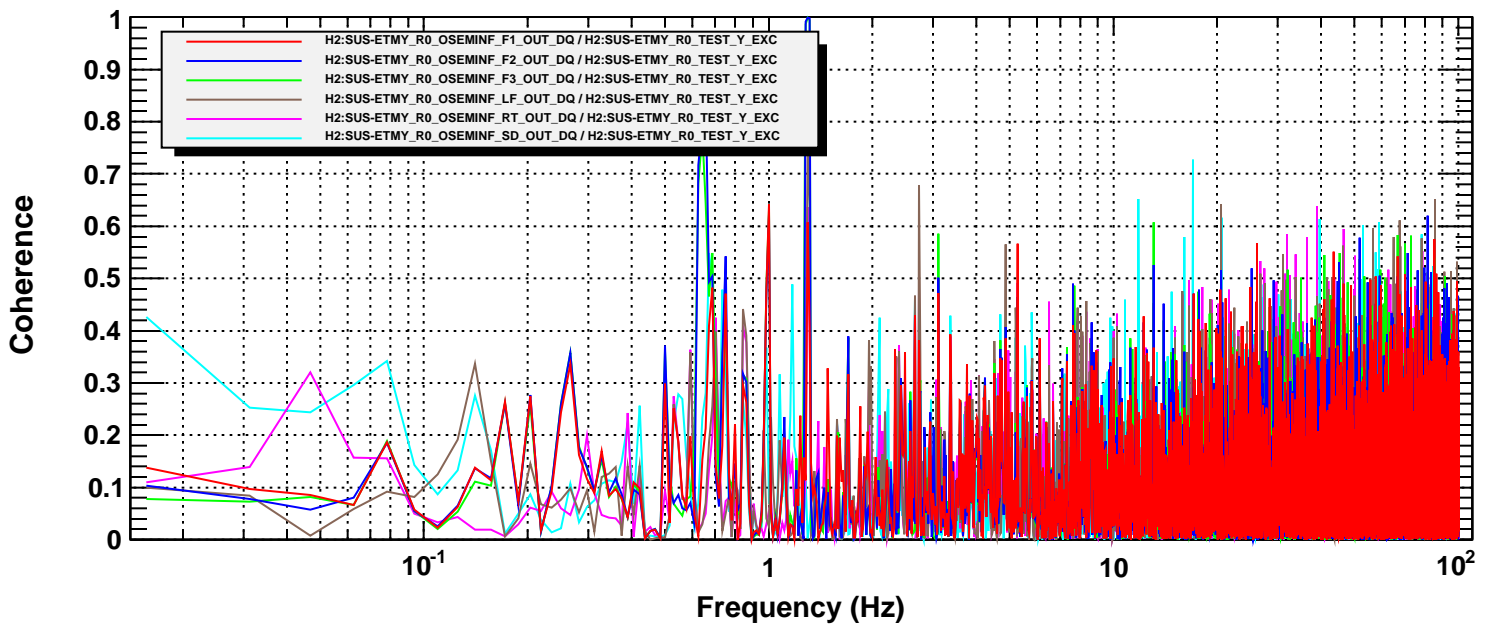

Transfer function

T0=21/05/2012 21:29:56

Avg=10

BW=0.0234374

Coherence

T0=21/05/2012 21:29:56

Avg=10

BW=0.0234374