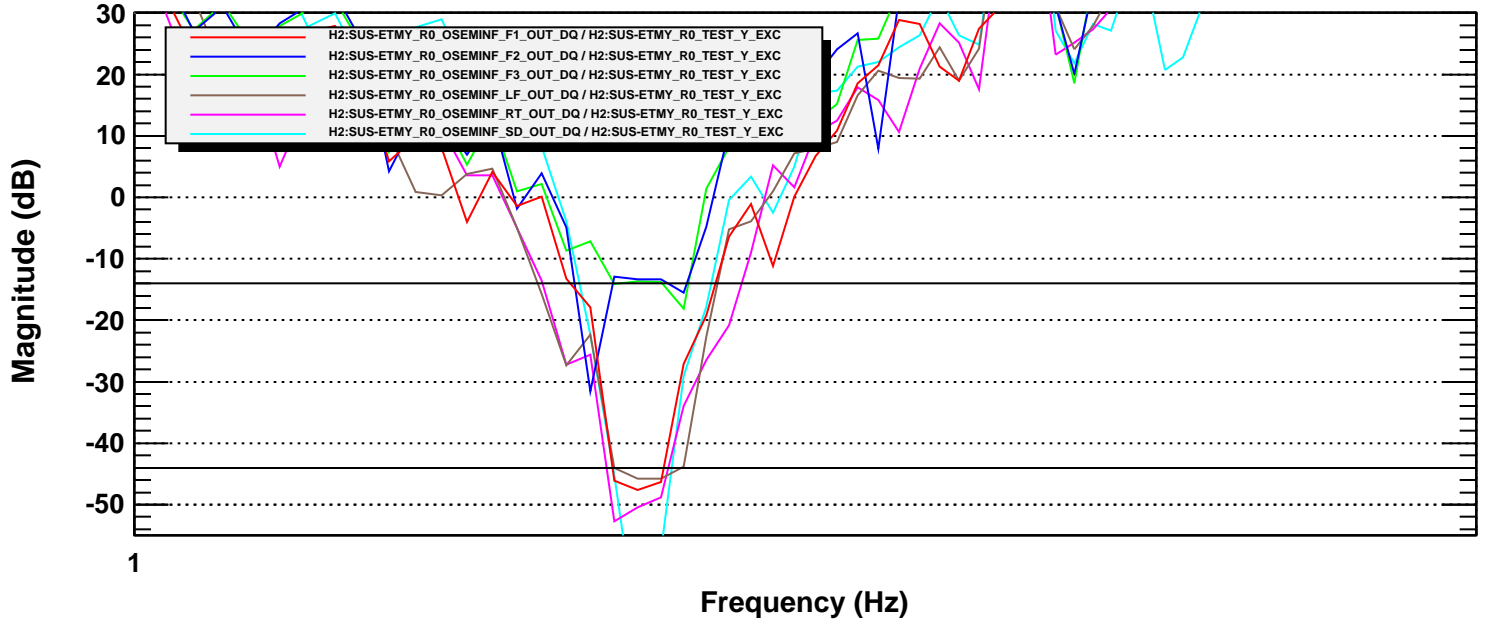

Transfer function

T0=21/05/2012 21:29:56

Avg=10

BW=0.0234374

Coherence

T0=21/05/2012 21:29:56

Avg=10

BW=0.0234374