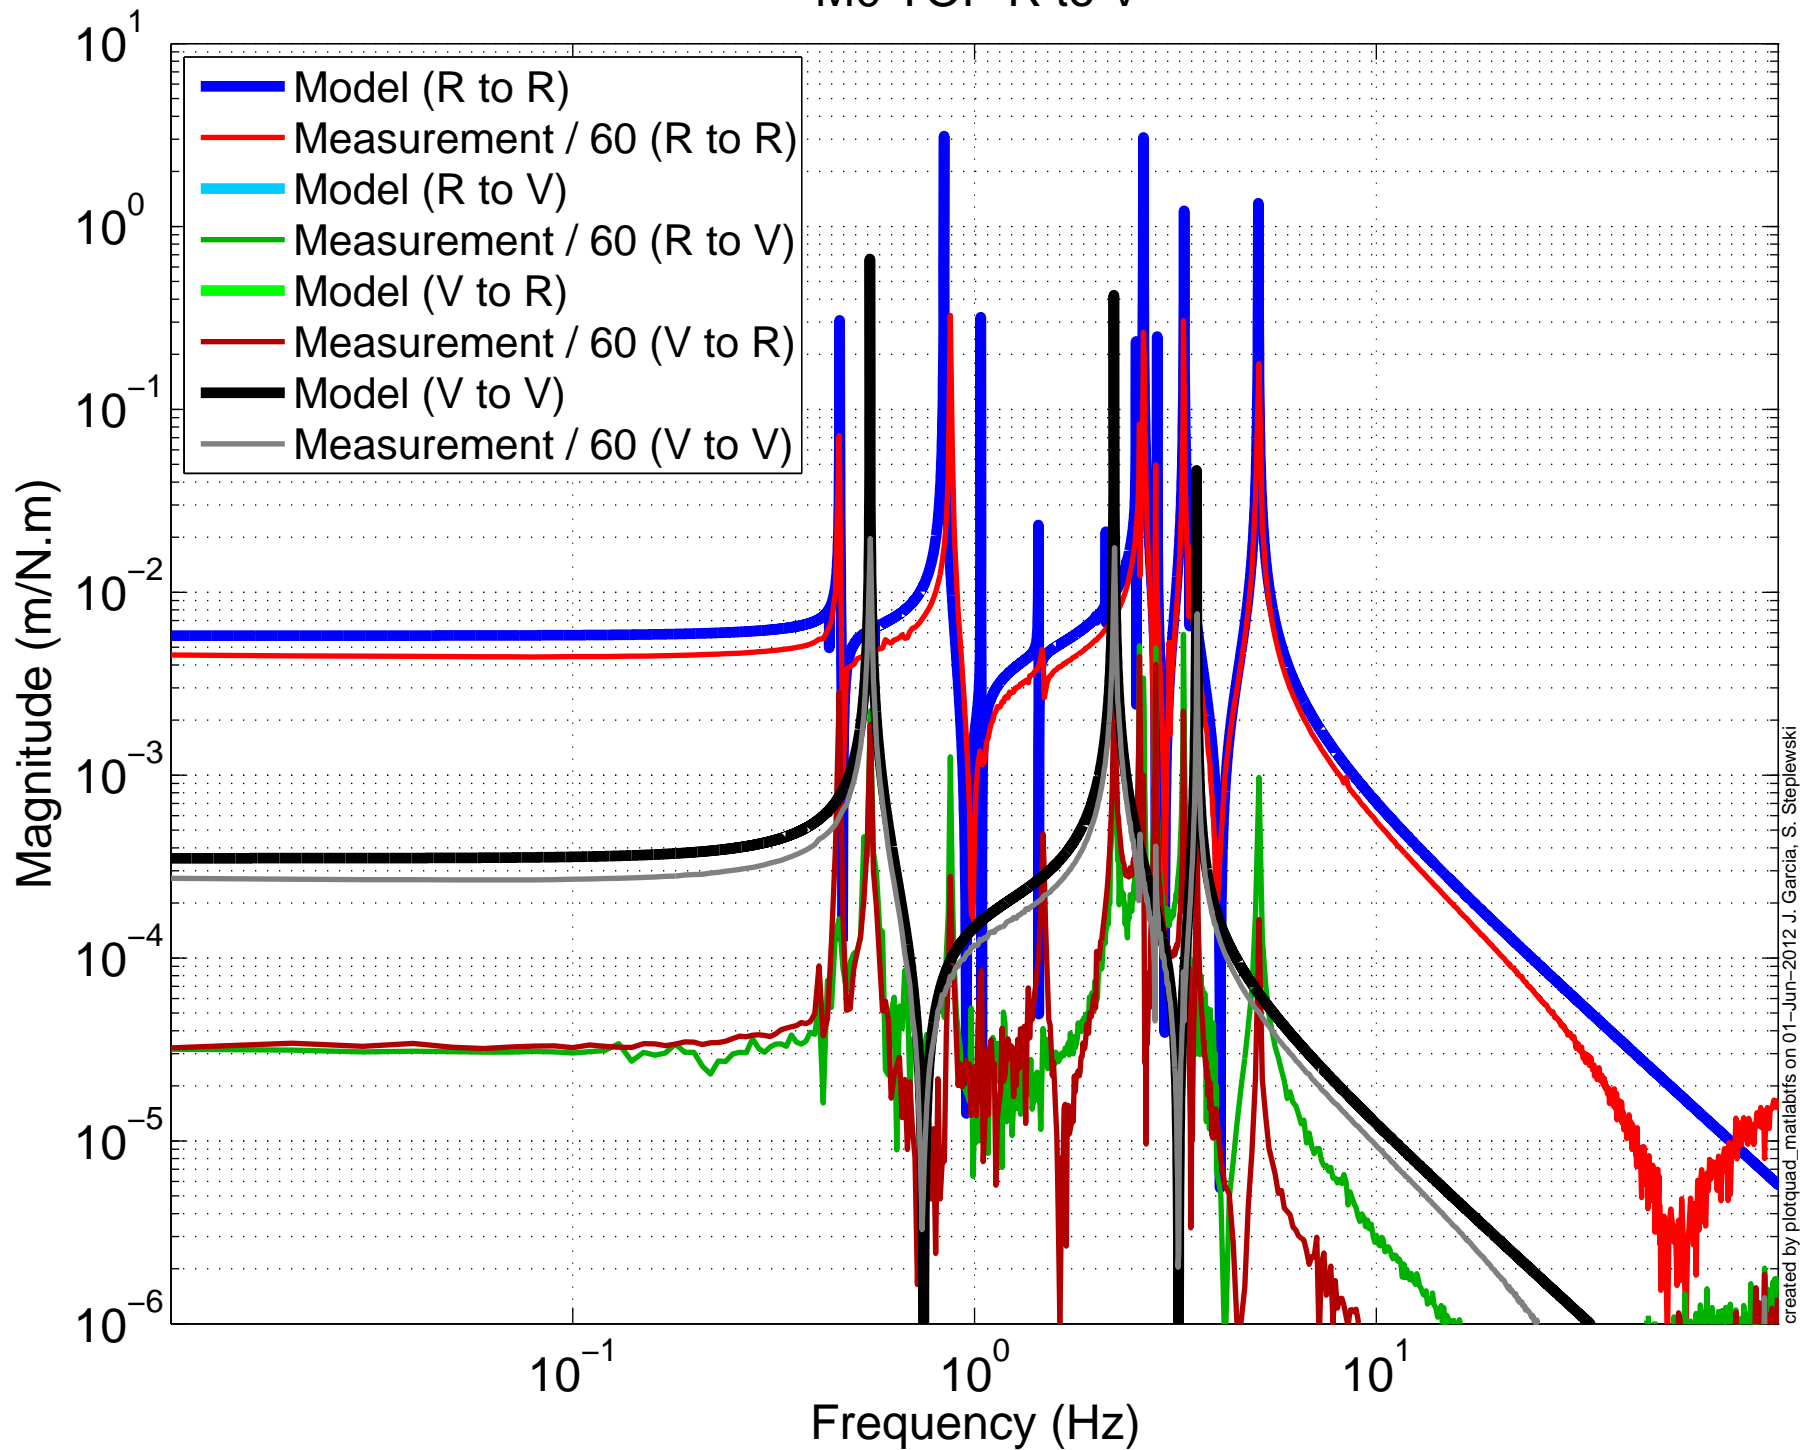

H2SUSITMY BUILD

M0 TOP R to V