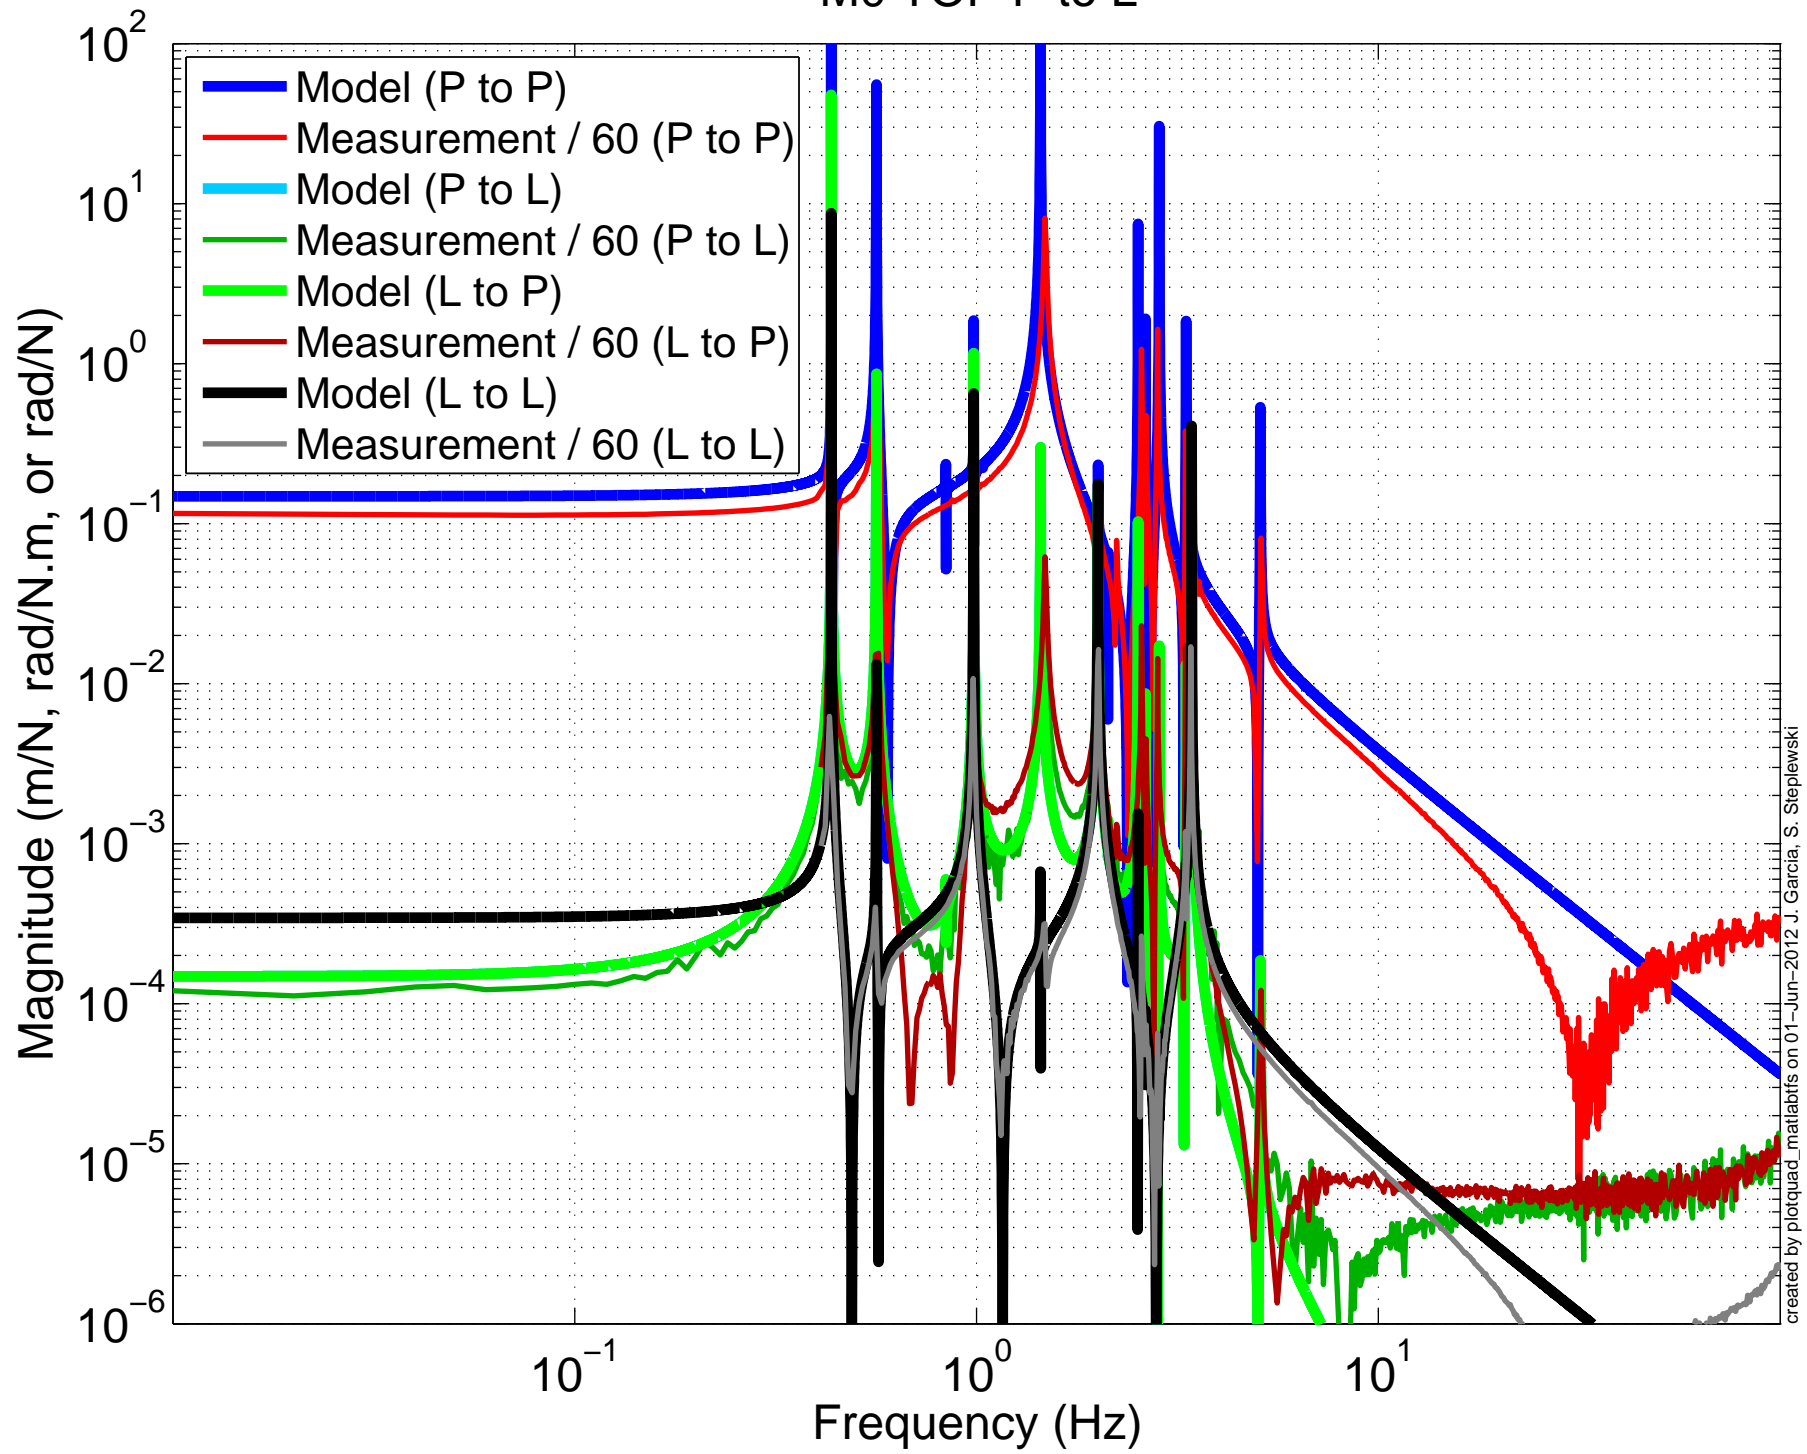

H2SUSITMY BUILD

M0 TOP P to L