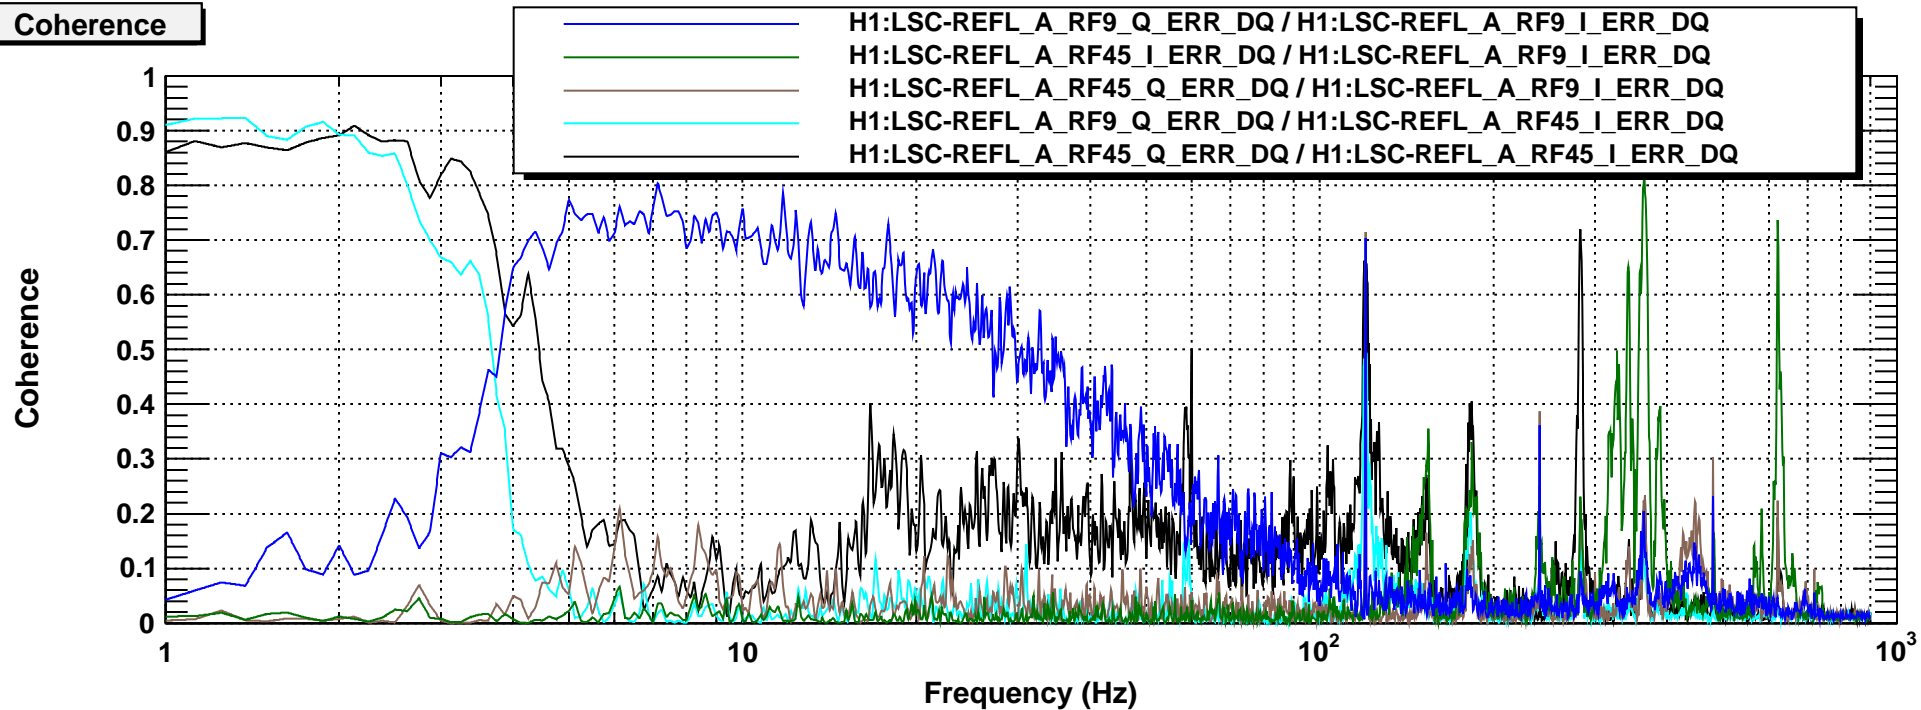

Power spectrum

T0=07/10/2016 18:06:00

Coherence

Avg=100

BW=0.187499