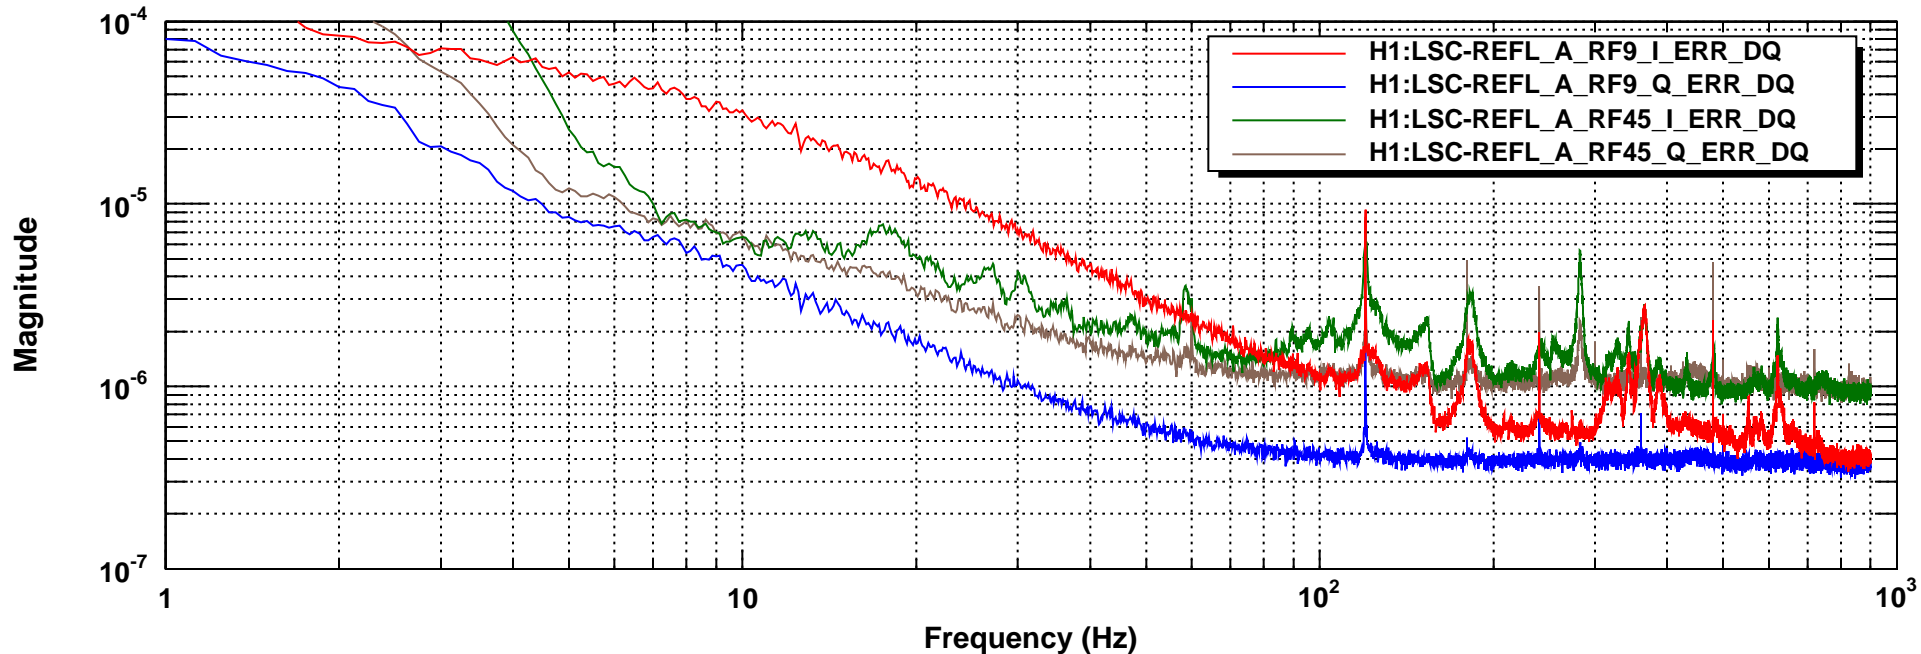

Power spectrum

T0=07/10/2016 18:06:00

Coherence

Avg=100

BW=0.187499