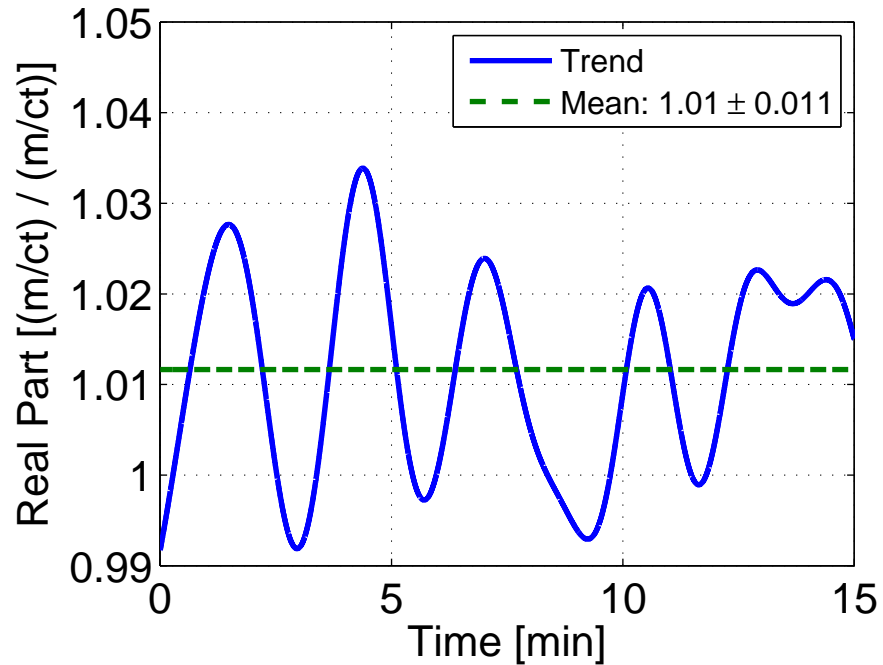

Relative PUM/UIM Actuation Strength Change

Relative TST Actuation Strength Change

t0 = Oct 11 2016 02:51:00 UTC

t0 = 1160189477