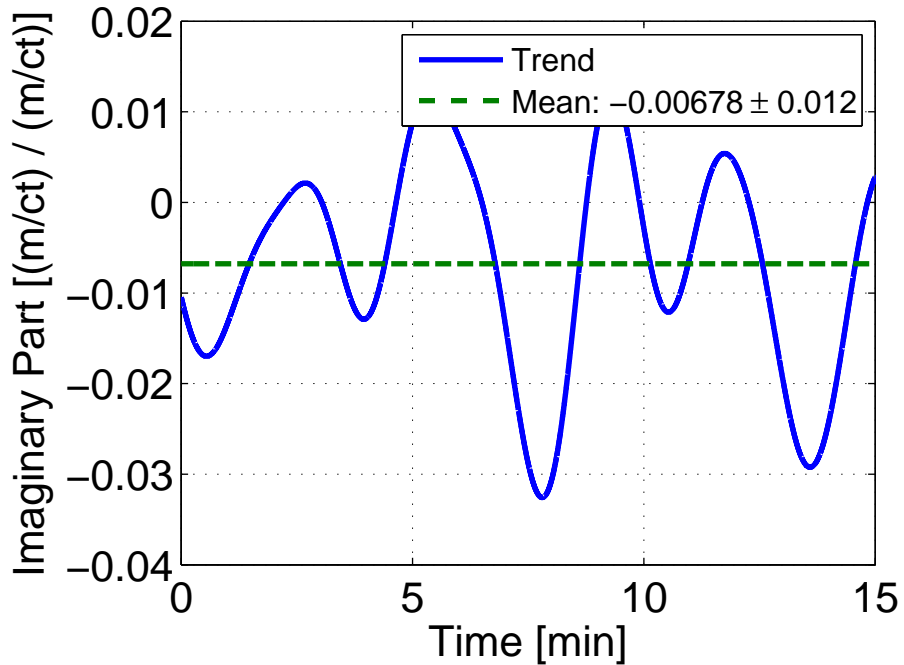

Relative PUM/UIM Actuation Strength Change

Relative TST Actuation Strength Change

t0 = Oct 11 2016 02:51:00 UTC

t0 = 1160189477