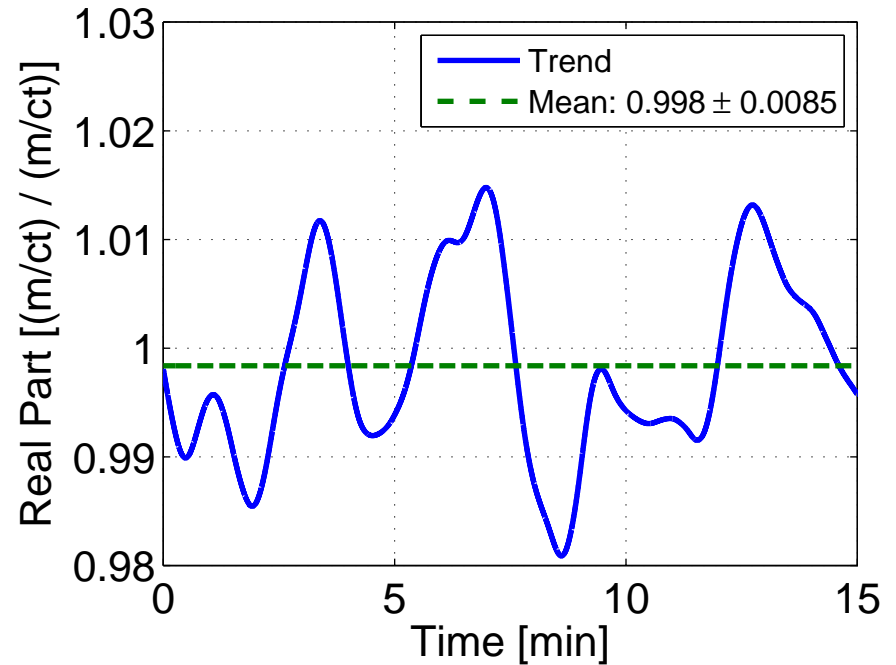

Relative PUM/UIM Actuation Strength Change

Relative TST Actuation Strength Change

t0 = Oct 11 2016 02:51:00 UTC

t0 = 1160189477