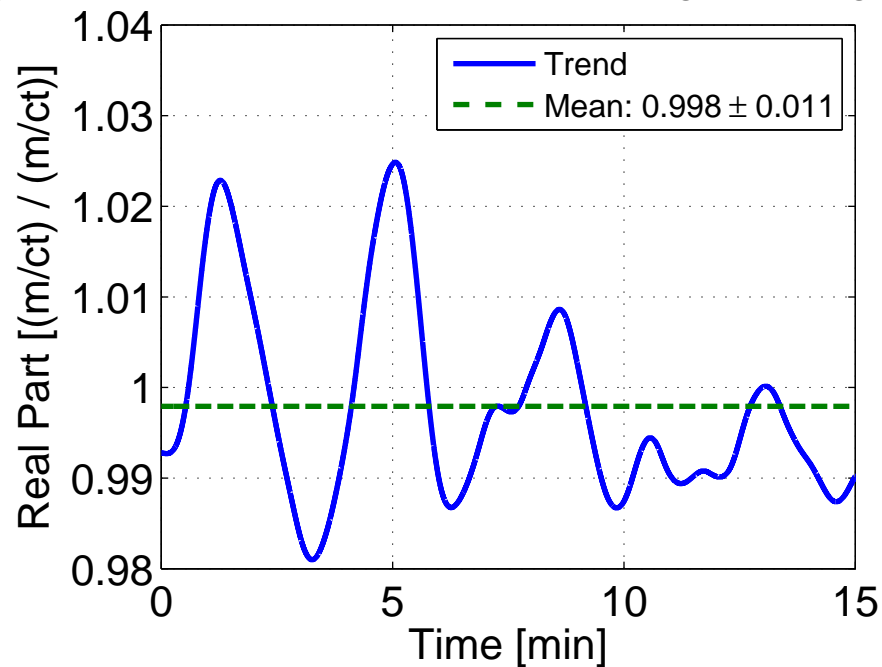

Relative PUM/UIM Actuation Strength Change

Relative TST Actuation Strength Change

t0 = Oct 12 2016 02:39:00 UTC

t0 = 1160275157