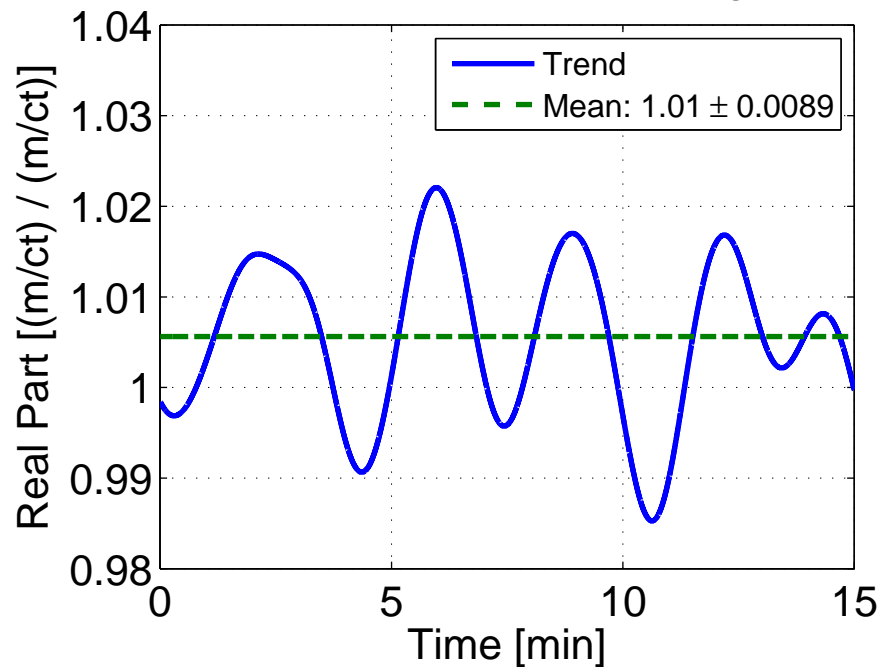

Relative PUM/UIM Actuation Strength Change

Relative TST Actuation Strength Change

t0 = Oct 12 2016 02:39:00 UTC

t0 = 1160275157