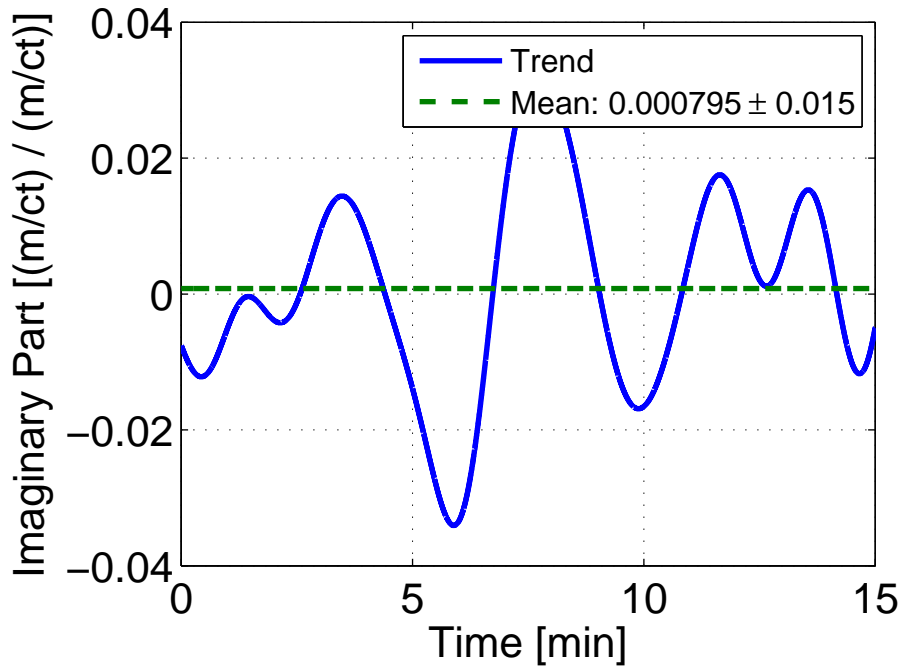

Relative PUM/UIM Actuation Strength Change

Relative TST Actuation Strength Change

t0 = Oct 12 2016 02:39:00 UTC

t0 = 1160275157