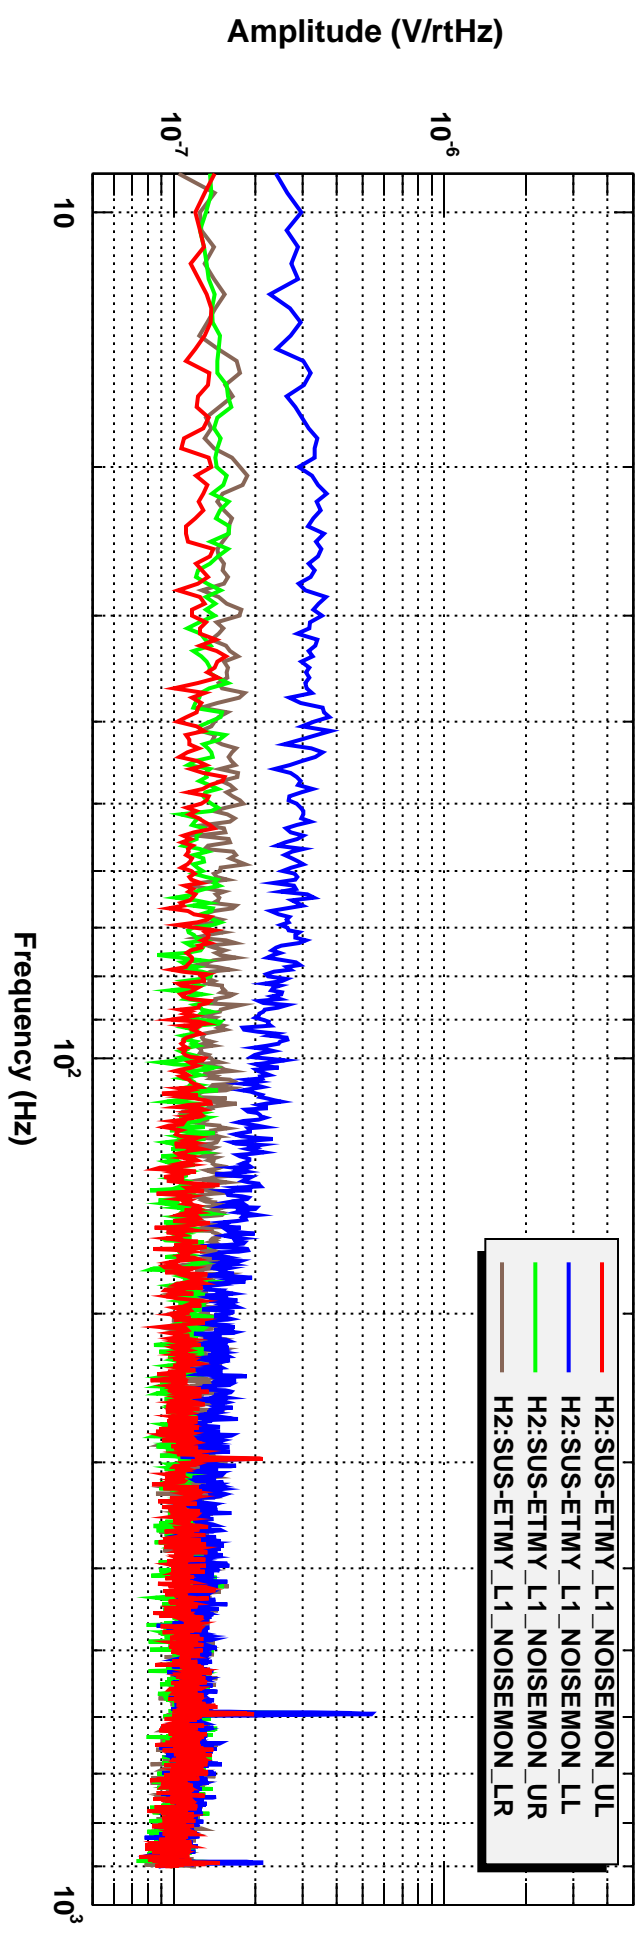

# H2SUSSETMY UIM Coil Driver Output ASD

# H2SUSSETMY PUM Coil Driver Output ASD