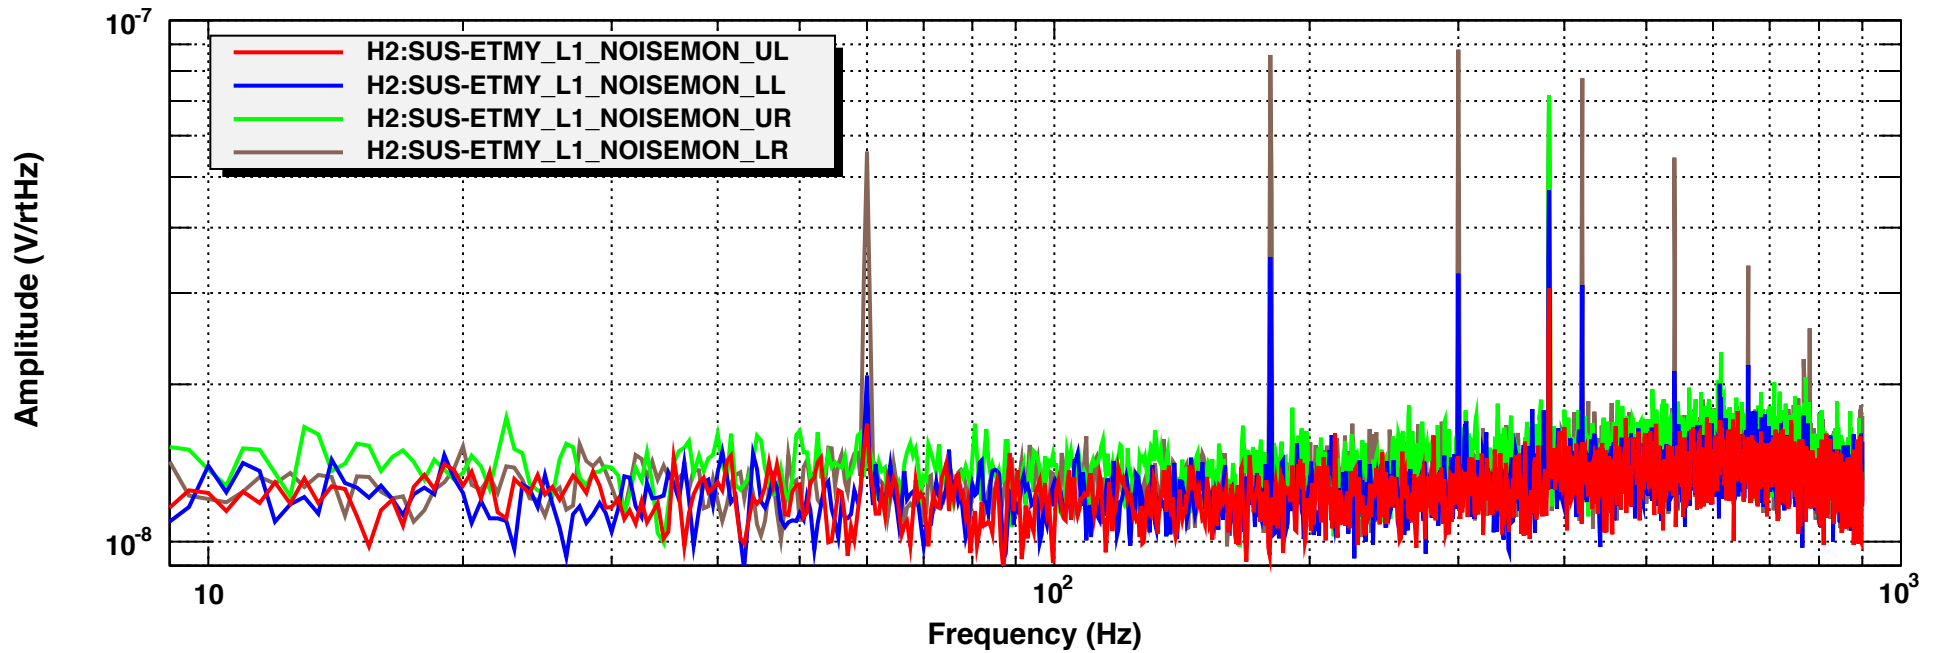

H2SUSETMY UIM Coil Driver Output ASD (LP1,LP2,LP3 All ON)

T0=12/06/2012 10:02:02

Avg=30

BW=0.75

H2SUSETMY PUM Coil Driver Output ASD (Acq OFF, LP ON)

T0=12/06/2012 19:03:03

Avg=30

BW=0.75