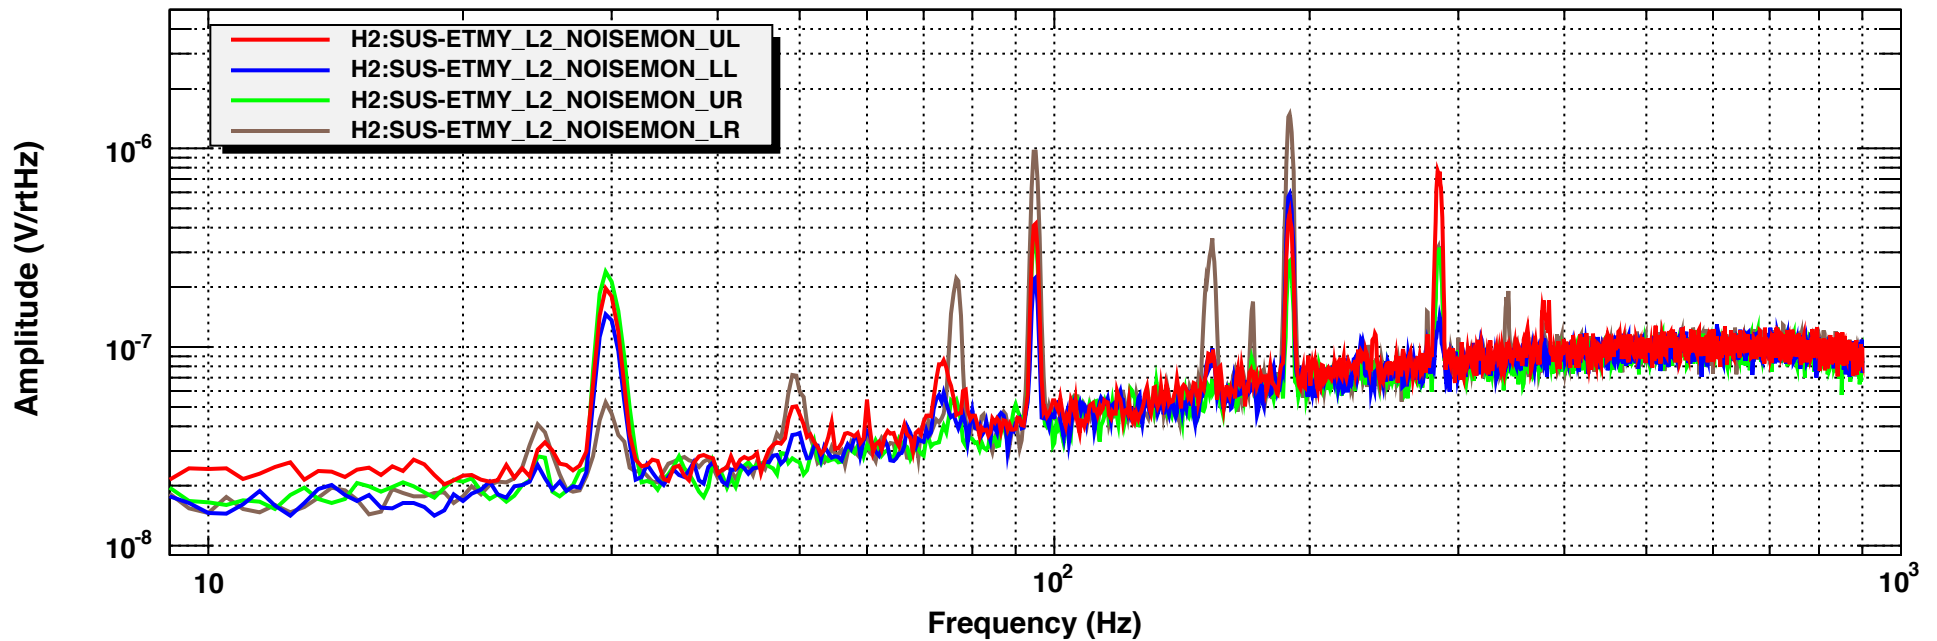

H2SUSETMY UIM Coil Driver Output ASD (LP1,LP2,LP3 All ON)

T0=12/06/2012 10:02:02

Avg=30

BW=0.75

H2SUSETMY PUM Coil Driver Output ASD (Acq OFF, LP ON)

T0=12/06/2012 19:03:03

Avg=30

BW=0.75