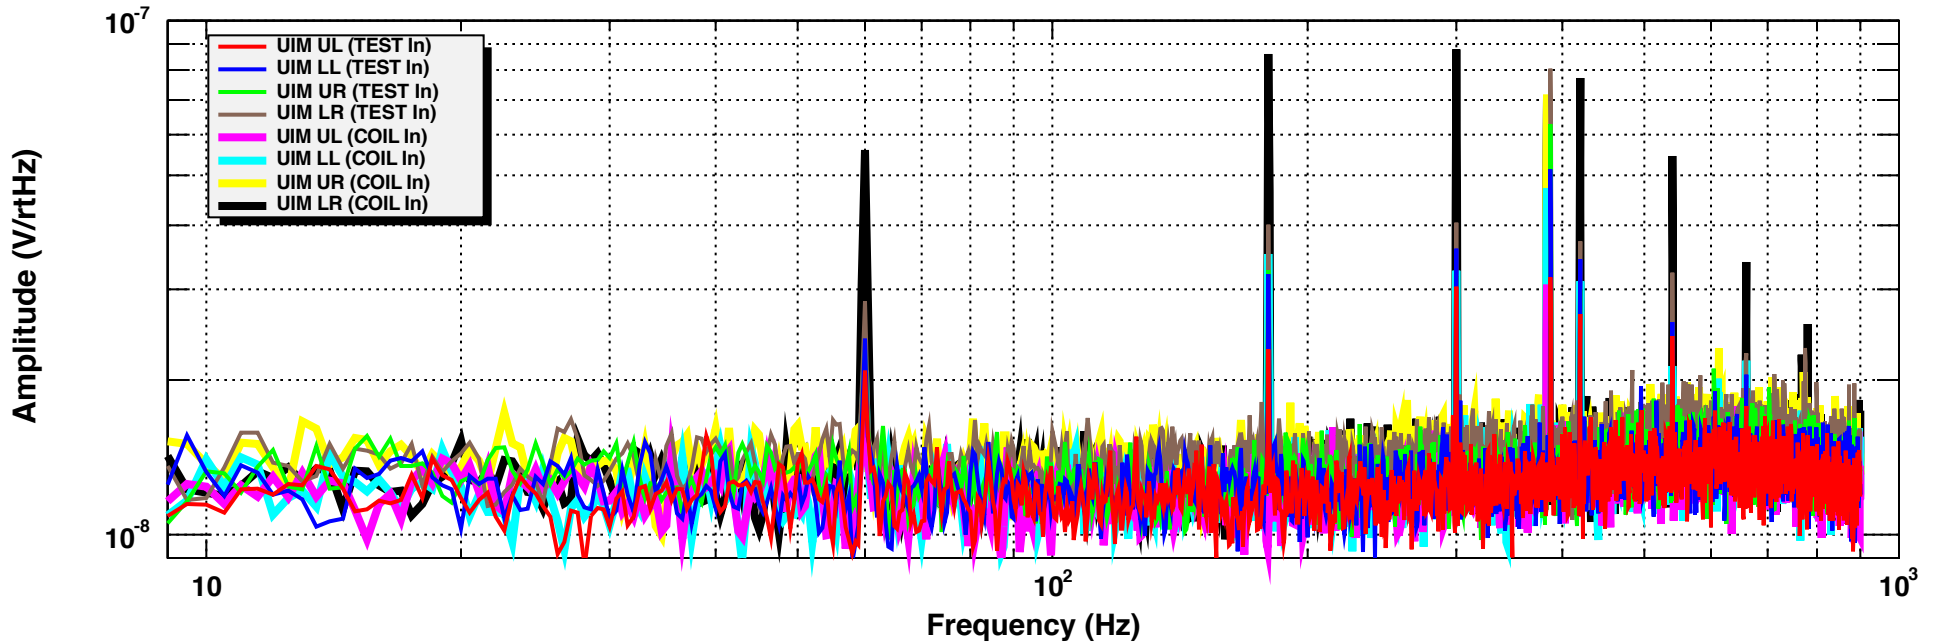

H2SUSETMY UIM Coil Driver Output ASD (LP1,LP2,LP3 All ON - COIL vs. TEST)

*T0=13/06/2012 16:30:32

Avg=30

BW=0.75

H2SUSETMY PUM Coil Driver Output ASD (Acq OFF, LP ON - COIL vs. TEST)

*T0=13/06/2012 16:30:32

Avg=30

BW=0.75