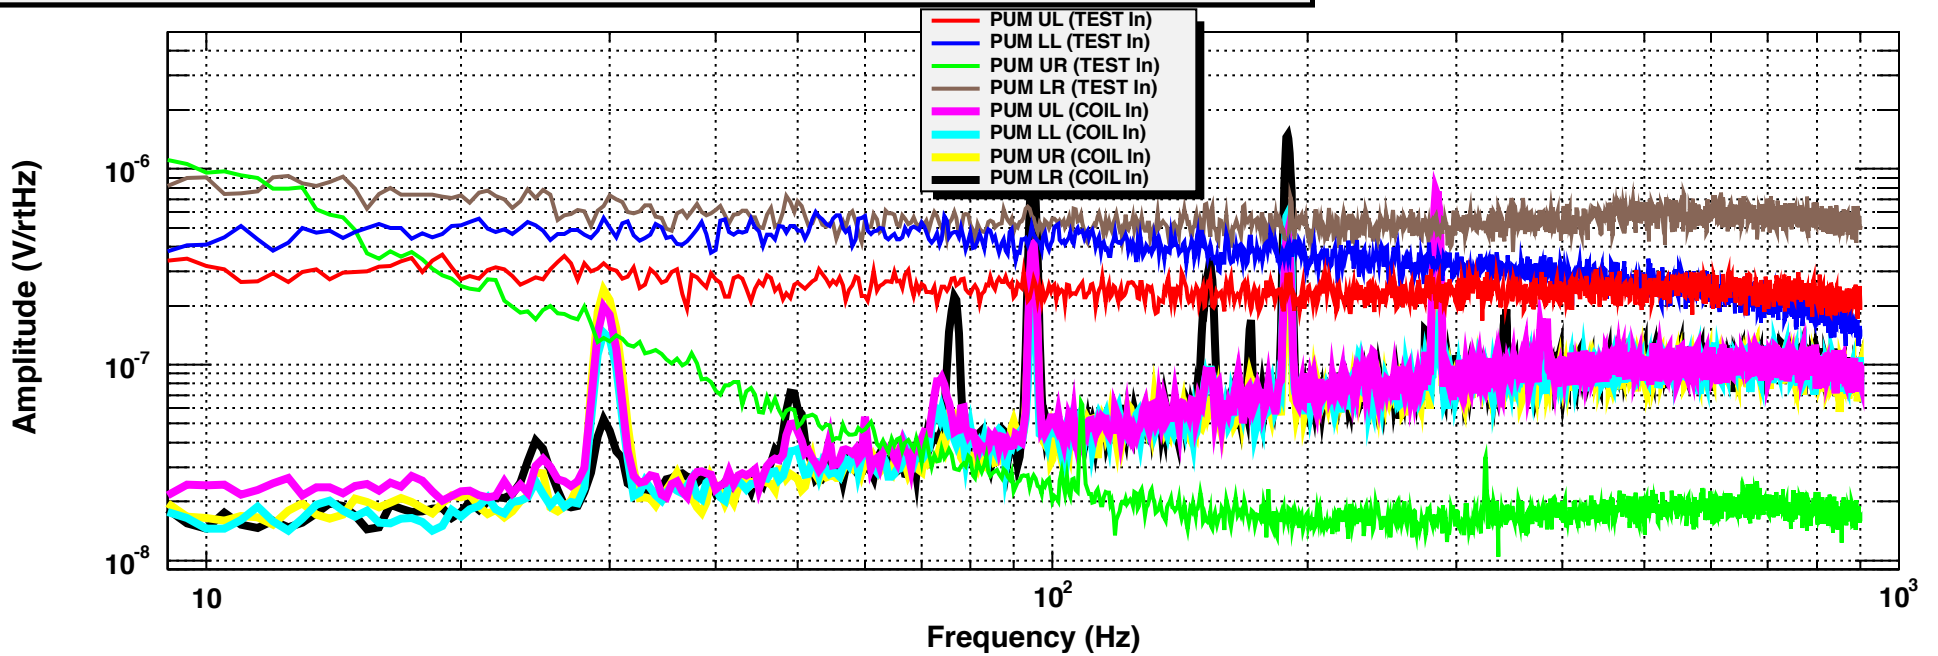

H2SUSETMY UIM Coil Driver Output ASD (LP1,LP2,LP3 All ON - COIL vs. TEST)

*T0=13/06/2012 16:30:32

Avg=30

BW=0.75

H2SUSETMY PUM Coil Driver Output ASD (Acq OFF, LP ON - COIL vs. TEST)

*T0=13/06/2012 16:30:32

Avg=30

BW=0.75