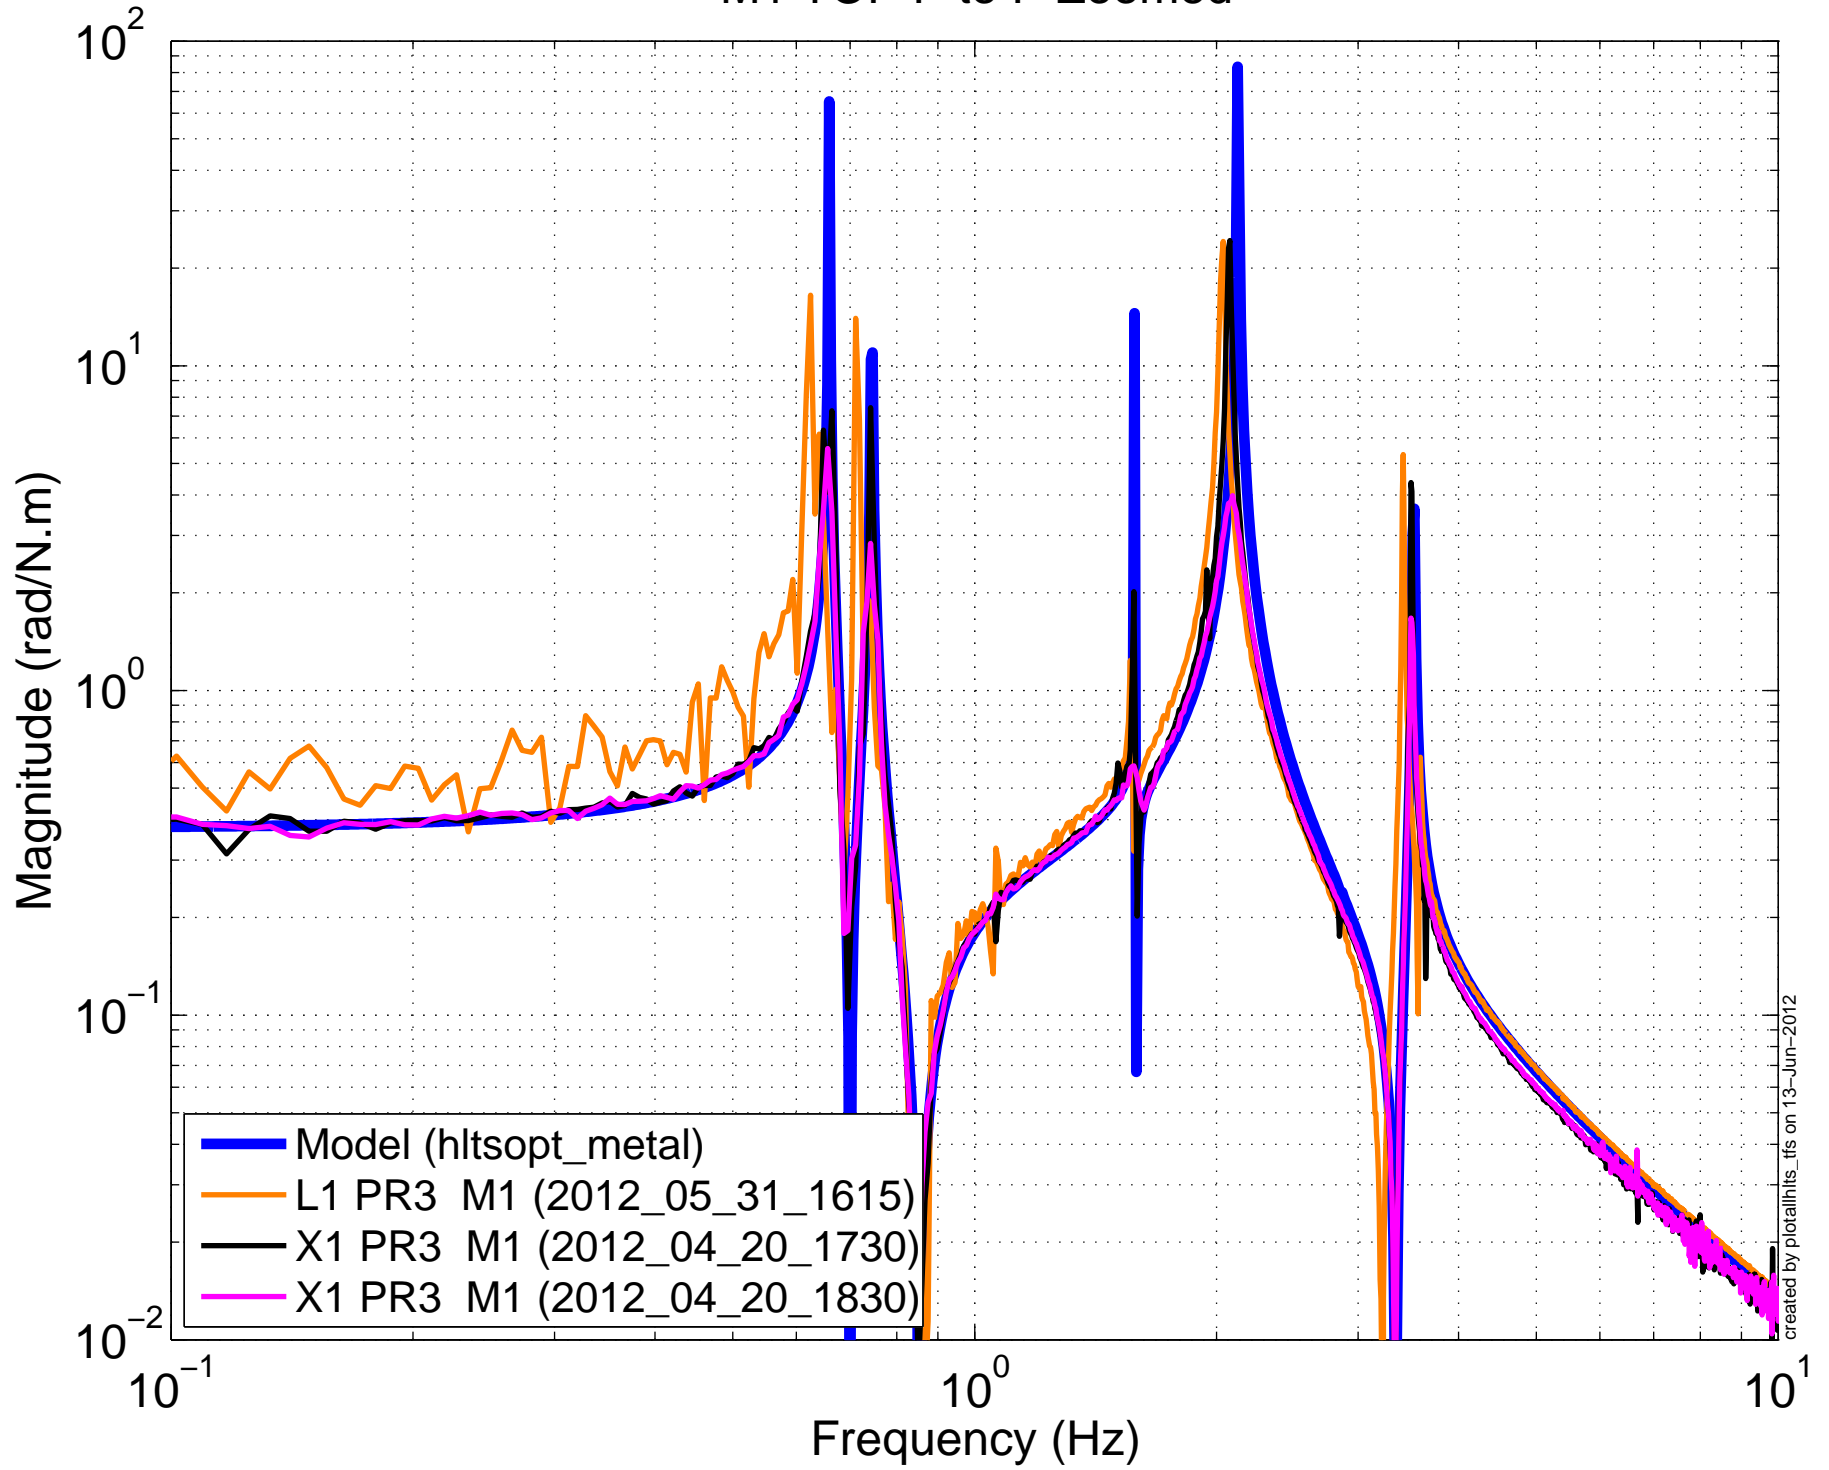

M1 TOP P to P Zoomed