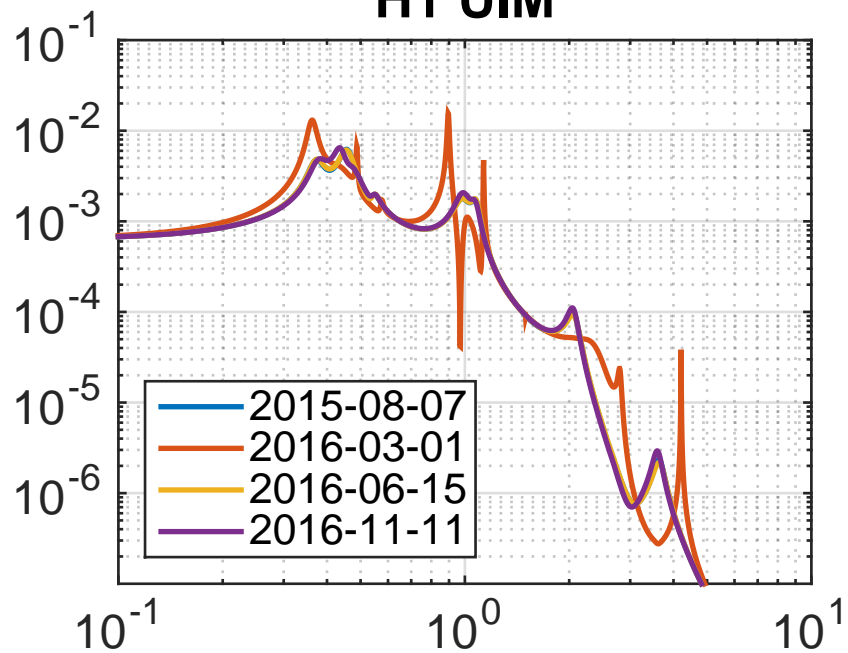

H1 UIM

created by plotquachmodeltag on 11-Nov-2016