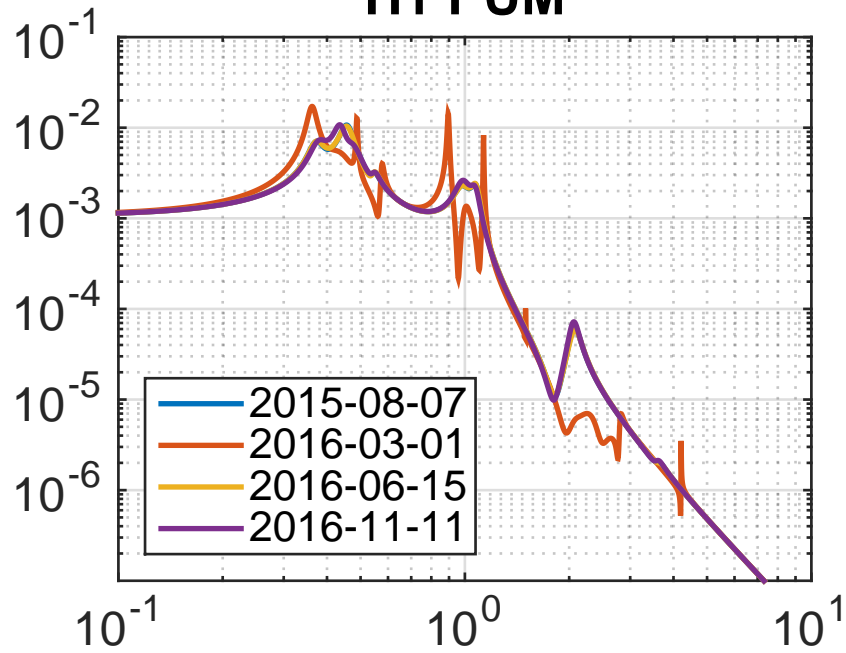

# H1 PUM

created by plotquachmodelleg on 11-Nov-2016