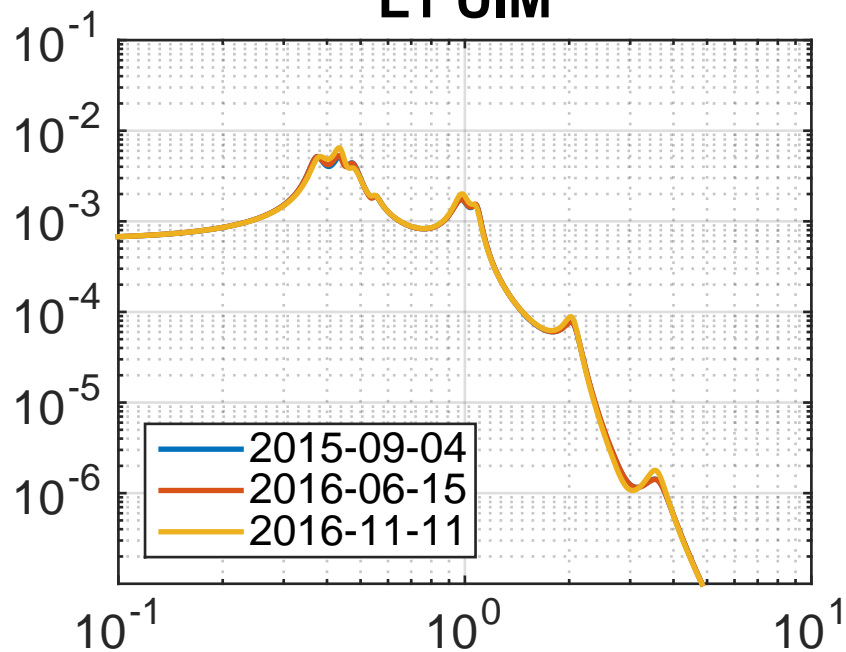

L1 UIM

created by plotquacmodelteg on 11-Nov-2016