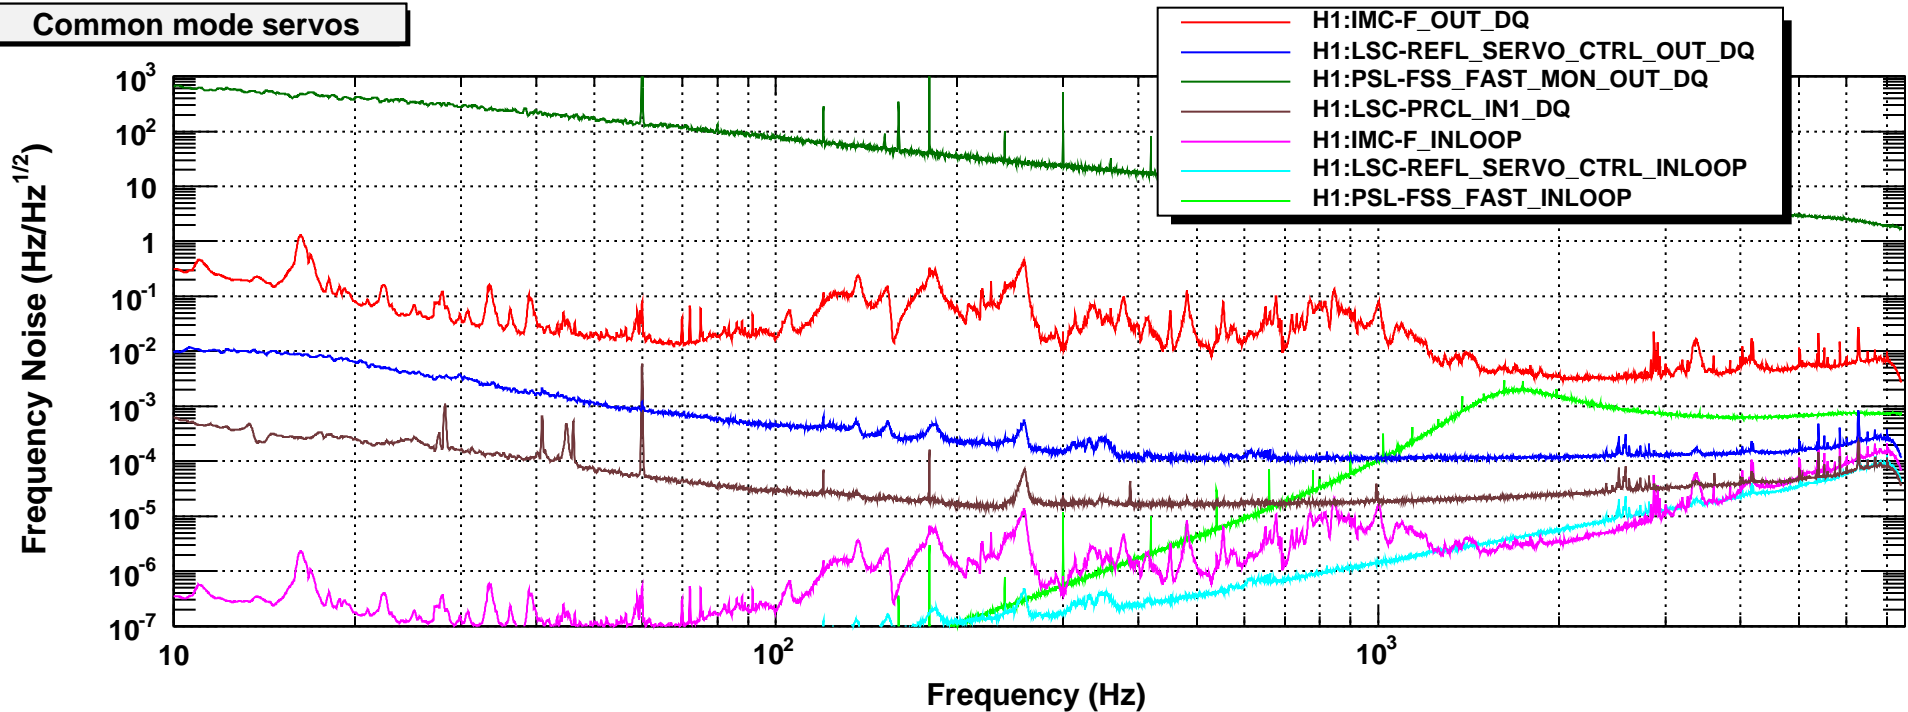

Common mode servos

Coherence