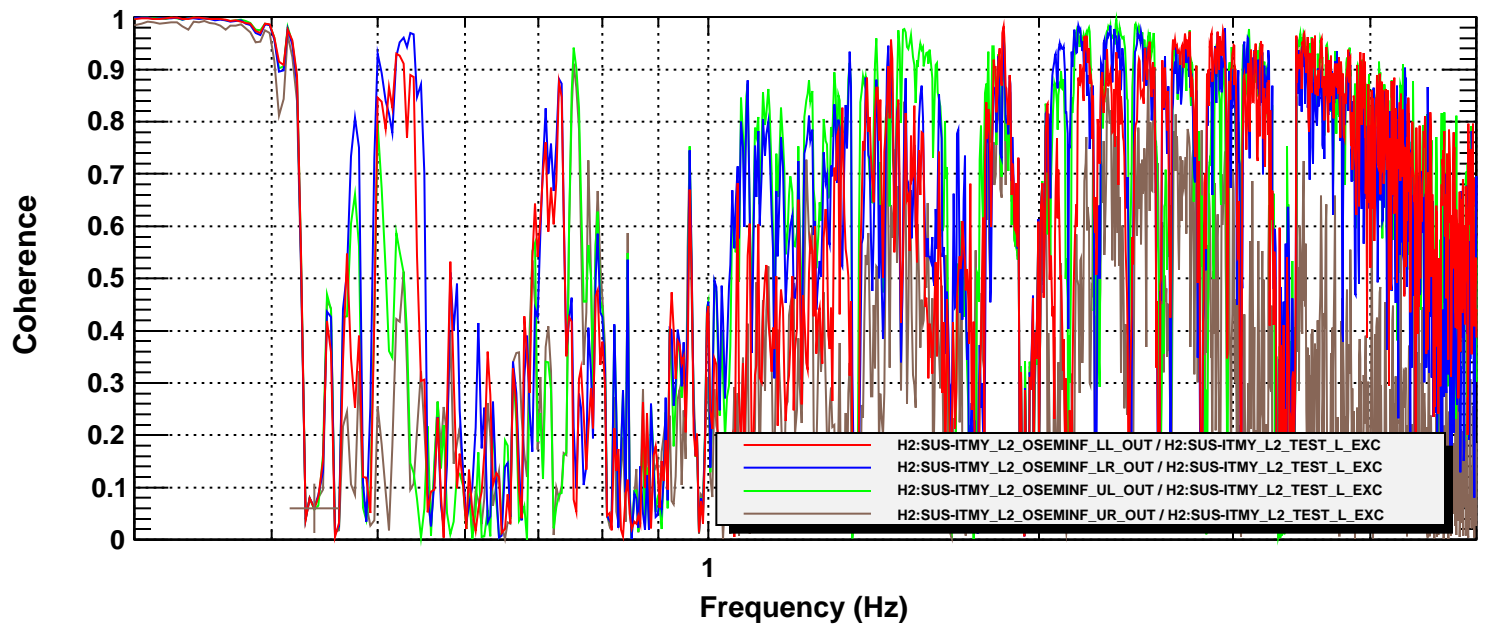

Transfer function

T0=14/06/2012 22:28:26

BW=0.00585937

Coherence

T0=14/06/2012 22:28:26

BW=0.00585937