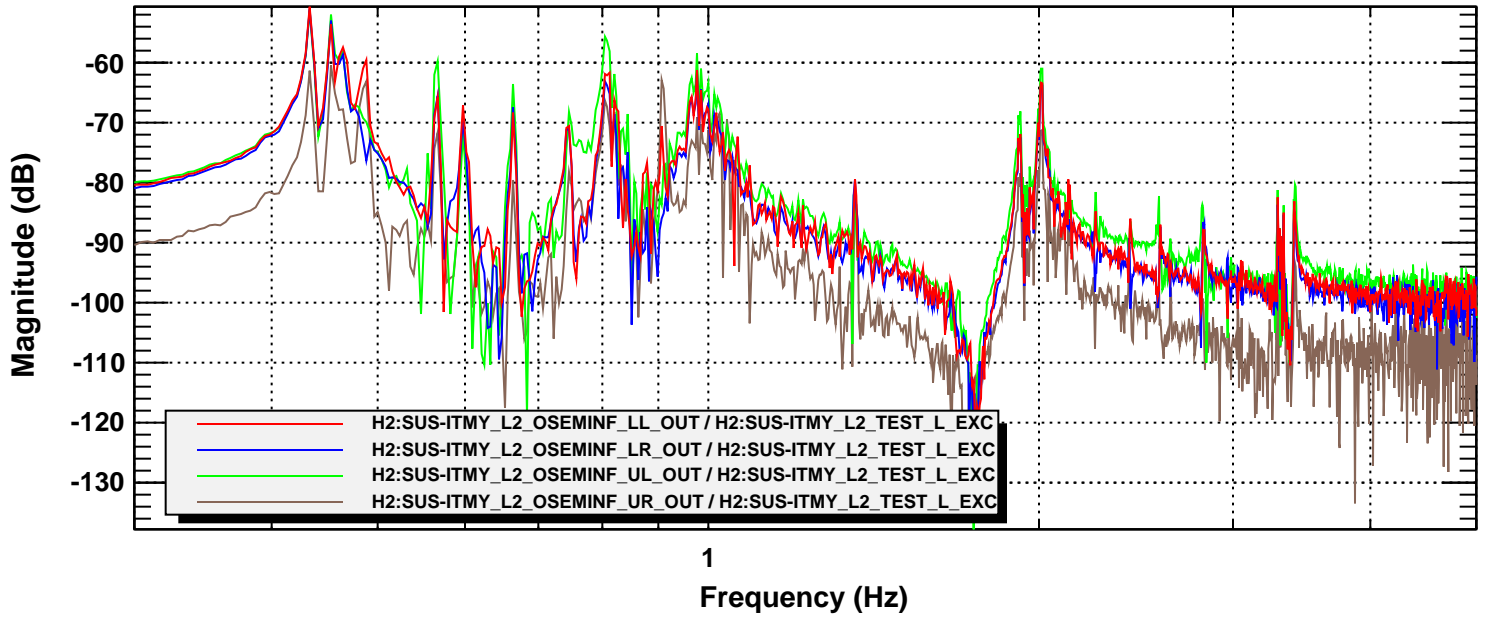

Transfer function

T0=14/06/2012 22:28:26

BW=0.00585937

Coherence

T0=14/06/2012 22:28:26

BW=0.00585937