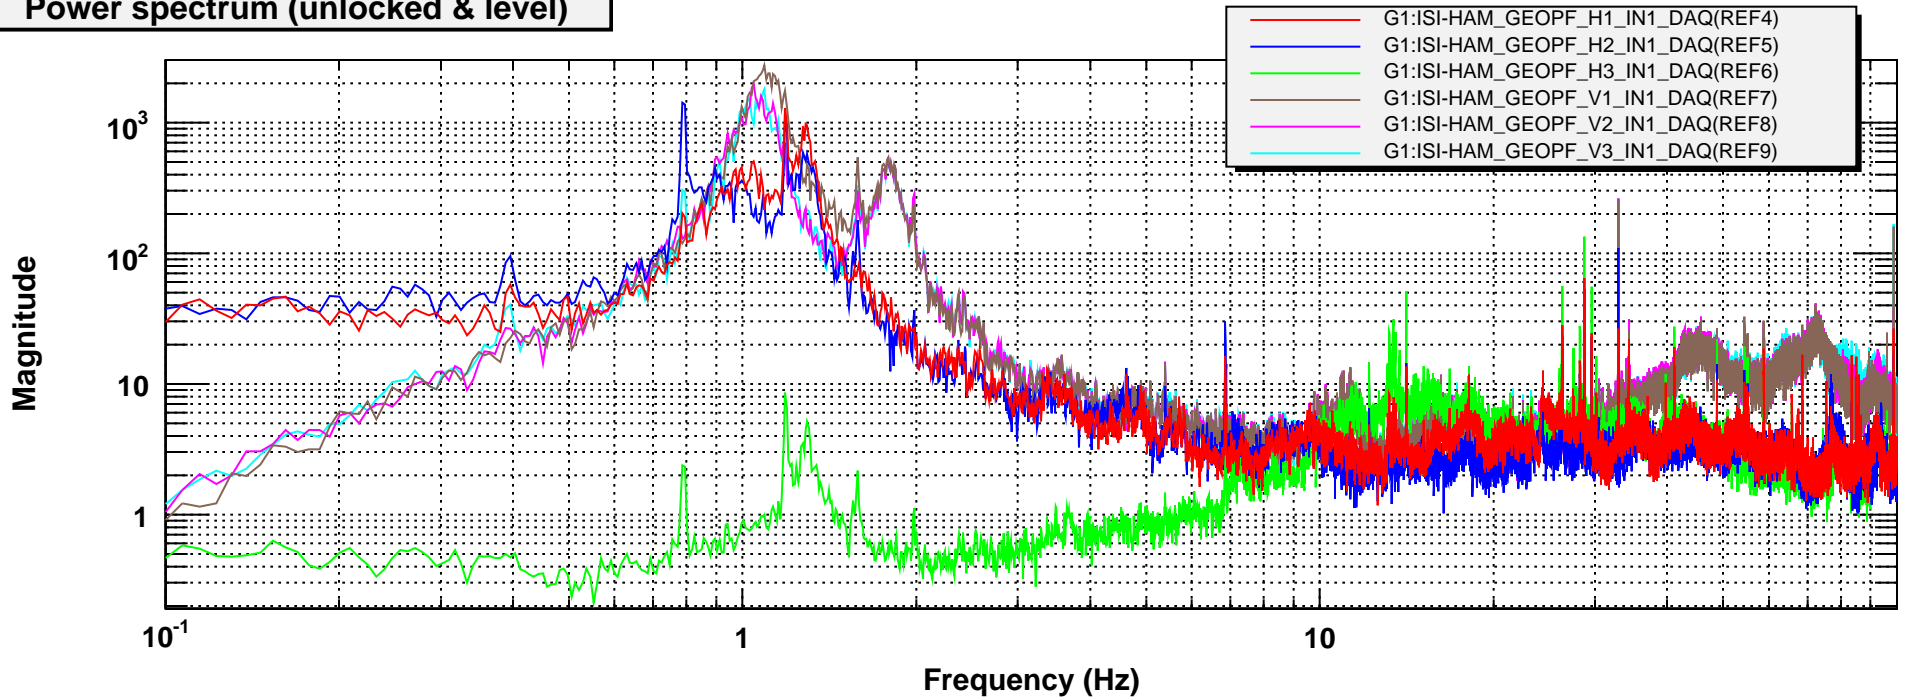

Power spectrum (unlocked & weighted table w/ H3 base low)

T0=20/06/2010 17:00:40

Avg=10

BW=0.1077

Power spectrum (unlocked & level)

T0=24/06/2010 20:23:16

Avg=10

BW=0.0117187