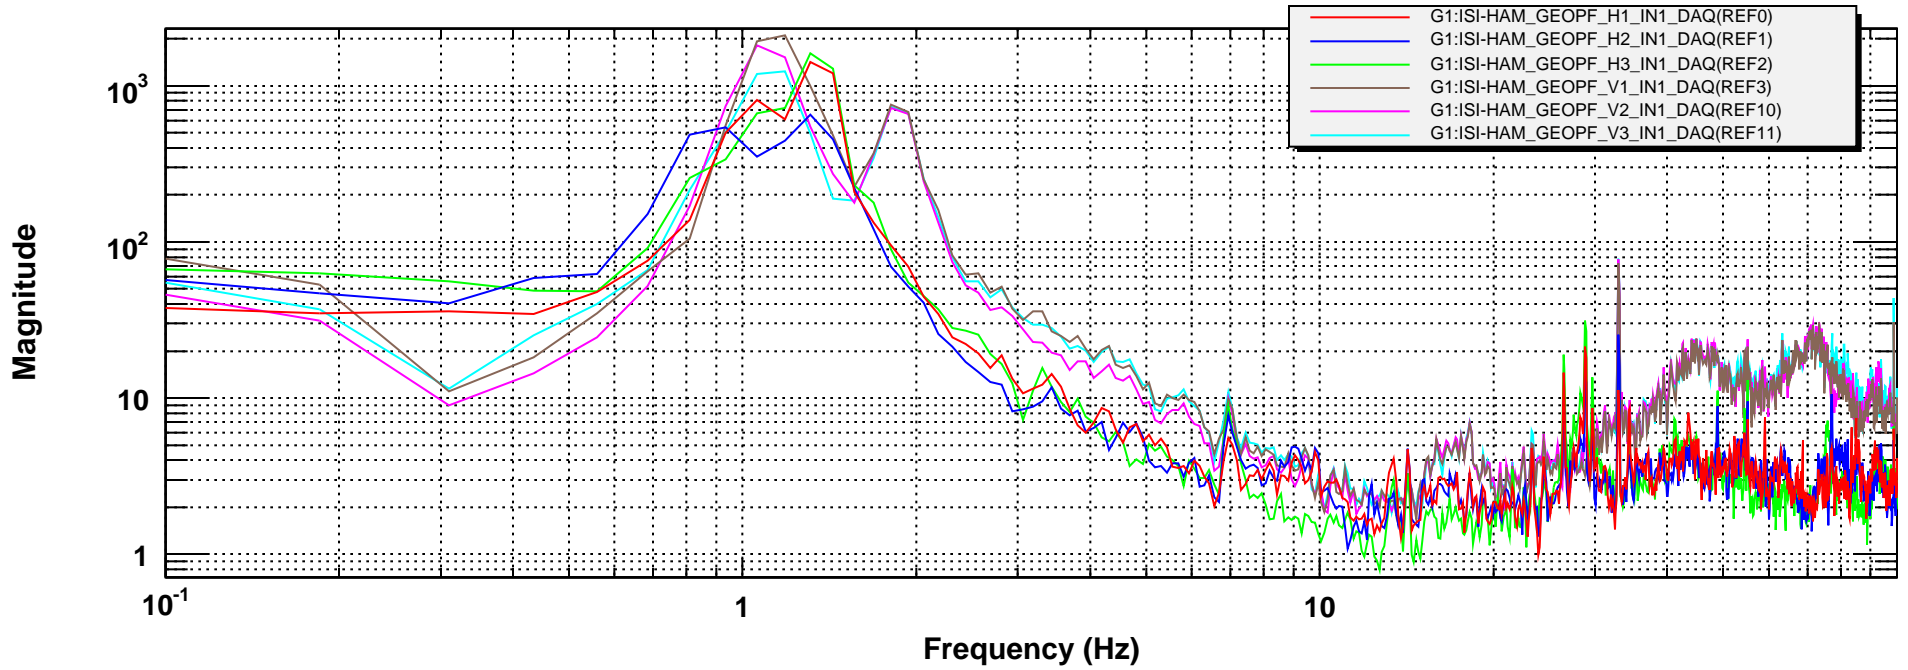

Power spectrum (unlocked & weighted table w/ H3 base low)

T0=20/06/2010 17:00:40

Avg=10

BW=0.1077

Power spectrum (unlocked & level)

T0=24/06/2010 20:23:16

Avg=10

BW=0.0117187