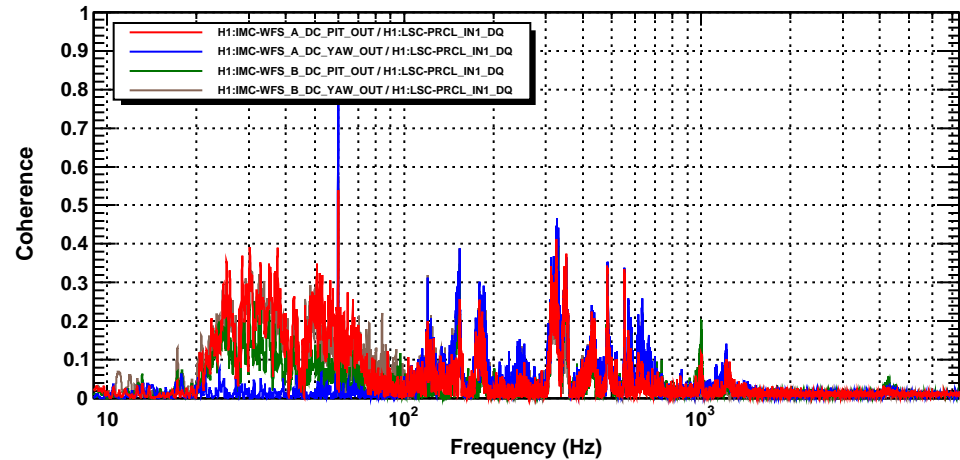

Coherence REFL\_CTRL

T0=07/12/2016 17:30:45

Avg=100/Bin=3L

BW=0.187493

Coherence PRCL

T0=07/12/2016 17:30:45

Avg=100/Bin=3L

BW=0.187493