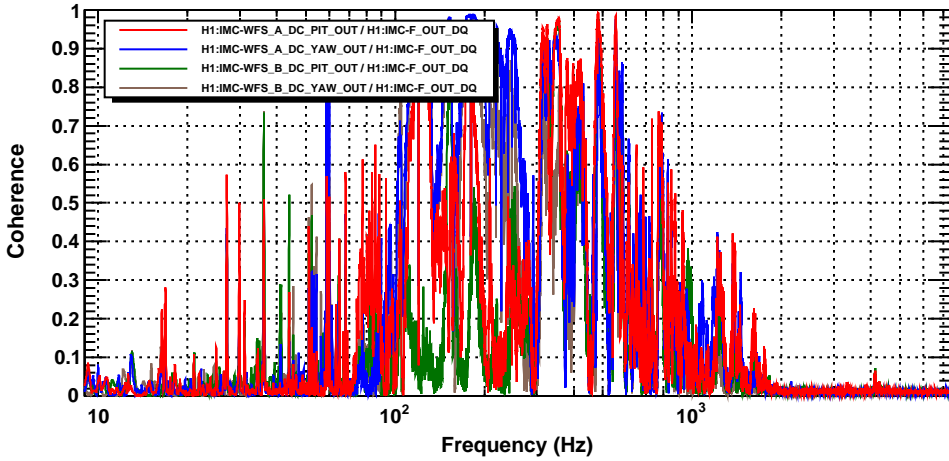

Coherence MC\_F

T0=07/12/2016 17:30:45

Avg=100/Bin=3L

BW=0.187493

Coherence MICH

T0=07/12/2016 17:30:45

Avg=100/Bin=3L

BW=0.187493

Coherence REFL\_CTRL

T0=07/12/2016 17:30:45

Avg=100/Bin=3L

BW=0.187493

Coherence PRCL

T0=07/12/2016 17:30:45

Avg=100/Bin=3L

BW=0.187493