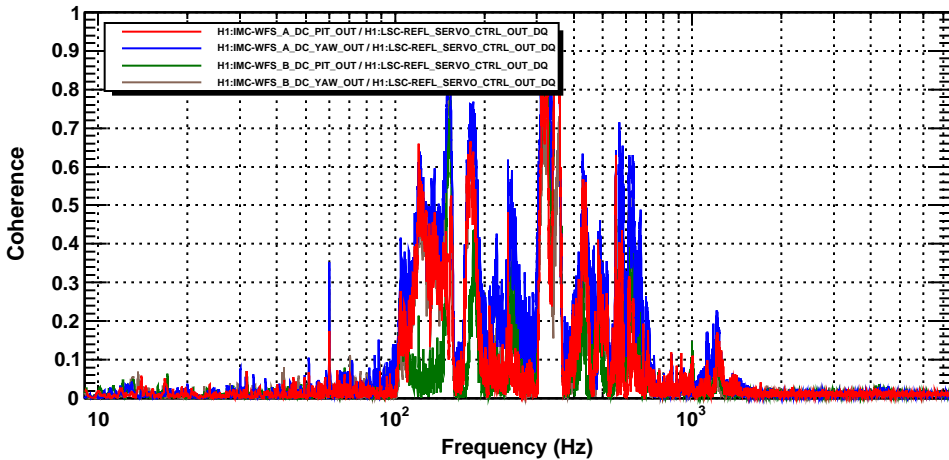

Coherence MC\_F

T0=07/12/2016 17:30:45

Avg=100/Bin=3L

BW=0.187493

Coherence MICH

T0=07/12/2016 17:30:45

Avg=100/Bin=3L

BW=0.187493

Coherence REFL\_CTRL

T0=07/12/2016 17:30:45

Avg=100/Bin=3L

BW=0.187493

Coherence PRCL

T0=07/12/2016 17:30:45

Avg=100/Bin=3L

BW=0.187493