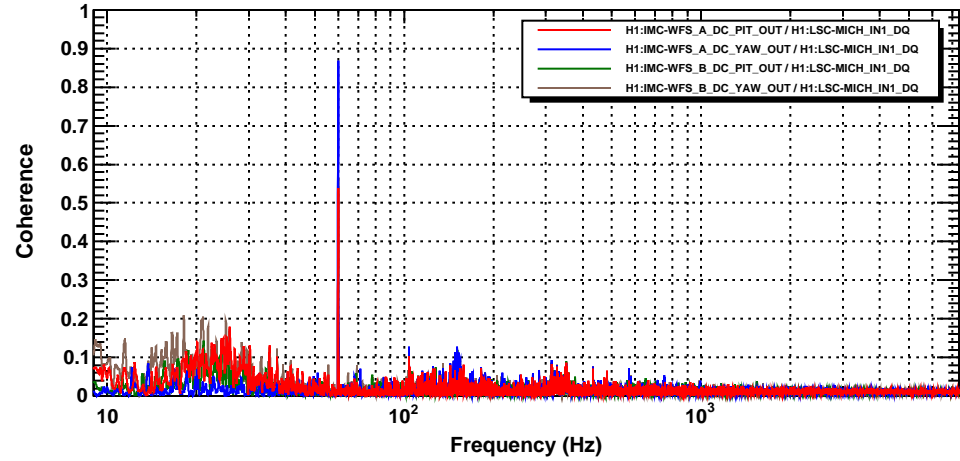

Coherence MC\_F

T0=07/12/2016 17:30:45

Avg=100/Bin=3L

BW=0.187493

Coherence MICH

T0=07/12/2016 17:30:45

Avg=100/Bin=3L

BW=0.187493

Coherence REFL\_CTRL

T0=07/12/2016 17:30:45

Avg=100/Bin=3L

BW=0.187493

Coherence PRCL

T0=07/12/2016 17:30:45

Avg=100/Bin=3L

BW=0.187493