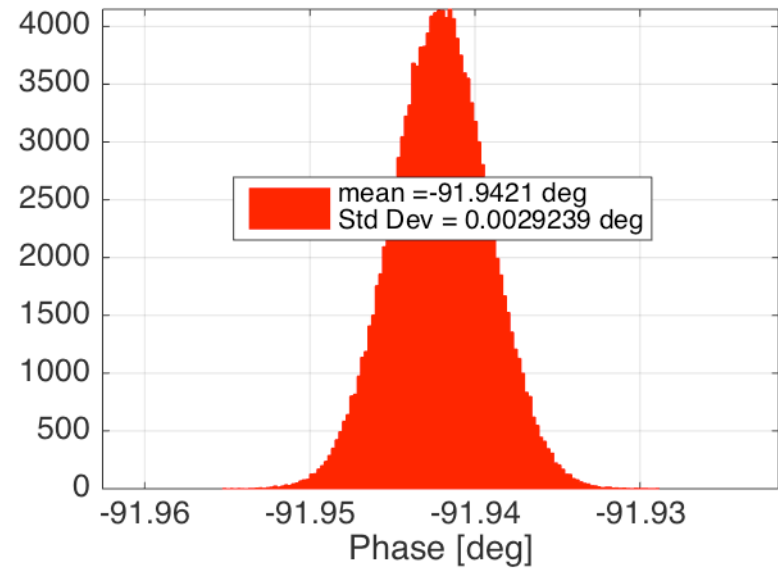

H1: 36.7 Hz TxPD[m]

H1: 331.9 Hz TxPD[m]

H1: 1083.7 Hz TxPD[m]