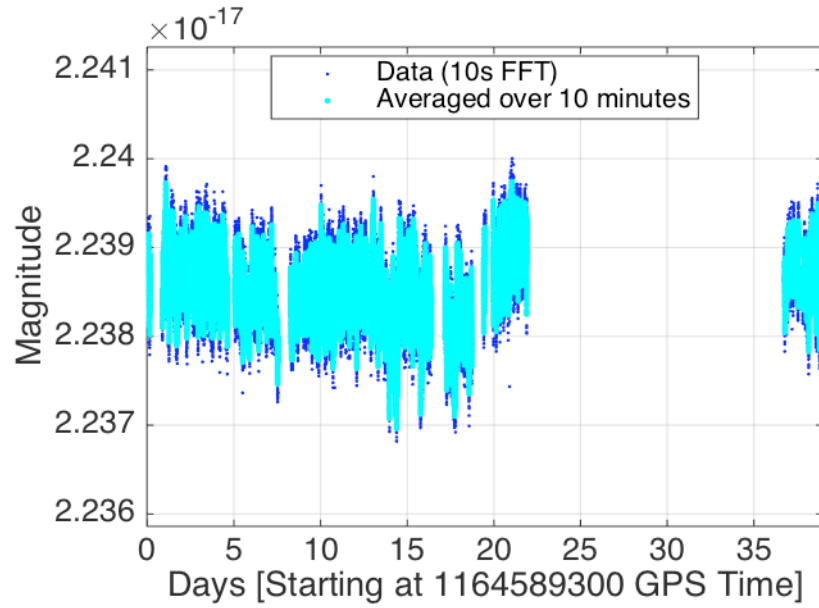

H1: 36.7 Hz TxPD[m]

H1: 331.9 Hz TxPD[m]

H1: 1083.7 Hz TxPD[m]