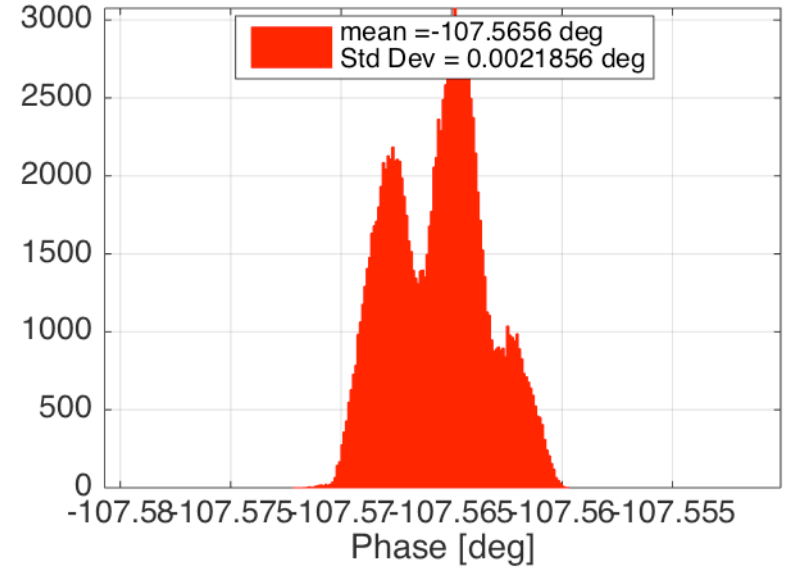

H1: 36.7 Hz TxPD[m]

H1: 331.9 Hz TxPD[m]

H1: 1083.7 Hz TxPD[m]