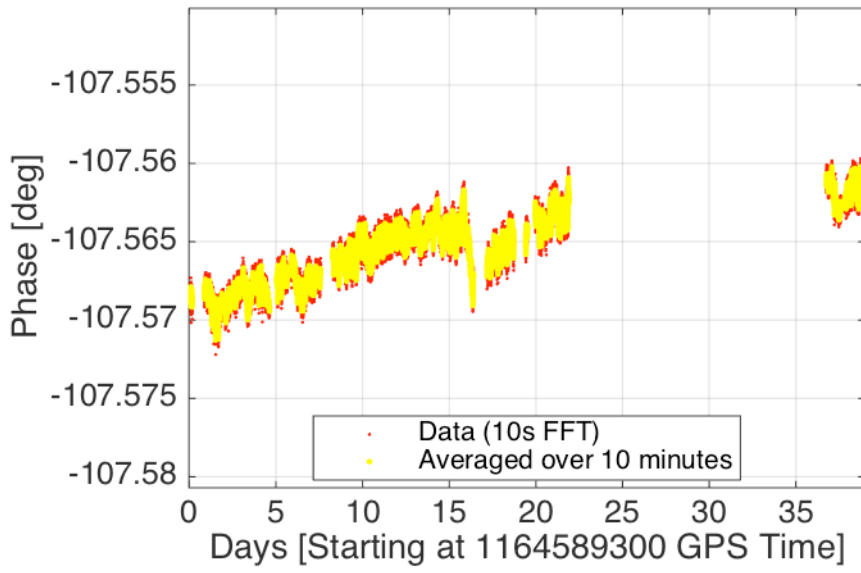

H1: 36.7 Hz TxPD[m]

H1: 331.9 Hz TxPD[m]

H1: 1083.7 Hz TxPD[m]