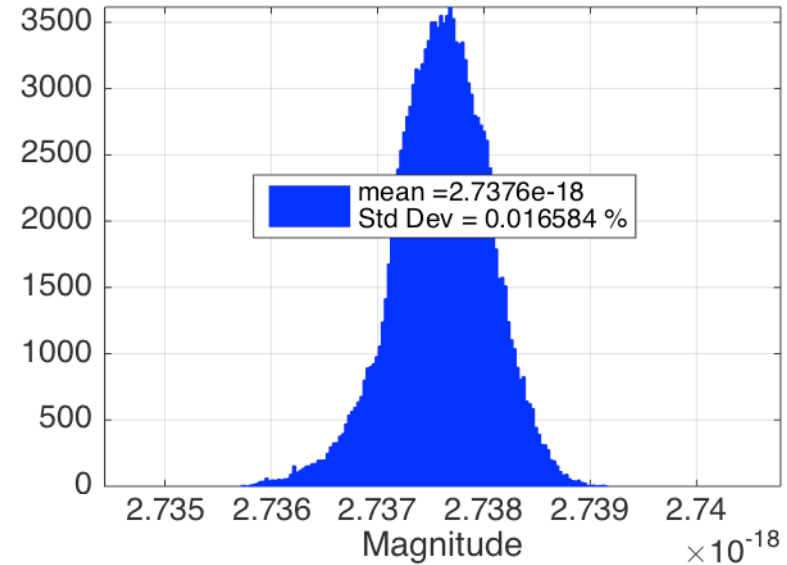

H1: 36.7 Hz TxPD[m]

H1: 331.9 Hz TxPD[m]

H1: 1083.7 Hz TxPD[m]