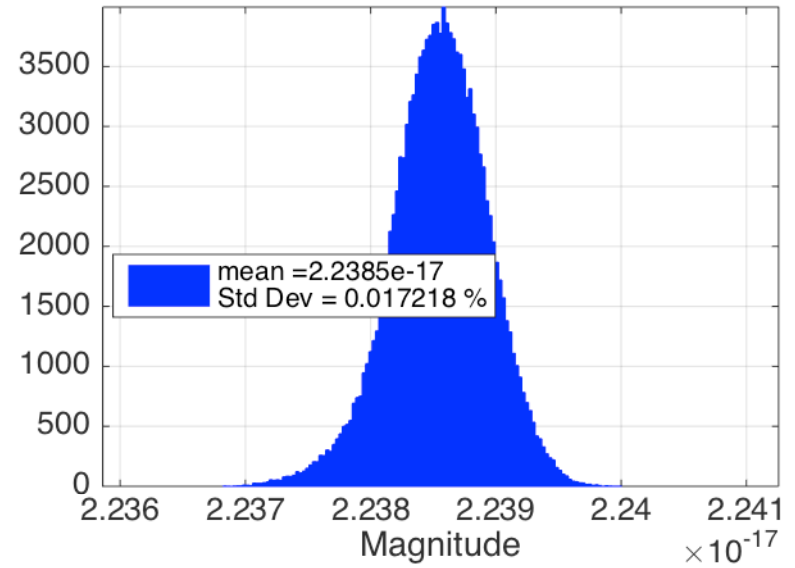

H1: 36.7 Hz TxPD[m]

H1: 331.9 Hz TxPD[m]

H1: 1083.7 Hz TxPD[m]