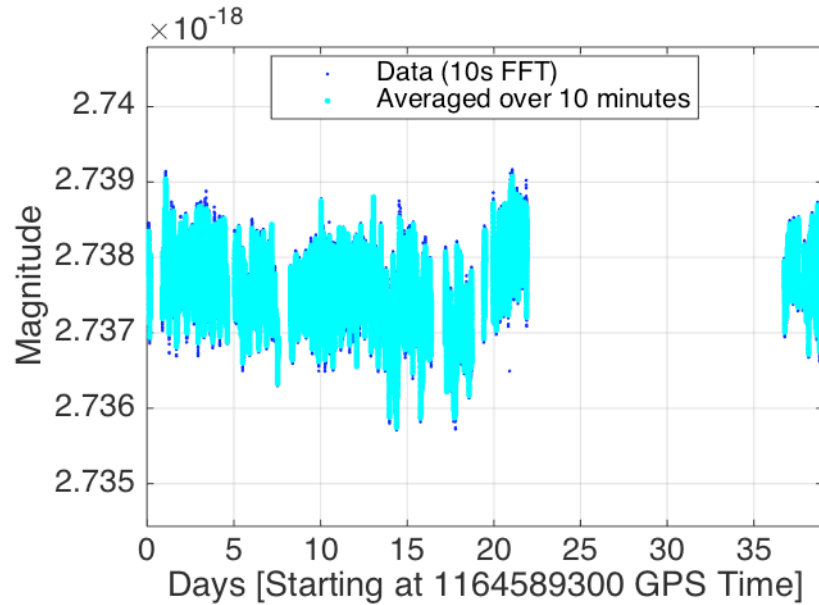

H1: 36.7 Hz TxPD[m]

H1: 331.9 Hz TxPD[m]

H1: 1083.7 Hz TxPD[m]