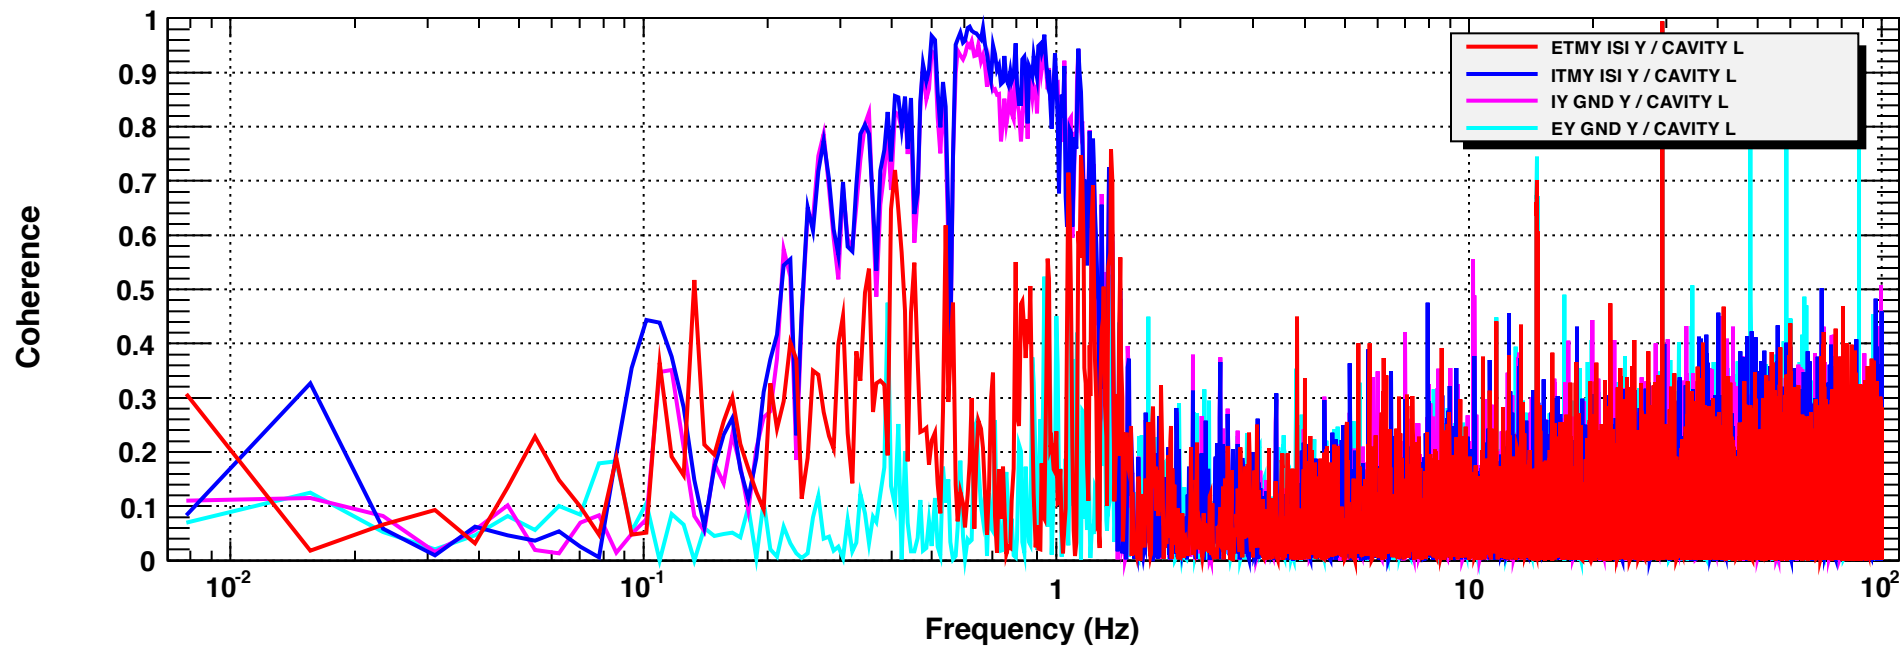

Power spectrum

T0=08/07/2012 15:00:00

Avg=15

RW=0.0117187

Coherence

T0=08/07/2012 15:00:00

Avg=15

BW=0.0117187