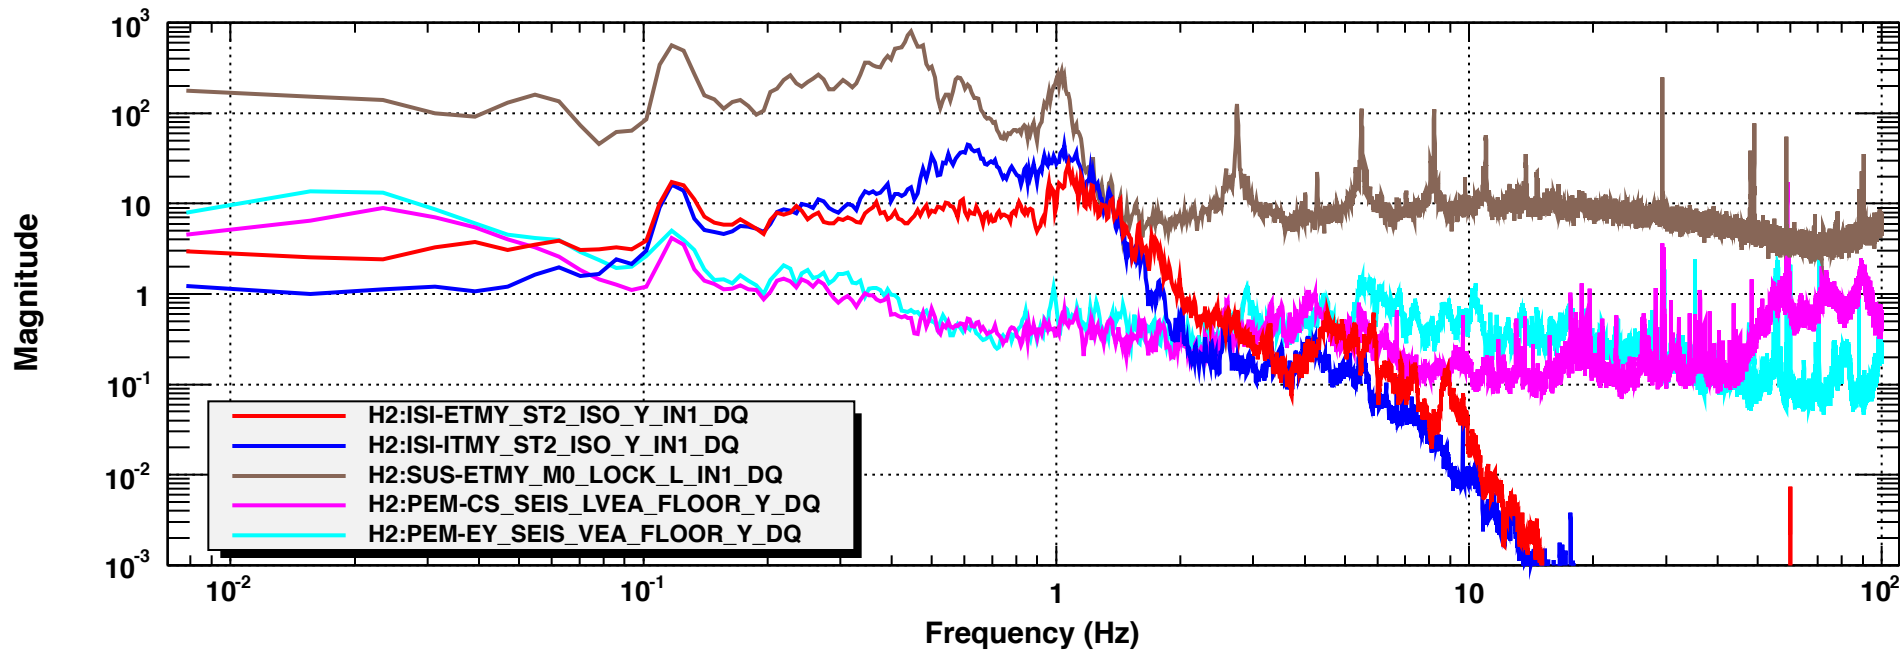

Power spectrum

T0=08/07/2012 15:00:00

Avg=15

RW=0.0117187

Coherence

T0=08/07/2012 15:00:00

Avg=15

BW=0.0117187