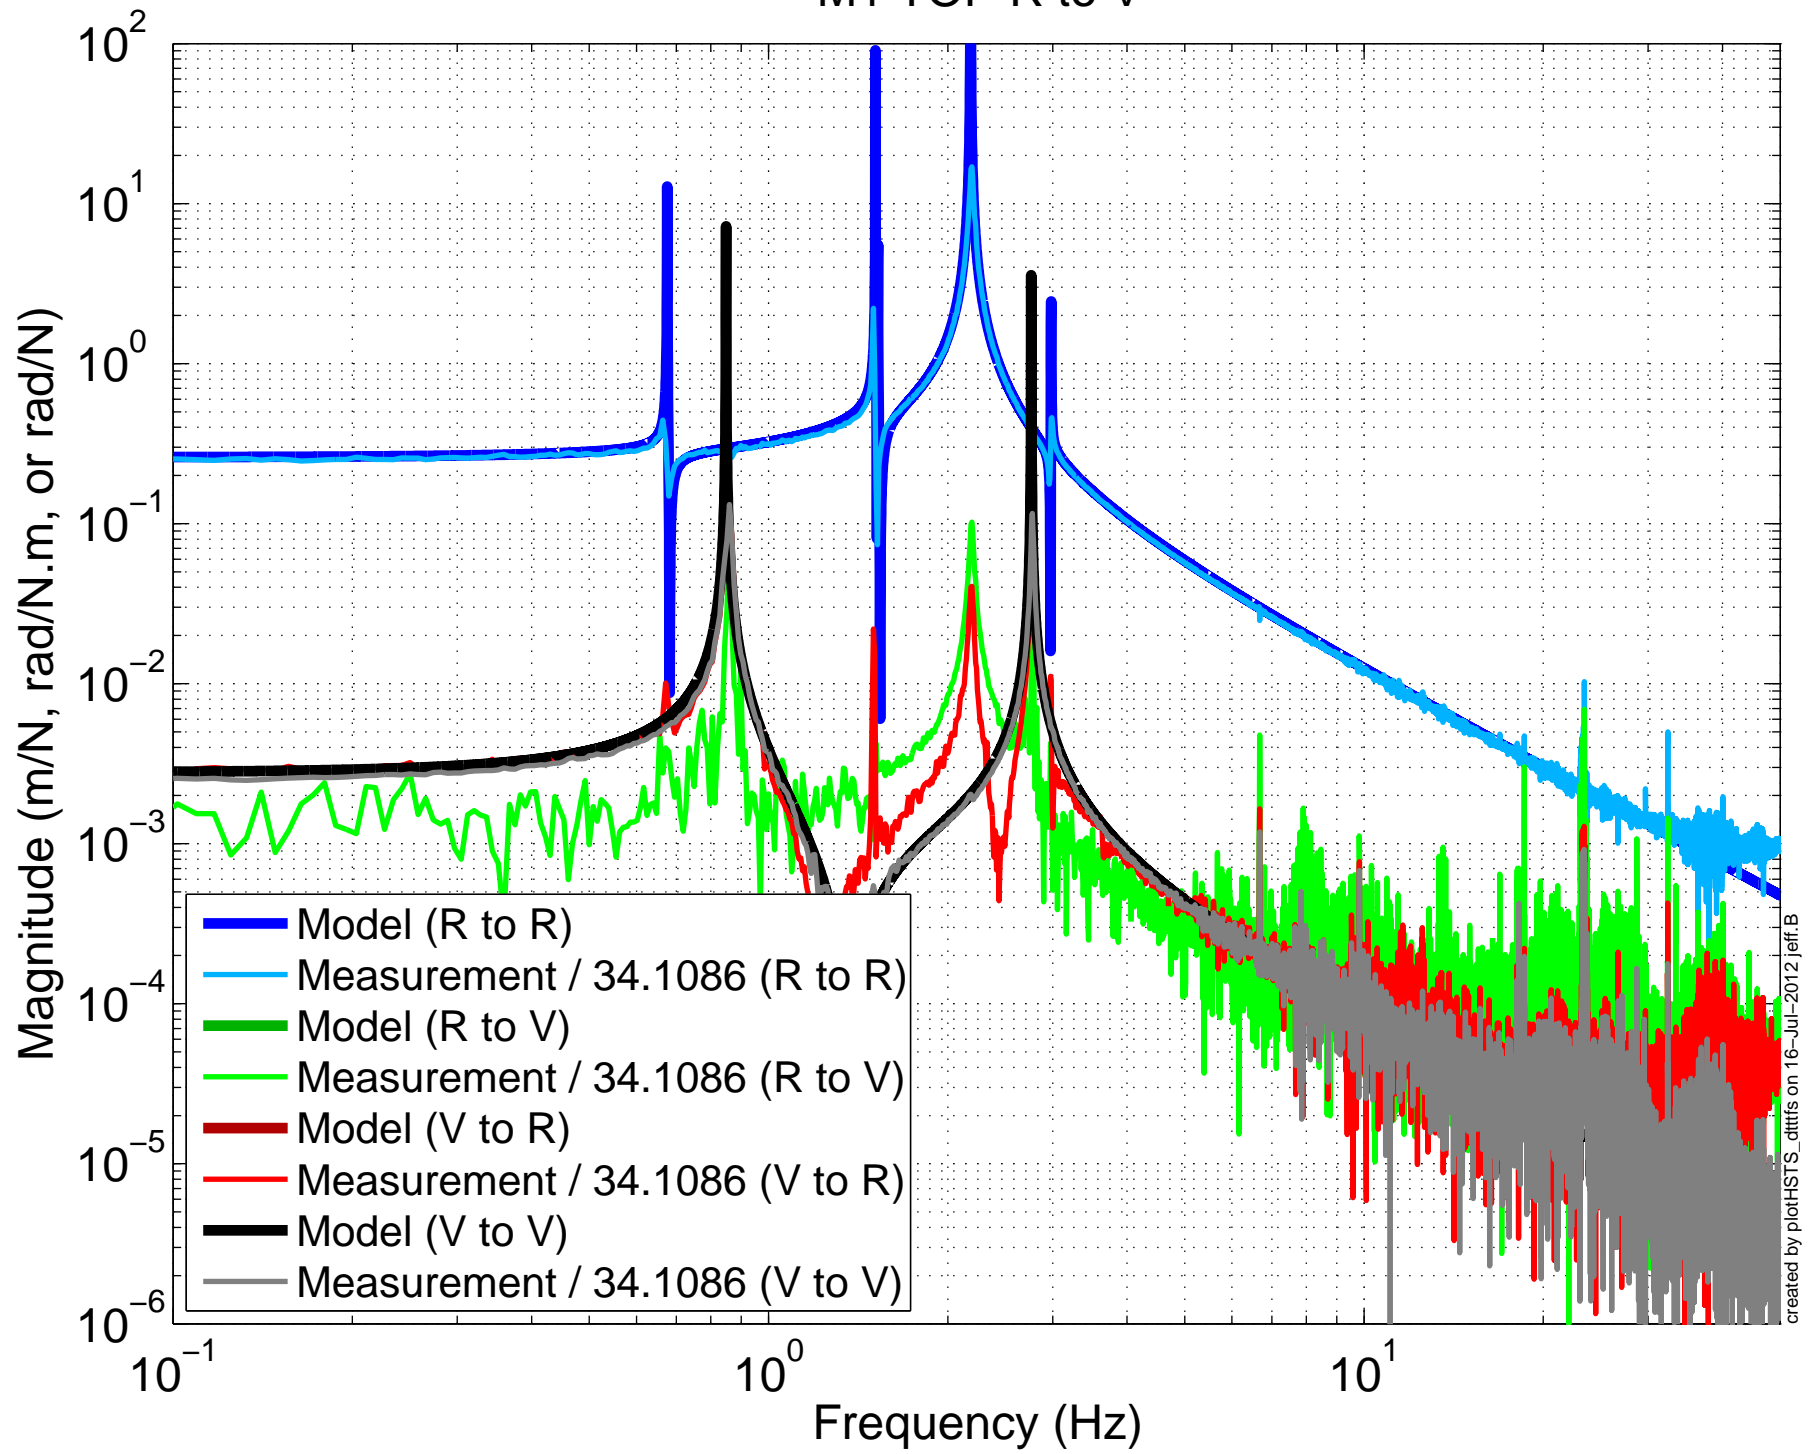

X1SUSMC1 BUILD
M1Y to Y, 2012-07-13

created by plotHSTS_dttfs on 16-Jul-2012 jefr.B

X1SUSMC1 BUILD
M1 TOP V to L

X1SUSMC1 BUILD
M1 TOP R to T

X1SUSMC1 BUILD

M1 TOP R to V

X1SUSMC1 BUILD
M1 TOP P to L

X1SUSMC1 BUILD
M1 TOP P to V

X1SUSMC1 BUILD
M1 TOP P to R

X1SUSMC1 BUILD
M1 TOP L to LFRT

X1SUSMC1 BUILD
M1 TOP T to SD

X1SUSMC1 BUILD
M1 TOP V to T1T2T3

X1SUSMC1 BUILD

M1 TOP R to T1T2T3

X1SUSMC1 BUILD
M1 TOP P to T2T3

X1SUSMC1 BUILD
M1 TOP Y to LFRT