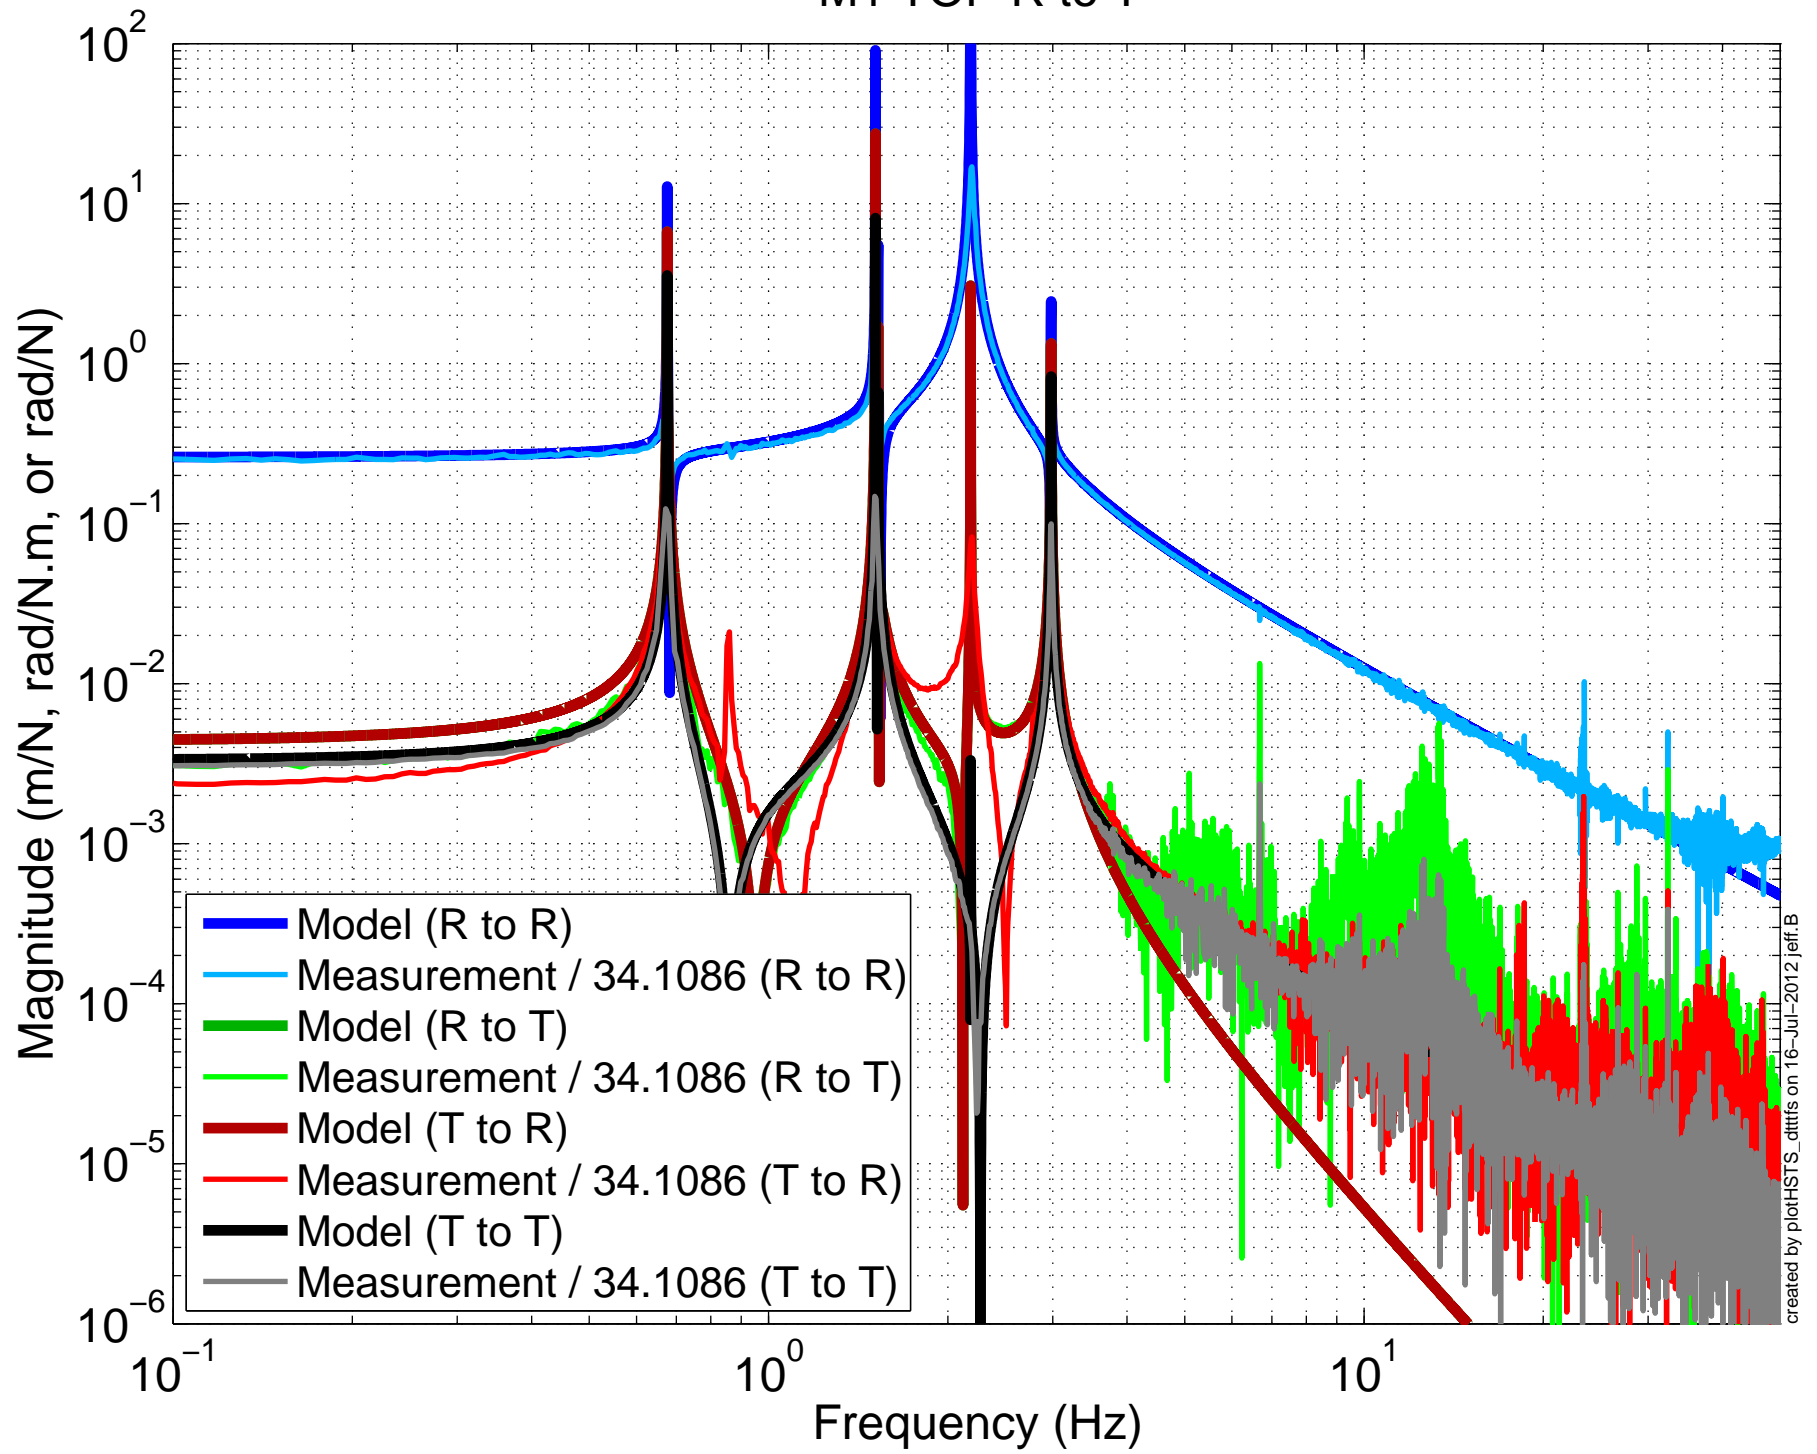

X1SUSMC1 BUILD
M1Y to Y, 2012-07-13

created by plotHSTS_dttfs on 16-Jul-2012 jefr.B

X1SUSMC1 BUILD
M1 TOP V to L

X1SUSMC1 BUILD
M1 TOP R to T

X1SUSMC1 BUILD

M1 TOP R to V

X1SUSMC1 BUILD
M1 TOP P to L

X1SUSMC1 BUILD
M1 TOP P to V

X1SUSMC1 BUILD
M1 TOP P to R

X1SUSMC1 BUILD
M1 TOP L to LFRT

X1SUSMC1 BUILD
M1 TOP T to SD

X1SUSMC1 BUILD
M1 TOP V to T1T2T3

X1SUSMC1 BUILD

M1 TOP R to T1T2T3

X1SUSMC1 BUILD
M1 TOP P to T2T3

X1SUSMC1 BUILD
M1 TOP Y to LFRT