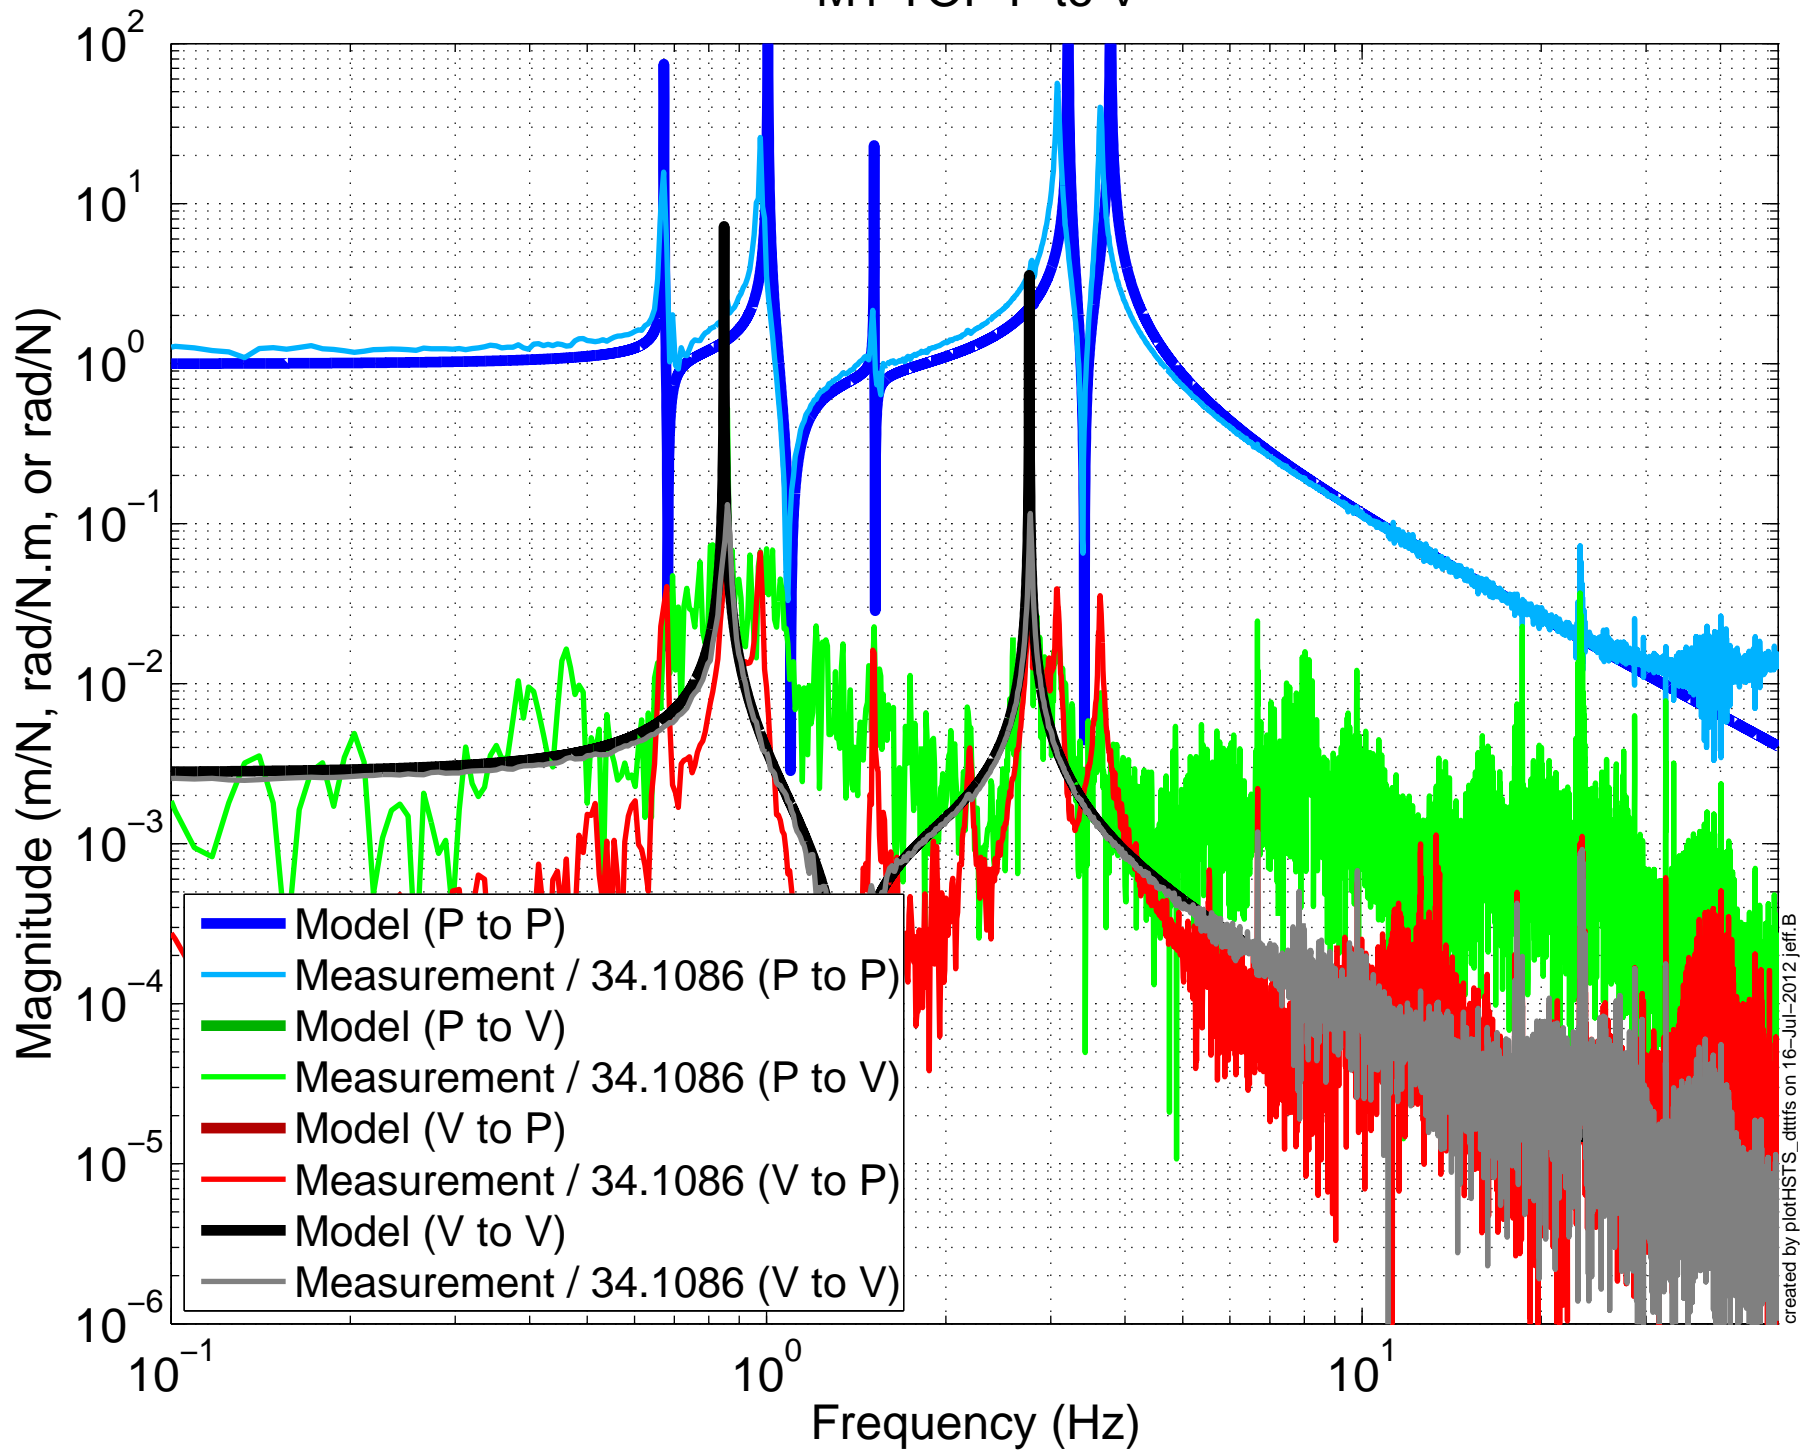

X1SUSMC1 BUILD
M1Y to Y, 2012-07-13

created by plotHSTS_dttfs on 16-Jul-2012 jefr.B

X1SUSMC1 BUILD
M1 TOP V to L

X1SUSMC1 BUILD
M1 TOP R to T

X1SUSMC1 BUILD

M1 TOP R to V

X1SUSMC1 BUILD
M1 TOP P to L

X1SUSMC1 BUILD
M1 TOP P to V

X1SUSMC1 BUILD
M1 TOP P to R

X1SUSMC1 BUILD
M1 TOP L to LFRT

X1SUSMC1 BUILD
M1 TOP T to SD

X1SUSMC1 BUILD
M1 TOP V to T1T2T3

X1SUSMC1 BUILD

M1 TOP R to T1T2T3

X1SUSMC1 BUILD
M1 TOP P to T2T3

X1SUSMC1 BUILD
M1 TOP Y to LFRT