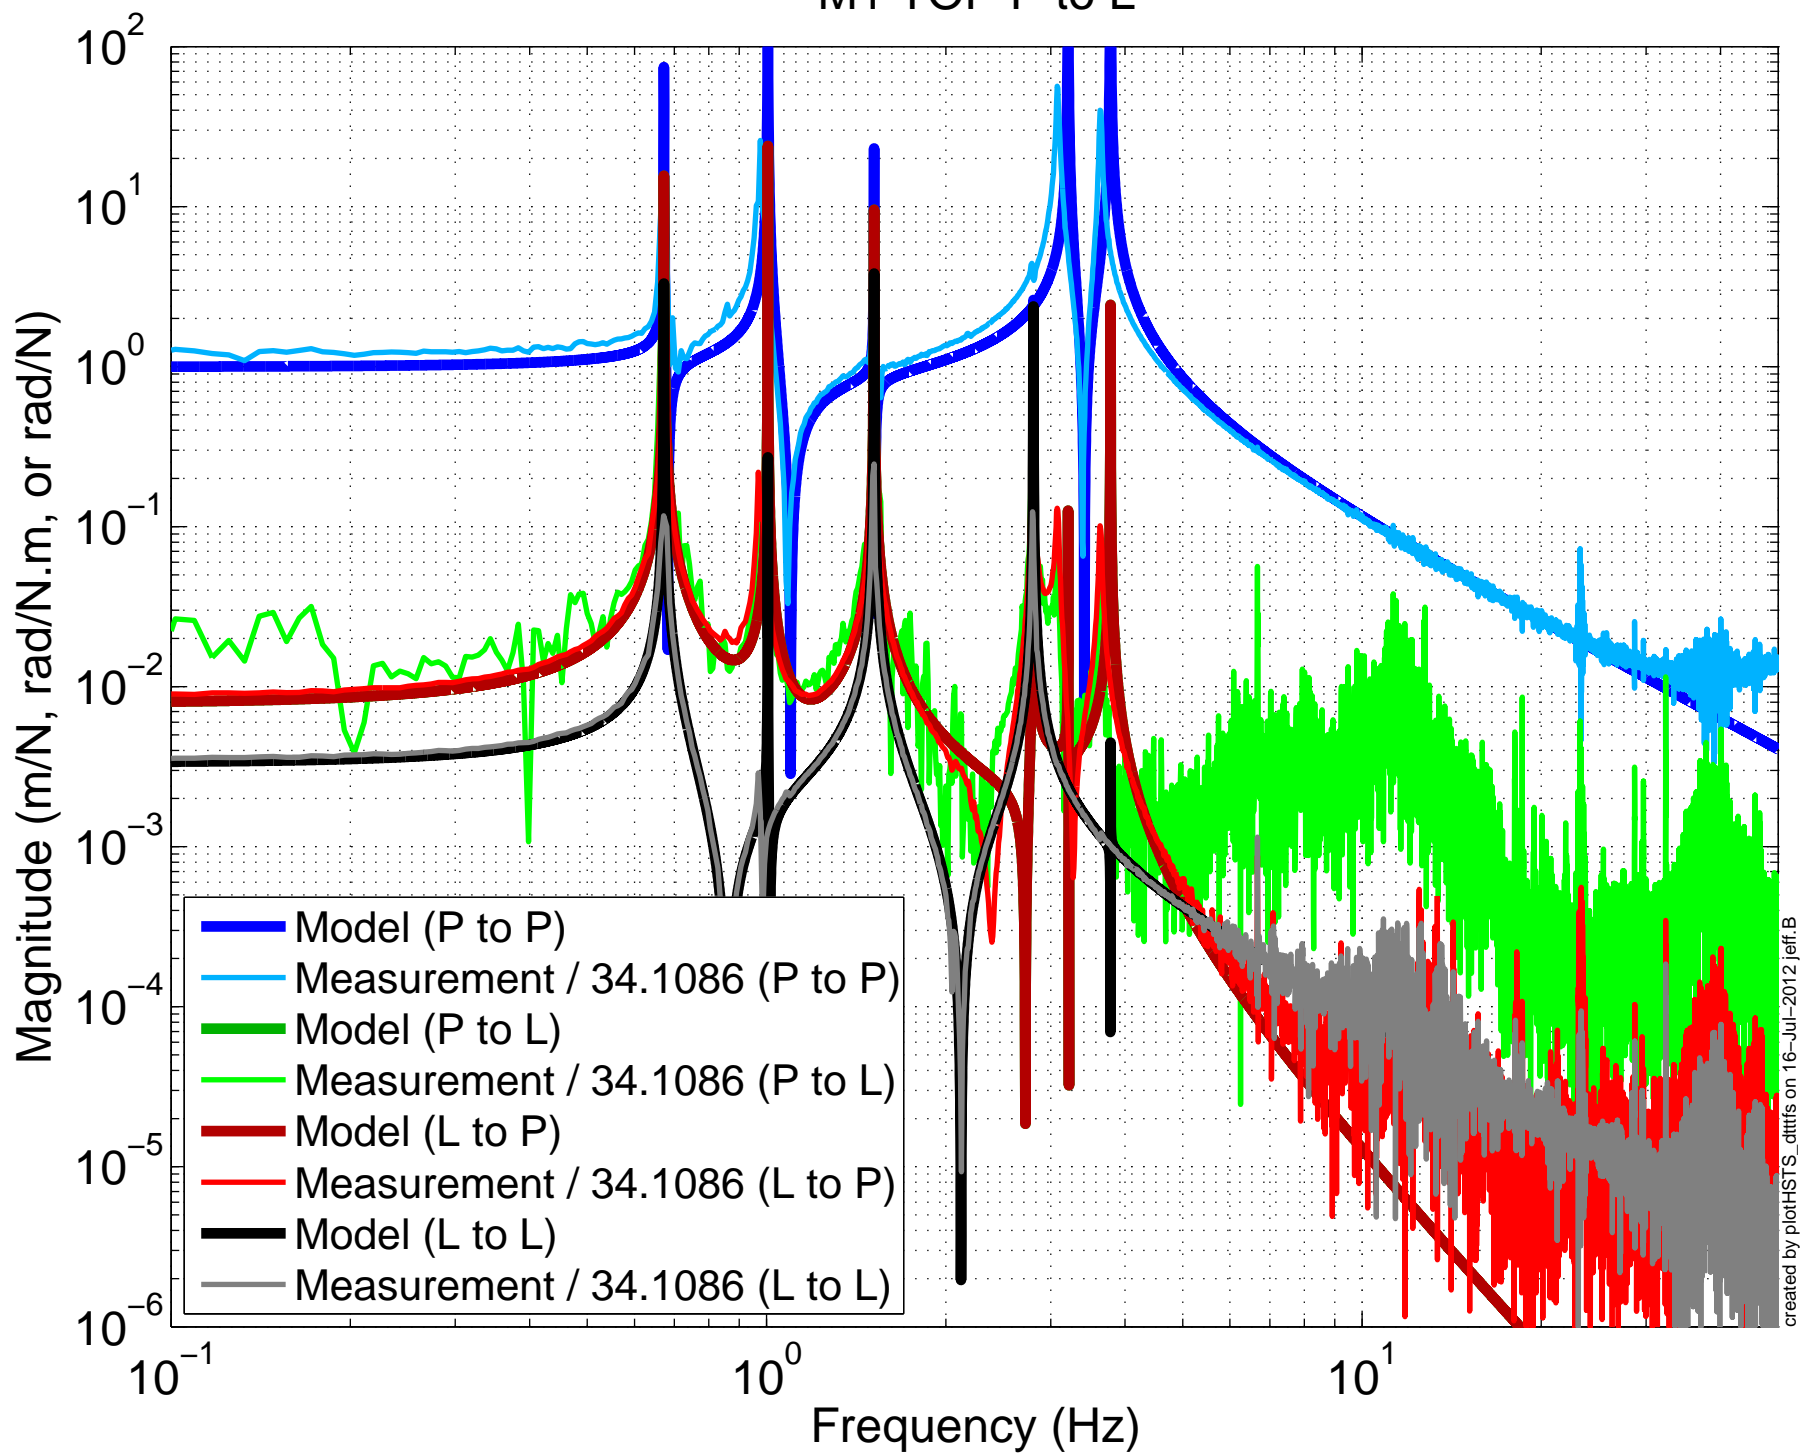

X1SUSMC1 BUILD
M1Y to Y, 2012-07-13

created by plotHSTS_dttfs on 16-Jul-2012 jefr.B

X1SUSMC1 BUILD
M1 TOP V to L

X1SUSMC1 BUILD
M1 TOP R to T

X1SUSMC1 BUILD

M1 TOP R to V

X1SUSMC1 BUILD
M1 TOP P to L

X1SUSMC1 BUILD
M1 TOP P to V

X1SUSMC1 BUILD
M1 TOP P to R

X1SUSMC1 BUILD
M1 TOP L to LFRT

X1SUSMC1 BUILD
M1 TOP T to SD

X1SUSMC1 BUILD
M1 TOP V to T1T2T3

X1SUSMC1 BUILD

M1 TOP R to T1T2T3

X1SUSMC1 BUILD
M1 TOP P to T2T3

X1SUSMC1 BUILD
M1 TOP Y to LFRT