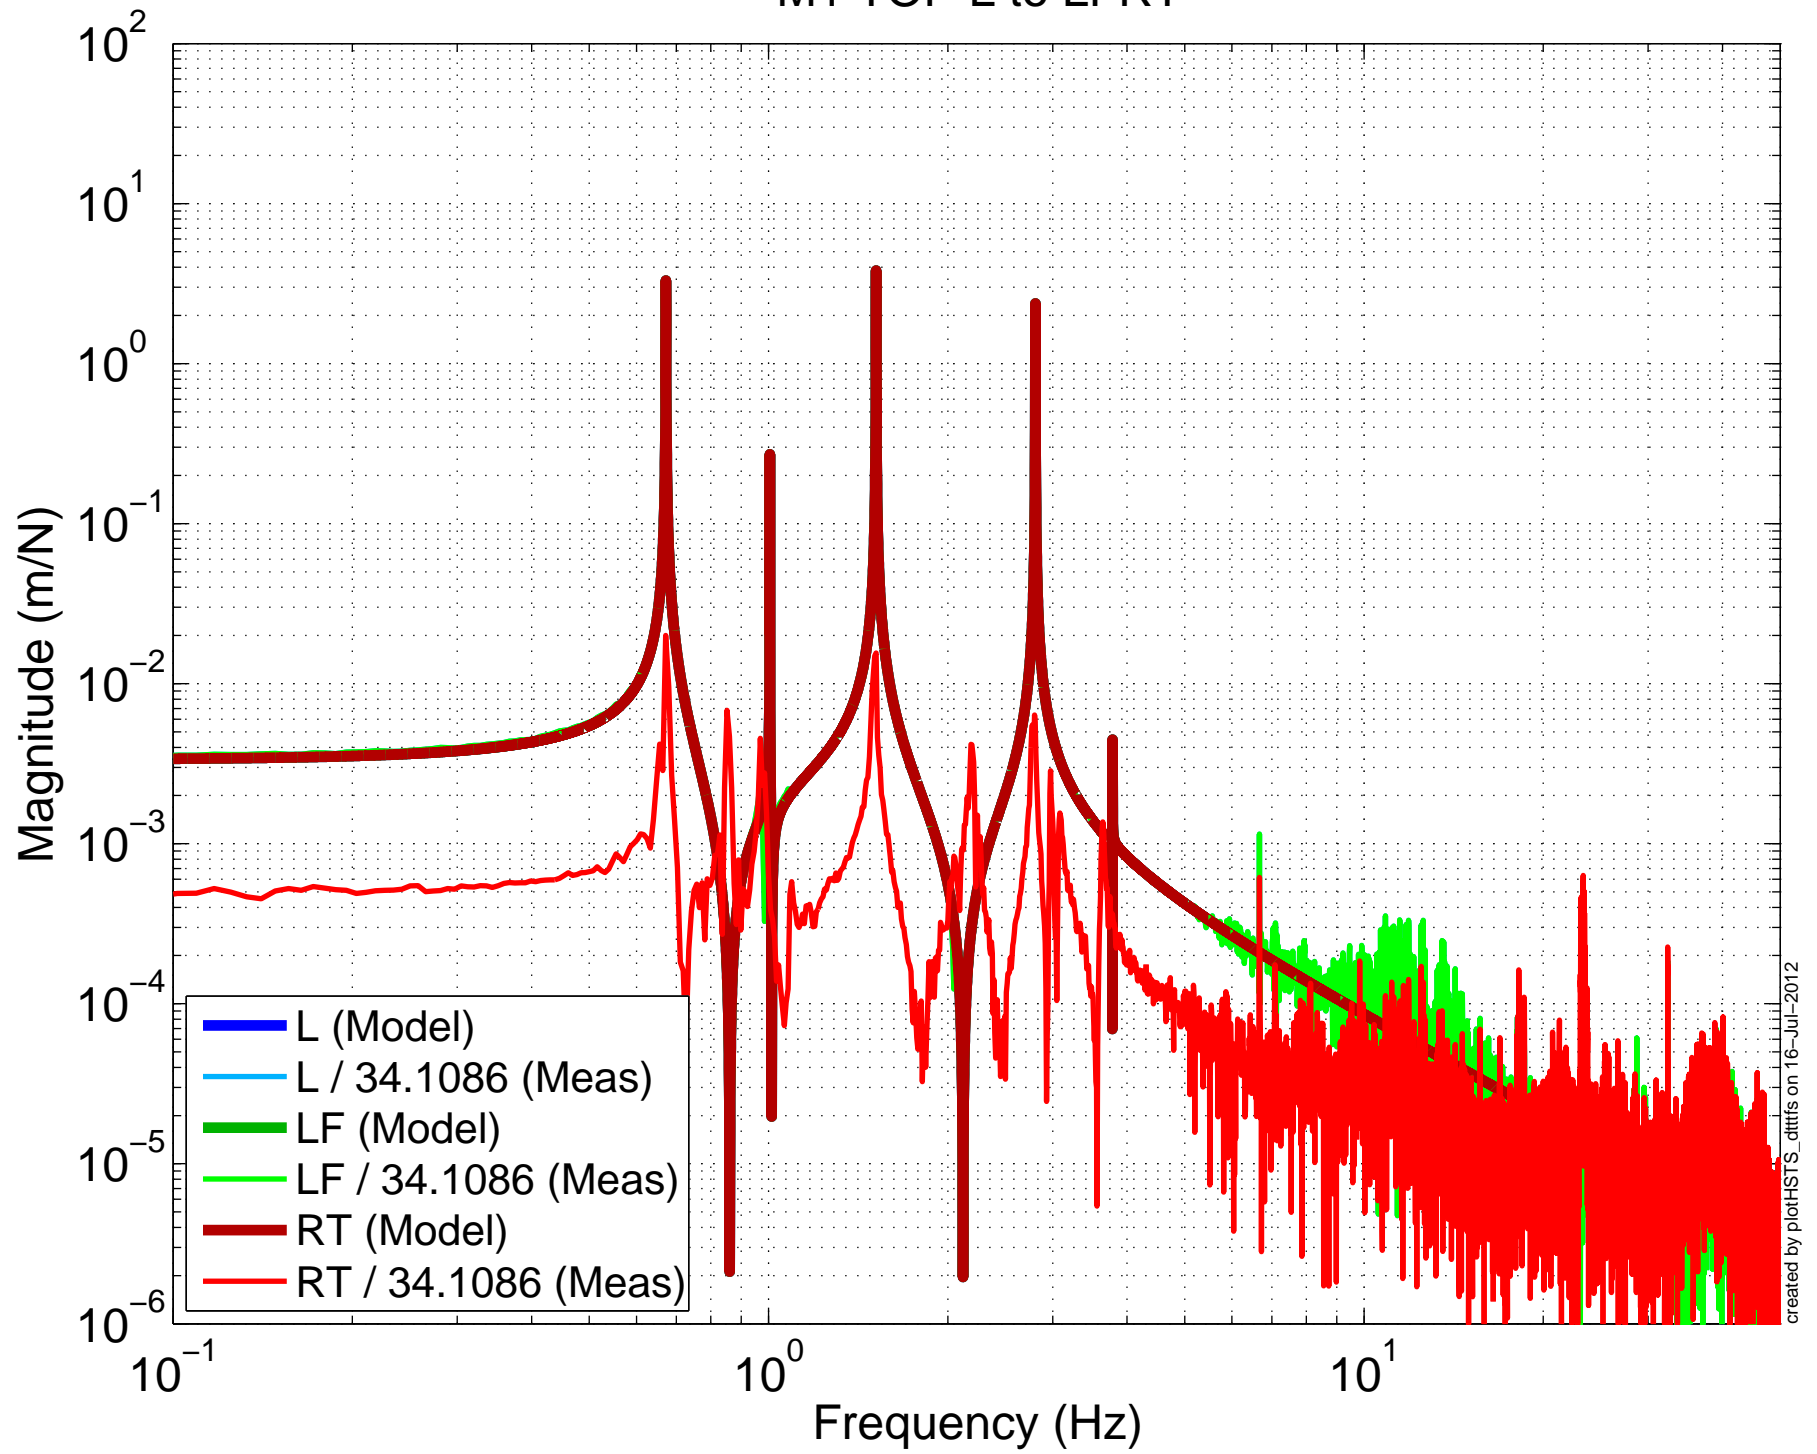

X1SUSMC1 BUILD
M1Y to Y, 2012-07-13

created by plotHSTS_dttfs on 16-Jul-2012 jefr.B

X1SUSMC1 BUILD
M1 TOP V to L

X1SUSMC1 BUILD
M1 TOP R to T

X1SUSMC1 BUILD

M1 TOP R to V

X1SUSMC1 BUILD
M1 TOP P to L

X1SUSMC1 BUILD
M1 TOP P to V

X1SUSMC1 BUILD
M1 TOP P to R

X1SUSMC1 BUILD
M1 TOP L to LFRT

X1SUSMC1 BUILD
M1 TOP T to SD

X1SUSMC1 BUILD
M1 TOP V to T1T2T3

X1SUSMC1 BUILD

M1 TOP R to T1T2T3

X1SUSMC1 BUILD
M1 TOP P to T2T3

X1SUSMC1 BUILD
M1 TOP Y to LFRT