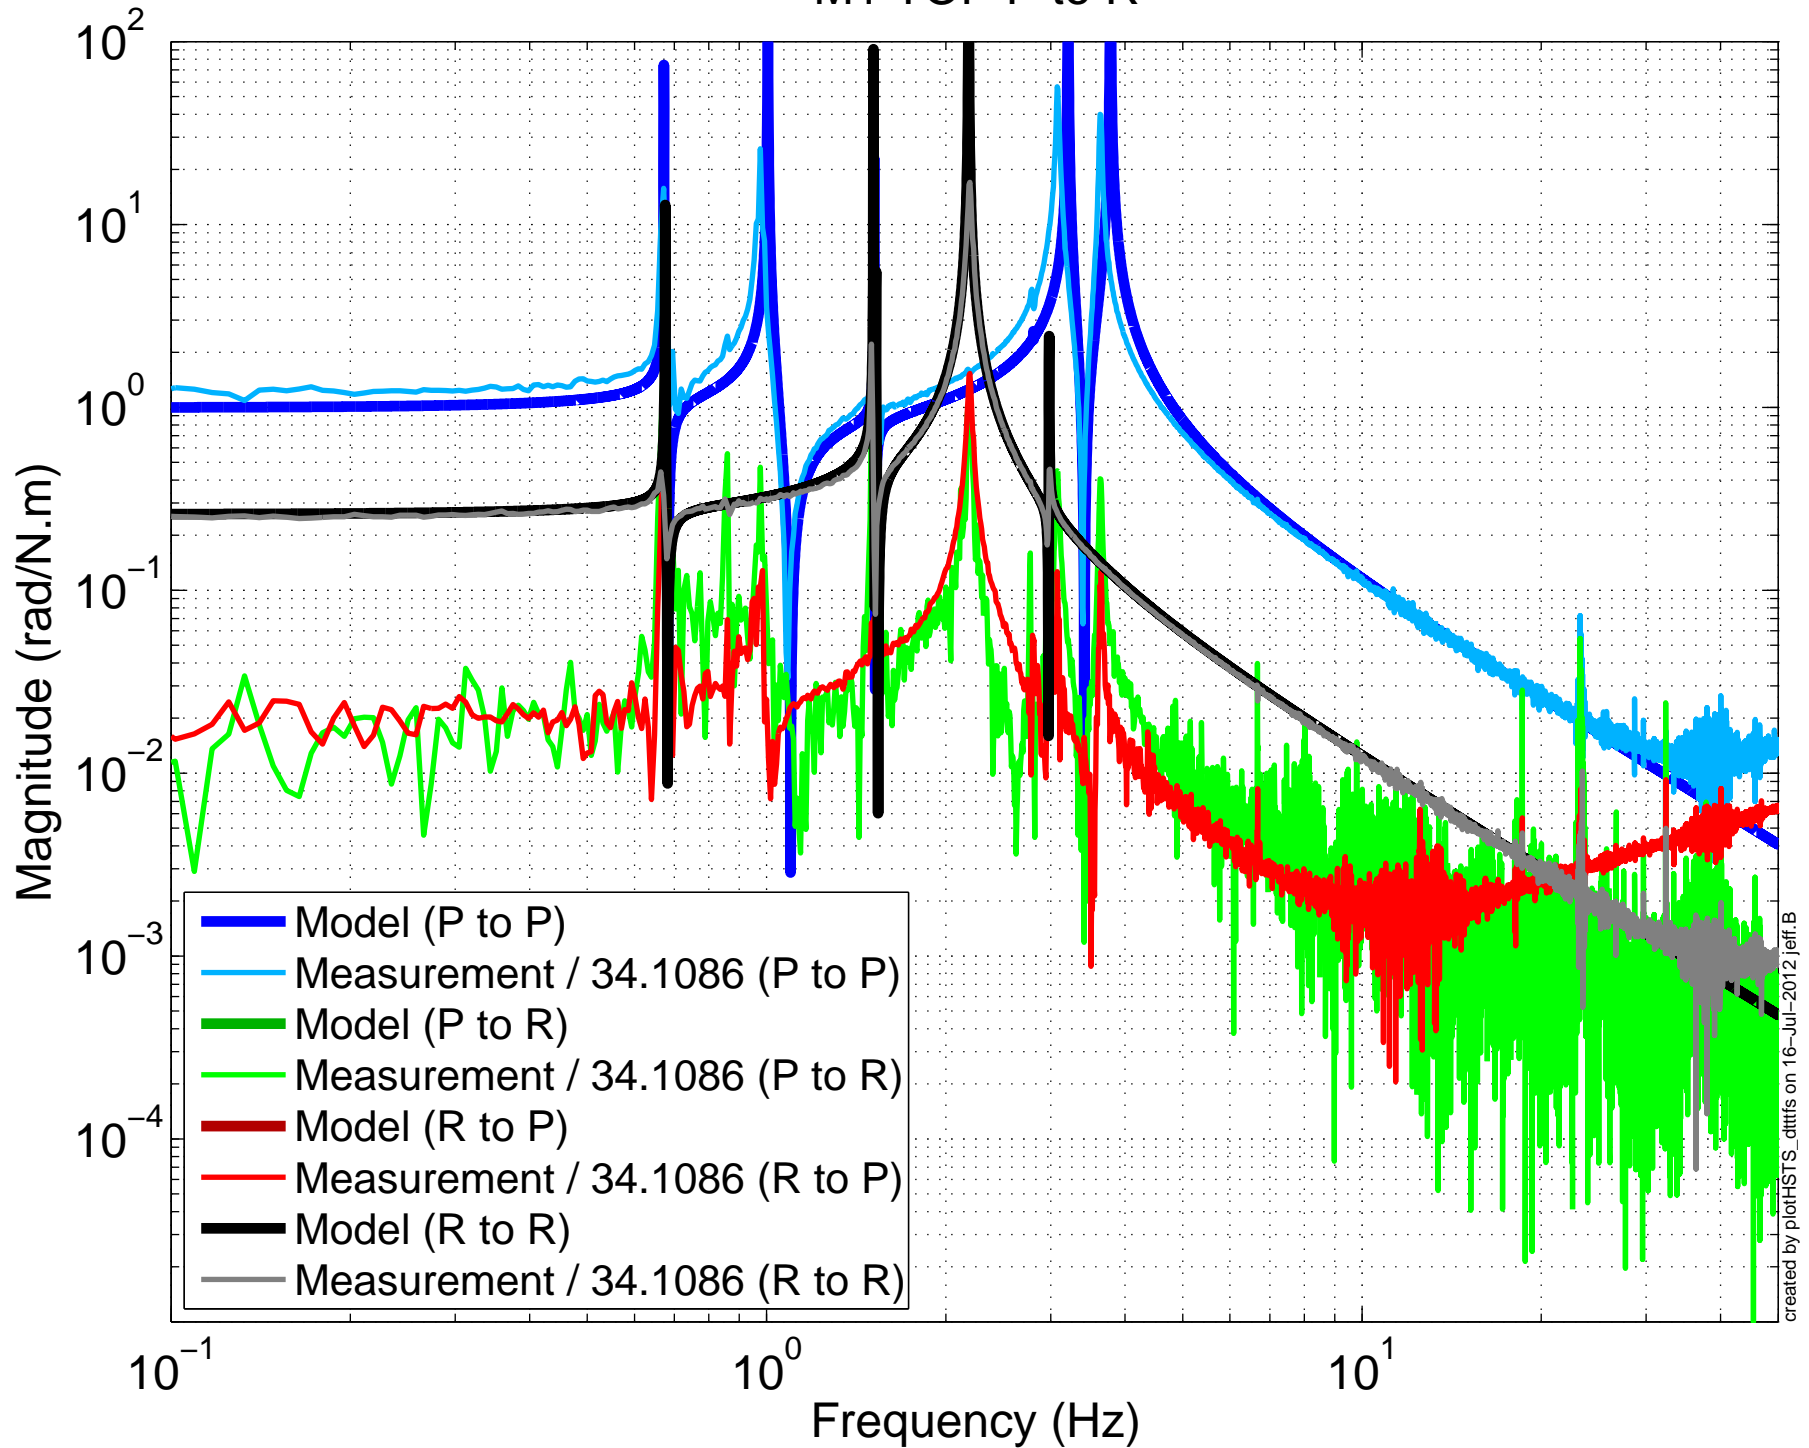

X1SUSMC1 BUILD
M1Y to Y, 2012-07-13

created by plotHSTS_dttfs on 16-Jul-2012 jefr.B

X1SUSMC1 BUILD
M1 TOP V to L

X1SUSMC1 BUILD
M1 TOP R to T

X1SUSMC1 BUILD

M1 TOP R to V

X1SUSMC1 BUILD
M1 TOP P to L

X1SUSMC1 BUILD
M1 TOP P to V

X1SUSMC1 BUILD
M1 TOP P to R

X1SUSMC1 BUILD
M1 TOP L to LFRT

X1SUSMC1 BUILD
M1 TOP T to SD

X1SUSMC1 BUILD
M1 TOP V to T1T2T3

X1SUSMC1 BUILD

M1 TOP R to T1T2T3

X1SUSMC1 BUILD
M1 TOP P to T2T3

X1SUSMC1 BUILD
M1 TOP Y to LFRT