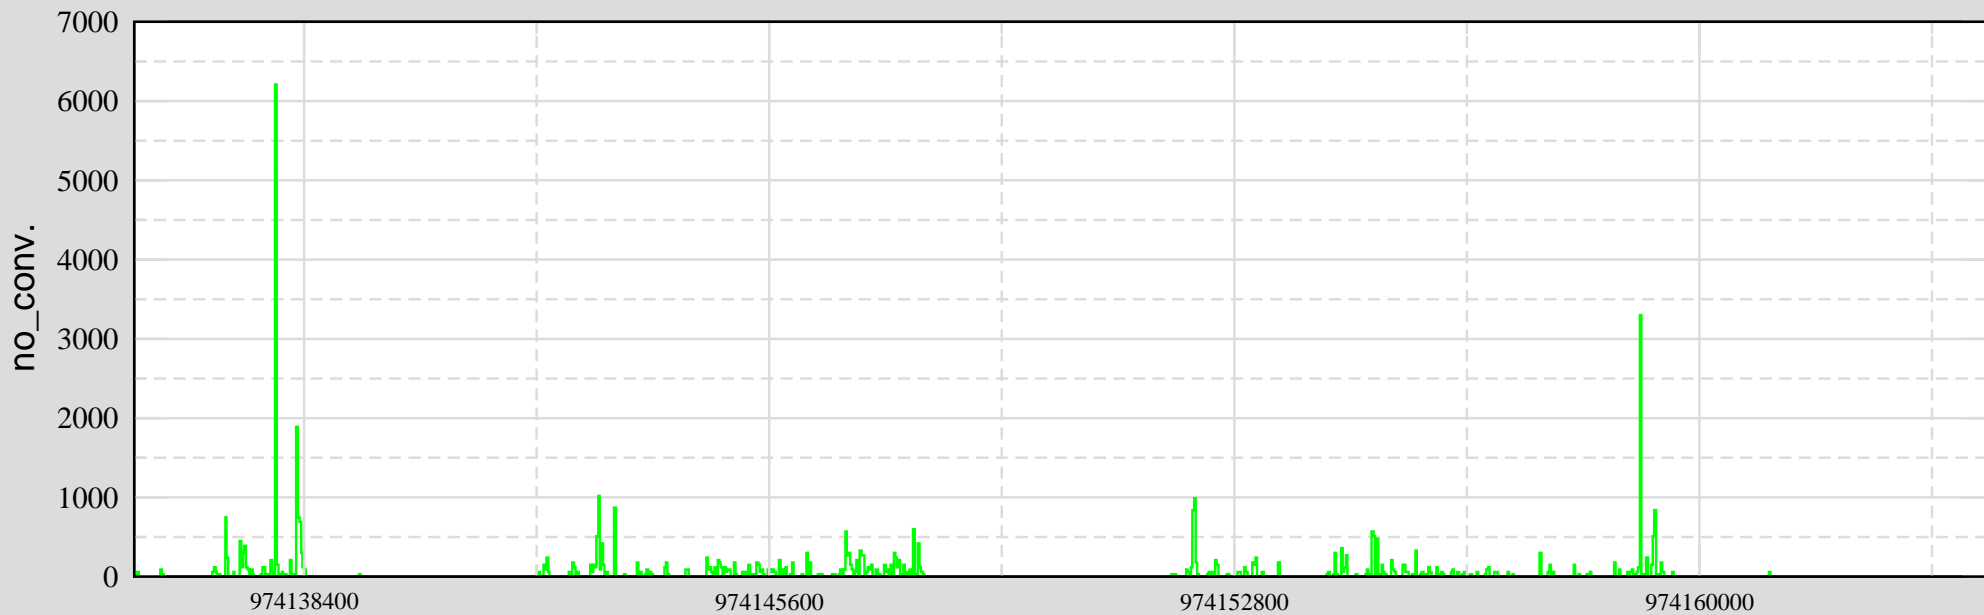

Data Display start at 10-11-18-17-15-57 (28800 seconds)

Ch 2: H0:PEM-LVEA_DST3_5

Ch 1: H0:PEM-LVEA_DST3_3