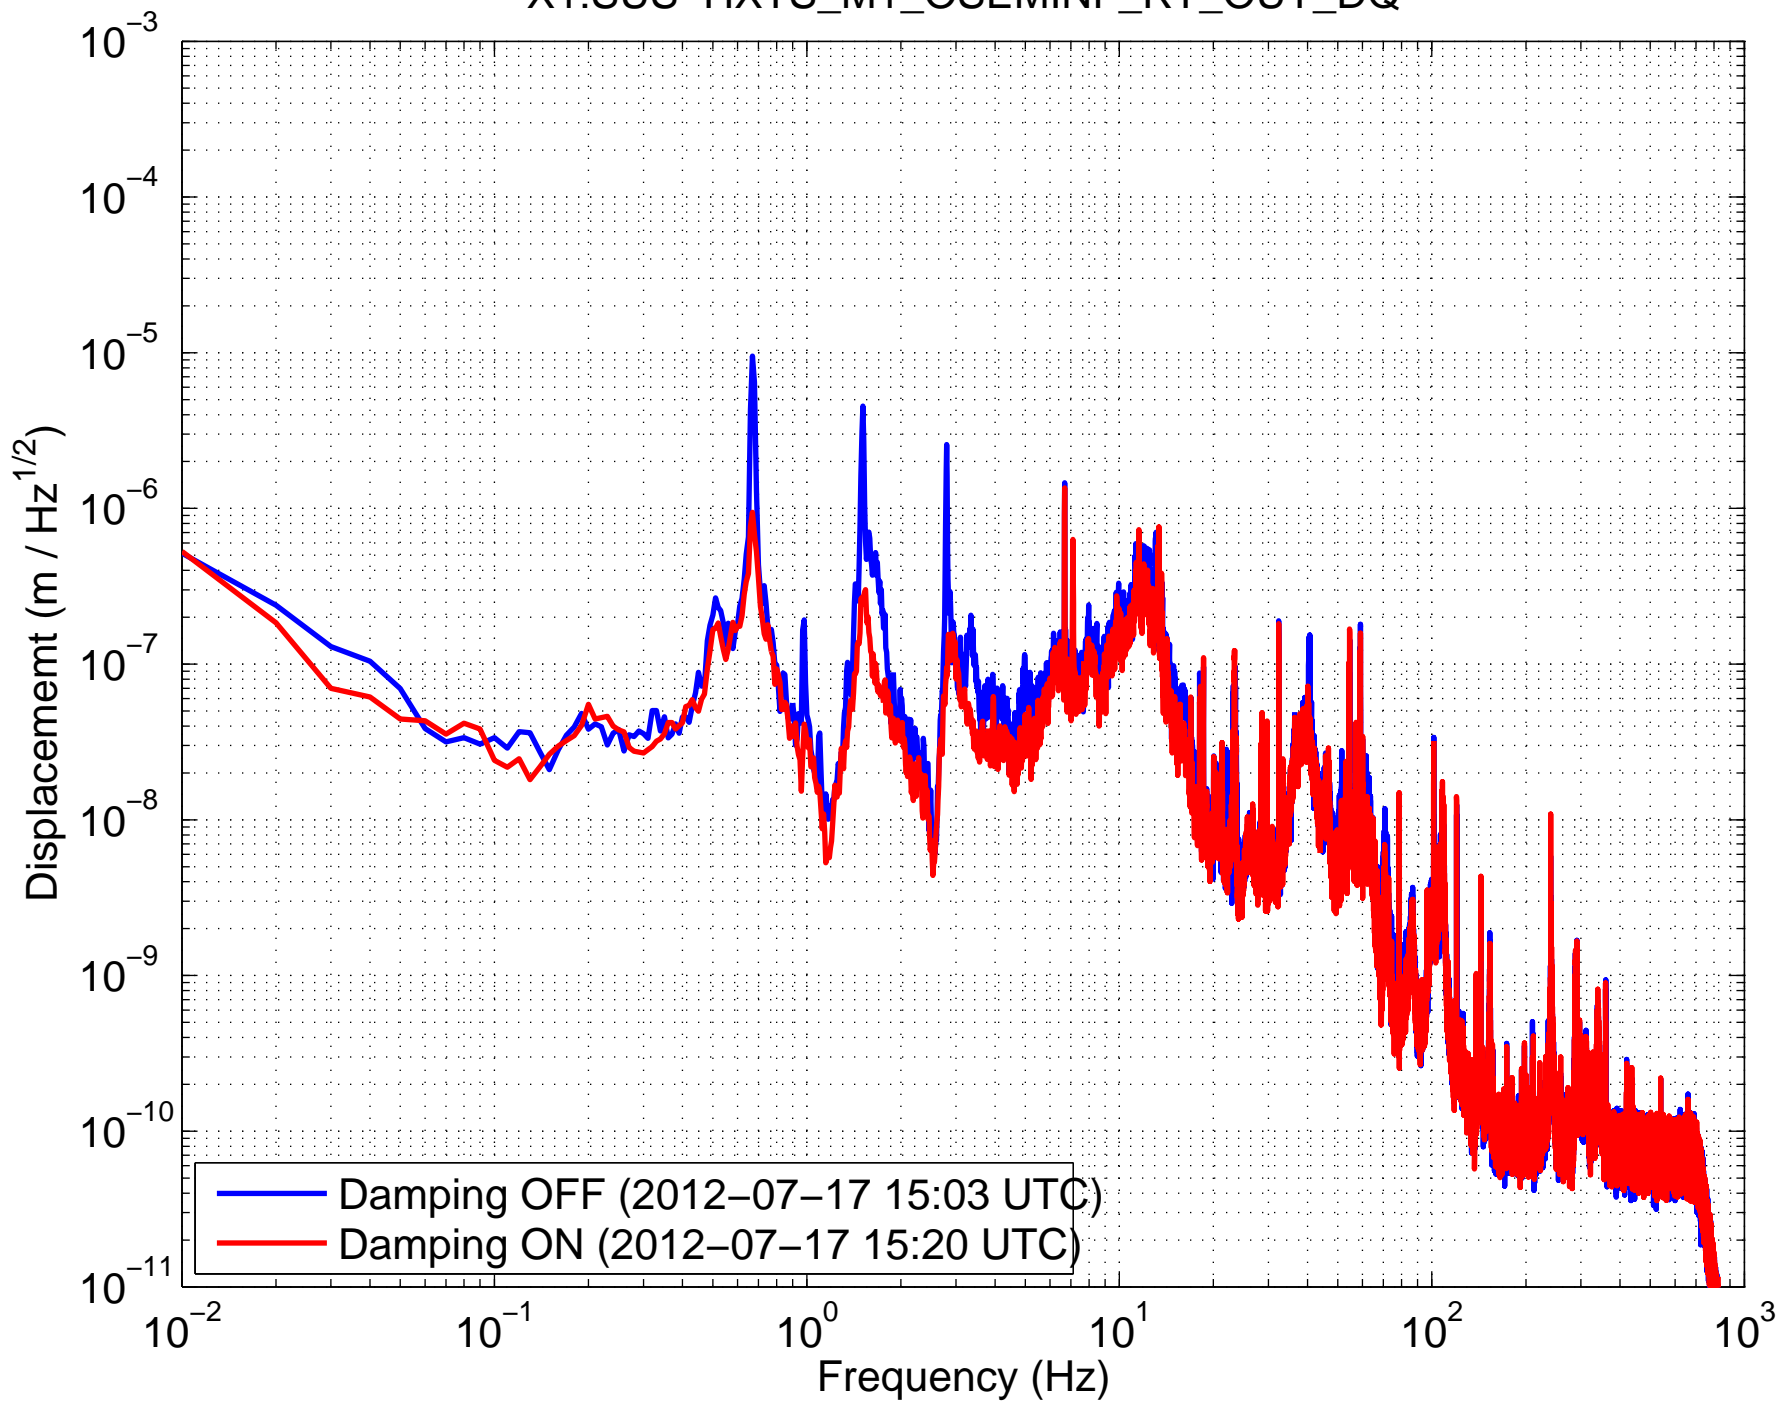

X1SUSMC1 (HSTS) Amplitude Spectral Density
X1:SUS-HXTS_M1_OSEMINF_T1_OUT_DQ

X1SUSMC1 (HSTS) Amplitude Spectral Density
X1:SUS-HXTS_M1_OSEMINF_T2_OUT_DQ

X1SUSMC1 (HSTS) Amplitude Spectral Density
X1:SUS-HXTS_M1_OSEMINF_T3_OUT_DQ

X1SUSMC1 (HSTS) Amplitude Spectral Density
X1:SUS-HXTS_M1_OSEMINF_LF_OUT_DQ

X1SUSMC1 (HSTS) Amplitude Spectral Density
X1:SUS-HXTS_M1_OSEMINF_RT_OUT_DQ

X1SUSMC1 (HSTS) Amplitude Spectral Density
X1:SUS-HXTS_M1_OSEMINF_SD_OUT_DQ