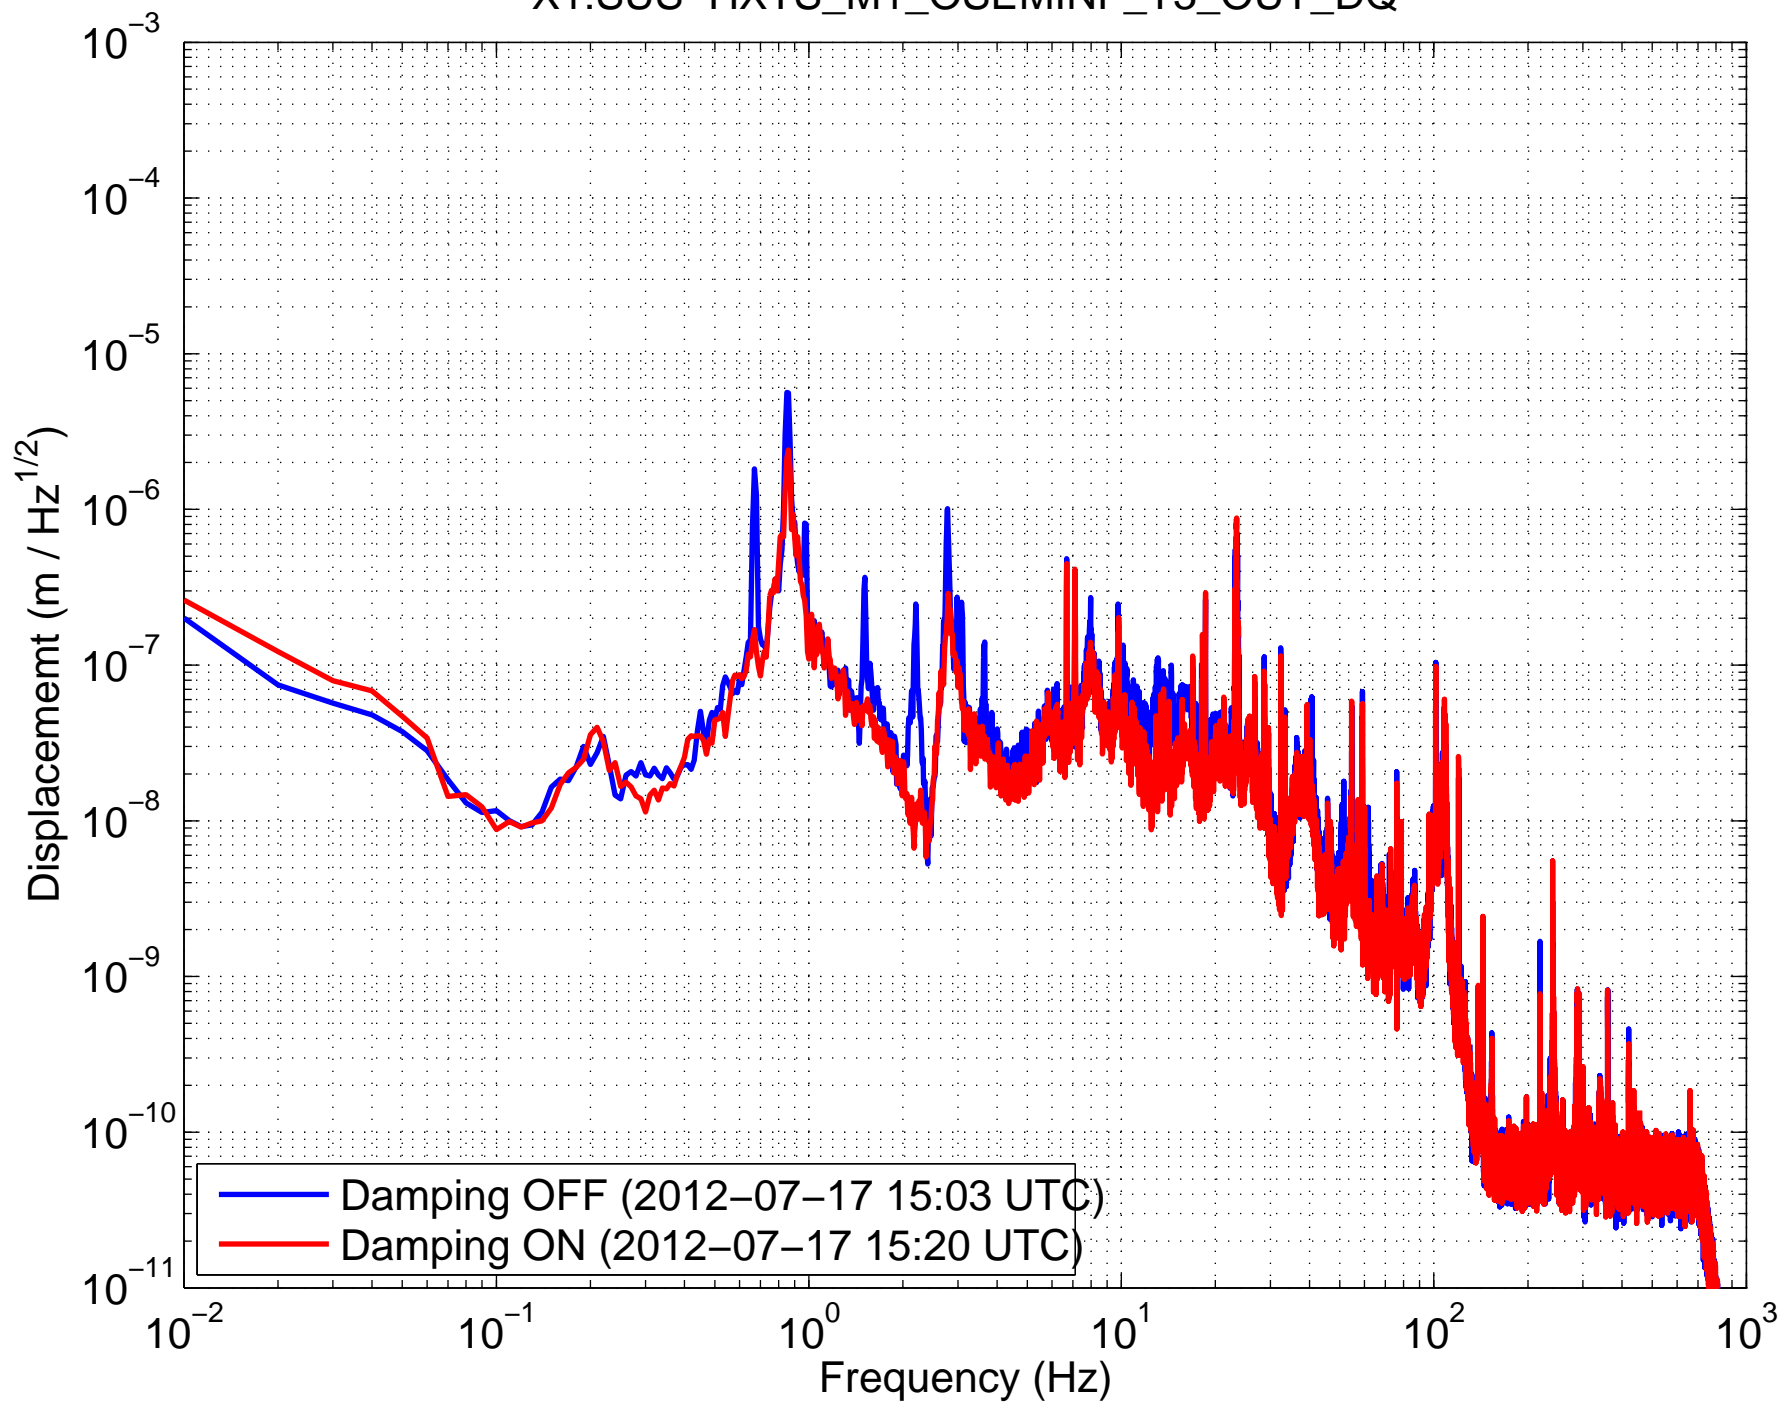

X1SUSMC1 (HSTS) Amplitude Spectral Density
X1:SUS-HXTS_M1_OSEMINF_T1_OUT_DQ

X1SUSMC1 (HSTS) Amplitude Spectral Density
X1:SUS-HXTS_M1_OSEMINF_T2_OUT_DQ

X1SUSMC1 (HSTS) Amplitude Spectral Density
X1:SUS-HXTS_M1_OSEMINF_T3_OUT_DQ

X1SUSMC1 (HSTS) Amplitude Spectral Density
X1:SUS-HXTS_M1_OSEMINF_LF_OUT_DQ

X1SUSMC1 (HSTS) Amplitude Spectral Density
X1:SUS-HXTS_M1_OSEMINF_RT_OUT_DQ

X1SUSMC1 (HSTS) Amplitude Spectral Density
X1:SUS-HXTS_M1_OSEMINF_SD_OUT_DQ