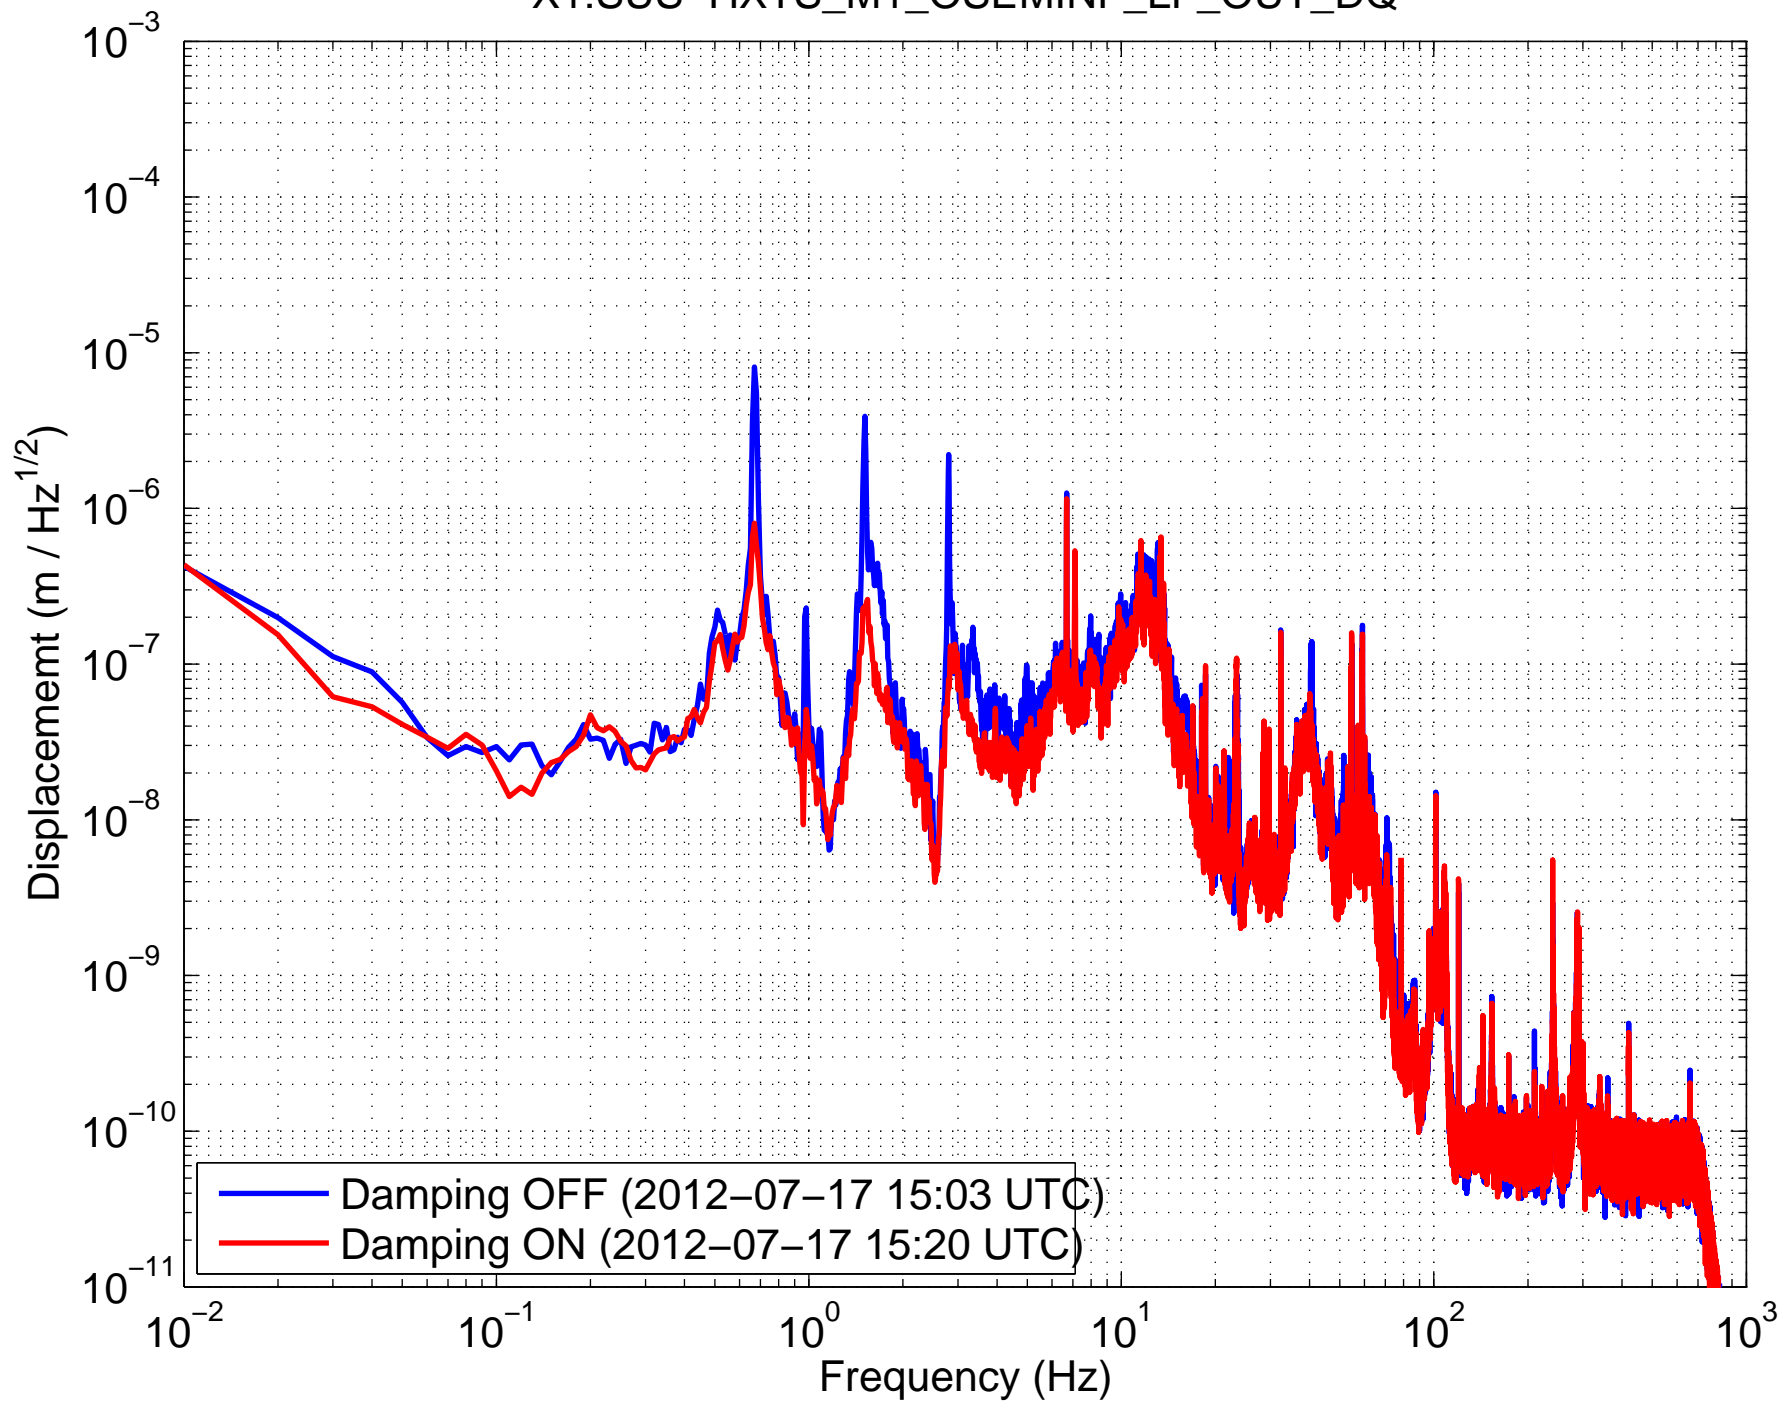

X1SUSMC1 (HSTS) Amplitude Spectral Density
X1:SUS-HXTS_M1_OSEMINF_T1_OUT_DQ

X1SUSMC1 (HSTS) Amplitude Spectral Density
X1:SUS-HXTS_M1_OSEMINF_T2_OUT_DQ

X1SUSMC1 (HSTS) Amplitude Spectral Density
X1:SUS-HXTS_M1_OSEMINF_T3_OUT_DQ

X1SUSMC1 (HSTS) Amplitude Spectral Density
X1:SUS-HXTS_M1_OSEMINF_LF_OUT_DQ

X1SUSMC1 (HSTS) Amplitude Spectral Density
X1:SUS-HXTS_M1_OSEMINF_RT_OUT_DQ

X1SUSMC1 (HSTS) Amplitude Spectral Density
X1:SUS-HXTS_M1_OSEMINF_SD_OUT_DQ