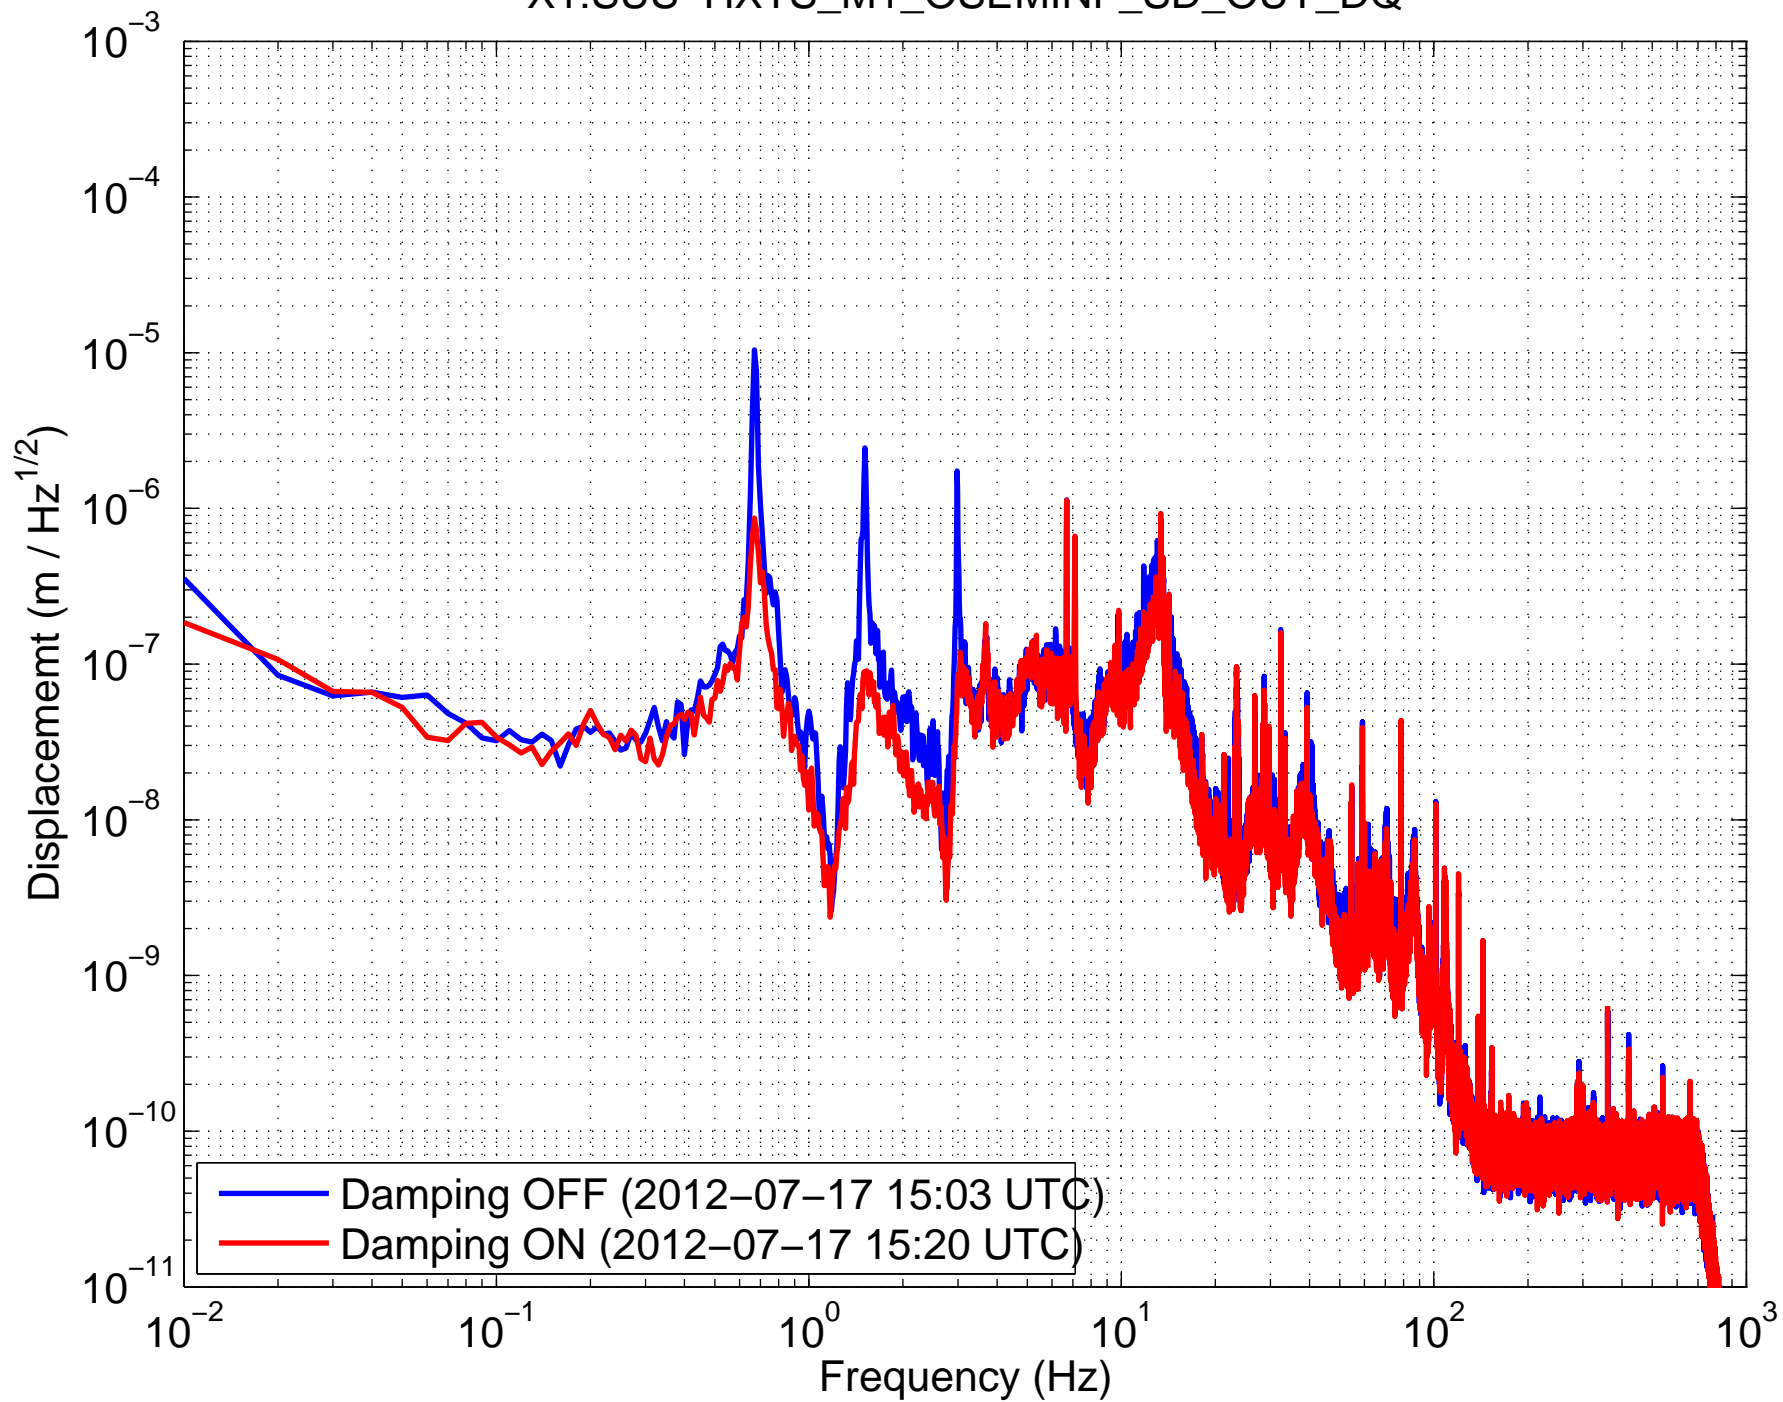

X1SUSMC1 (HSTS) Amplitude Spectral Density
X1:SUS-HXTS_M1_OSEMINF_T1_OUT_DQ

X1SUSMC1 (HSTS) Amplitude Spectral Density
X1:SUS-HXTS_M1_OSEMINF_T2_OUT_DQ

X1SUSMC1 (HSTS) Amplitude Spectral Density
X1:SUS-HXTS_M1_OSEMINF_T3_OUT_DQ

X1SUSMC1 (HSTS) Amplitude Spectral Density
X1:SUS-HXTS_M1_OSEMINF_LF_OUT_DQ

X1SUSMC1 (HSTS) Amplitude Spectral Density
X1:SUS-HXTS_M1_OSEMINF_RT_OUT_DQ

X1SUSMC1 (HSTS) Amplitude Spectral Density
X1:SUS-HXTS_M1_OSEMINF_SD_OUT_DQ