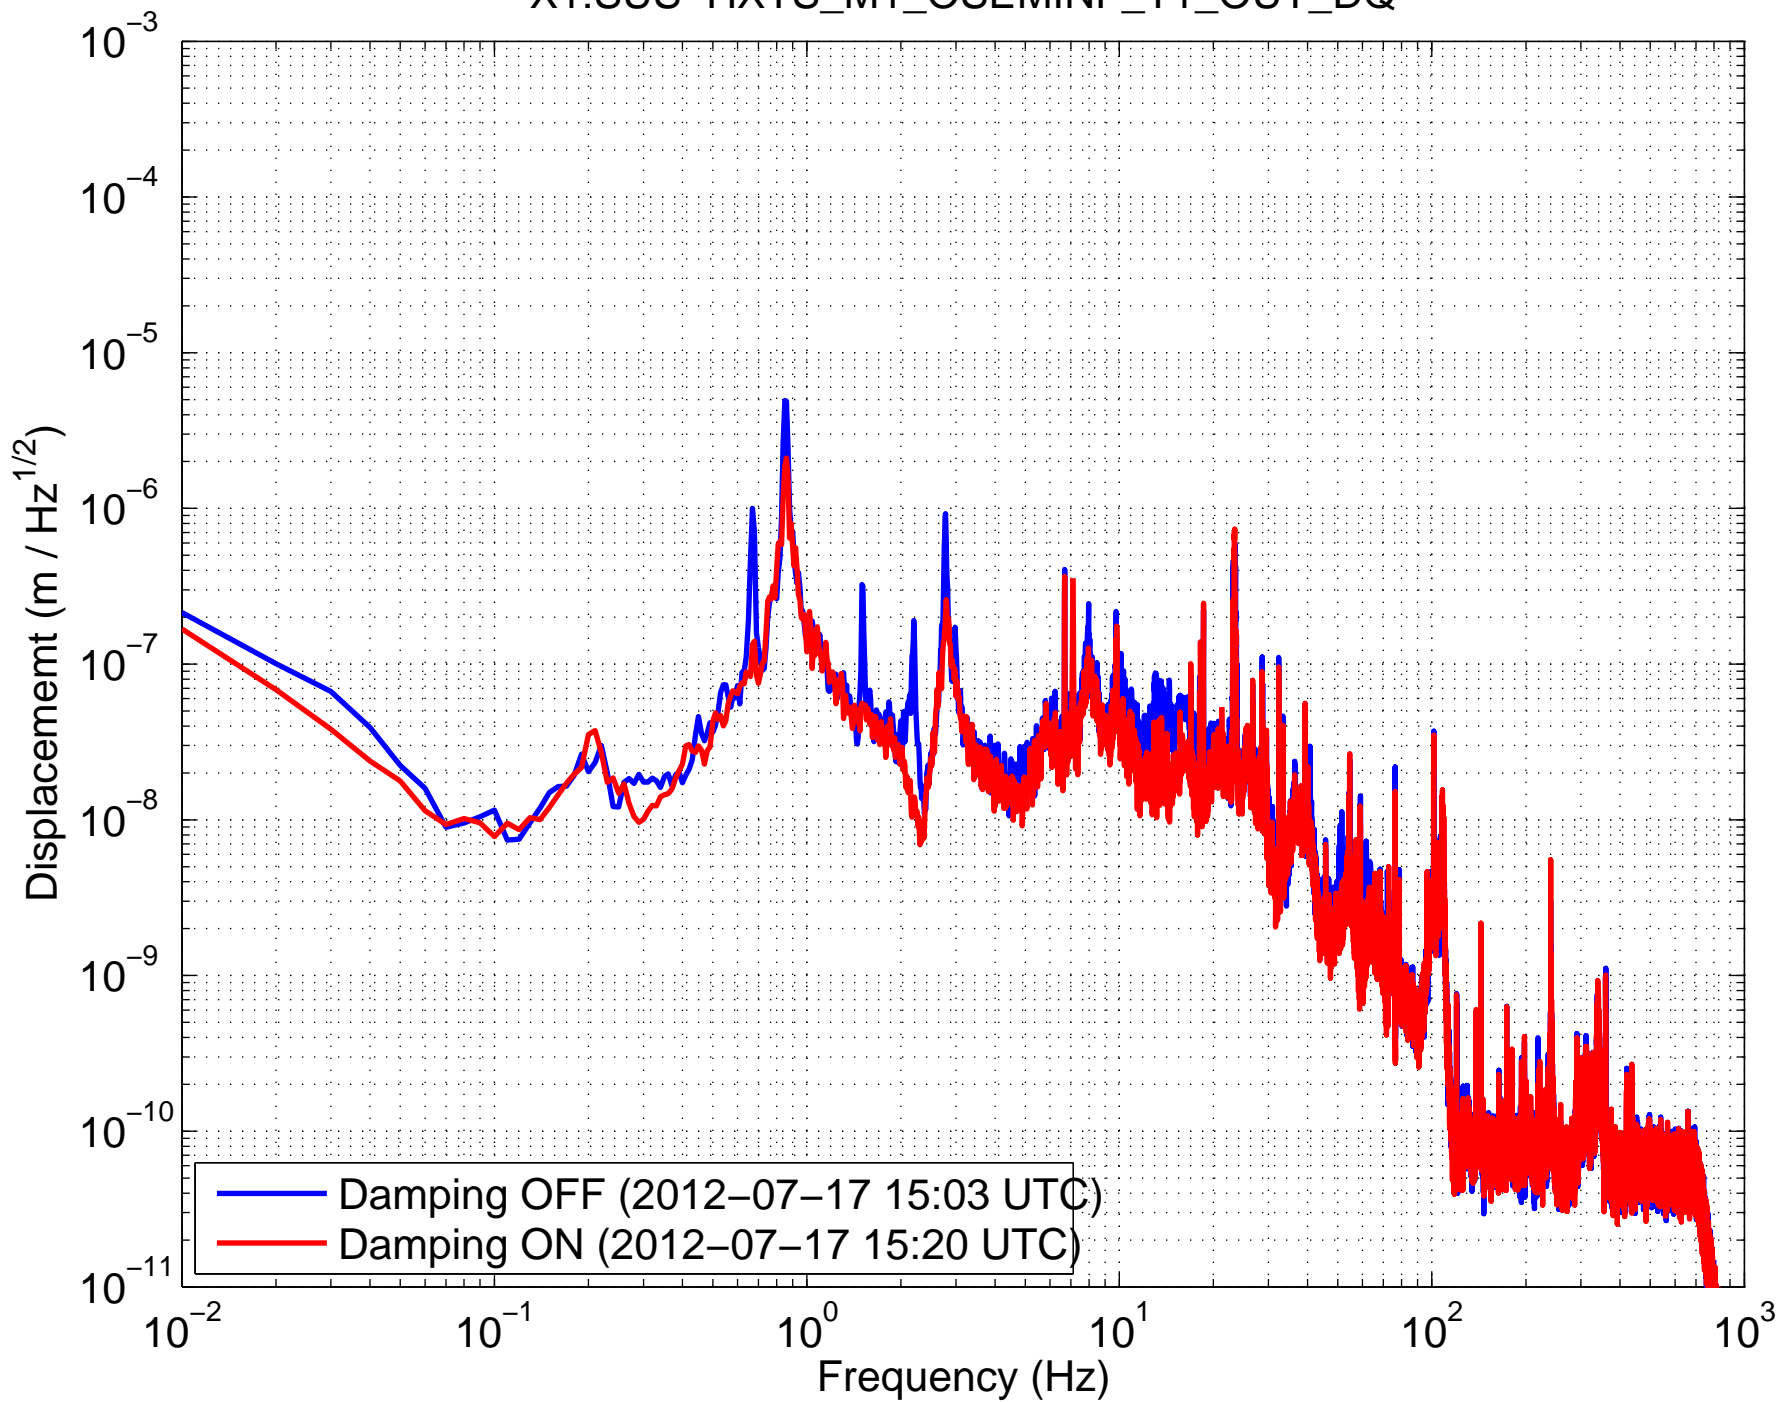

X1SUSMC1 (HSTS) Amplitude Spectral Density
X1:SUS-HXTS_M1_OSEMINF_T1_OUT_DQ

X1SUSMC1 (HSTS) Amplitude Spectral Density
X1:SUS-HXTS_M1_OSEMINF_T2_OUT_DQ

X1SUSMC1 (HSTS) Amplitude Spectral Density
X1:SUS-HXTS_M1_OSEMINF_T3_OUT_DQ

X1SUSMC1 (HSTS) Amplitude Spectral Density
X1:SUS-HXTS_M1_OSEMINF_LF_OUT_DQ

X1SUSMC1 (HSTS) Amplitude Spectral Density
X1:SUS-HXTS_M1_OSEMINF_RT_OUT_DQ

X1SUSMC1 (HSTS) Amplitude Spectral Density
X1:SUS-HXTS_M1_OSEMINF_SD_OUT_DQ