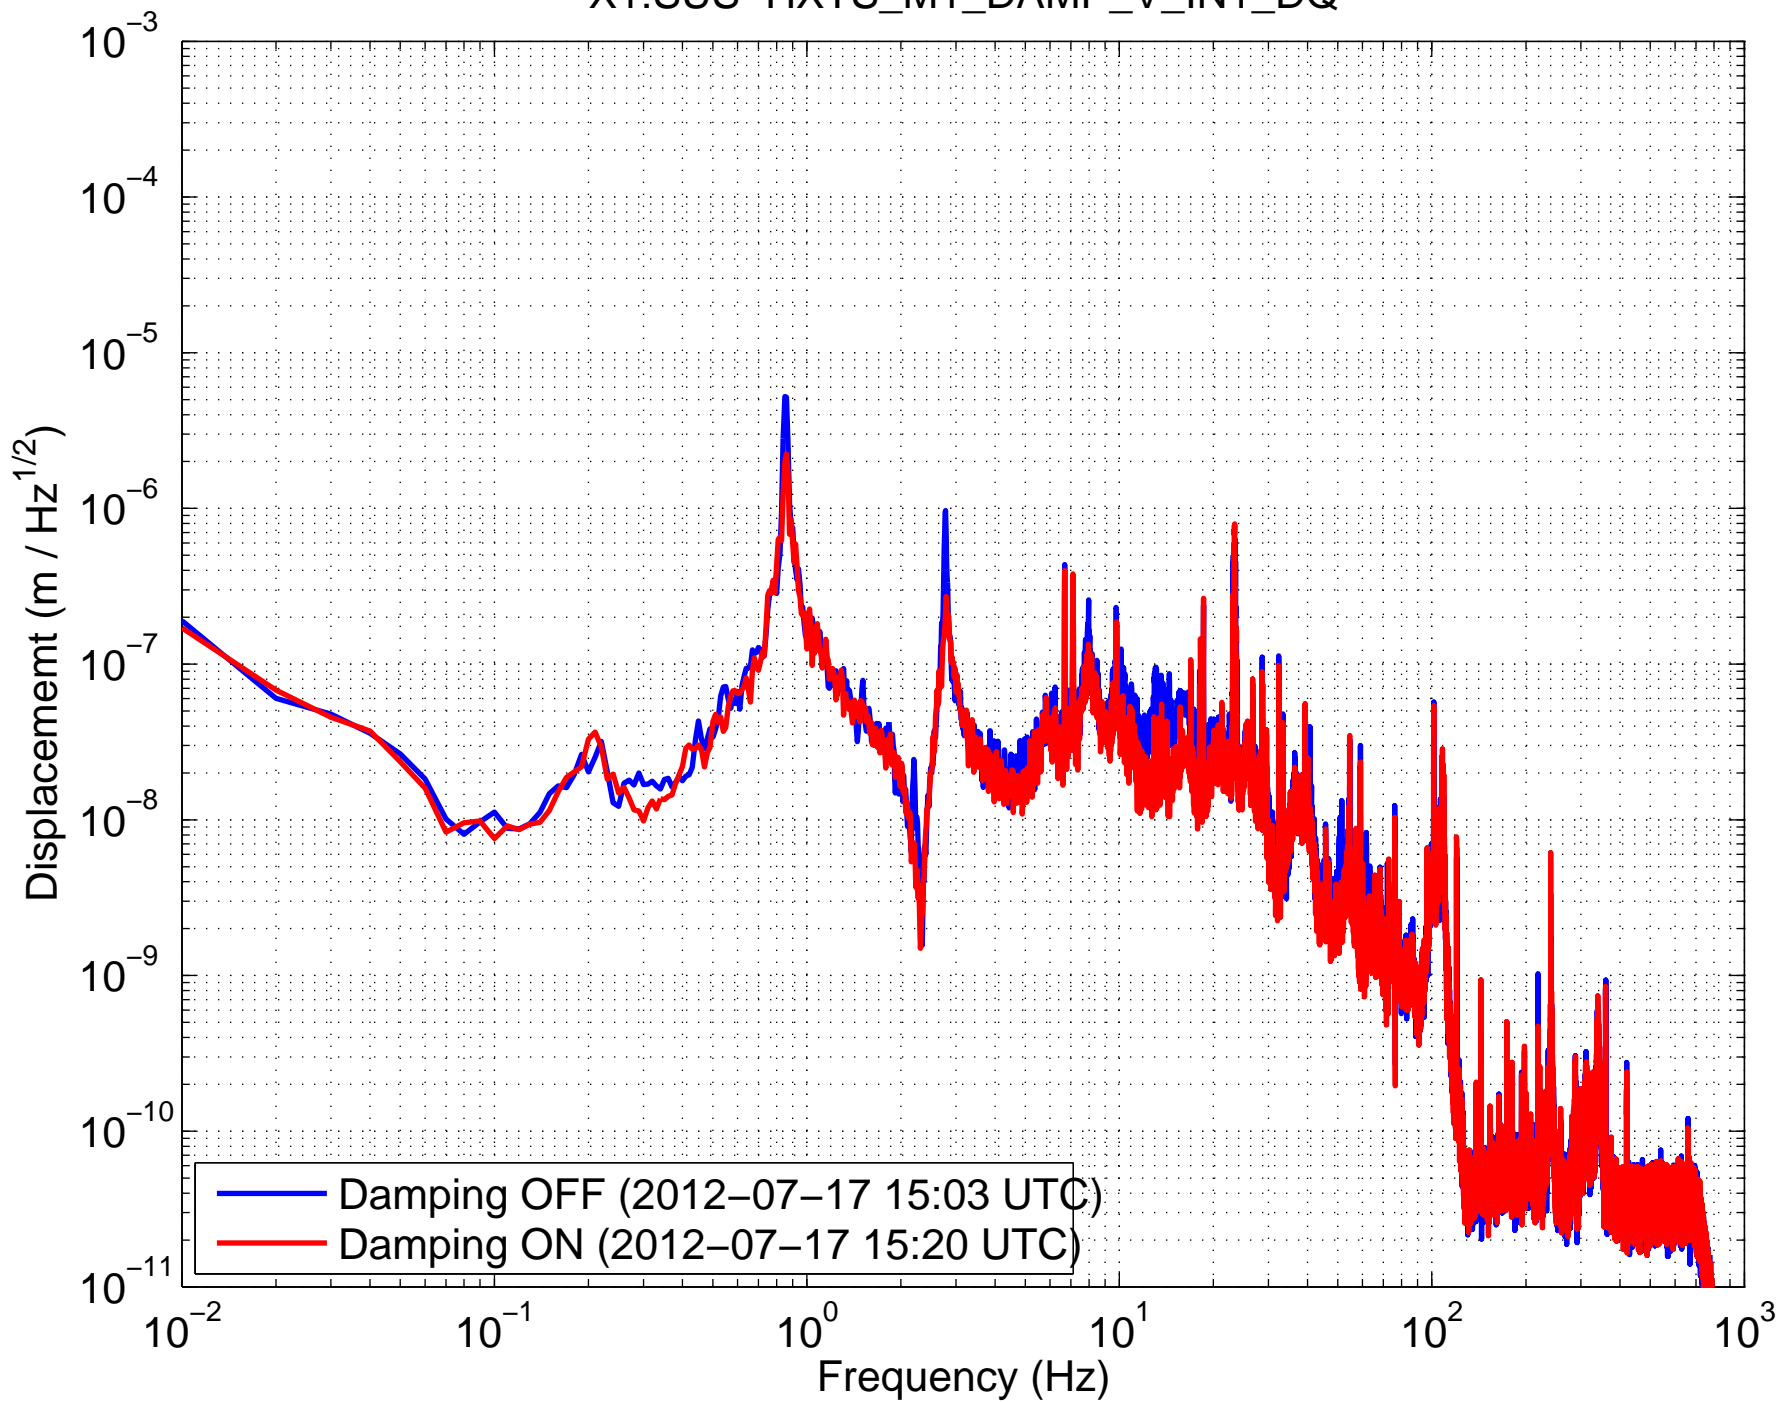

X1SUSMC1 (HSTS) Amplitude Spectral Density
X1:SUS-HXTS_M1_DAMP_V_IN1_DQ