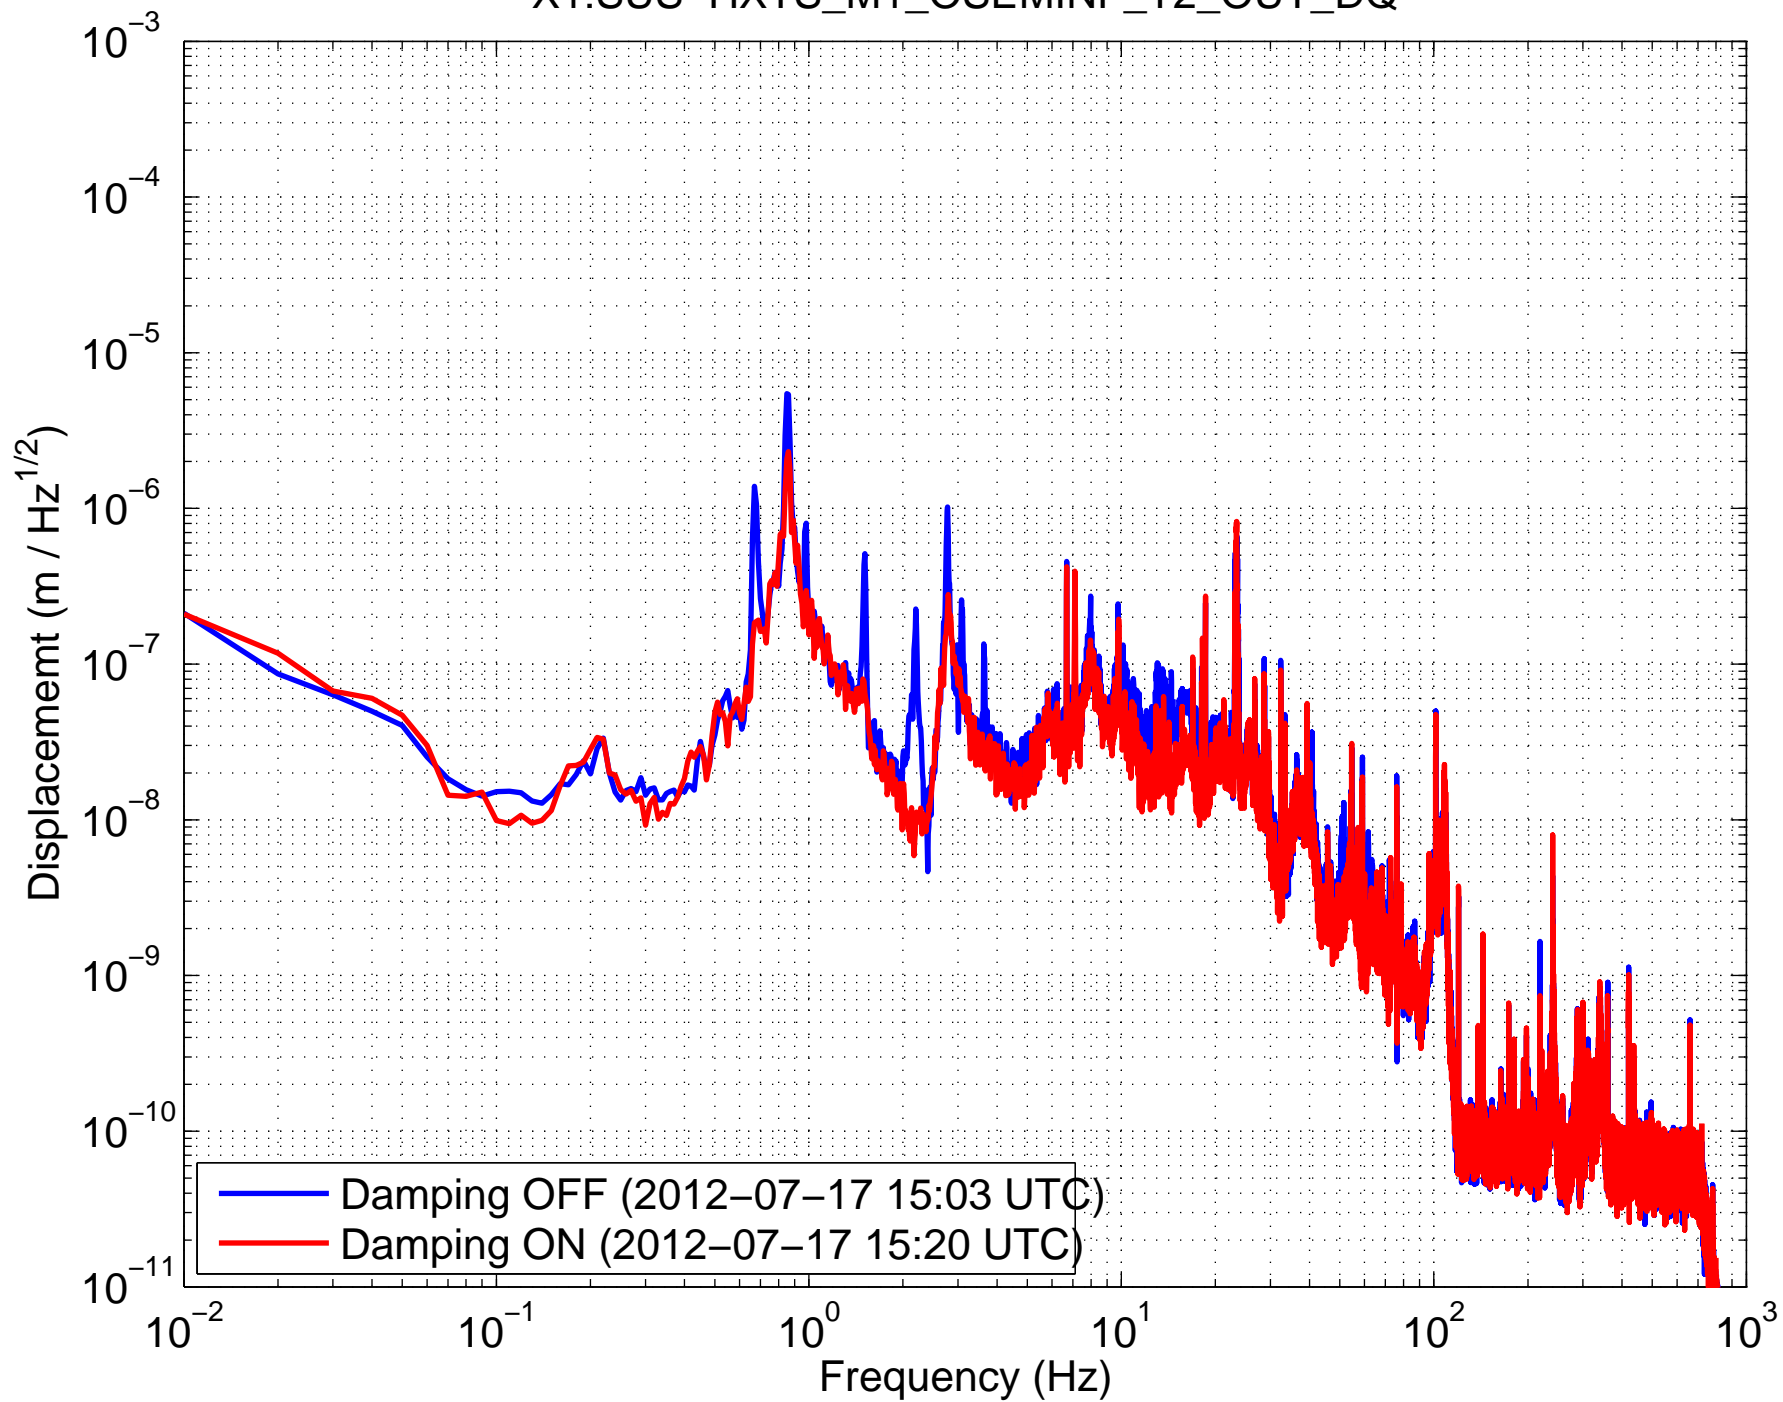

X1SUSMC1 (HSTS) Amplitude Spectral Density
X1:SUS-HXTS_M1_OSEMINF_T1_OUT_DQ

X1SUSMC1 (HSTS) Amplitude Spectral Density
X1:SUS-HXTS_M1_OSEMINF_T2_OUT_DQ

X1SUSMC1 (HSTS) Amplitude Spectral Density
X1:SUS-HXTS_M1_OSEMINF_T3_OUT_DQ

X1SUSMC1 (HSTS) Amplitude Spectral Density
X1:SUS-HXTS_M1_OSEMINF_LF_OUT_DQ

X1SUSMC1 (HSTS) Amplitude Spectral Density
X1:SUS-HXTS_M1_OSEMINF_RT_OUT_DQ

X1SUSMC1 (HSTS) Amplitude Spectral Density
X1:SUS-HXTS_M1_OSEMINF_SD_OUT_DQ