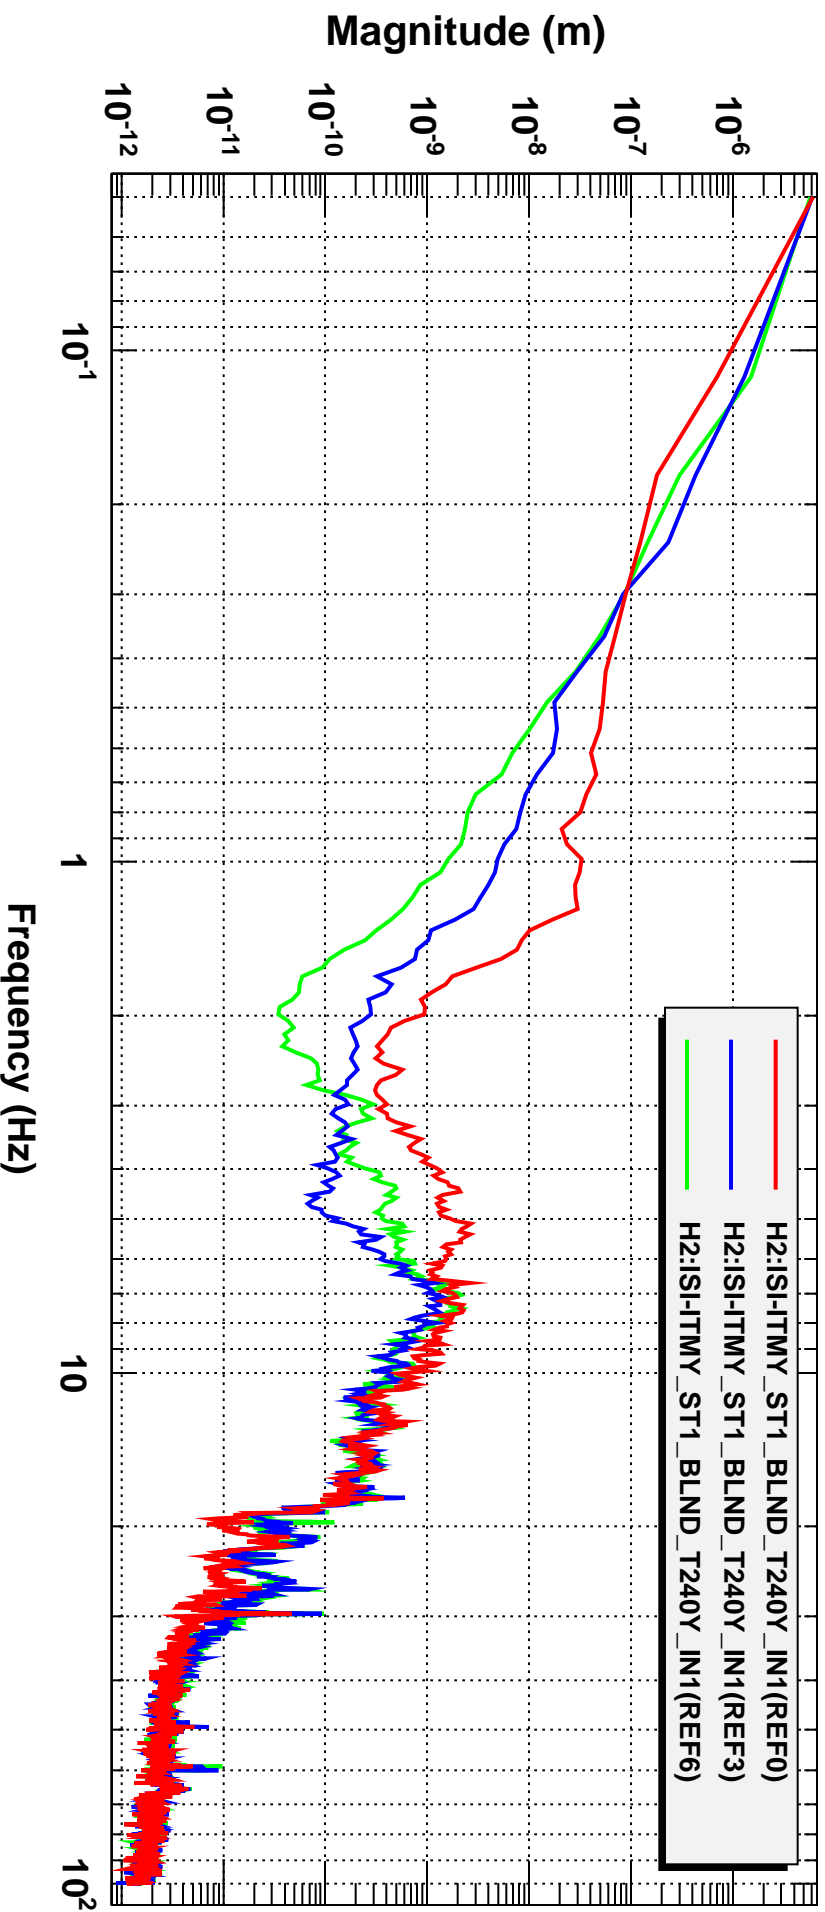

Power spectrum

*T0=24/07/2012 23:33:17

*Avg=36

BW=0.09375

Power spectrum

*T0=24/07/2012 23:33:17

*Avg=36

BW=0.09375

Power spectrum

*T0=24/07/2012 23:33:17

*Avg=36

BW=0.09375