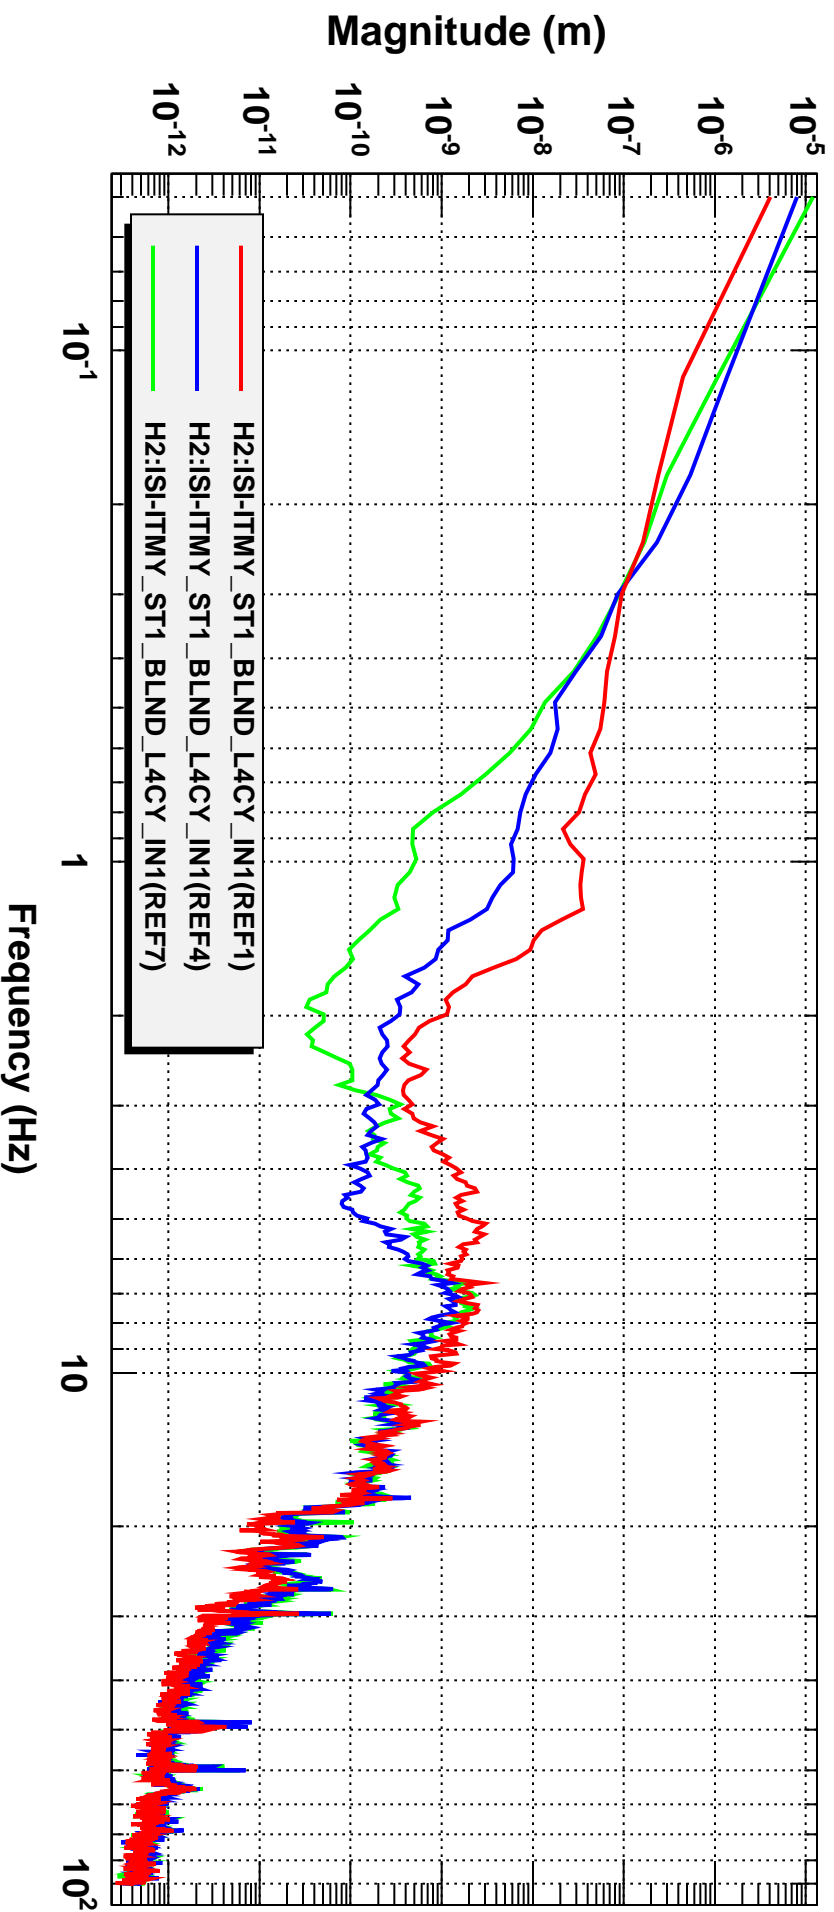

Power spectrum

*T0=24/07/2012 23:33:17

*Avg=36

BW=0.09375

Power spectrum

*T0=24/07/2012 23:33:17

*Avg=36

BW=0.09375

Power spectrum

*T0=24/07/2012 23:33:17

*Avg=36

BW=0.09375