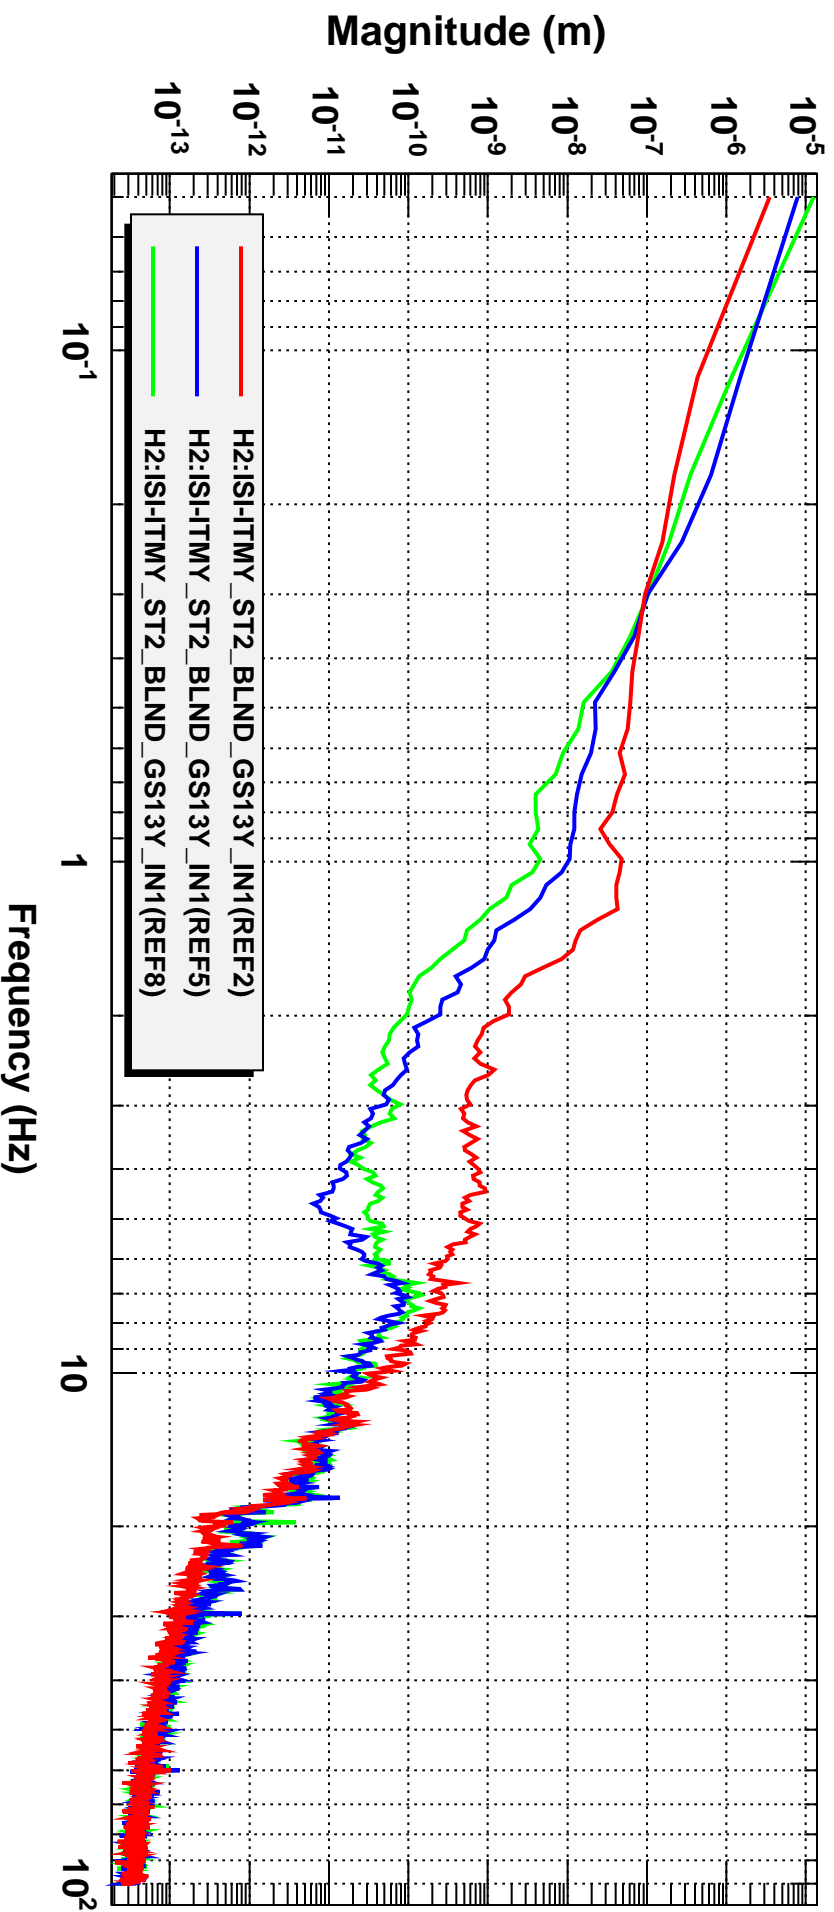

Power spectrum

*T0=24/07/2012 23:33:17

*Avg=36

BW=0.09375

Power spectrum

*T0=24/07/2012 23:33:17

*Avg=36

BW=0.09375

Power spectrum

*T0=24/07/2012 23:33:17

*Avg=36

BW=0.09375