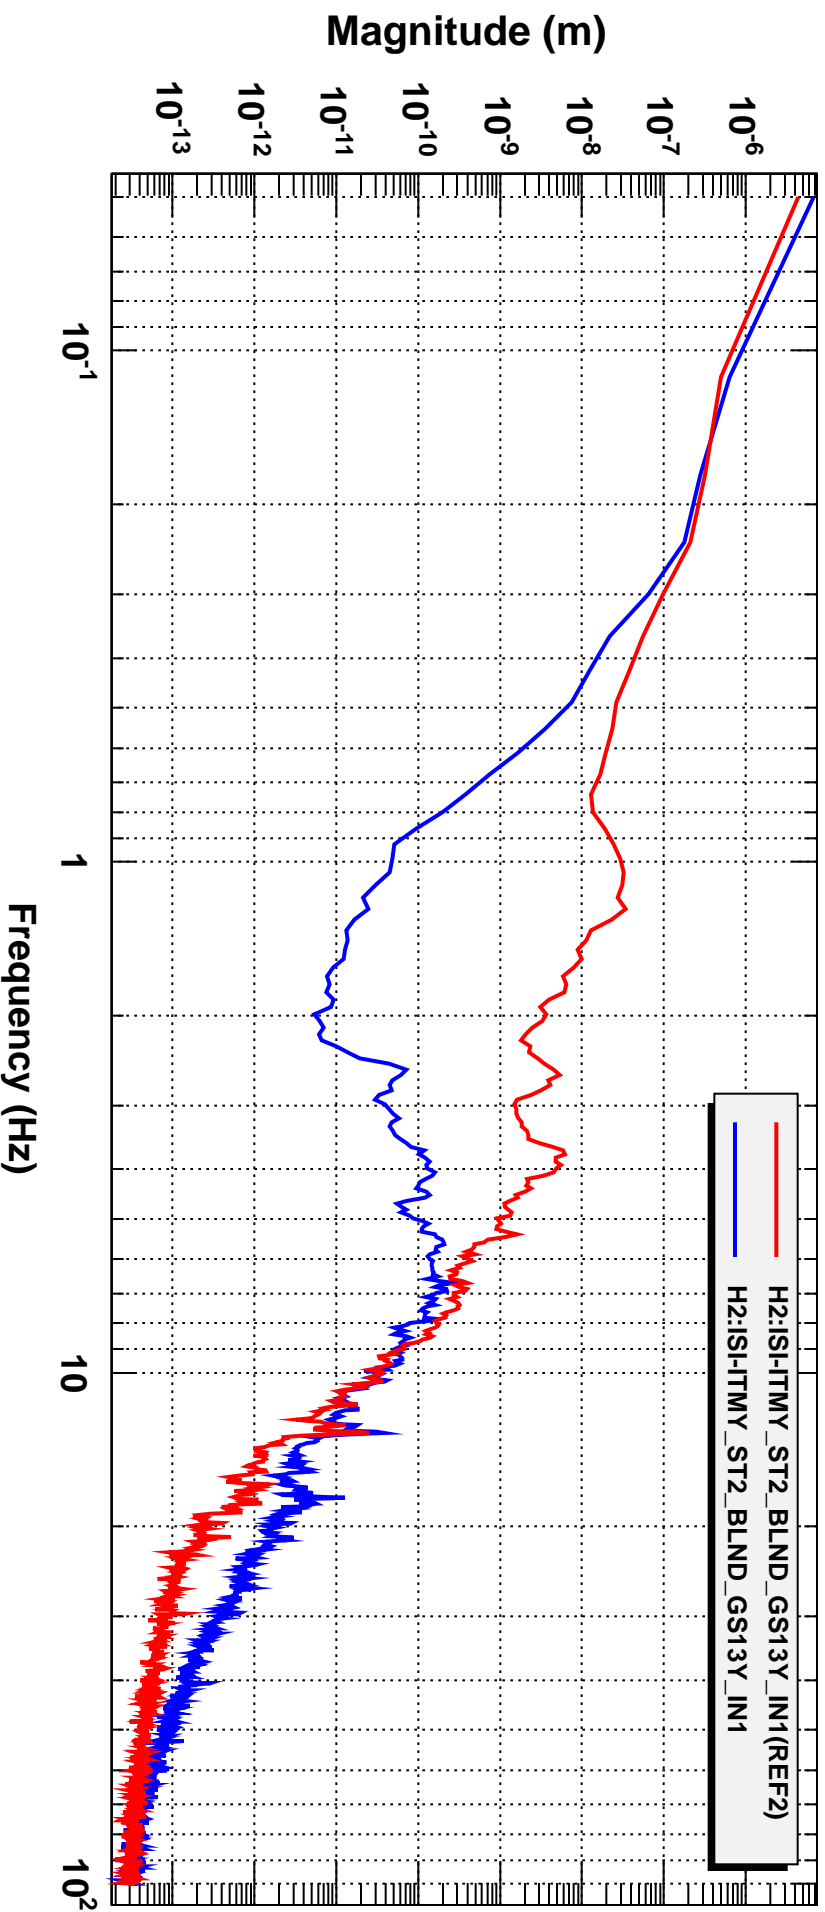

Power spectrum

*T0=26/07/2012 00:40:23

Avg=15

BW=0.09375

Power spectrum

*T0=26/07/2012 00:40:23

Avg=15

BW=0.09375

Power spectrum

*T0=26/07/2012 00:40:23

Avg=15

BW=0.09375