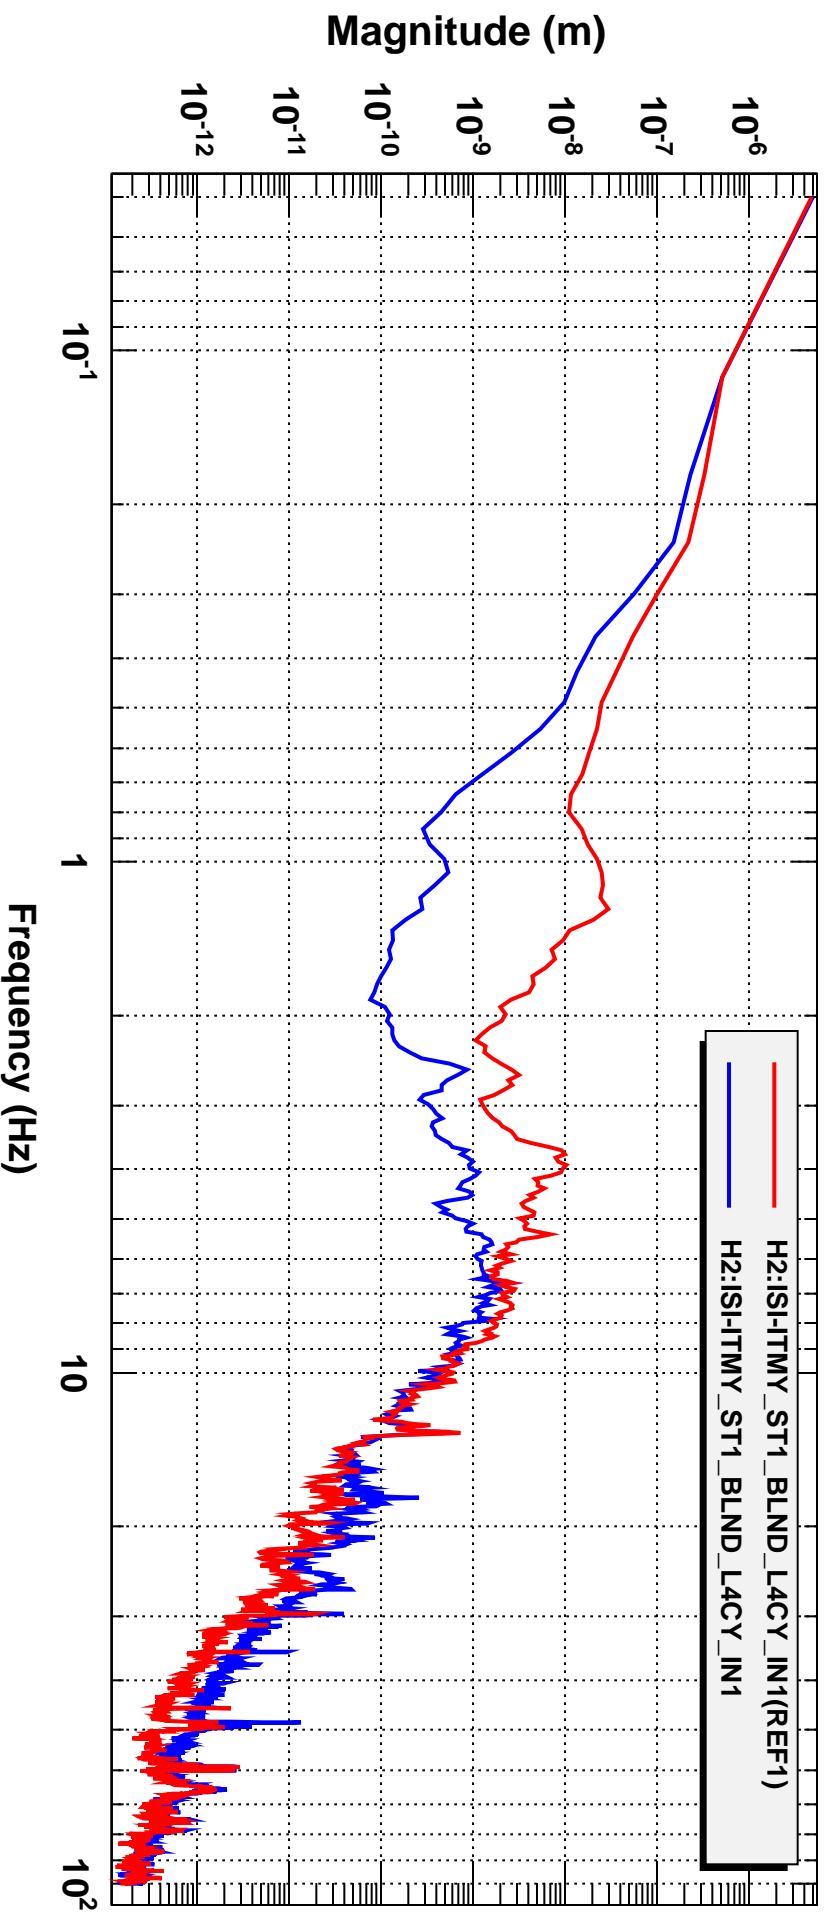

Power spectrum

*T0=26/07/2012 00:40:23

Avg=15

BW=0.09375

Power spectrum

*T0=26/07/2012 00:40:23

Avg=15

BW=0.09375

Power spectrum

*T0=26/07/2012 00:40:23

Avg=15

BW=0.09375