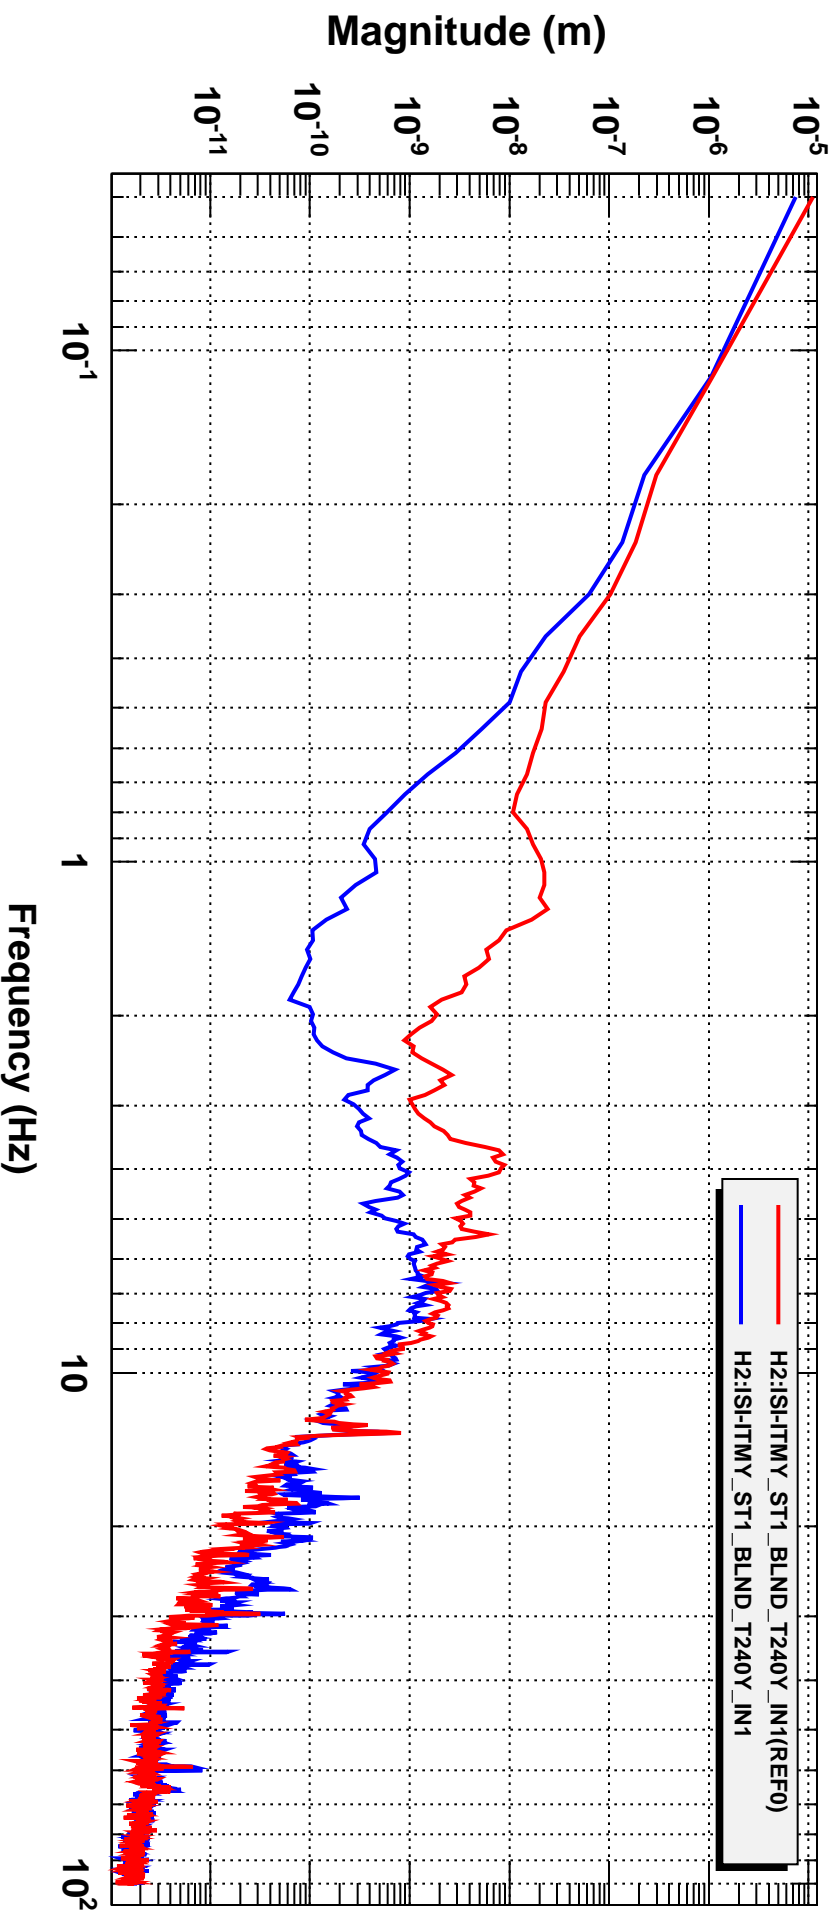

Power spectrum

*T0=26/07/2012 00:40:23

Avg=15

BW=0.09375

Power spectrum

*T0=26/07/2012 00:40:23

Avg=15

BW=0.09375

Power spectrum

*T0=26/07/2012 00:40:23

Avg=15

BW=0.09375