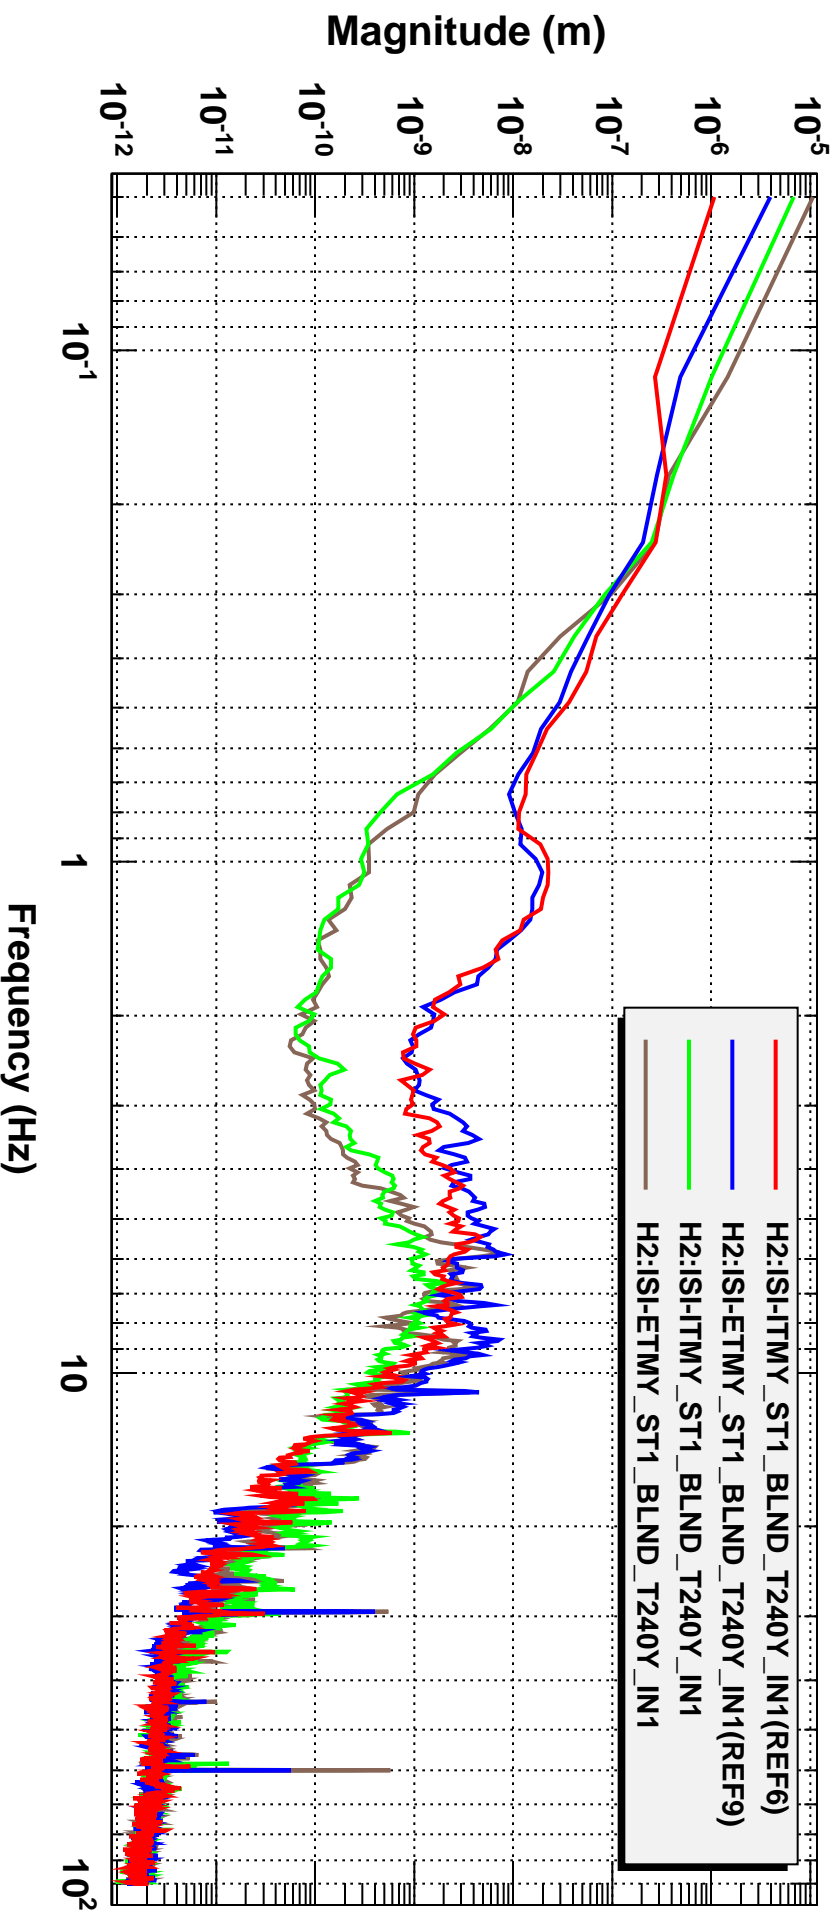

Power spectrum

*T0=26/07/2012 23:45:51

* Avg=16

BW=0.09375

Power spectrum

*T0=26/07/2012 23:52:36

*Avg=15

BW=0.09375

Power spectrum

*T0=26/07/2012 23:45:51

*Avg=16

BW=0.09375