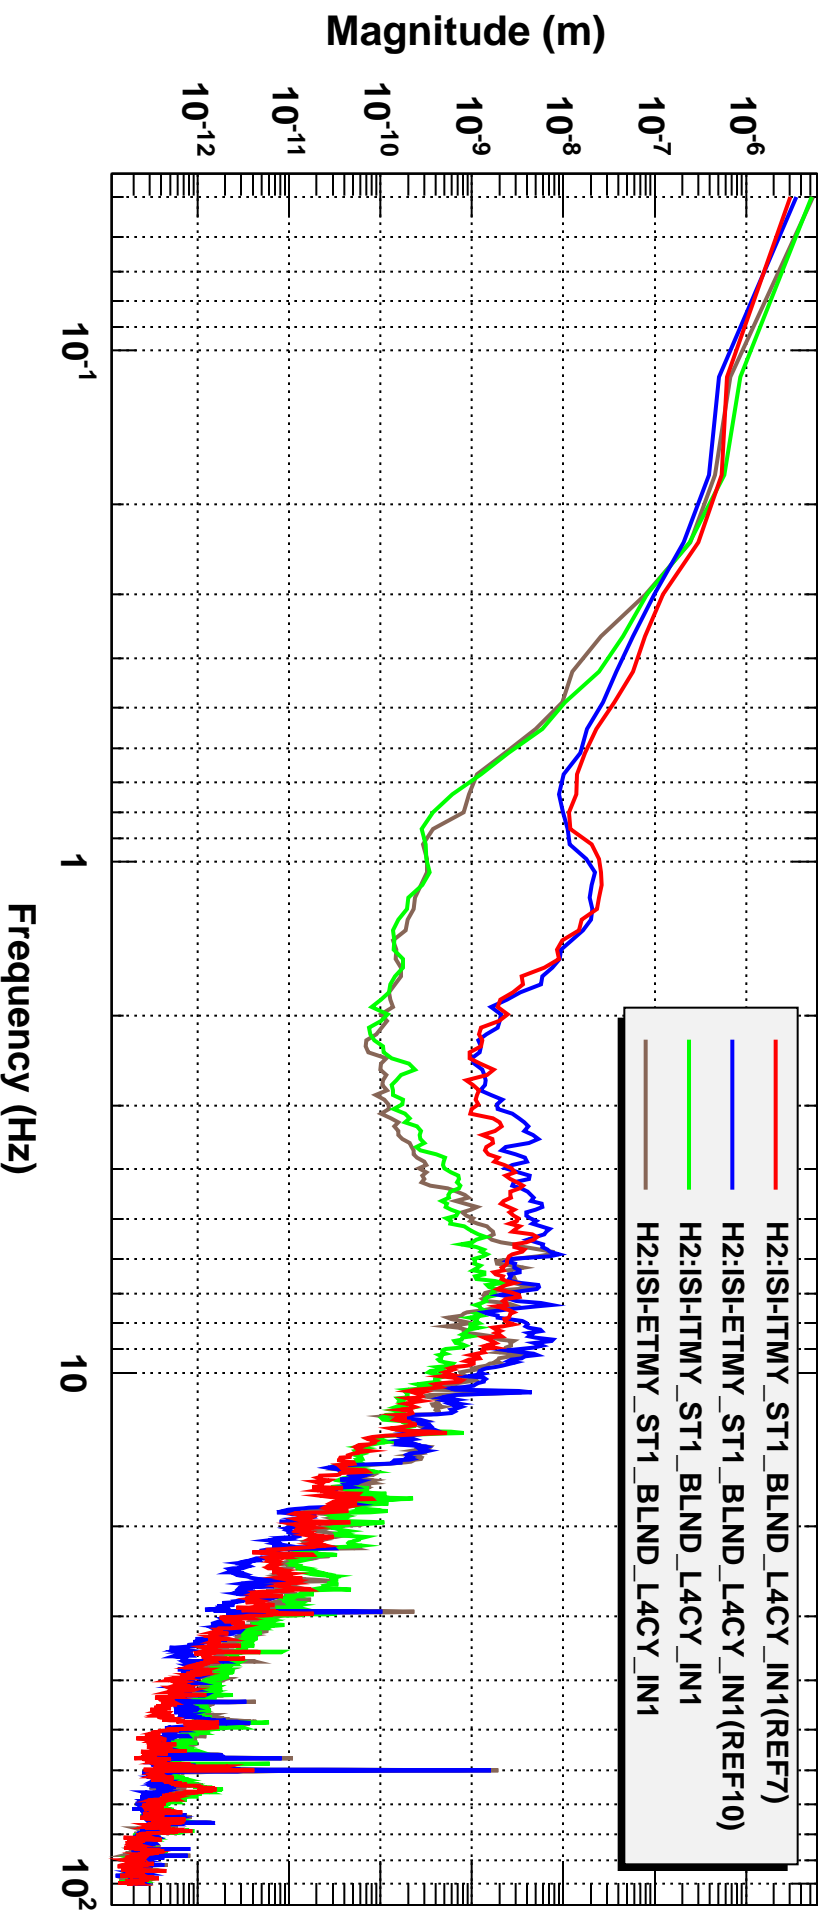

Power spectrum

*T0=26/07/2012 23:45:51

* Avg=16

BW=0.09375

Power spectrum

*T0=26/07/2012 23:52:36

*Avg=15

BW=0.09375

Power spectrum

*T0=26/07/2012 23:45:51

*Avg=16

BW=0.09375