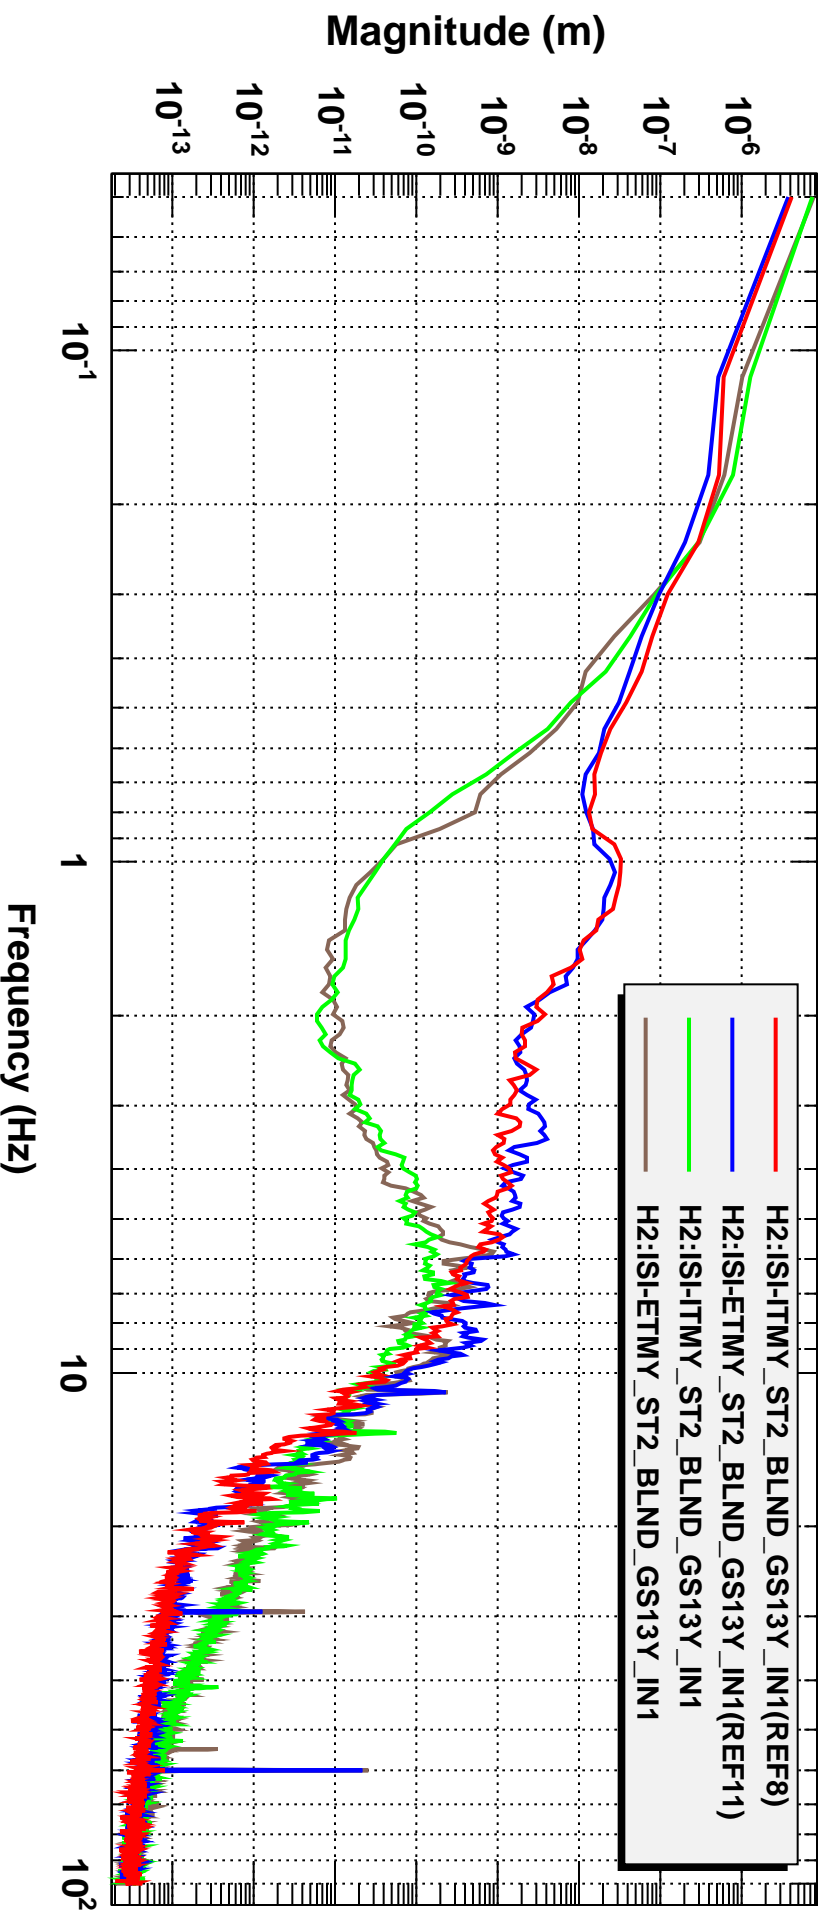

Power spectrum

*T0=26/07/2012 23:45:51

* Avg=16

BW=0.09375

Power spectrum

*T0=26/07/2012 23:52:36

*Avg=15

BW=0.09375

Power spectrum

*T0=26/07/2012 23:45:51

*Avg=16

BW=0.09375