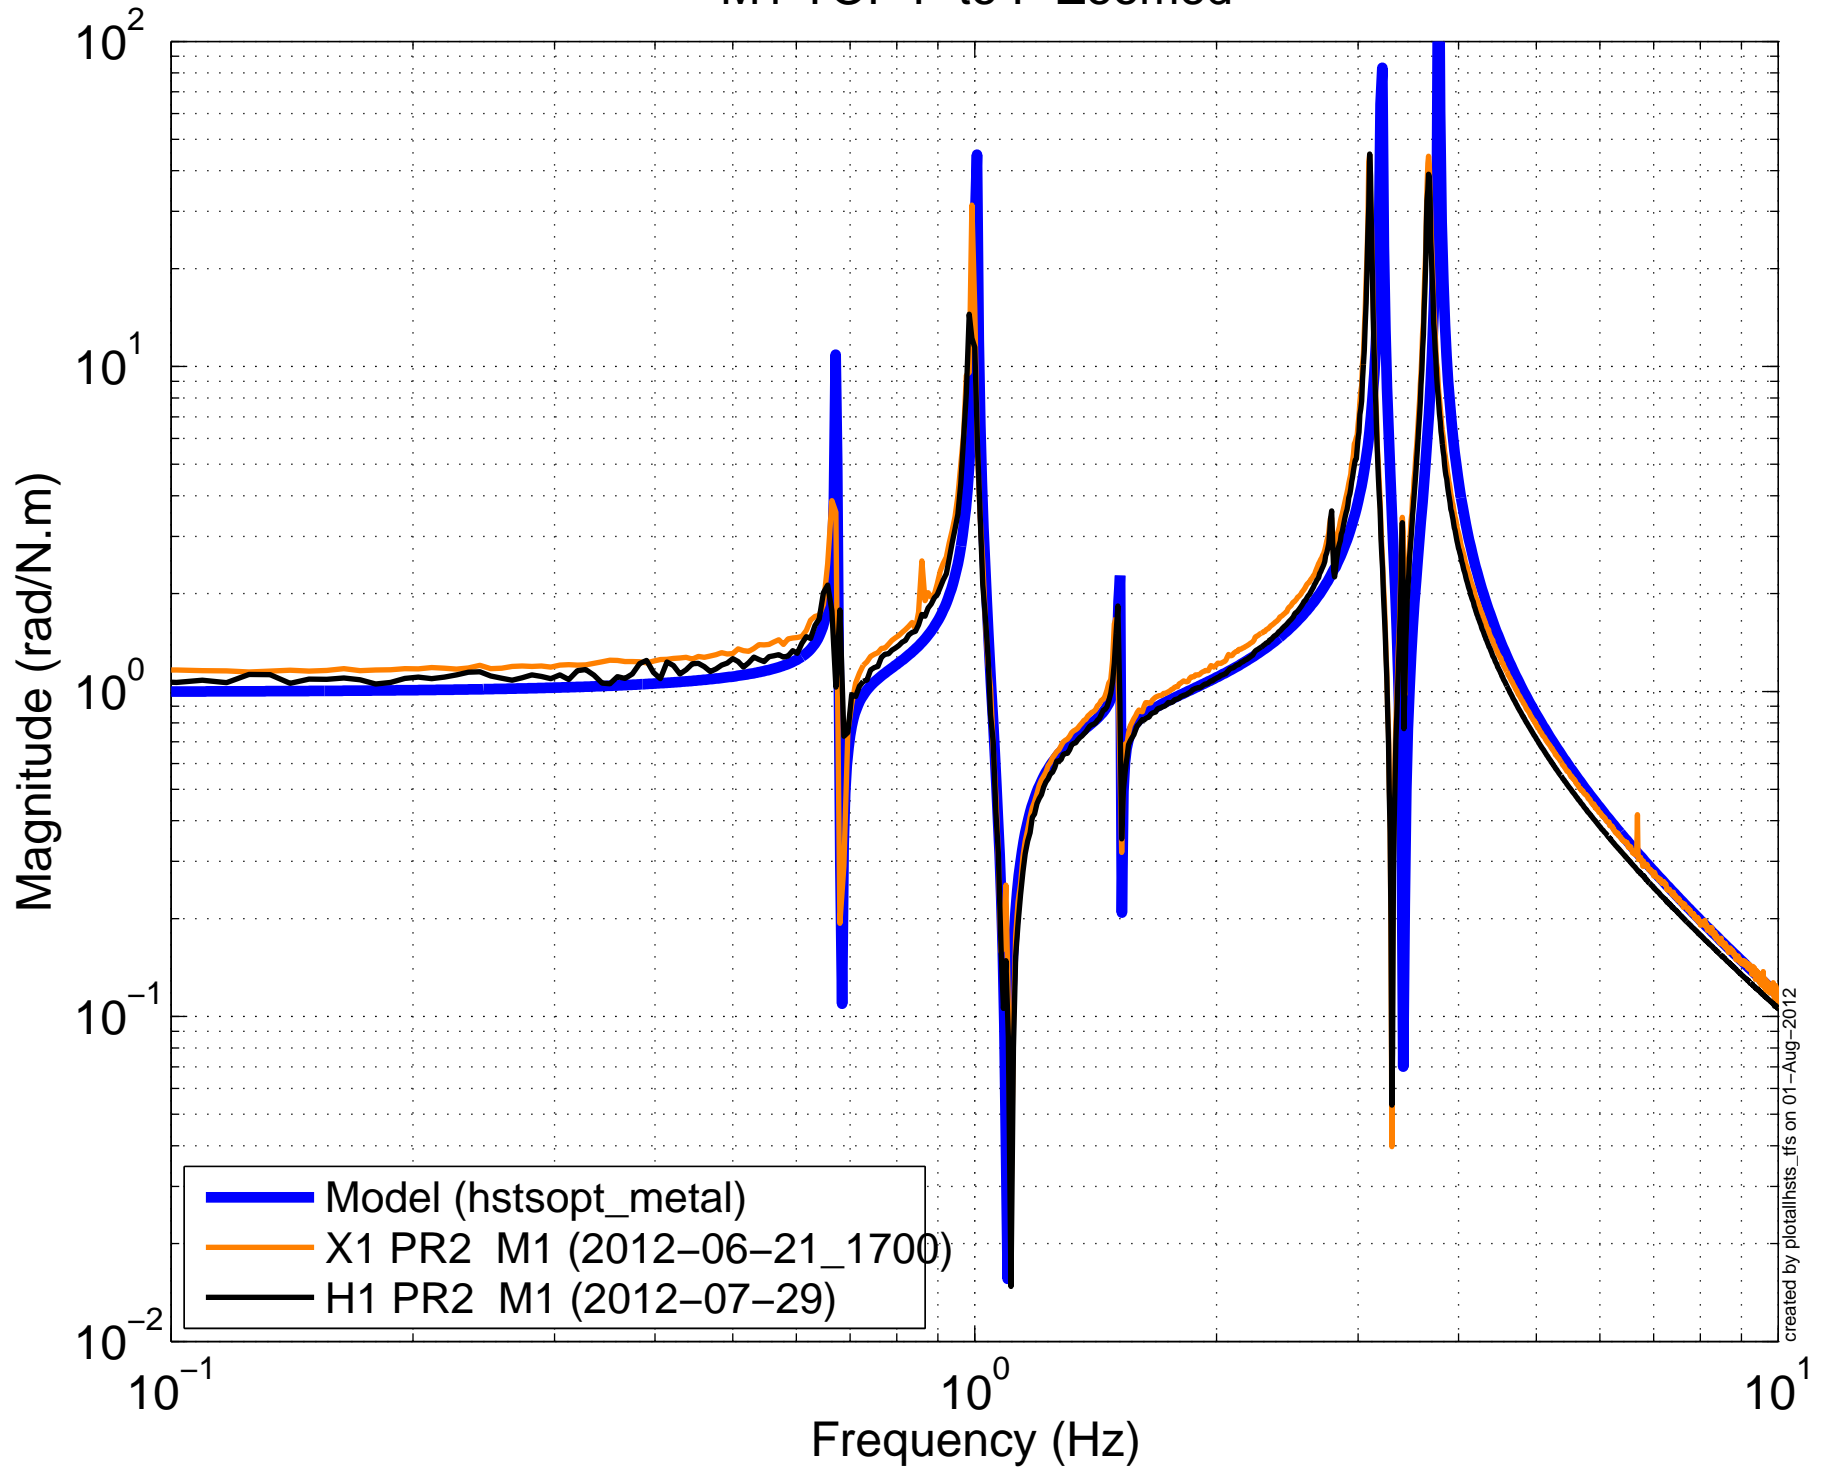

M1 TOP P to P Zoomed