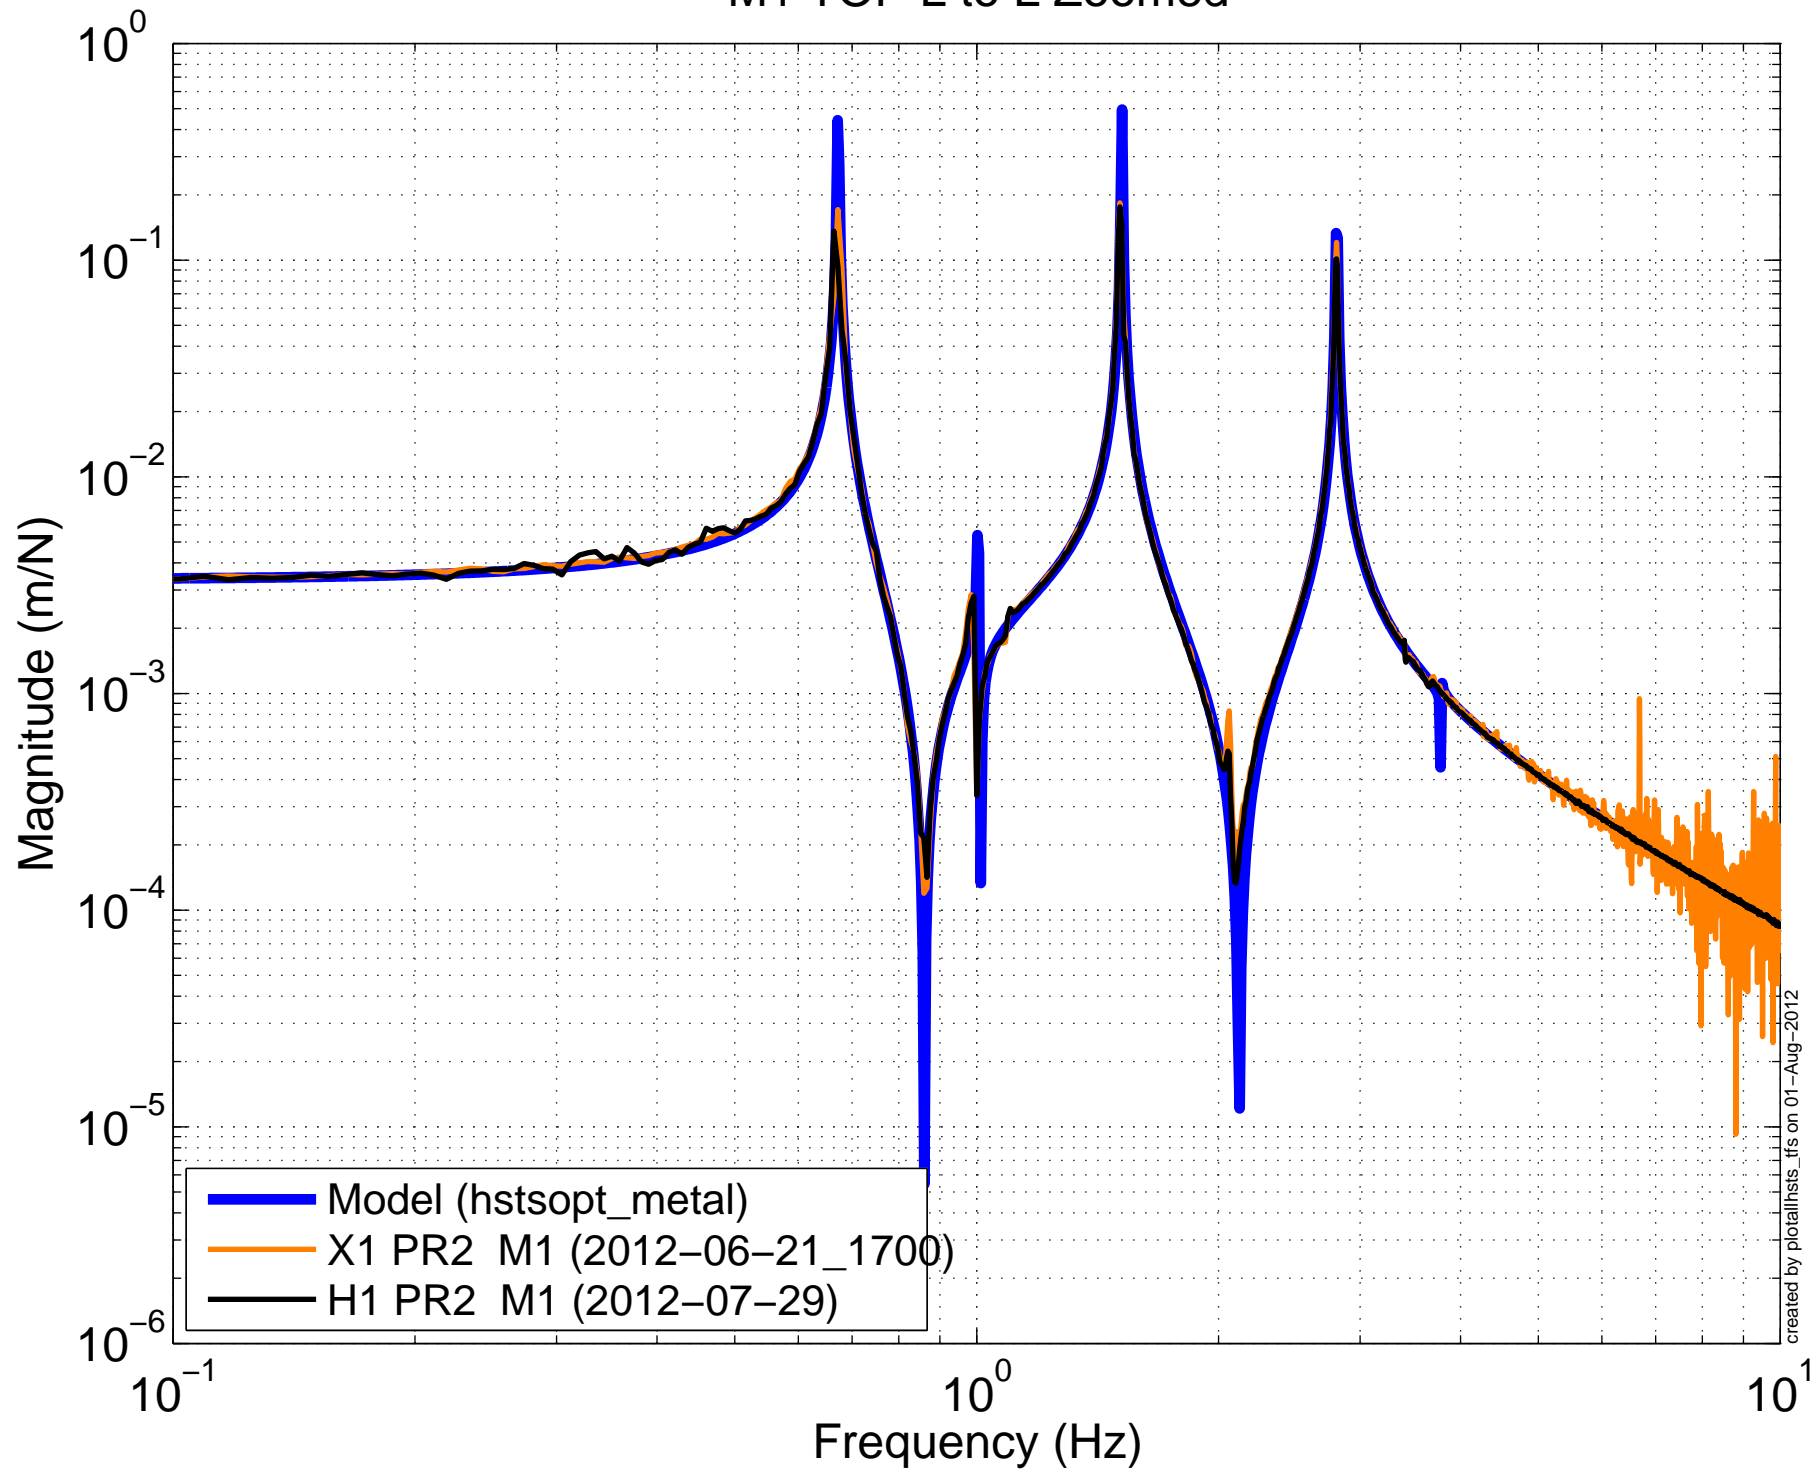

M1 TOP L to L Zoomed