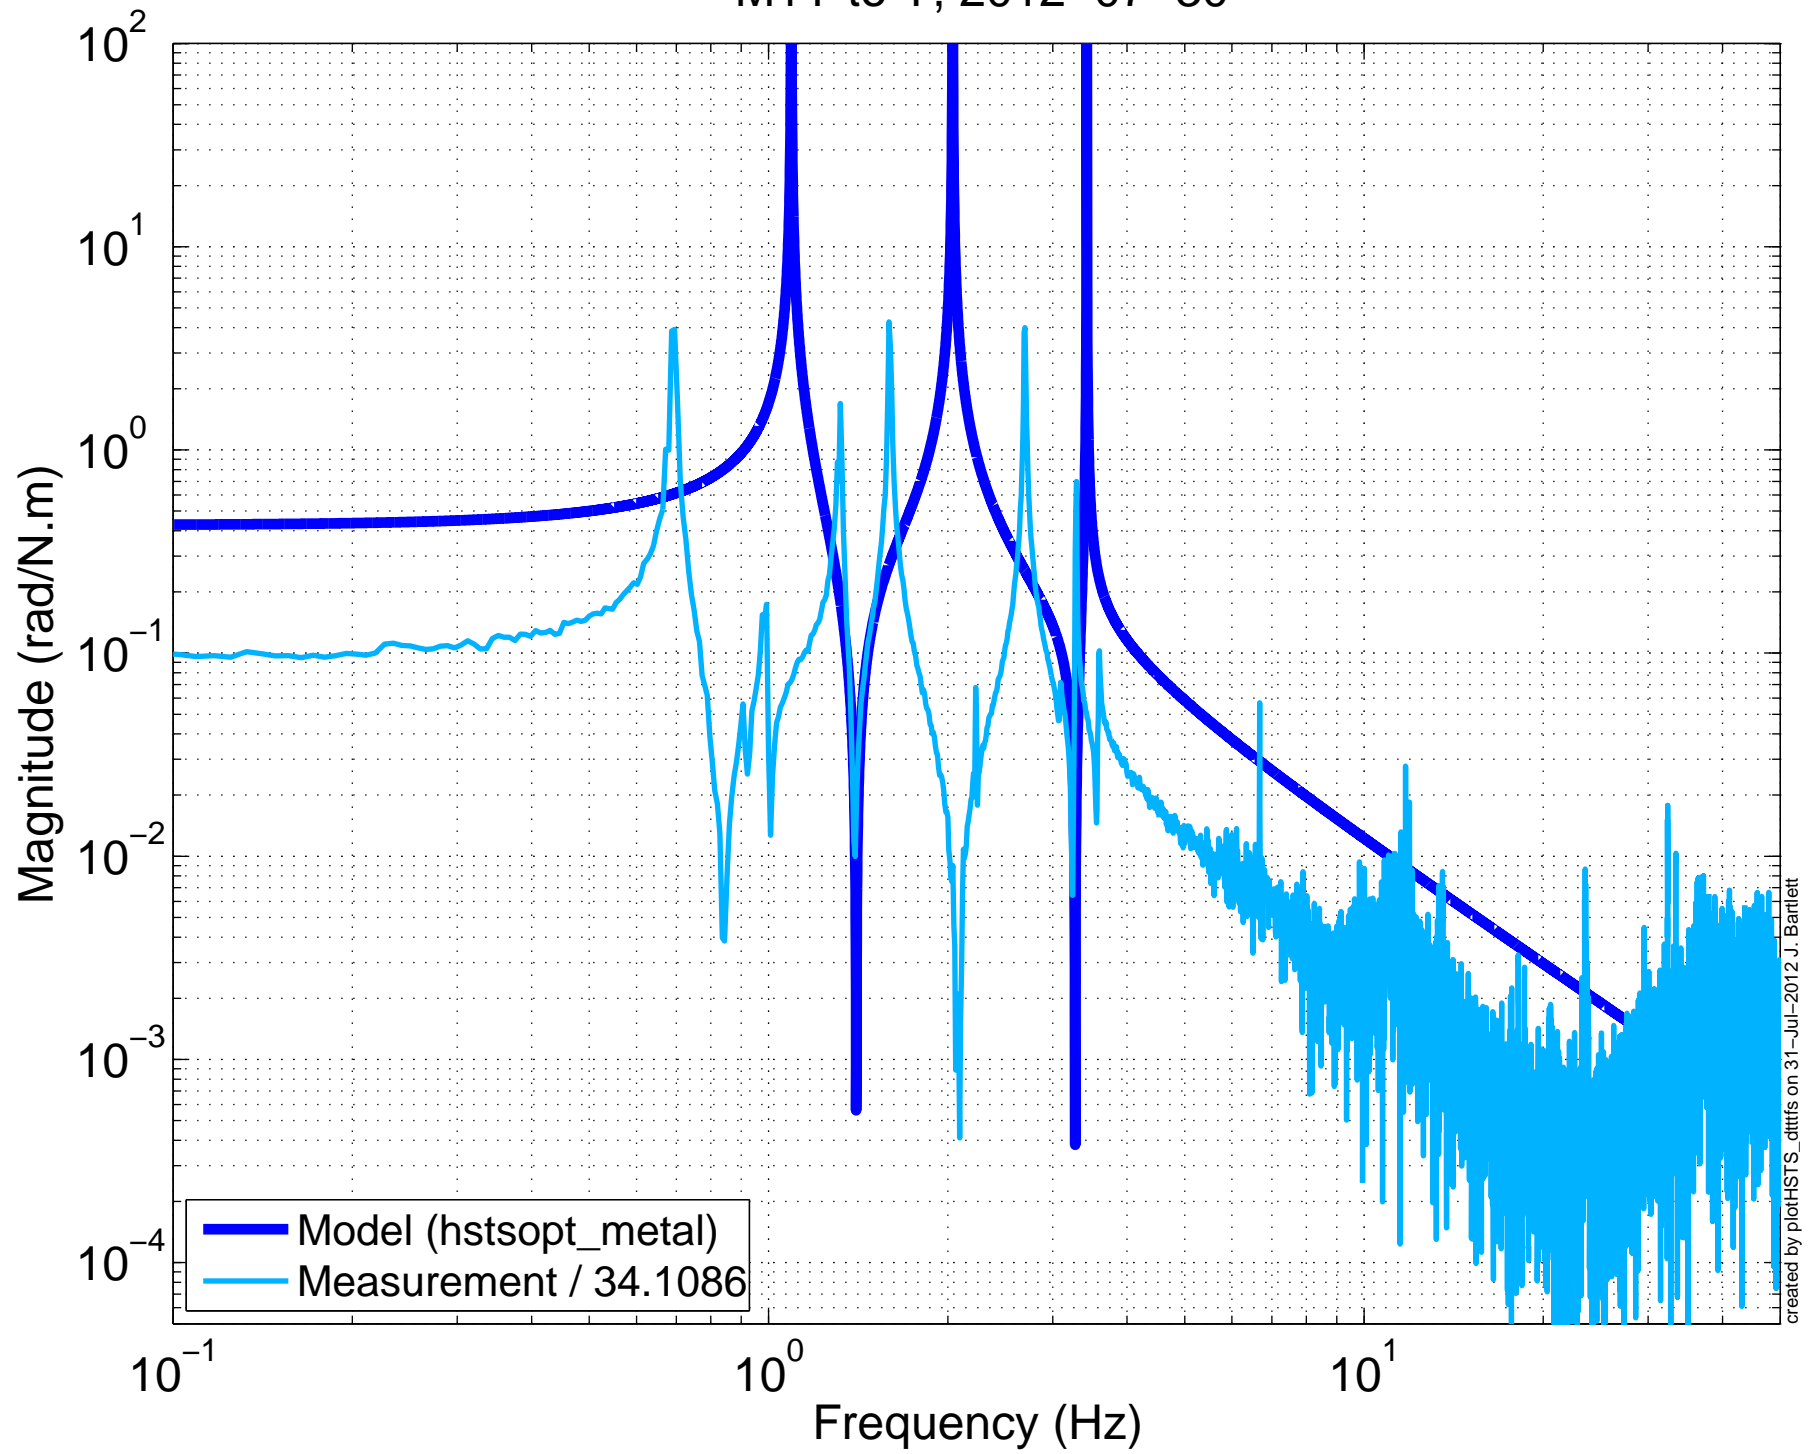

X1SUSMC3 BUILD
M1L to L, 2012-07-30

X1SUSMC3 BUILD
M1T to T, 2012-07-30

X1SUSMC3 BUILD
M1V to V, 2012-07-30

created by plotHSTS_dttf/s on 31-Jul-2012 J. Bartlett

X1SUSMC3 BUILD
M1R to R, 2012-07-30

X1SUSMC3 BUILD
M1P to P, 2012-07-30

created by plotHSTS_dttfs on 31-Jul-2012 J. Bartlett

X1SUSMC3 BUILD
M1Y to Y, 2012-07-30

X1SUSMC3 BUILD
M1 TOP V to L

X1SUSMC3 BUILD
M1 TOP R to T

X1SUSMC3 BUILD
M1 TOP R to V

X1SUSMC3 BUILD

M1 TOP P to L

X1SUSMC3 BUILD
M1 TOP P to V

X1SUSMC3 BUILD
M1 TOP P to R

X1SUSMC3 BUILD
M1 TOP L to LFRT

X1SUSMC3 BUILD
M1 TOP T to SD

X1SUSMC3 BUILD M1 TOP V to T1T2T3

X1SUSMC3 BUILD

M1 TOP R to T1T2T3

X1SUSMC3 BUILD
M1 TOP P to T2T3

X1SUSMC3 BUILD
M1 TOP Y to LFRT