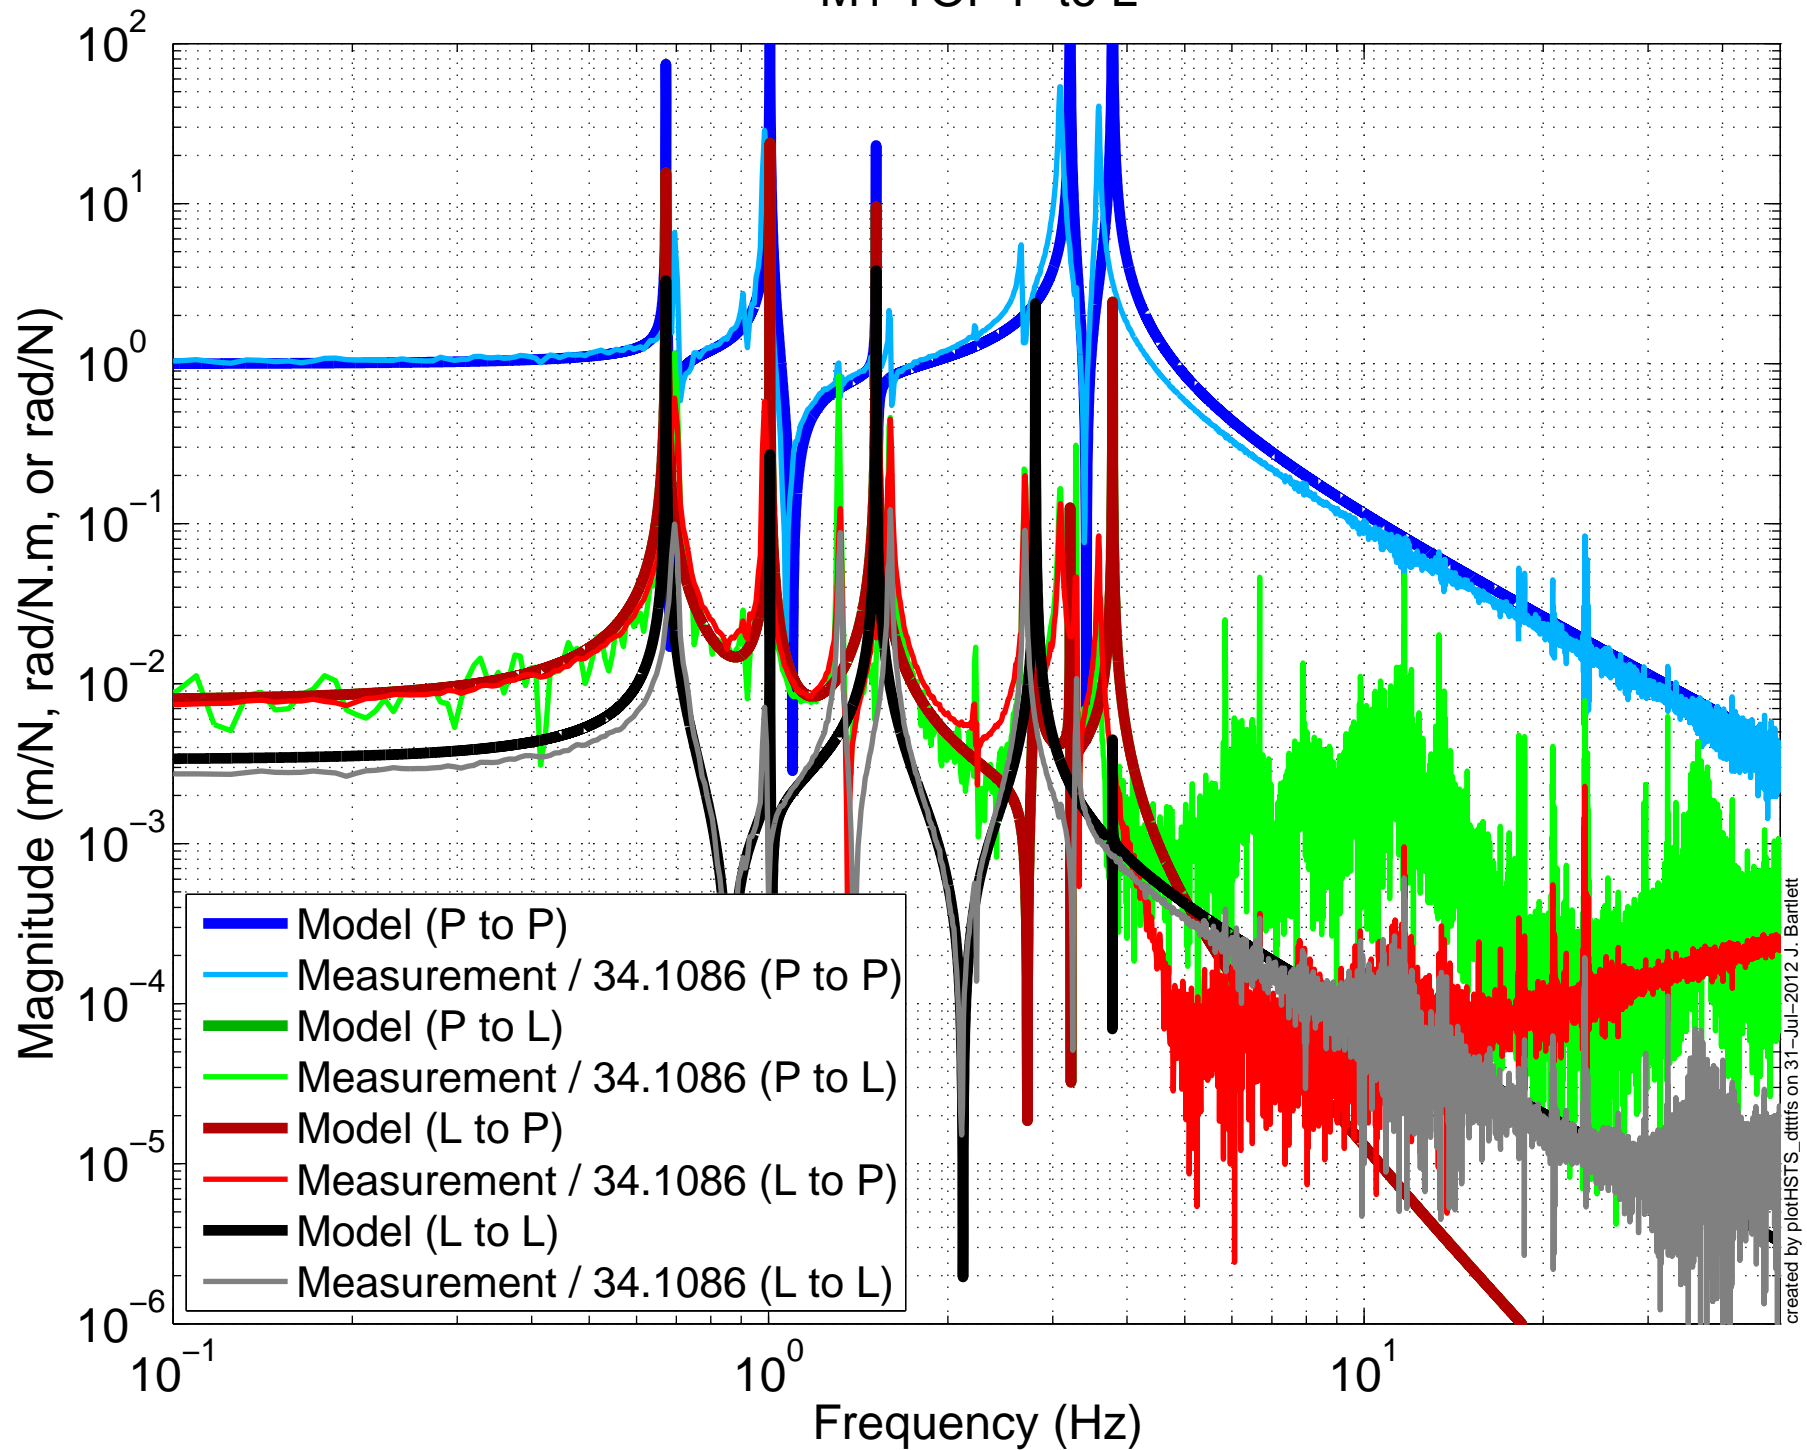

created by plotHSTS_dttfs on 31-Jul-2012 J. Bartlett

X1SUSMC3 BUILD
M1Y to Y, 2012-07-30

X1SUSMC3 BUILD
M1 TOP V to L

X1SUSMC3 BUILD
M1 TOP R to T

X1SUSMC3 BUILD
M1 TOP R to V

X1SUSMC3 BUILD

M1 TOP P to L

X1SUSMC3 BUILD
M1 TOP P to V

X1SUSMC3 BUILD
M1 TOP P to R

X1SUSMC3 BUILD
M1 TOP L to LFRT

X1SUSMC3 BUILD
M1 TOP T to SD

X1SUSMC3 BUILD M1 TOP V to T1T2T3

X1SUSMC3 BUILD

M1 TOP R to T1T2T3

X1SUSMC3 BUILD
M1 TOP P to T2T3

X1SUSMC3 BUILD
M1 TOP Y to LFRT