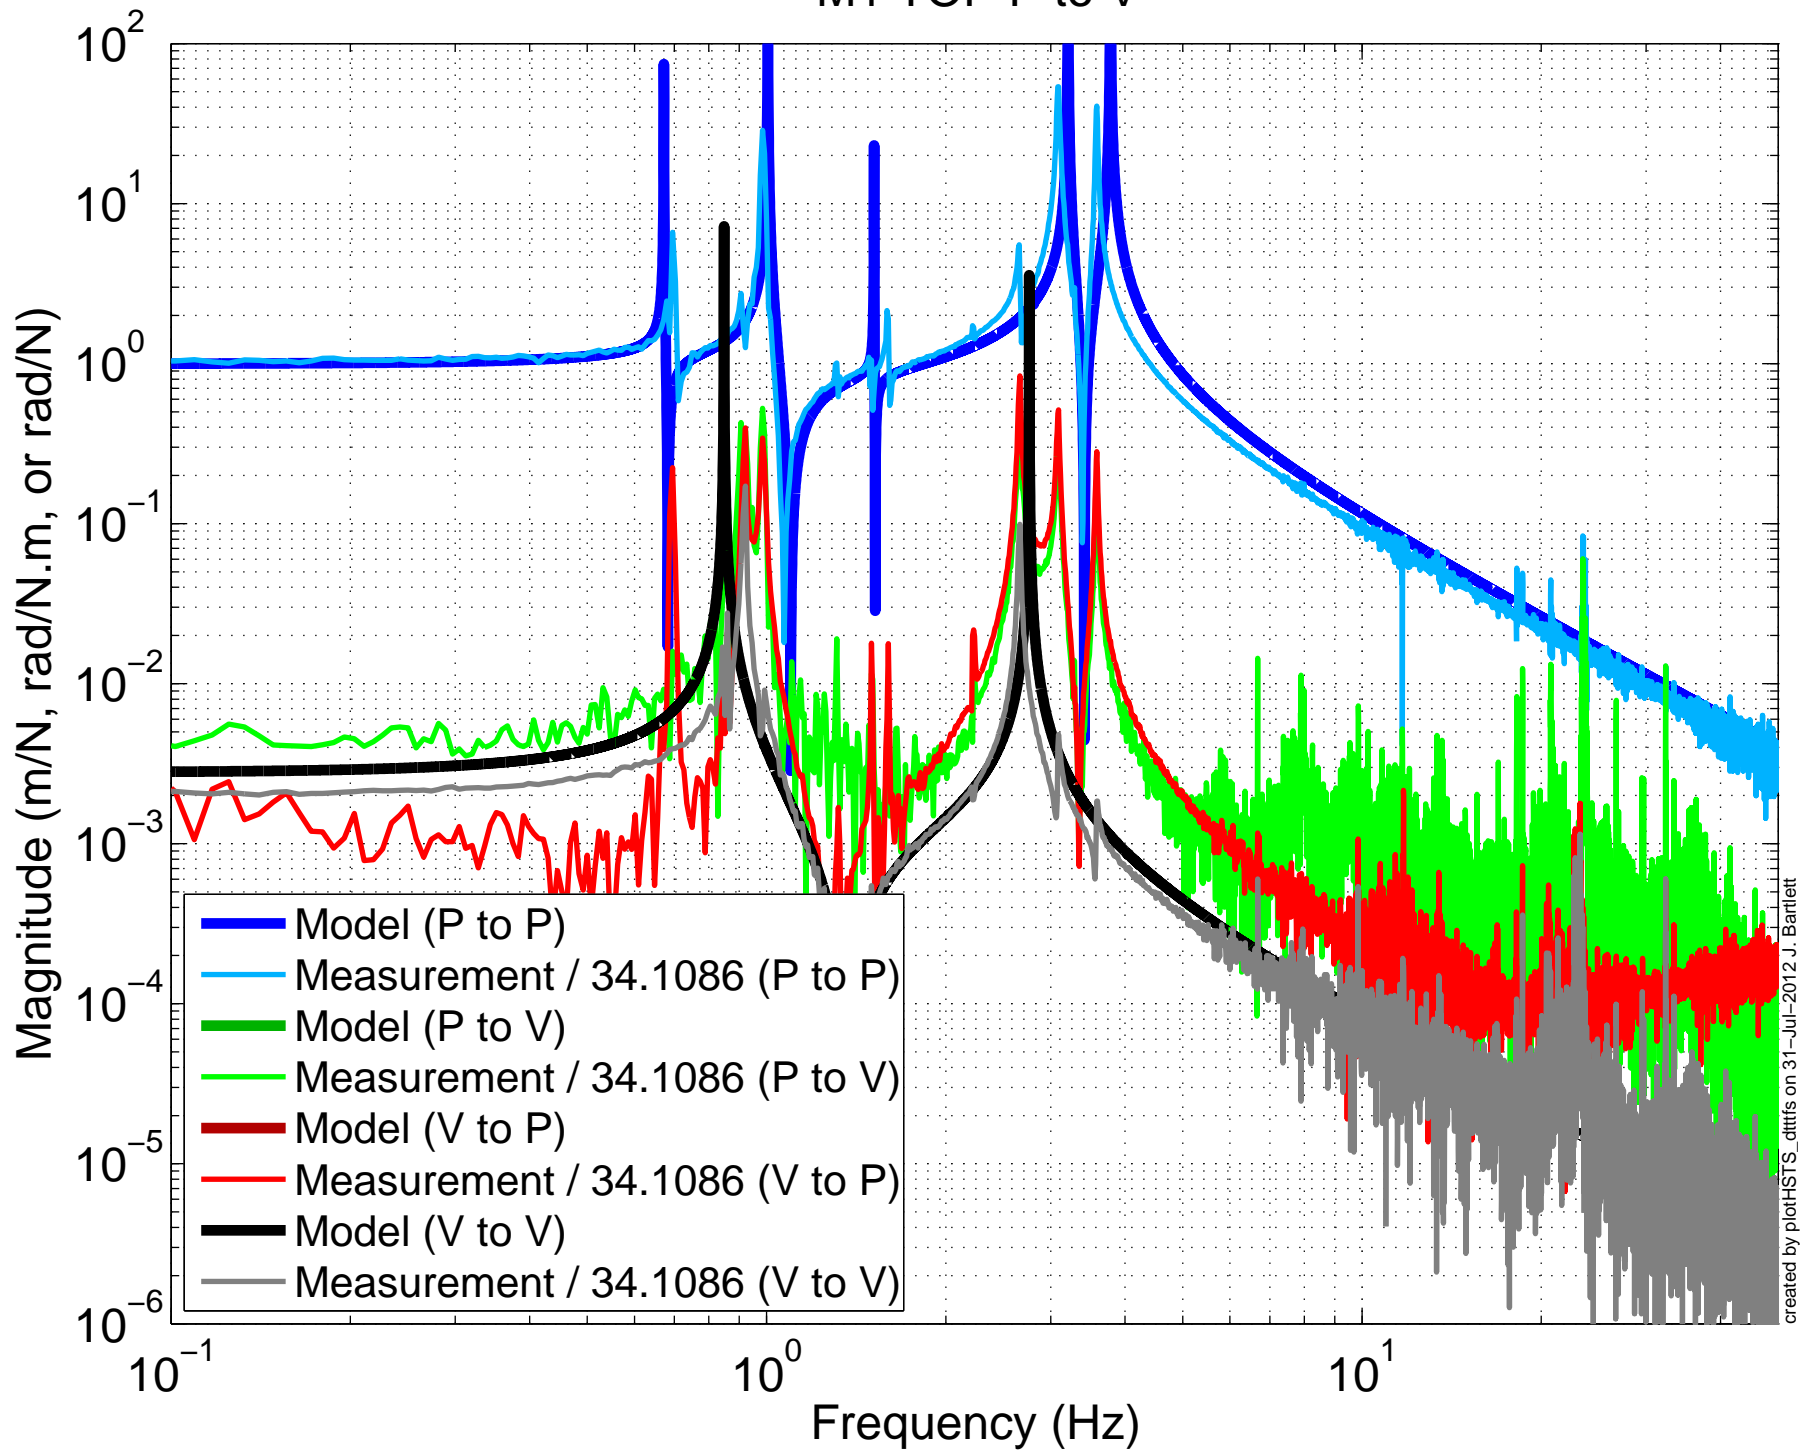

created by plotHSTS_dttfs on 31-Jul-2012 J. Bartlett

X1SUSMC3 BUILD
M1Y to Y, 2012-07-30

X1SUSMC3 BUILD
M1 TOP V to L

X1SUSMC3 BUILD
M1 TOP R to T

X1SUSMC3 BUILD
M1 TOP R to V

X1SUSMC3 BUILD

M1 TOP P to L

X1SUSMC3 BUILD
M1 TOP P to V

X1SUSMC3 BUILD
M1 TOP P to R

X1SUSMC3 BUILD
M1 TOP L to LFRT

X1SUSMC3 BUILD
M1 TOP T to SD

X1SUSMC3 BUILD M1 TOP V to T1T2T3

X1SUSMC3 BUILD

M1 TOP R to T1T2T3

X1SUSMC3 BUILD
M1 TOP P to T2T3

X1SUSMC3 BUILD
M1 TOP Y to LFRT