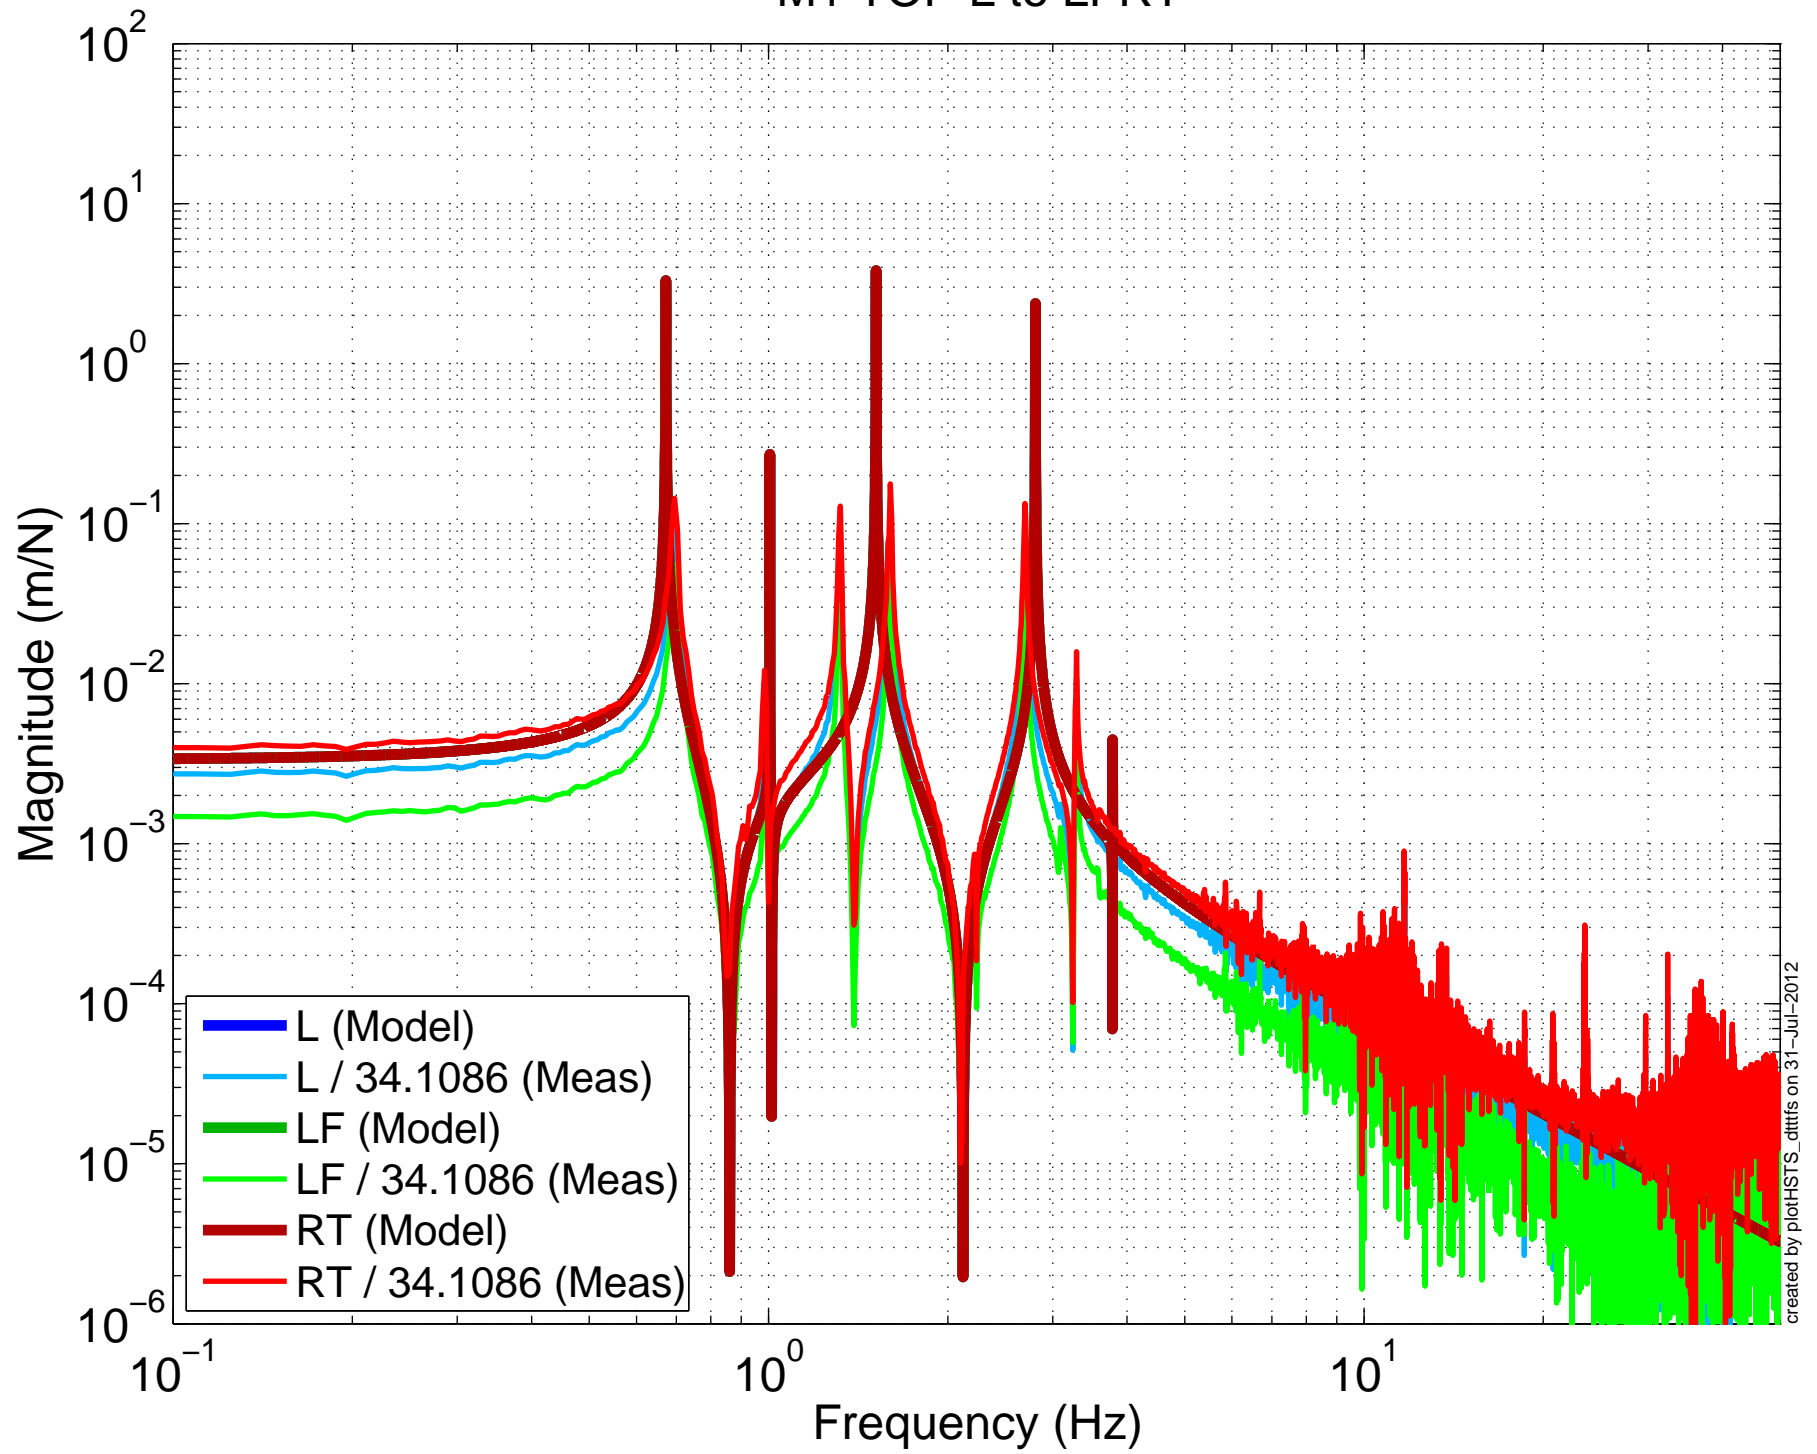

created by plotHSTS_dttfs on 31-Jul-2012 J. Bartlett

X1SUSMC3 BUILD
M1Y to Y, 2012-07-30

X1SUSMC3 BUILD
M1 TOP V to L

X1SUSMC3 BUILD
M1 TOP R to T

X1SUSMC3 BUILD
M1 TOP R to V

X1SUSMC3 BUILD

M1 TOP P to L

X1SUSMC3 BUILD
M1 TOP P to V

X1SUSMC3 BUILD
M1 TOP P to R

X1SUSMC3 BUILD
M1 TOP L to LFRT

X1SUSMC3 BUILD
M1 TOP T to SD

X1SUSMC3 BUILD M1 TOP V to T1T2T3

X1SUSMC3 BUILD

M1 TOP R to T1T2T3

X1SUSMC3 BUILD
M1 TOP P to T2T3

X1SUSMC3 BUILD
M1 TOP Y to LFRT