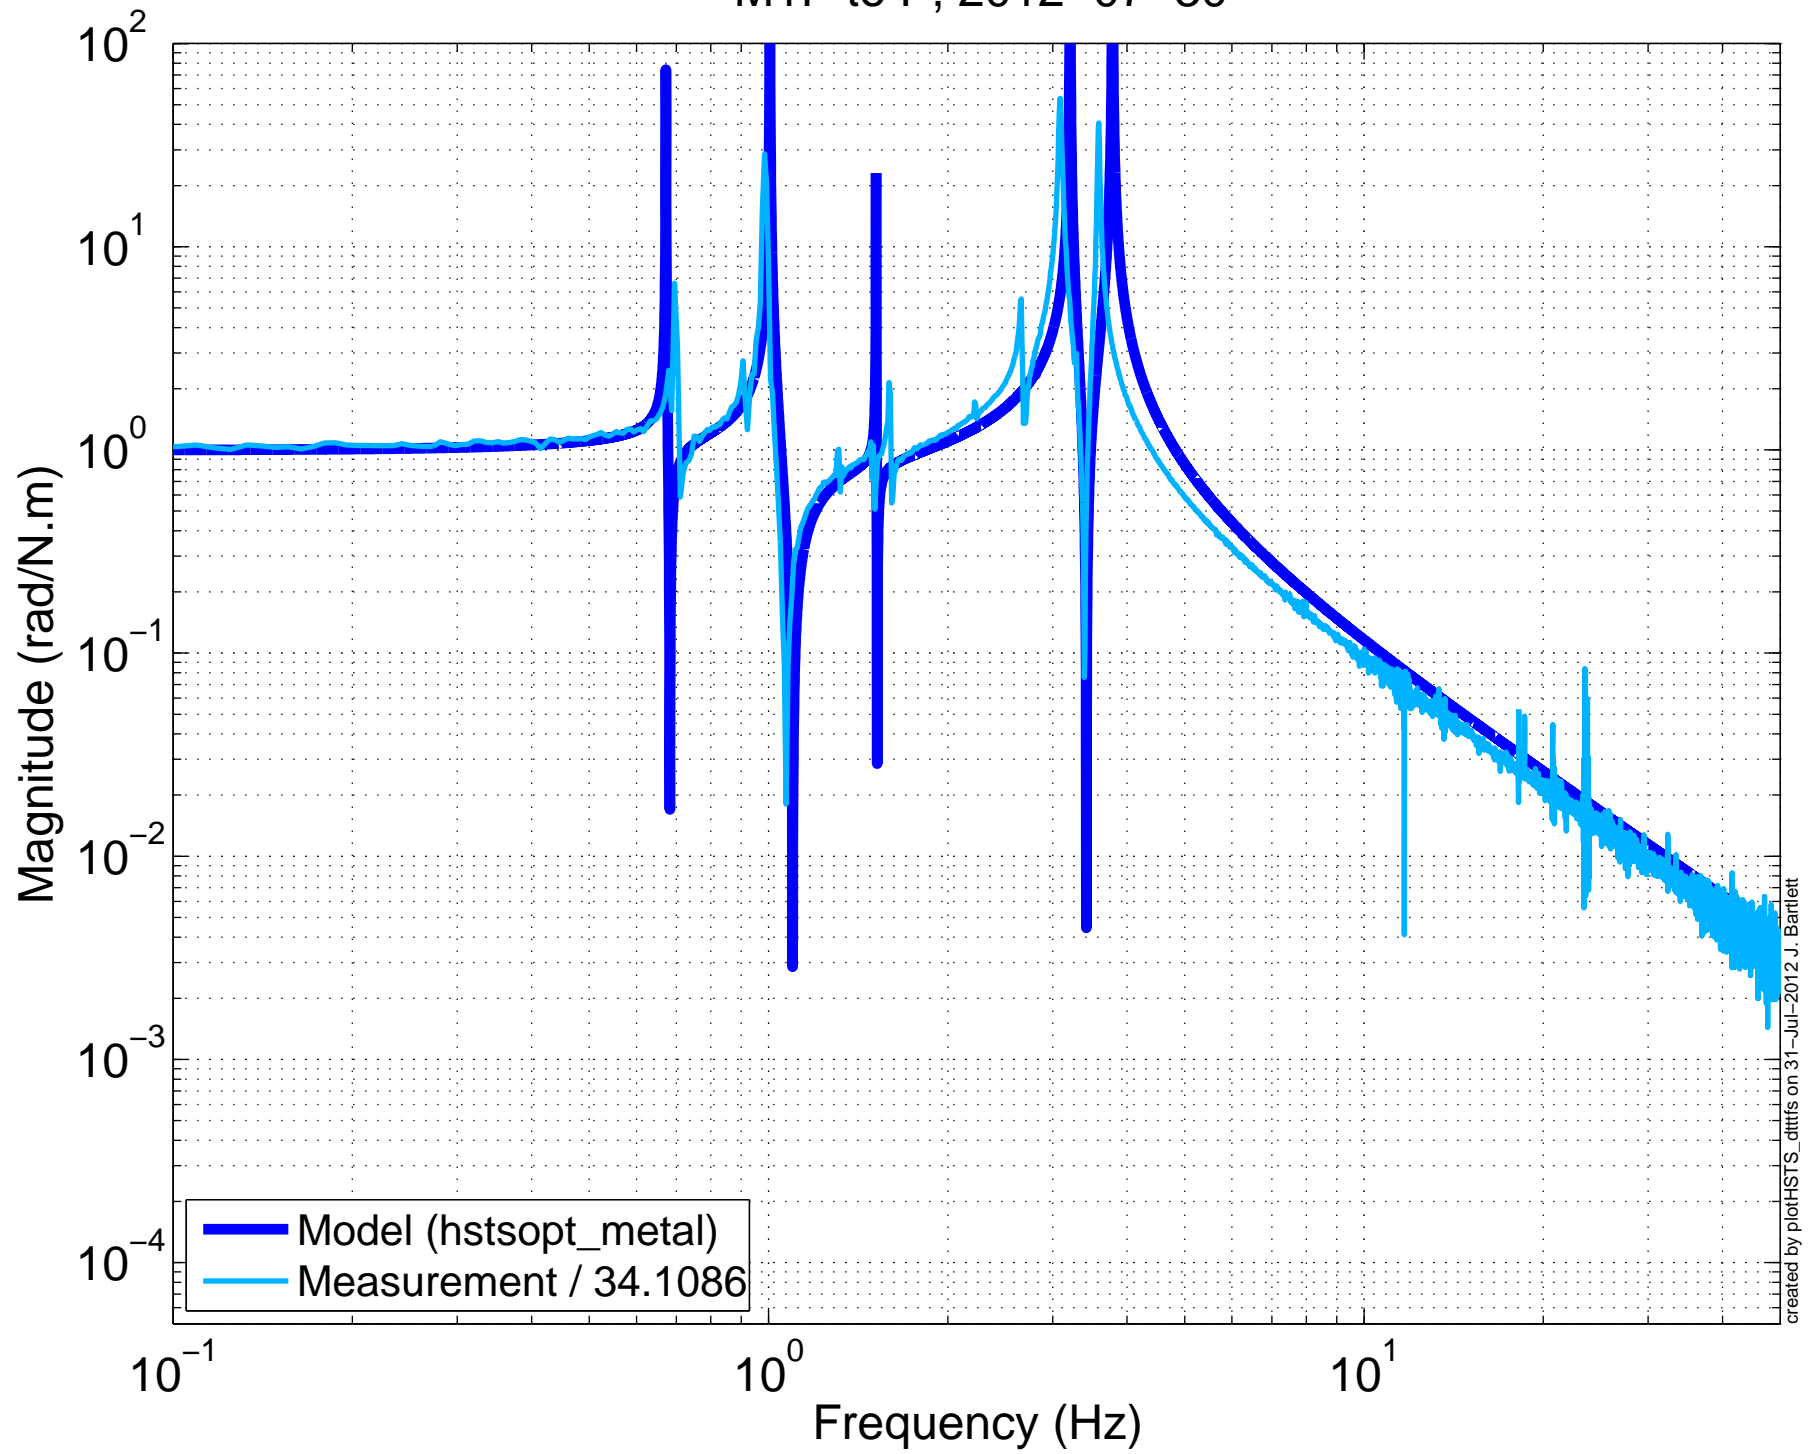

X1SUSMC3 BUILD
M1L to L, 2012-07-30

X1SUSMC3 BUILD
M1T to T, 2012-07-30

X1SUSMC3 BUILD
M1V to V, 2012-07-30

created by plotHSTS_dttf/s on 31-Jul-2012 J. Bartlett

X1SUSMC3 BUILD
M1R to R, 2012-07-30

X1SUSMC3 BUILD
M1P to P, 2012-07-30

created by plotHSTS_dttfs on 31-Jul-2012 J. Bartlett

X1SUSMC3 BUILD
M1Y to Y, 2012-07-30

X1SUSMC3 BUILD
M1 TOP V to L

X1SUSMC3 BUILD
M1 TOP R to T

X1SUSMC3 BUILD
M1 TOP R to V

X1SUSMC3 BUILD

M1 TOP P to L

X1SUSMC3 BUILD
M1 TOP P to V

X1SUSMC3 BUILD
M1 TOP P to R

X1SUSMC3 BUILD
M1 TOP L to LFRT

X1SUSMC3 BUILD
M1 TOP T to SD

X1SUSMC3 BUILD M1 TOP V to T1T2T3

X1SUSMC3 BUILD

M1 TOP R to T1T2T3

X1SUSMC3 BUILD
M1 TOP P to T2T3

X1SUSMC3 BUILD
M1 TOP Y to LFRT