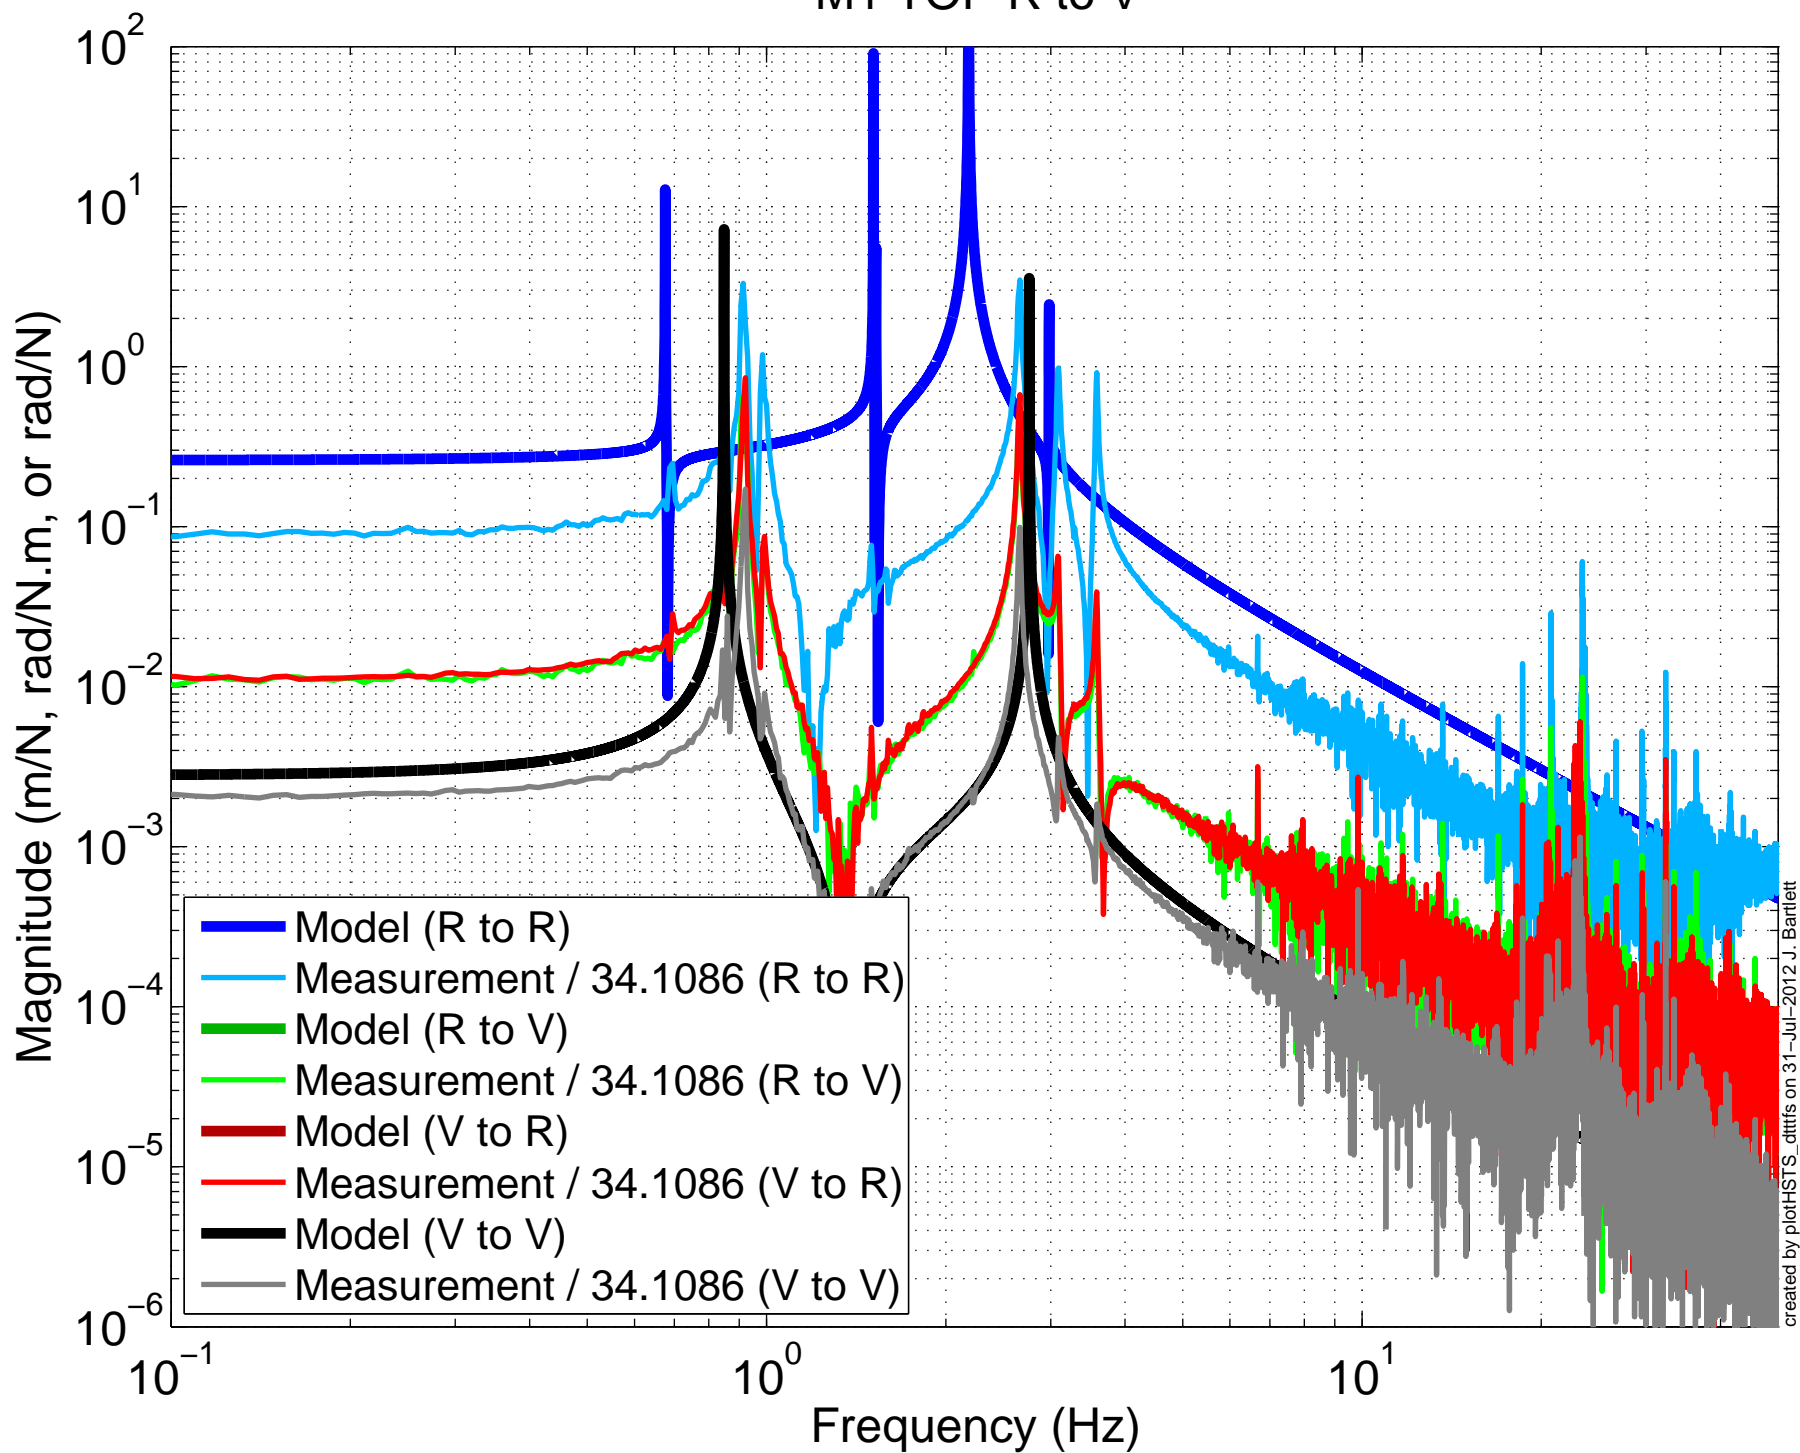

created by plotHSTS_dttfs on 31-Jul-2012 J. Bartlett

X1SUSMC3 BUILD
M1Y to Y, 2012-07-30

X1SUSMC3 BUILD
M1 TOP V to L

X1SUSMC3 BUILD
M1 TOP R to T

X1SUSMC3 BUILD
M1 TOP R to V

X1SUSMC3 BUILD

M1 TOP P to L

X1SUSMC3 BUILD
M1 TOP P to V

X1SUSMC3 BUILD
M1 TOP P to R

X1SUSMC3 BUILD
M1 TOP L to LFRT

X1SUSMC3 BUILD
M1 TOP T to SD

X1SUSMC3 BUILD M1 TOP V to T1T2T3

X1SUSMC3 BUILD

M1 TOP R to T1T2T3

X1SUSMC3 BUILD
M1 TOP P to T2T3

X1SUSMC3 BUILD
M1 TOP Y to LFRT