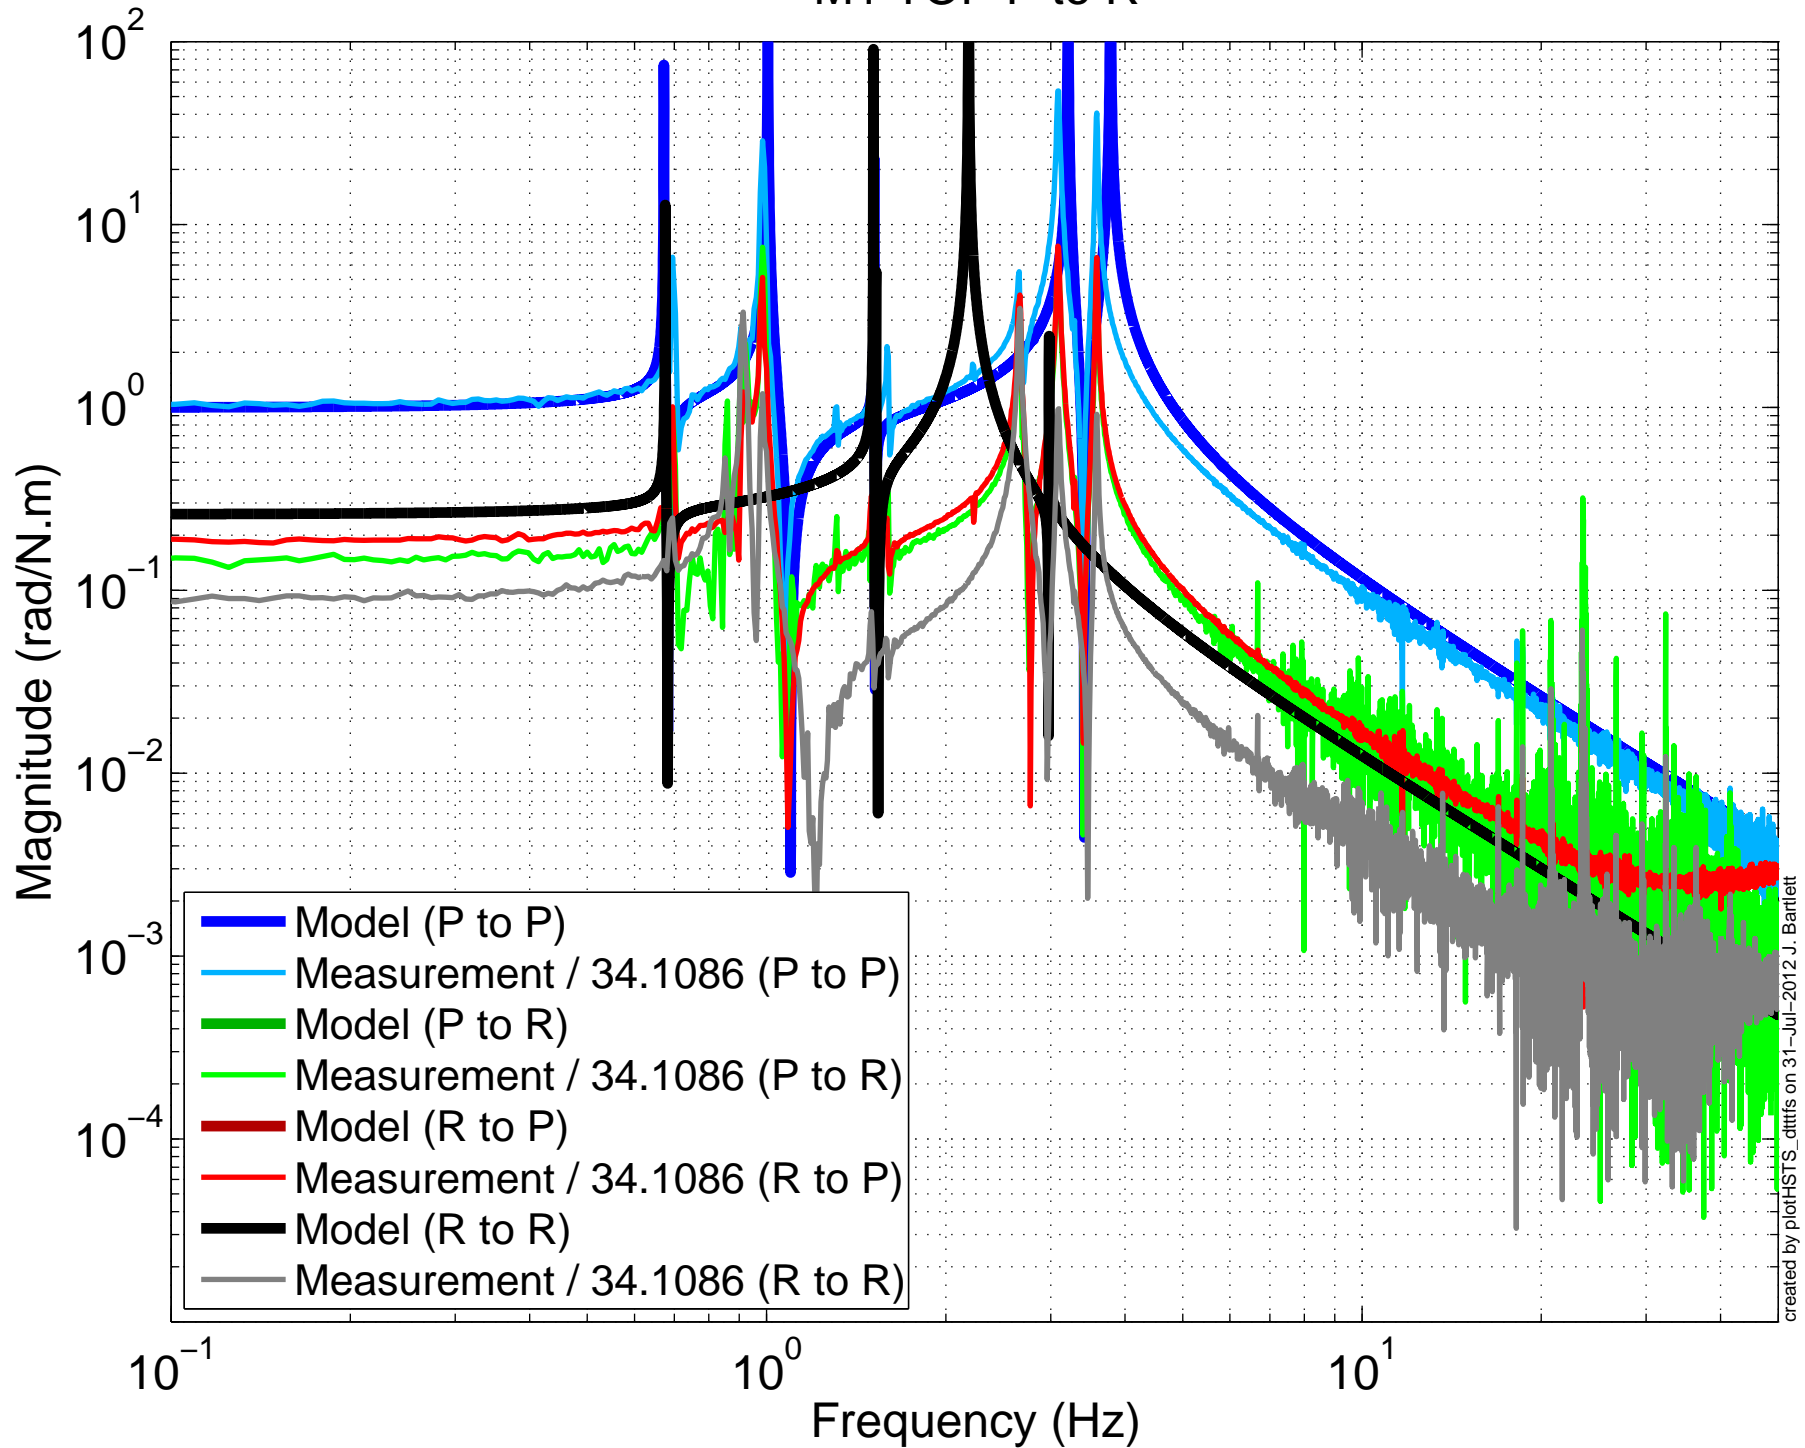

created by plotHSTS_dttfs on 31-Jul-2012 J. Bartlett

X1SUSMC3 BUILD
M1Y to Y, 2012-07-30

X1SUSMC3 BUILD
M1 TOP V to L

X1SUSMC3 BUILD
M1 TOP R to T

X1SUSMC3 BUILD
M1 TOP R to V

X1SUSMC3 BUILD

M1 TOP P to L

X1SUSMC3 BUILD
M1 TOP P to V

X1SUSMC3 BUILD
M1 TOP P to R

X1SUSMC3 BUILD
M1 TOP L to LFRT

X1SUSMC3 BUILD
M1 TOP T to SD

X1SUSMC3 BUILD M1 TOP V to T1T2T3

X1SUSMC3 BUILD

M1 TOP R to T1T2T3

X1SUSMC3 BUILD
M1 TOP P to T2T3

X1SUSMC3 BUILD
M1 TOP Y to LFRT