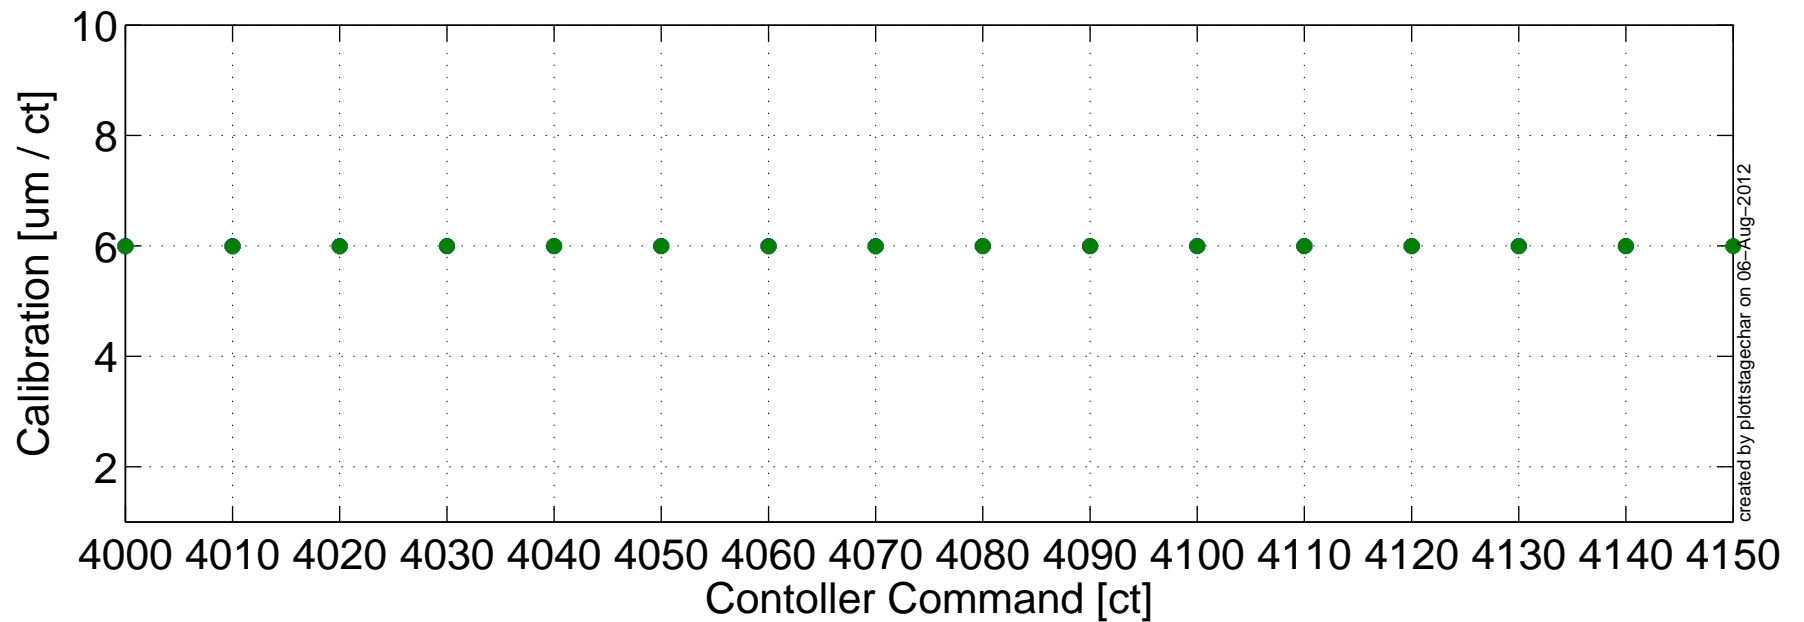

Optical Lever Controller vs. Translation Stage Calibration

Middle of Range