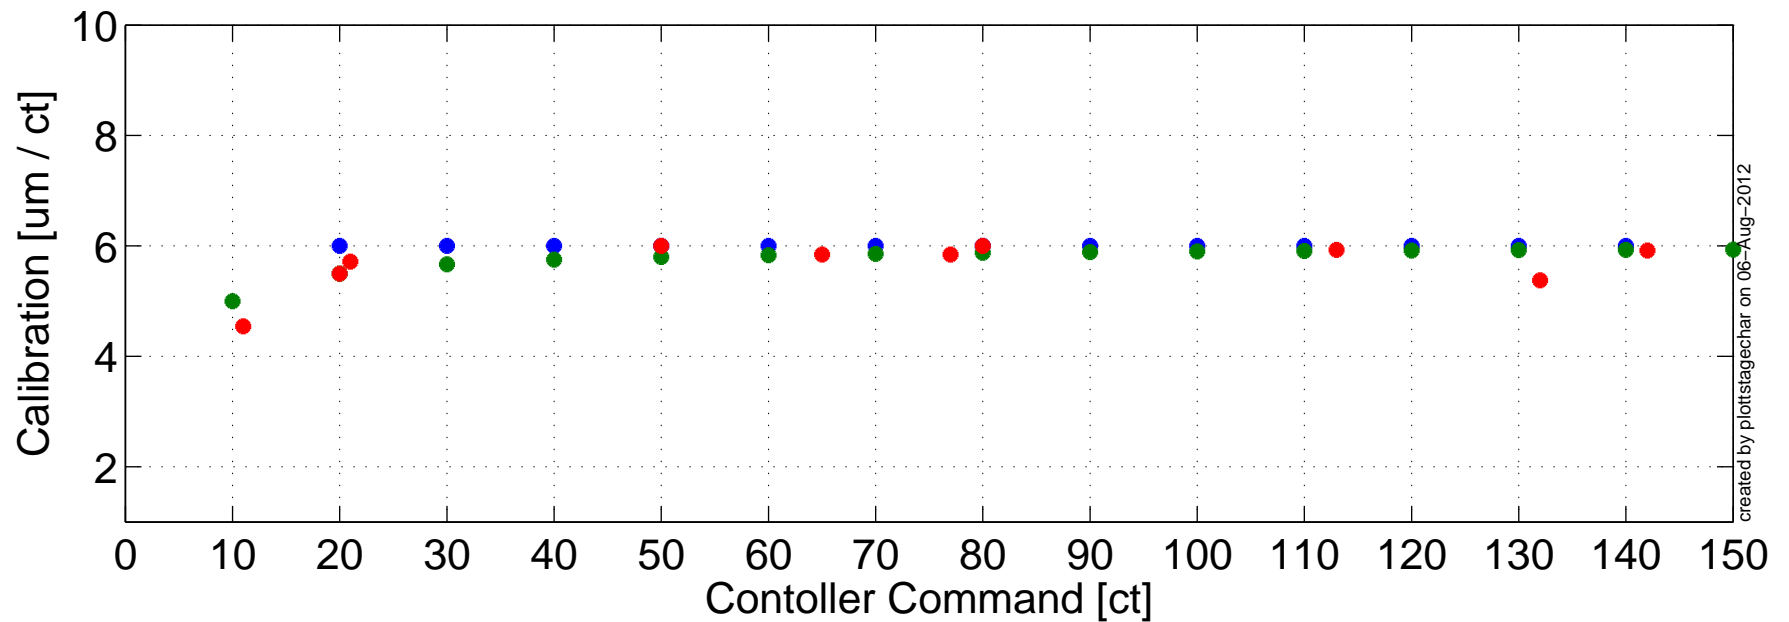

# Optical Lever Controller vs. Translation Stage Calibration

## Bottom End of Range

# Optical Lever Controller vs. Translation Stage Calibration Full Range