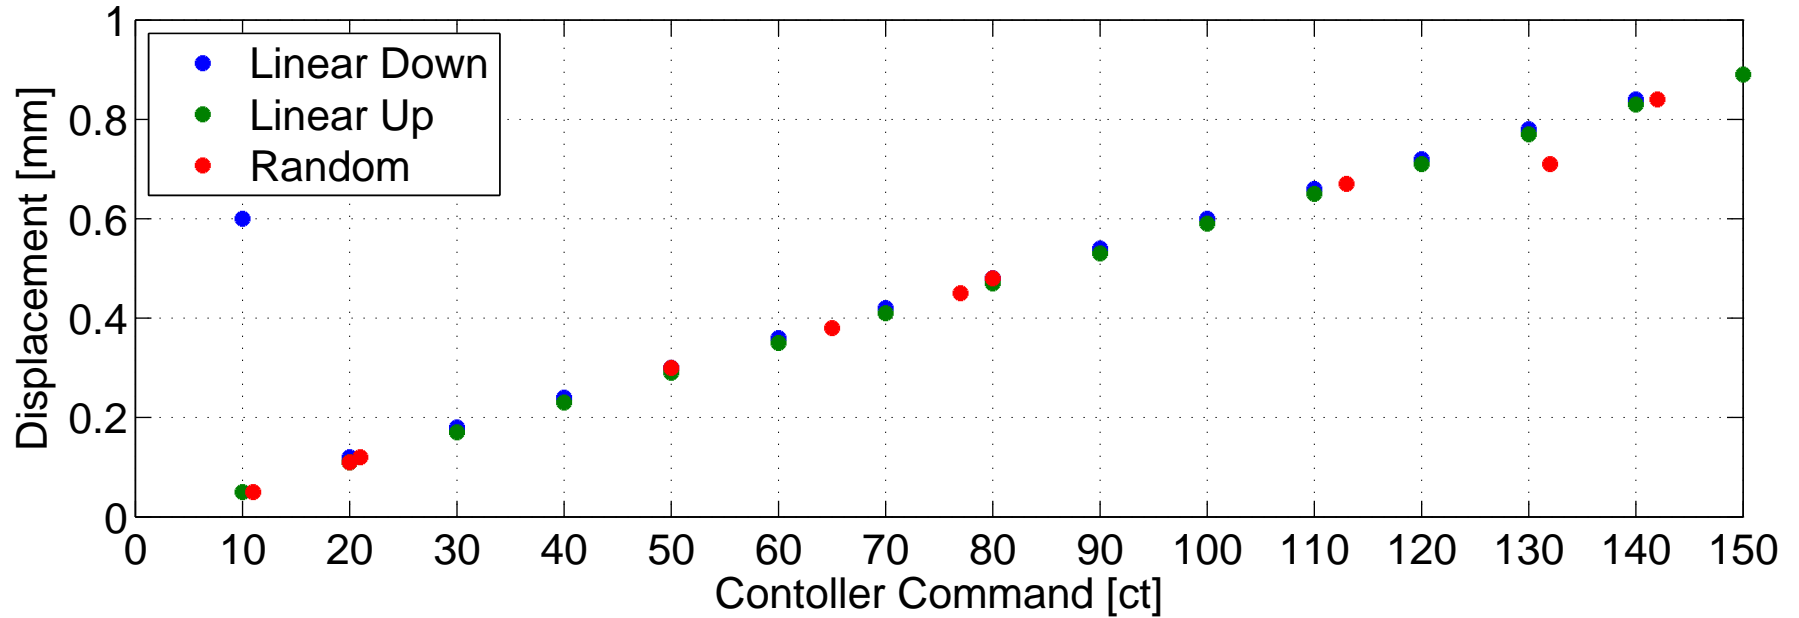

# Optical Lever Controller vs. Translation Stage Calibration

## Bottom End of Range

# Optical Lever Controller vs. Translation Stage Calibration Full Range