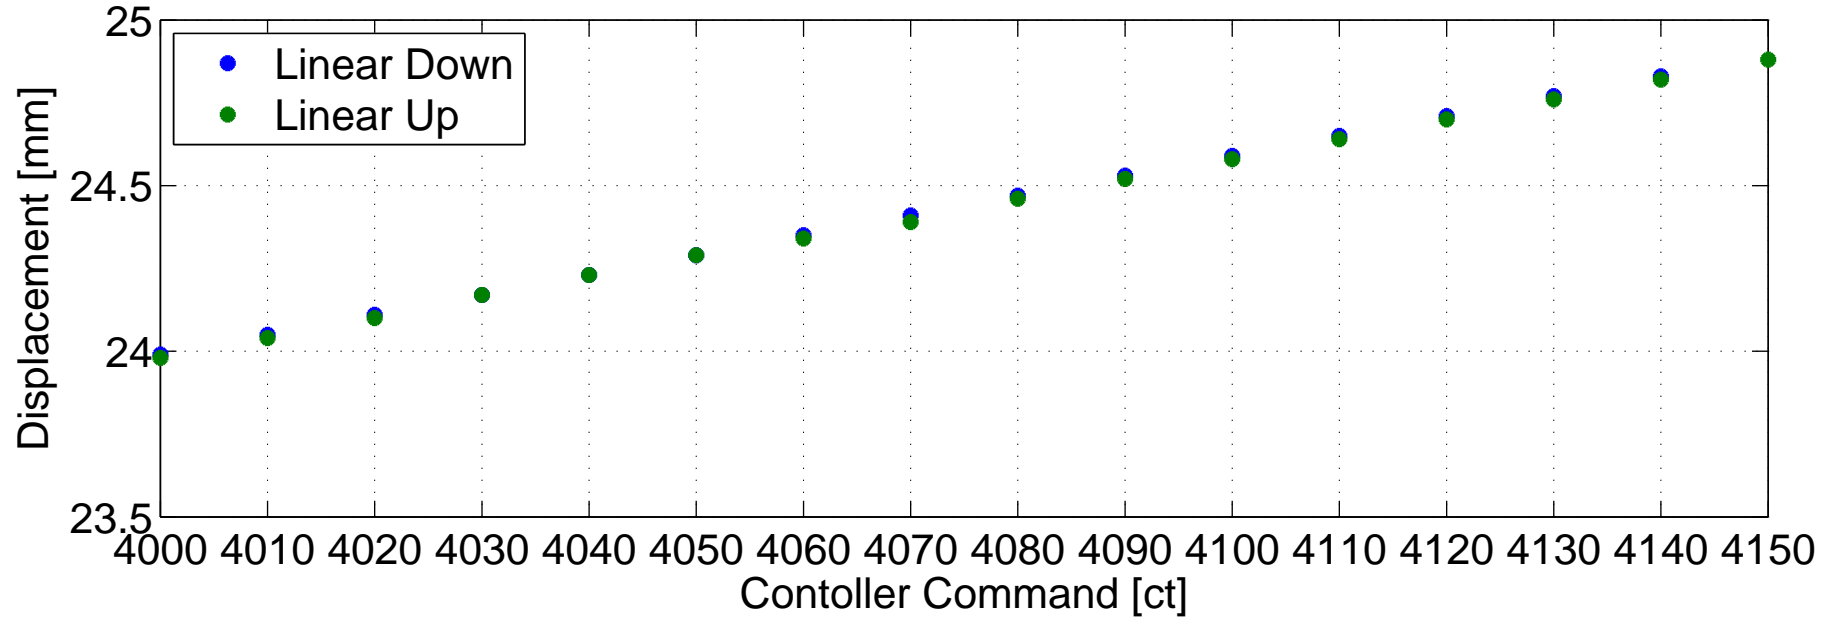

Optical Lever Controller vs. Translation Stage Calibration

Middle of Range