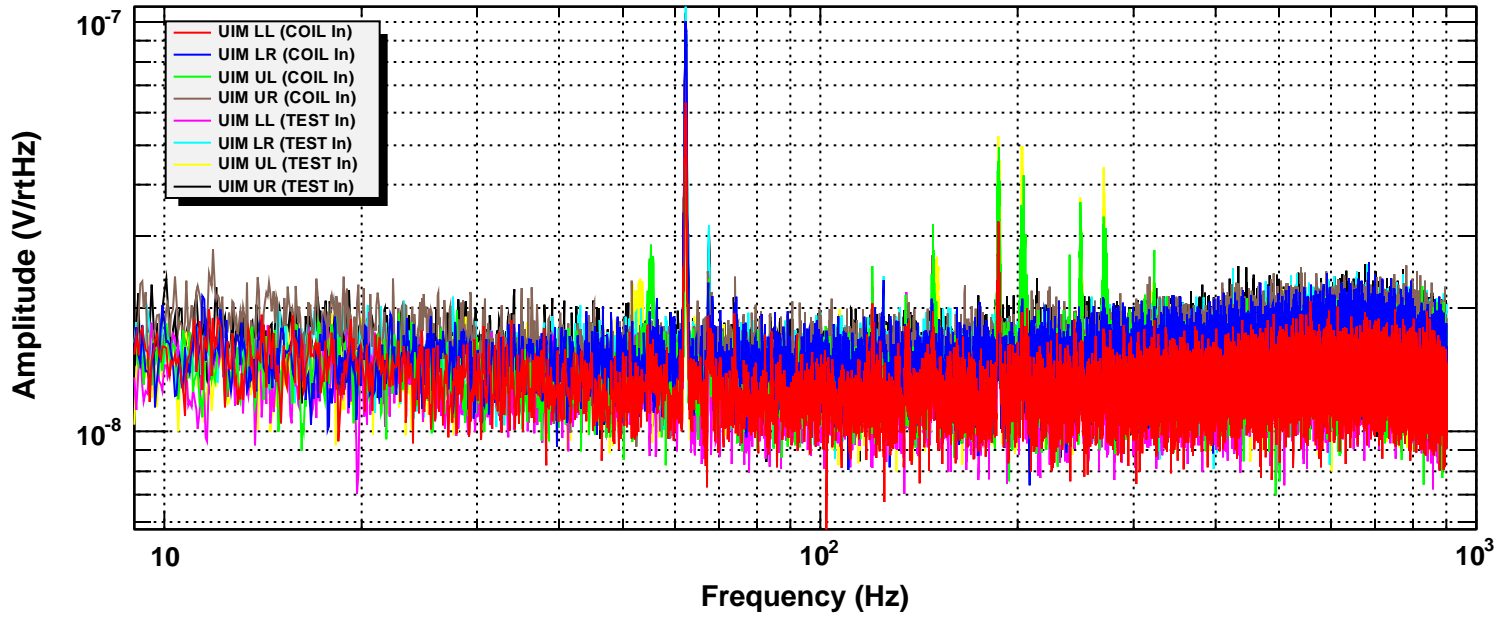

H2SUSITMY UIM Coil Driver Output ASD (LP1,LP2,LP3 All ON - COIL vs. TEST)

*T0=07/08/2012 22:20:45

*Avg=15

BW=0.0937493

H2SUSITMY PUM Coil Driver Output ASD (Acq OFF, LP ON - COIL vs. TEST)

*T0=07/08/2012 22:20:45

*Avg=15

BW=0.0937493