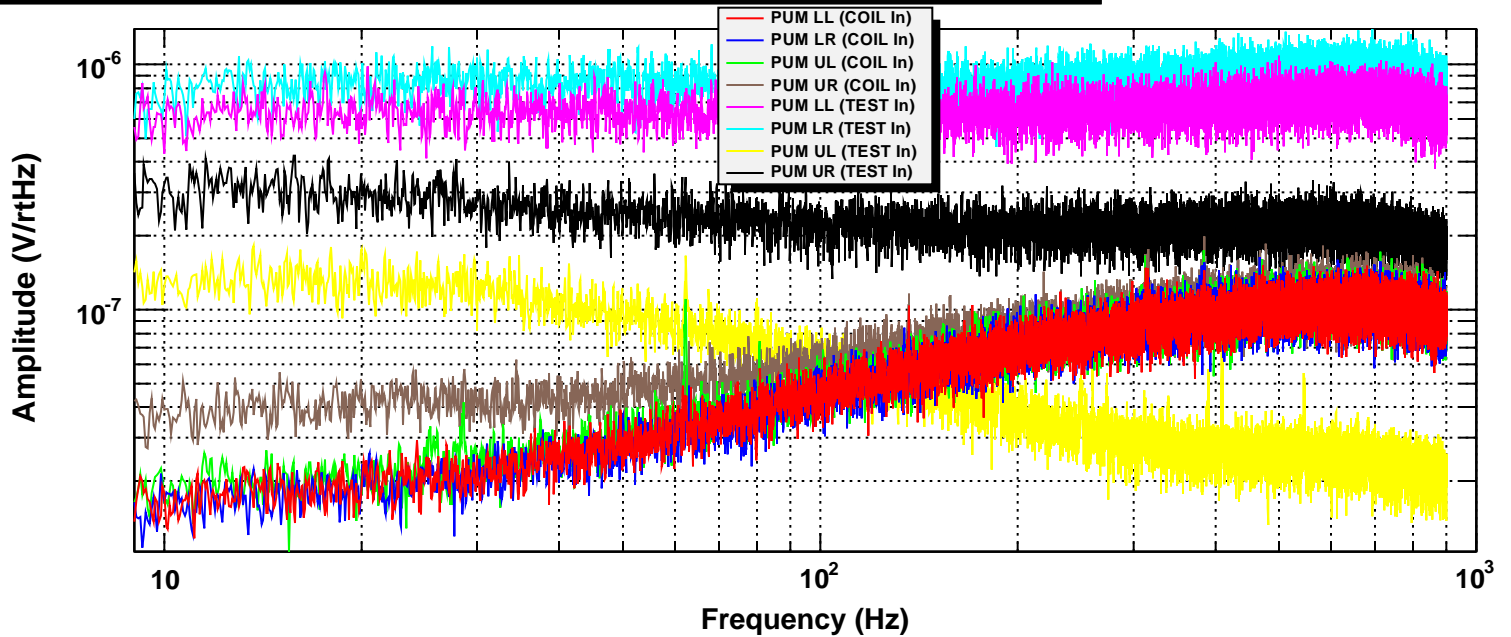

H2SUSITMY UIM Coil Driver Output ASD (LP1,LP2,LP3 All ON - COIL vs. TEST)

*T0=07/08/2012 22:20:45

*Avg=15

BW=0.0937493

H2SUSITMY PUM Coil Driver Output ASD (Acq OFF, LP ON - COIL vs. TEST)

*T0=07/08/2012 22:20:45

*Avg=15

BW=0.0937493