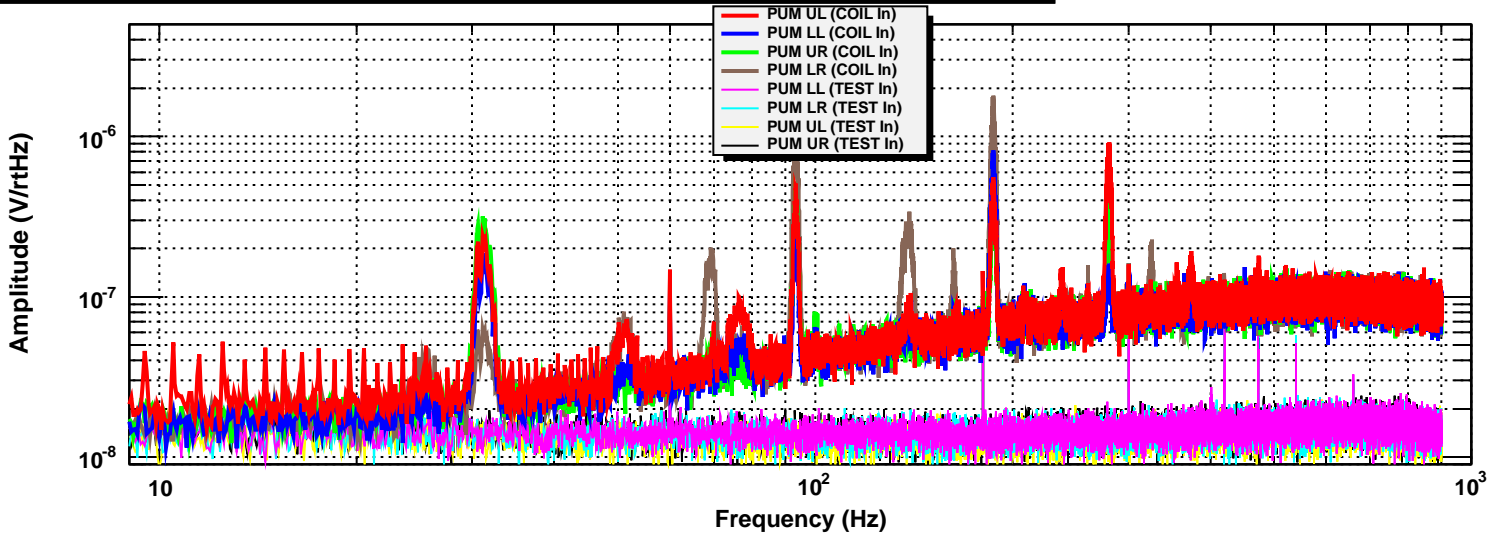

### H2SUSETMY UIM Coil Driver Output ASD (LP1,LP2,LP3 All ON - COIL vs. TEST)

\*T0=07/08/2012 22:10:37

\*Avg=15

BW=0.0937493

### H2SUSETMY PUM Coil Driver Output ASD (Acq OFF, LP ON - COIL vs. TEST)

\*T0=07/08/2012 22:10:37

\*Avg=15

BW=0.0937493