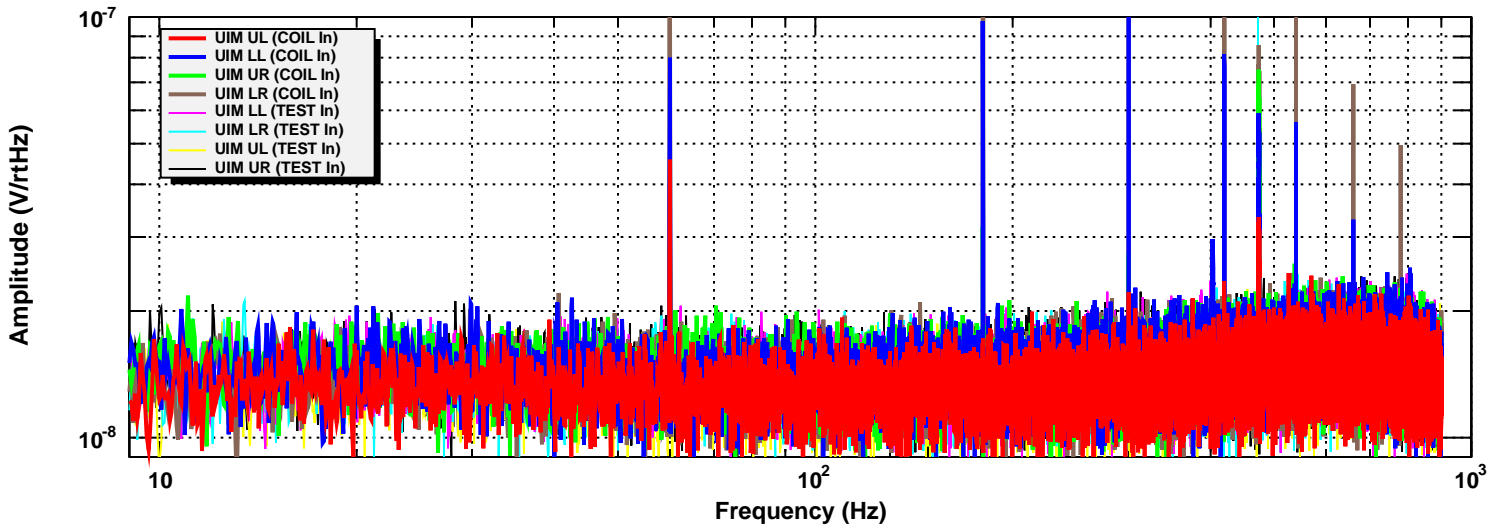

### H2SUSETMY UIM Coil Driver Output ASD (LP1,LP2,LP3 All ON - COIL vs. TEST)

\*T0=07/08/2012 22:10:37

\*Avg=15

BW=0.0937493

### H2SUSETMY PUM Coil Driver Output ASD (Acq OFF, LP ON - COIL vs. TEST)

\*T0=07/08/2012 22:10:37

\*Avg=15

BW=0.0937493