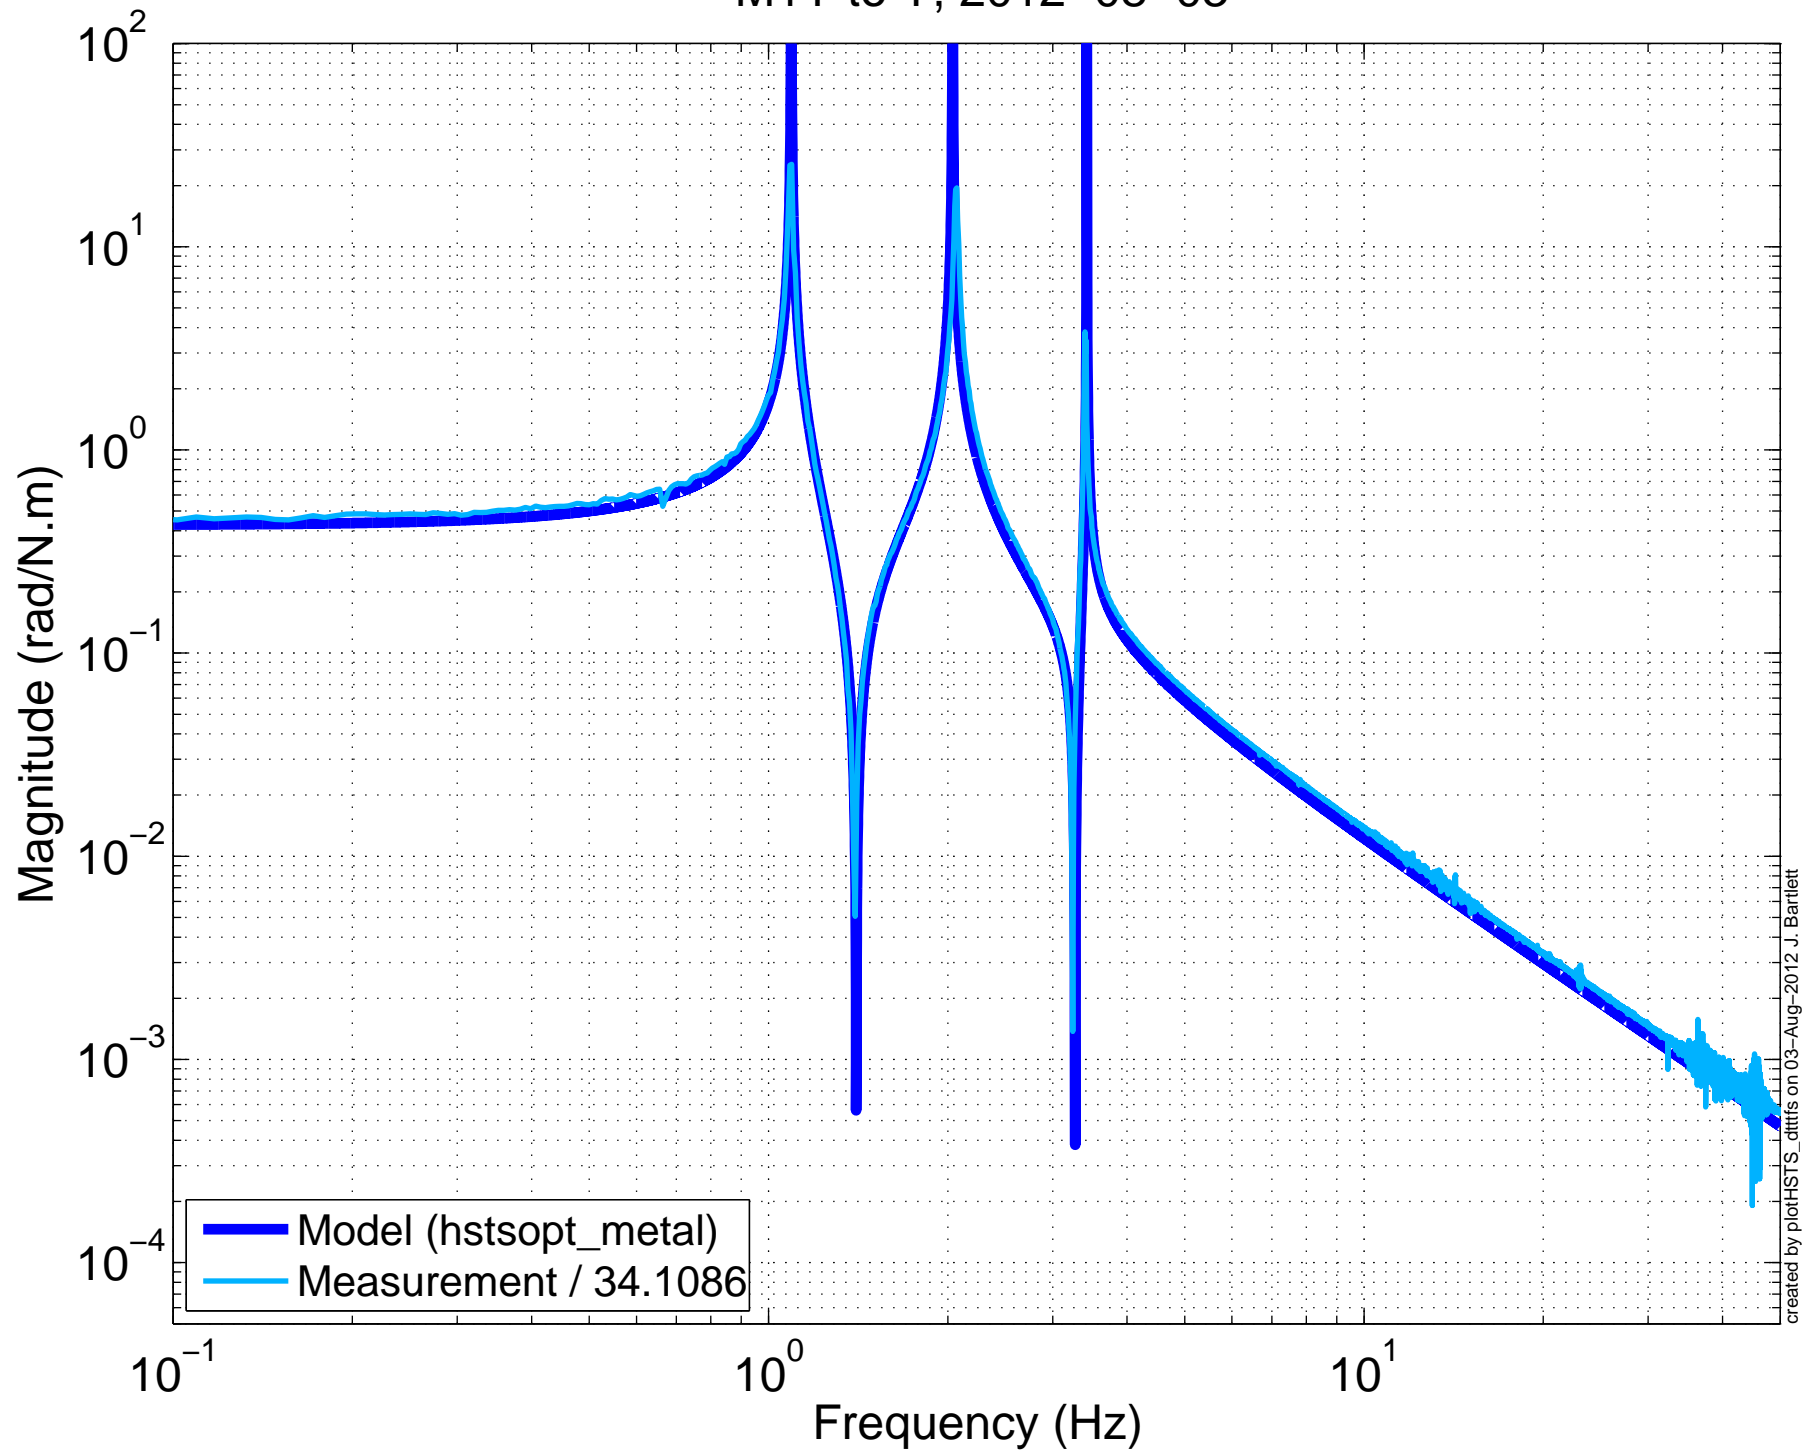

X1SUSMC3 BUILD
M1Y to Y, 2012-08-03

created by plotHSTS_dttfs on 03-Aug-2012 J. Bartlett