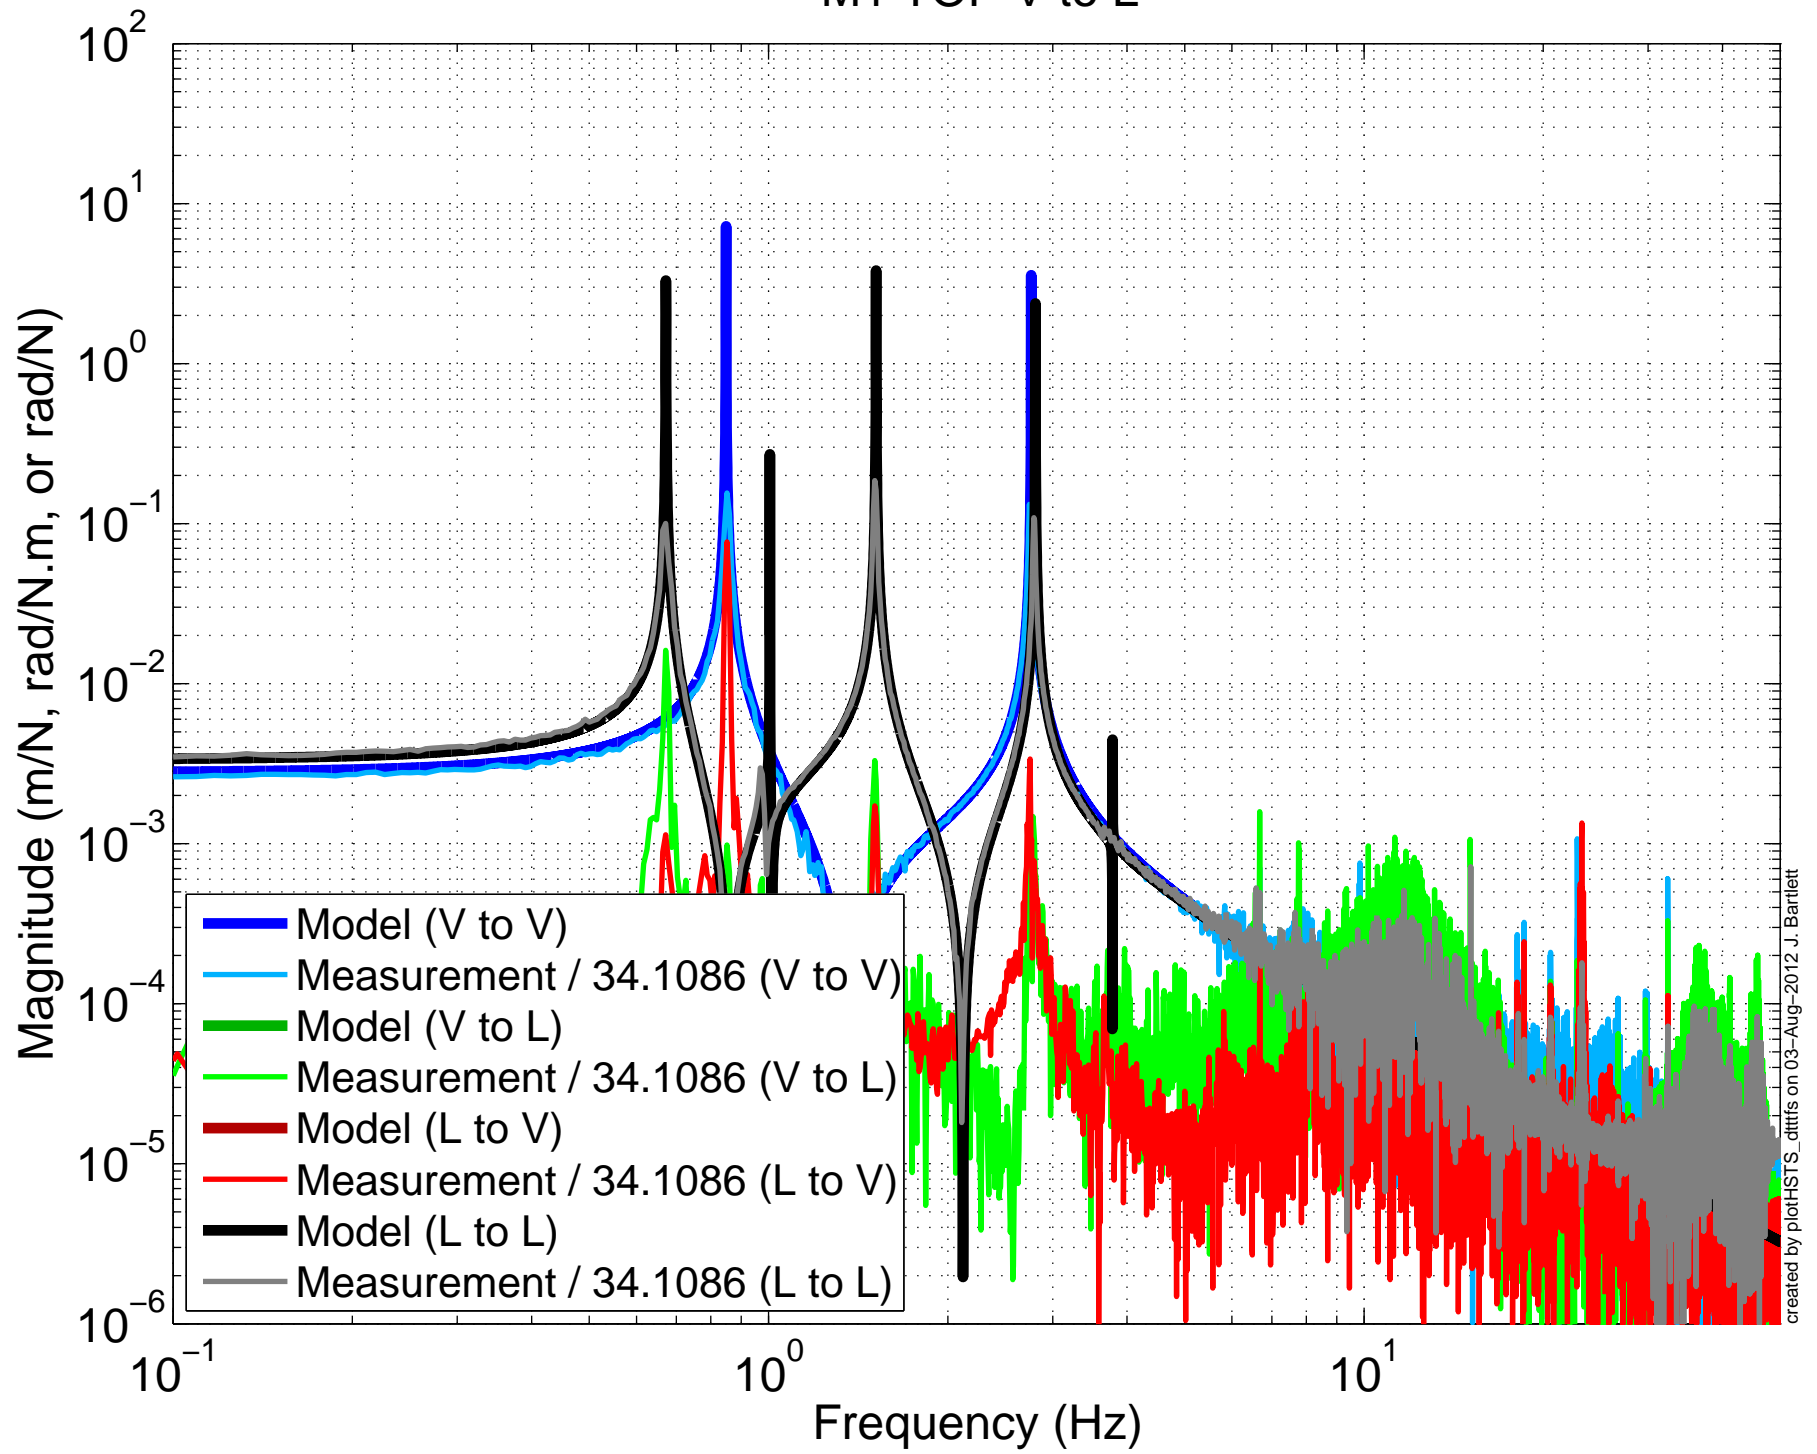

X1SUSMC3 BUILD

M1 TOP V to L