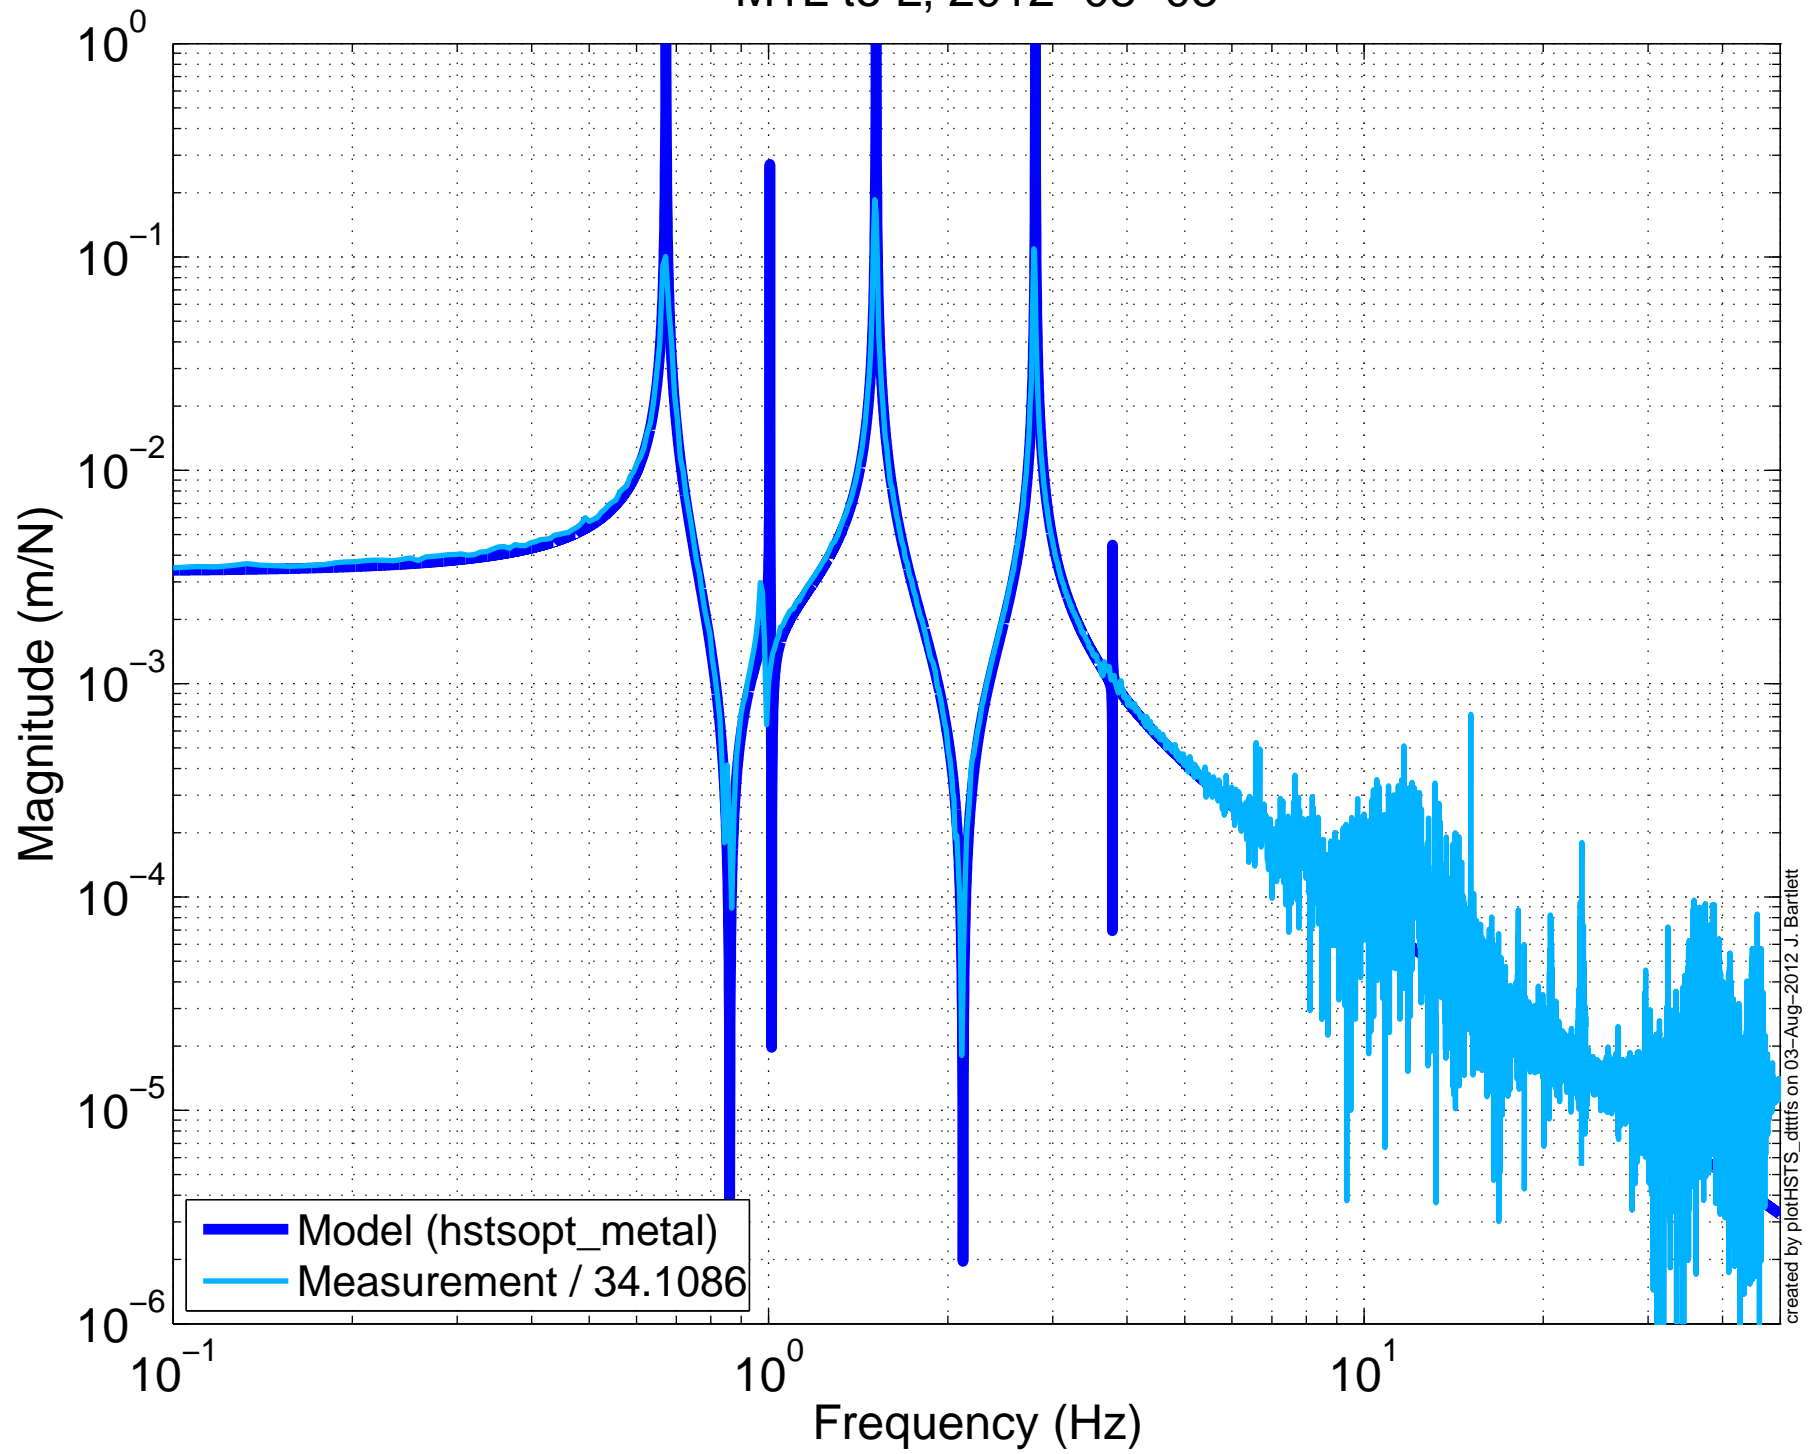

X1SUSMC3 BUILD  
M1L to L, 2012-08-03

created by plotHST5\_dttis on 03-Aug-2012 J. Bartlett

X1SUSMC3 BUILD  
M1T to T, 2012-08-03

X1SUSMC3 BUILD  
M1V to V, 2012-08-03

X1SUSMC3 BUILD  
M1R to R, 2012-08-03