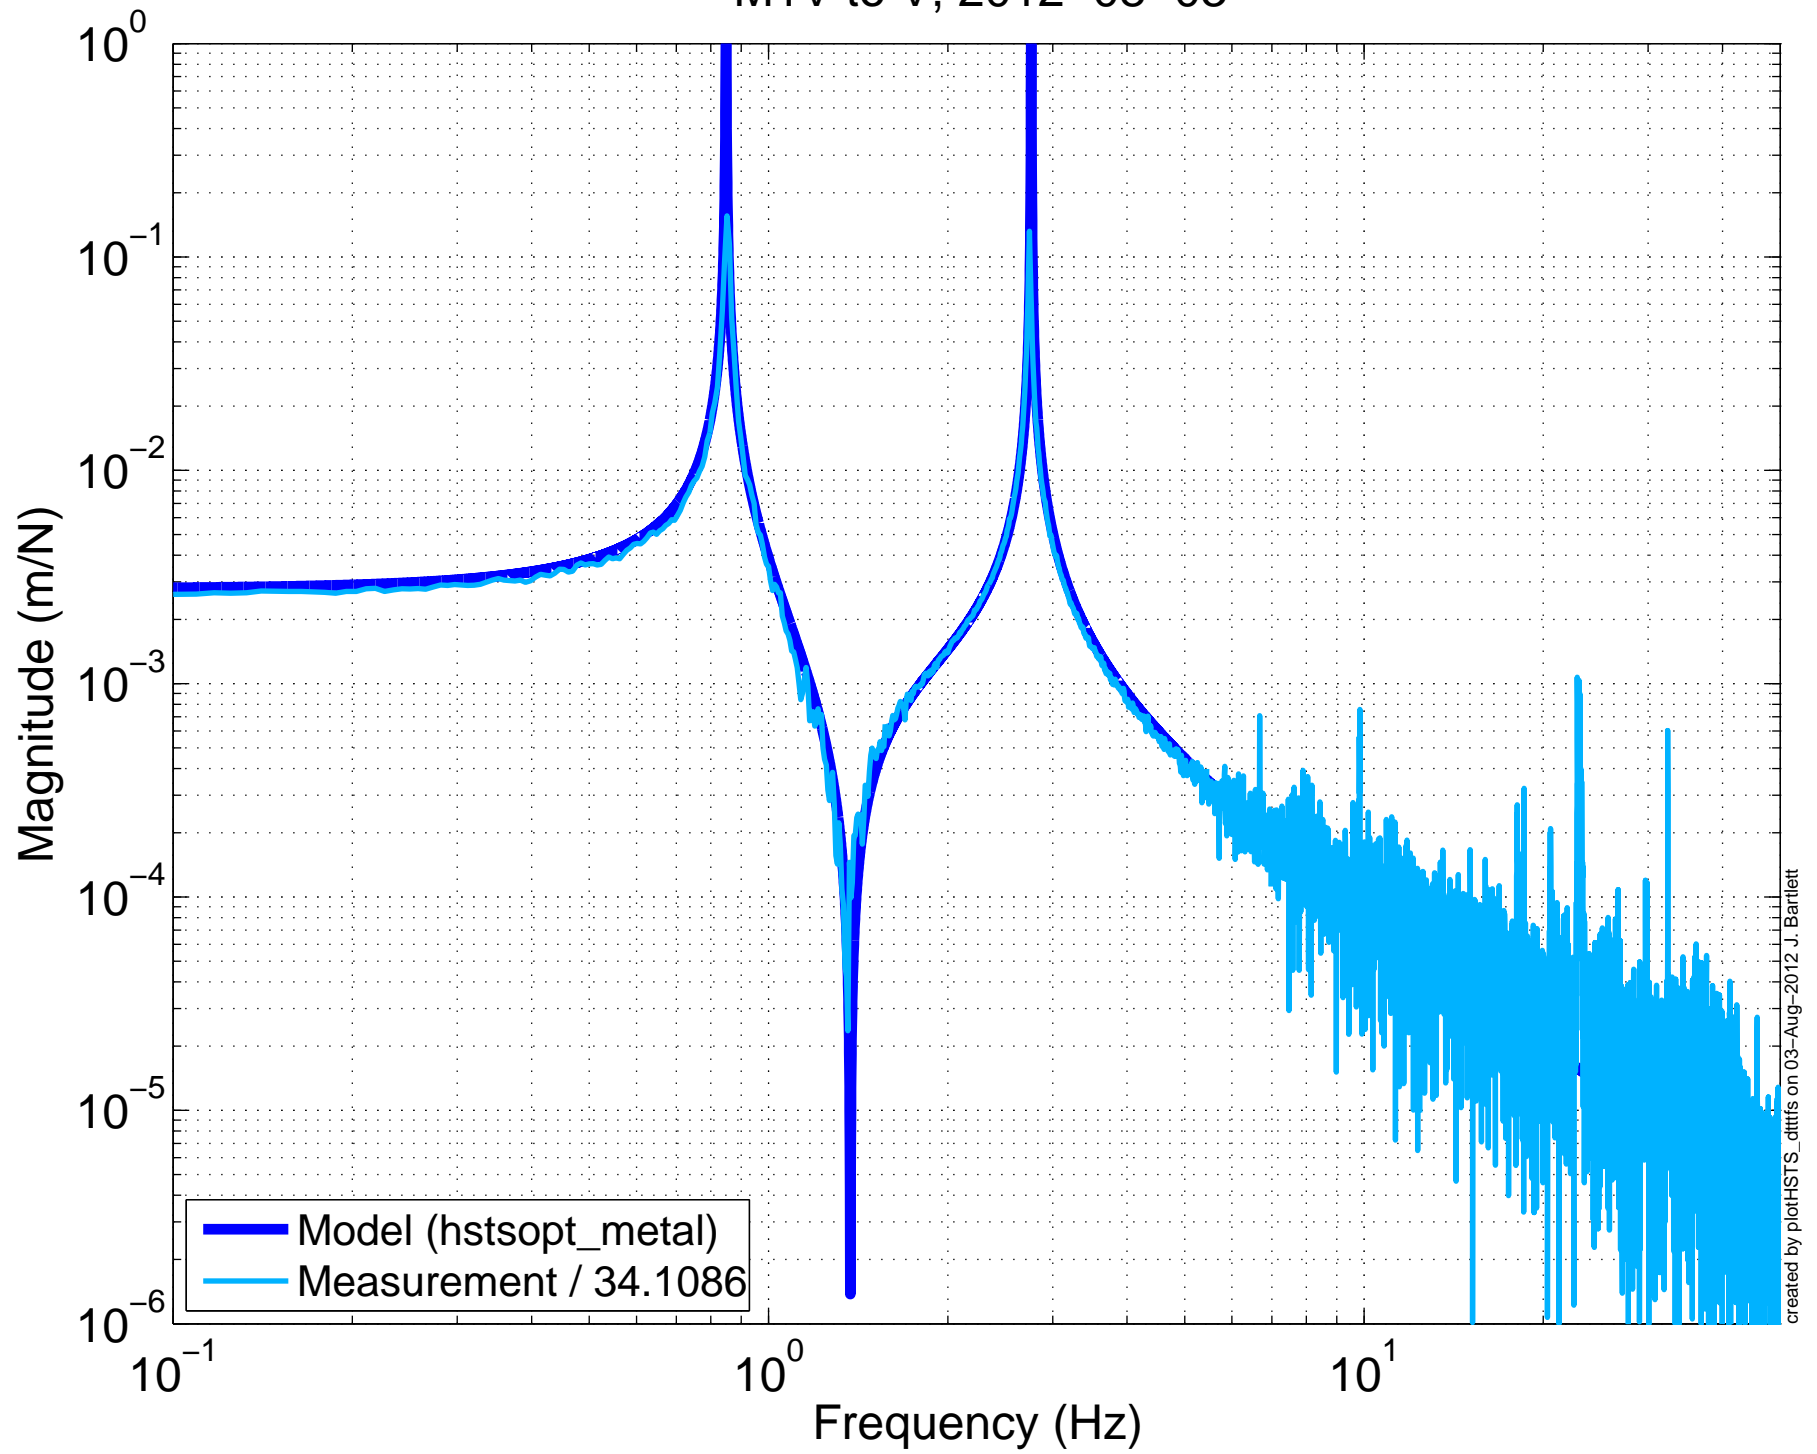

X1SUSMC3 BUILD  
M1L to L, 2012-08-03

created by plotHST5\_dttis on 03-Aug-2012 J. Bartlett

X1SUSMC3 BUILD  
M1T to T, 2012-08-03

X1SUSMC3 BUILD  
M1V to V, 2012-08-03

X1SUSMC3 BUILD  
M1R to R, 2012-08-03