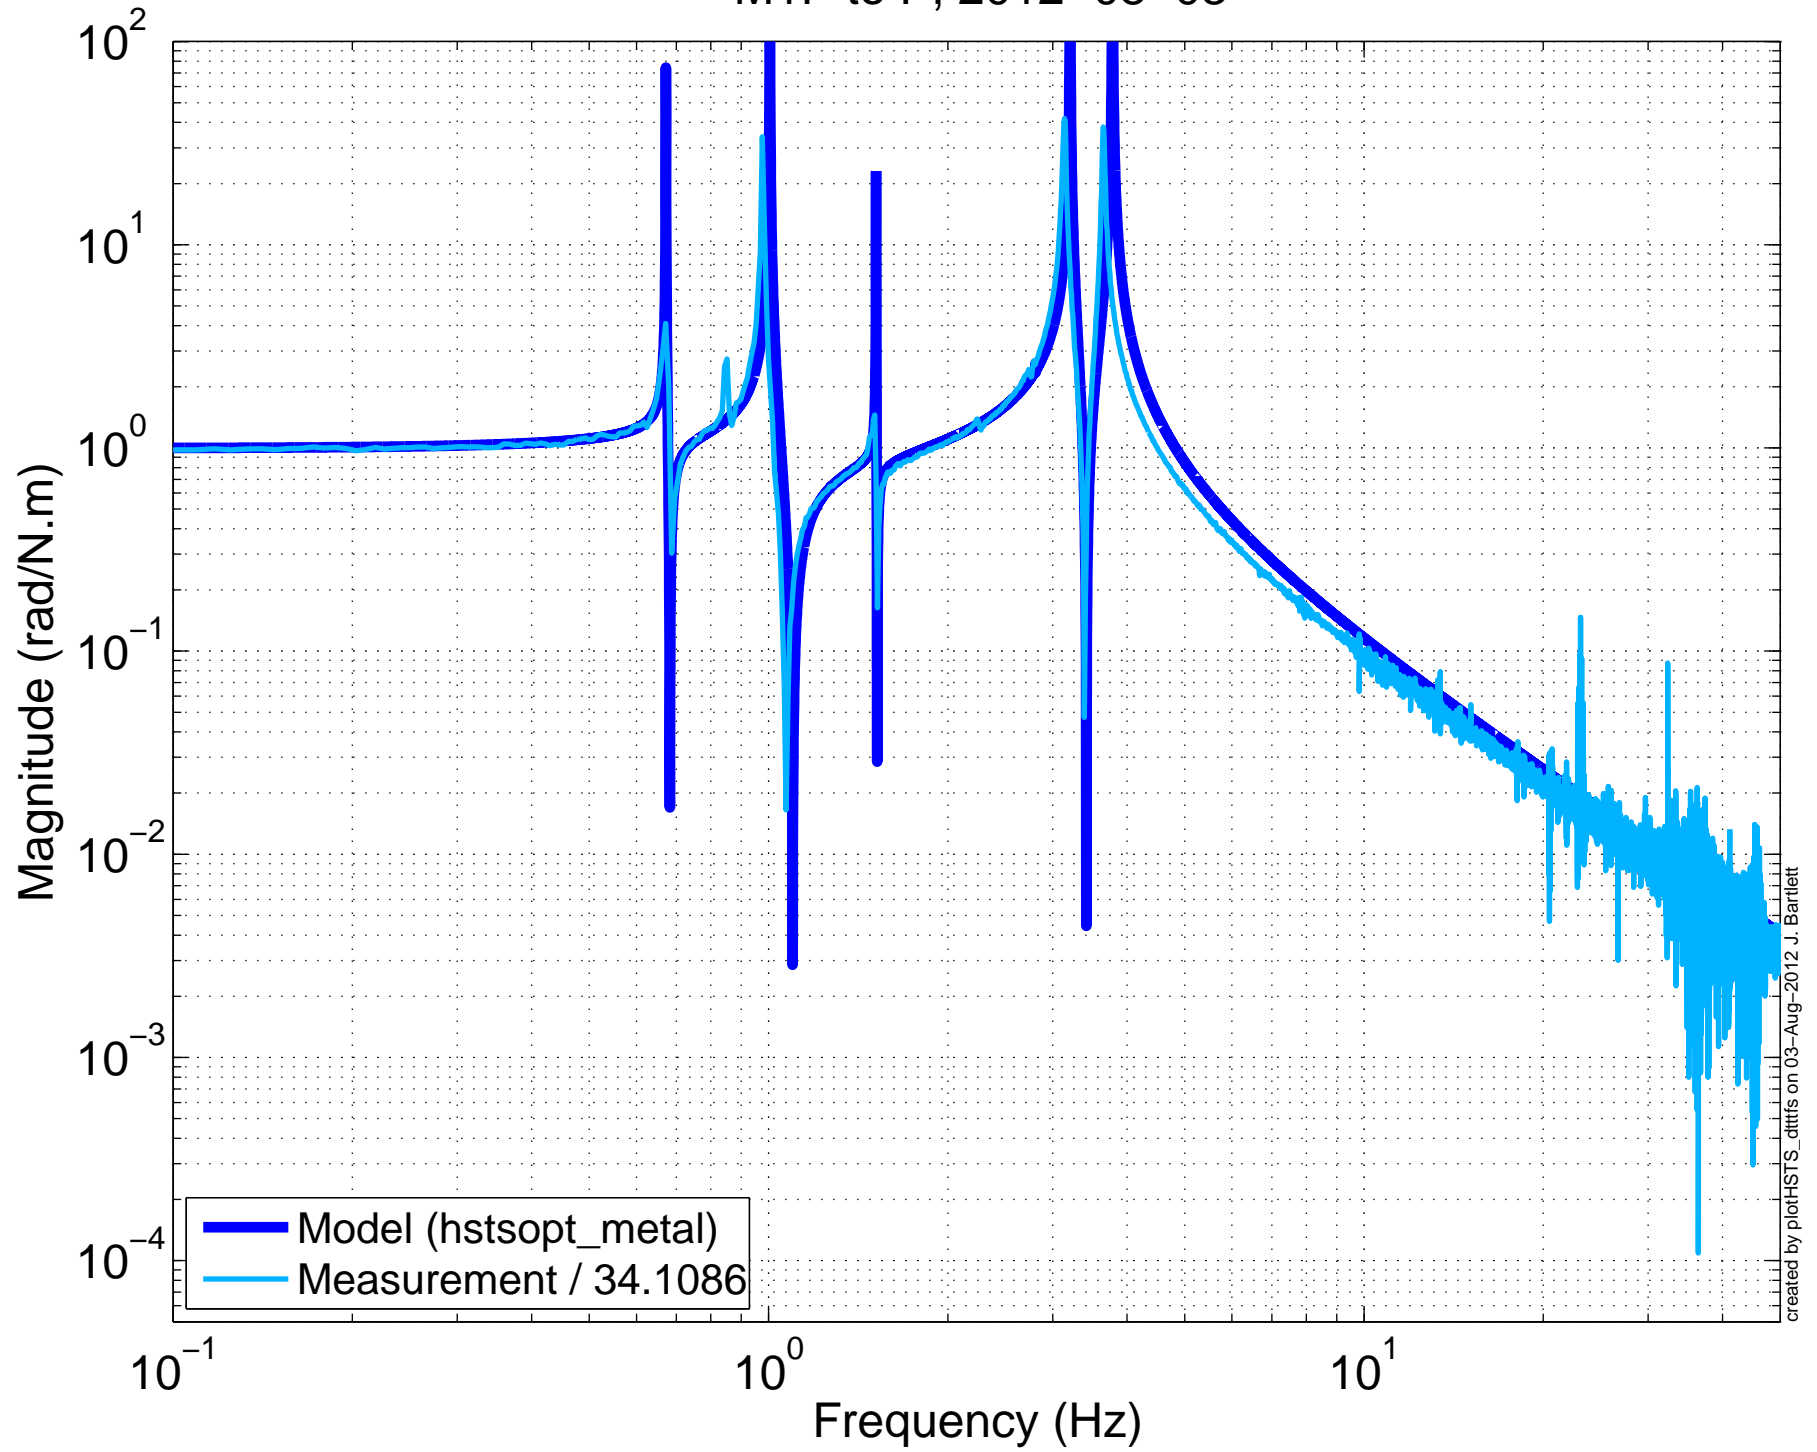

X1SUSMC3 BUILD
M1P to P, 2012-08-03