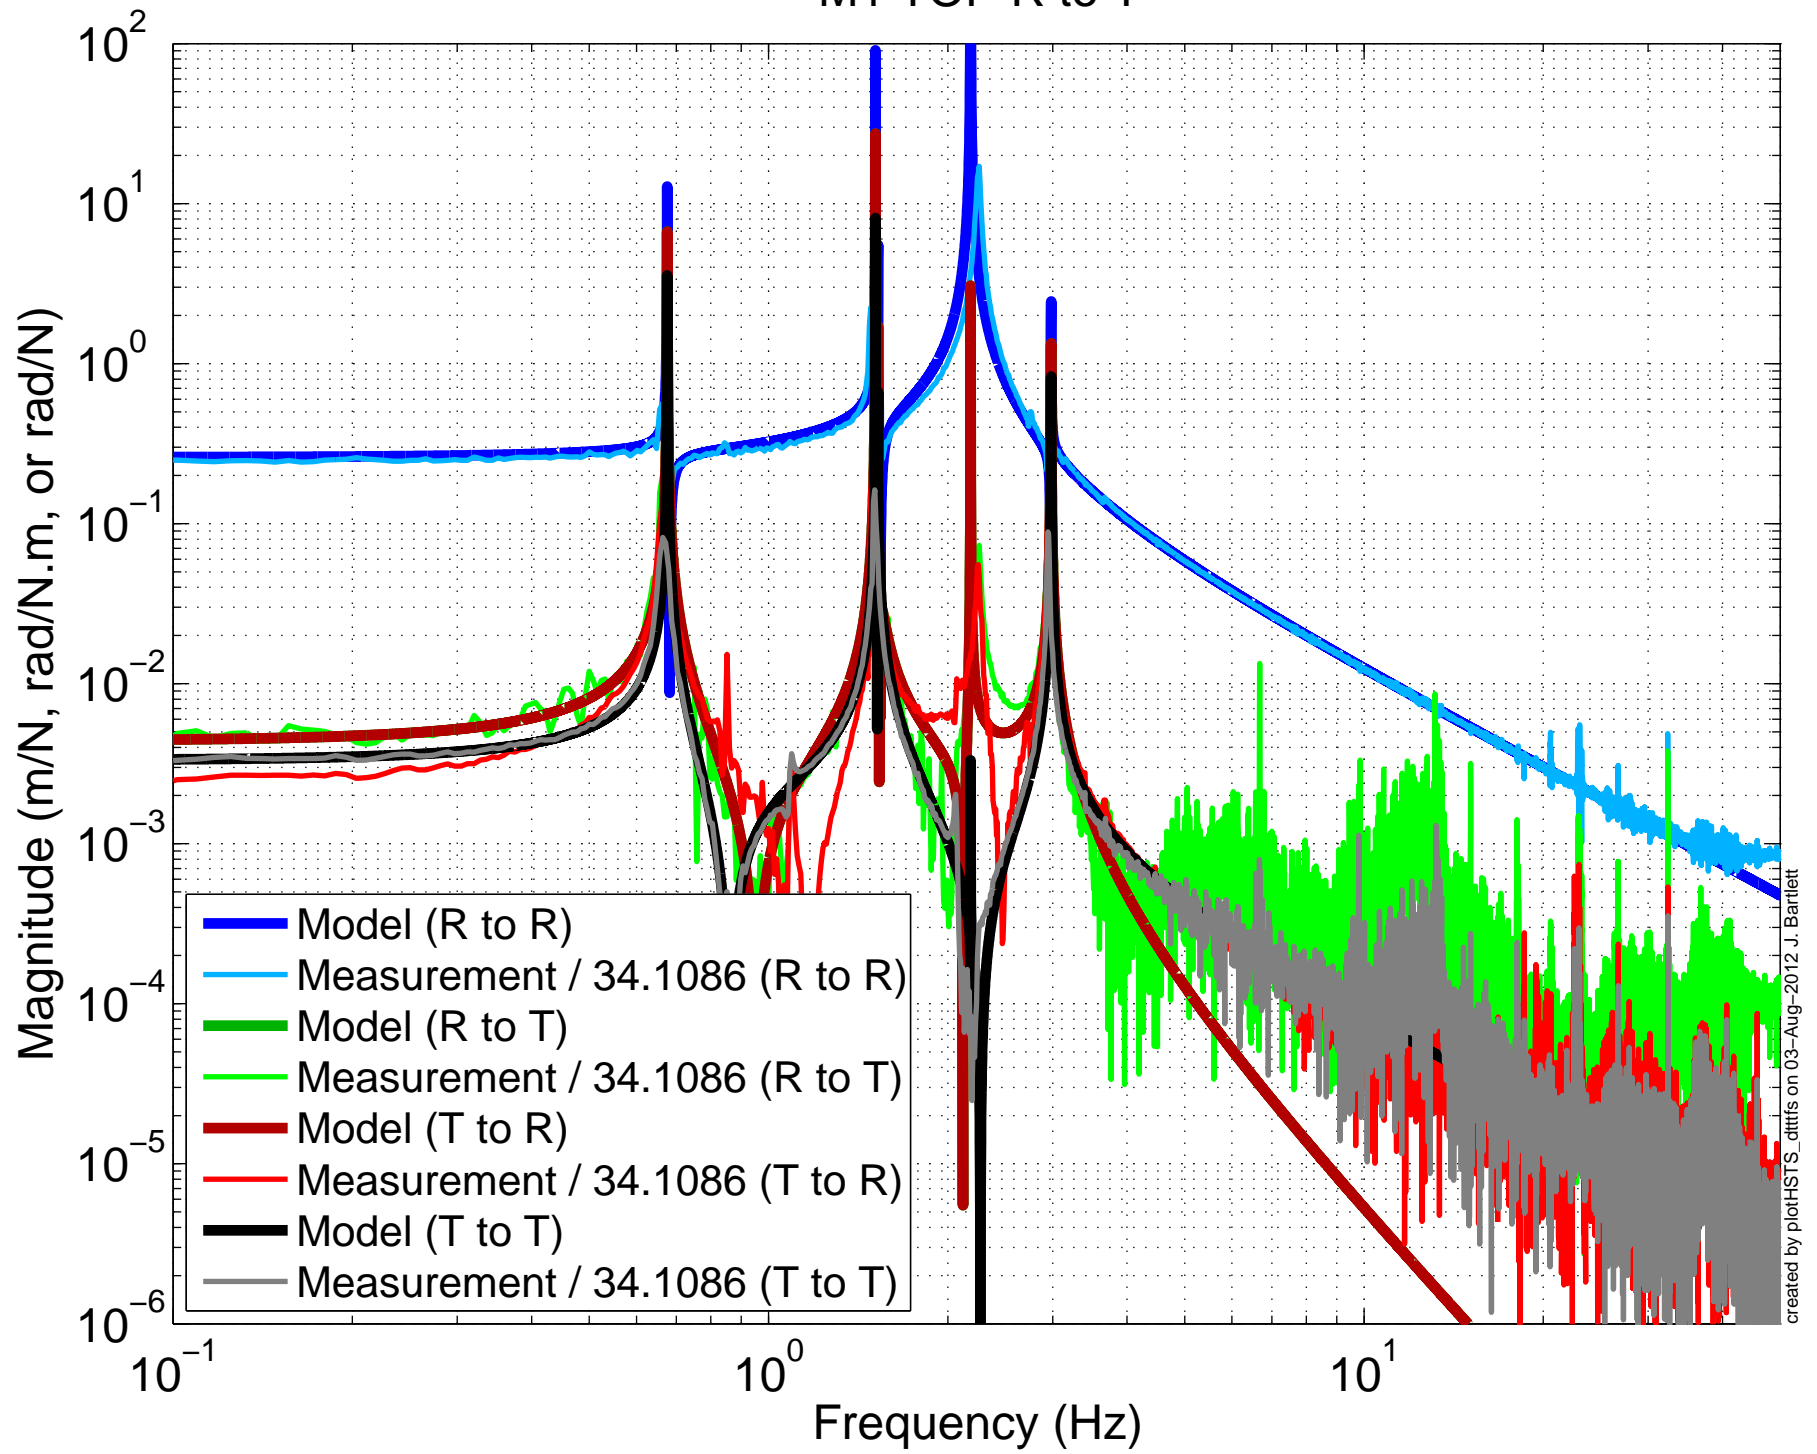

X1SUSMC3 BUILD
M1 TOP R to T

created by plotHSTS_dttfrs on 03-Aug-2012 J. Barriett