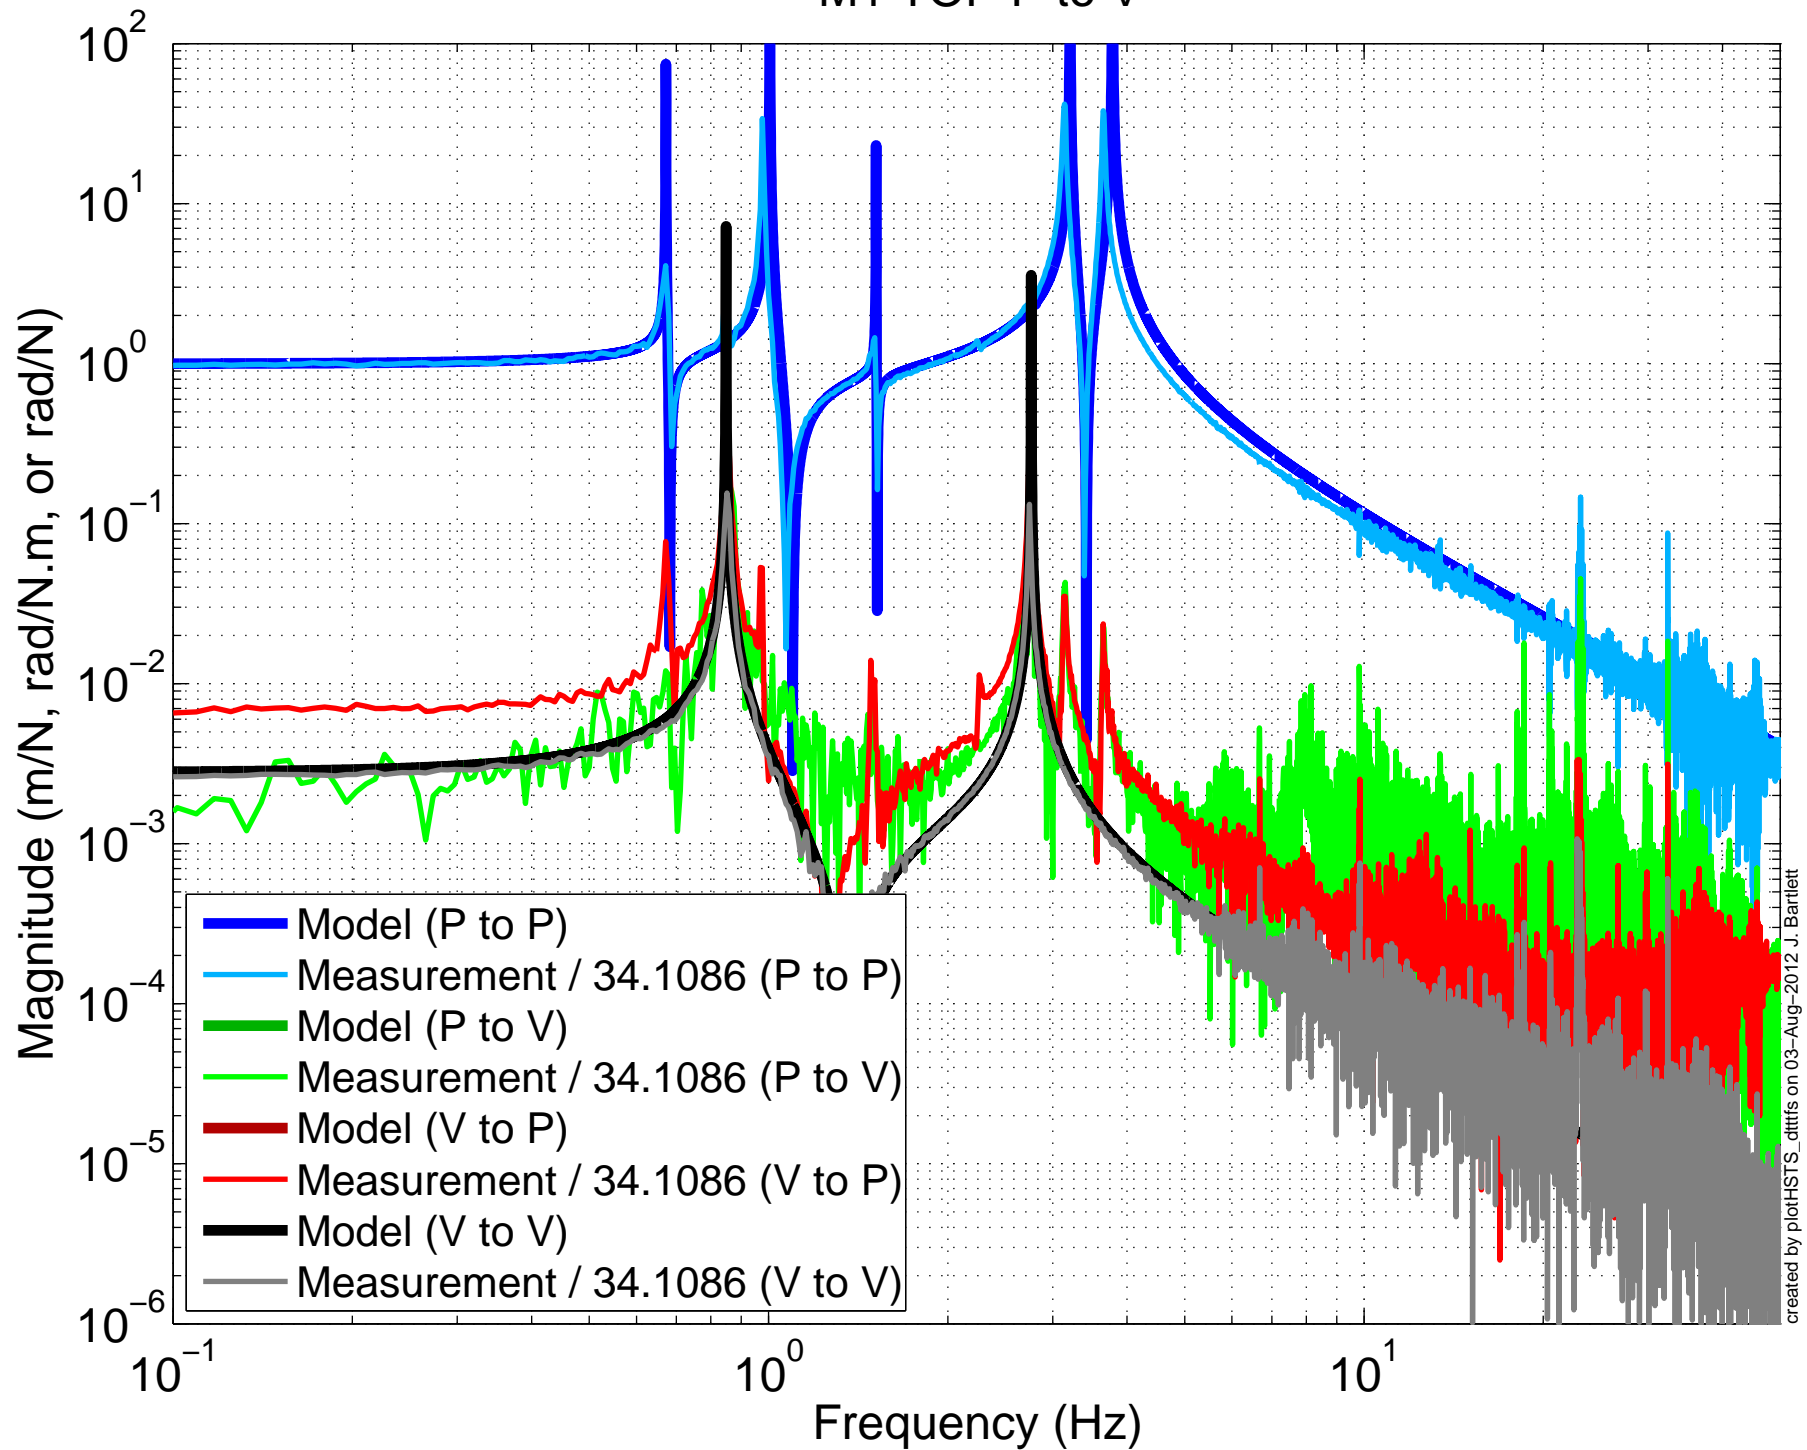

X1SUSMC3 BUILD

M1 TOP P to V