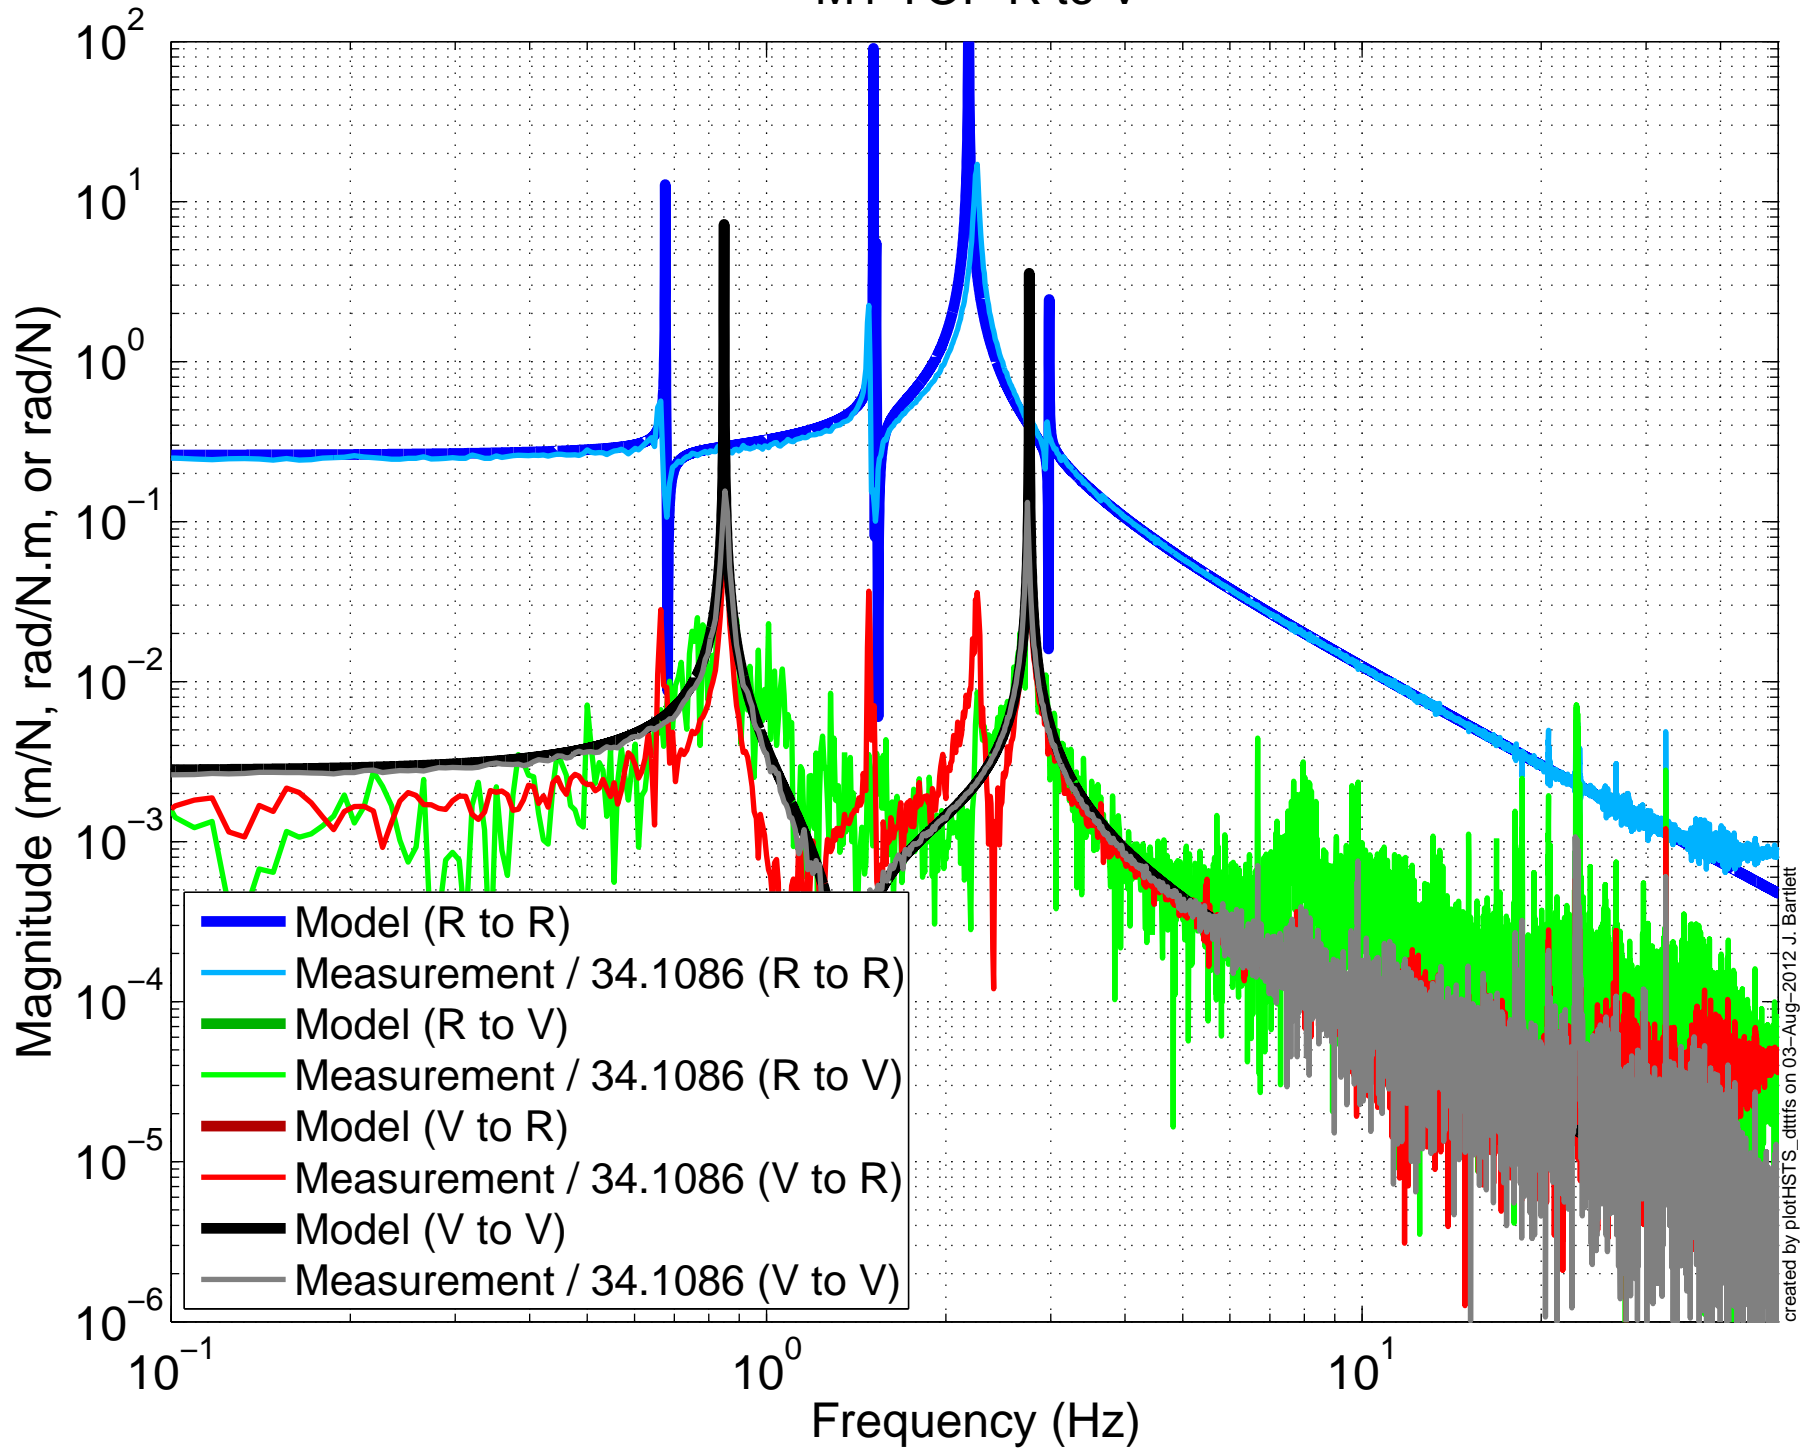

## M1 TOP V to L

X1SUSMC3 BUILD  
M1 TOP R to T

created by plotHSTS\_dttfrs on 03-Aug-2012 J. Barriett

X1SUSMC3 BUILD  
M1 TOP R to V