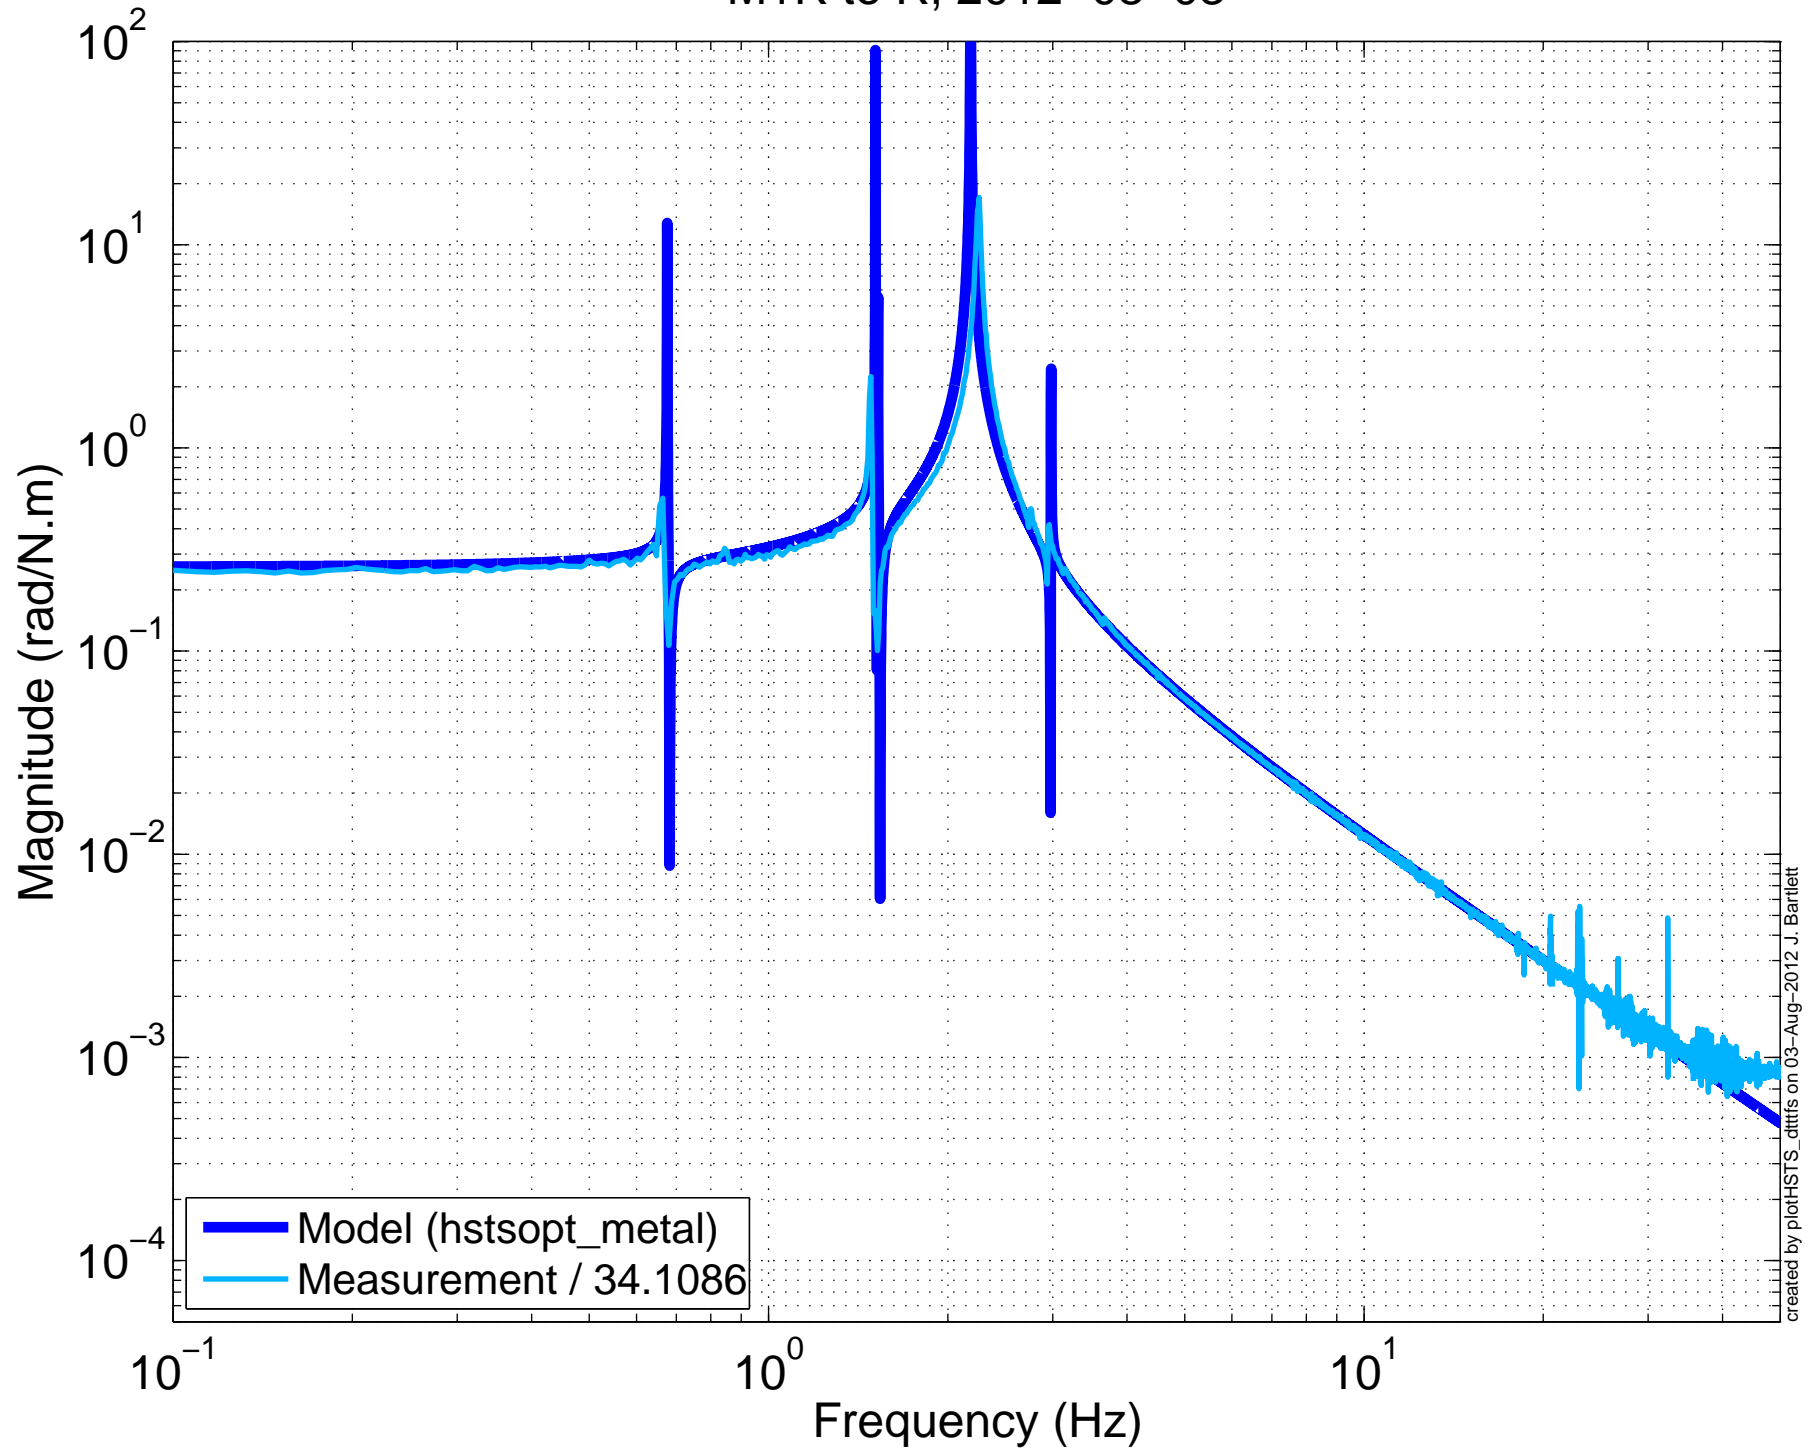

X1SUSMC3 BUILD  
M1L to L, 2012-08-03

created by plotHST5\_dttis on 03-Aug-2012 J. Bartlett

X1SUSMC3 BUILD  
M1T to T, 2012-08-03

X1SUSMC3 BUILD  
M1V to V, 2012-08-03

X1SUSMC3 BUILD  
M1R to R, 2012-08-03