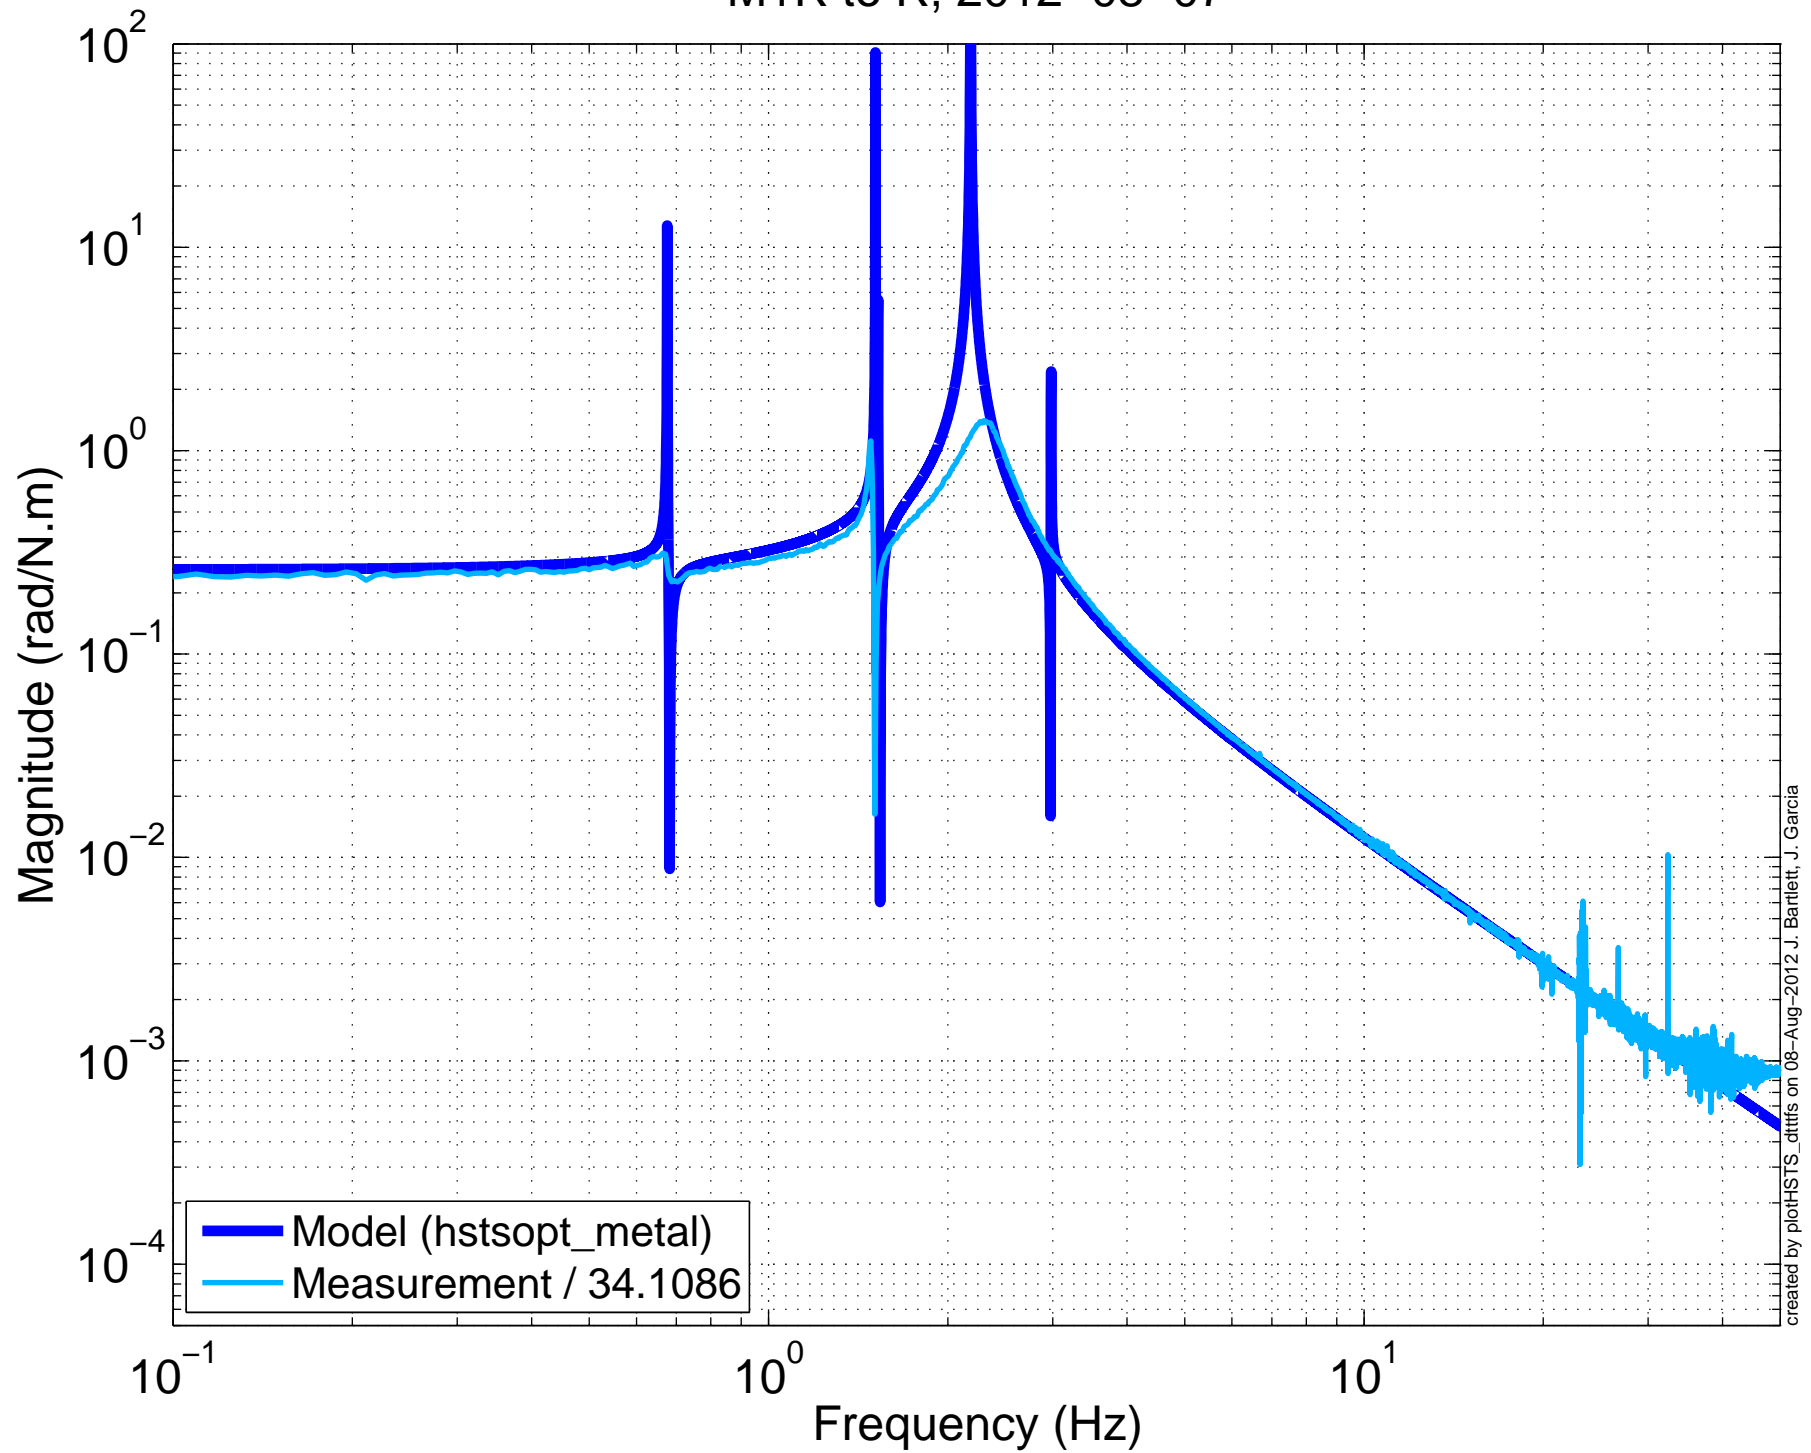

X1SUSMC3 BUILD
M1L to L, 2012-08-07

created by plotHSTIS_dffits on 08-Aug-2012 J. Barlett, J. Garcia

X1SUSMC3 BUILD
M1T to T, 2012-08-07

X1SUSMC3 BUILD
M1V to V, 2012-08-07

X1SUSMC3 BUILD
M1R to R, 2012-08-07

X1SUSMC3 BUILD
M1P to P, 2012-08-07

X1SUSMC3 BUILD
M1Y to Y, 2012-08-07

X1SUSMC3 BUILD

M1 TOP V to L

X1SUSMC3 BUILD
M1 TOP R to T

X1SUSMC3 BUILD

M1 TOP R to V

X1SUSMC3 BUILD
M1 TOP P to L