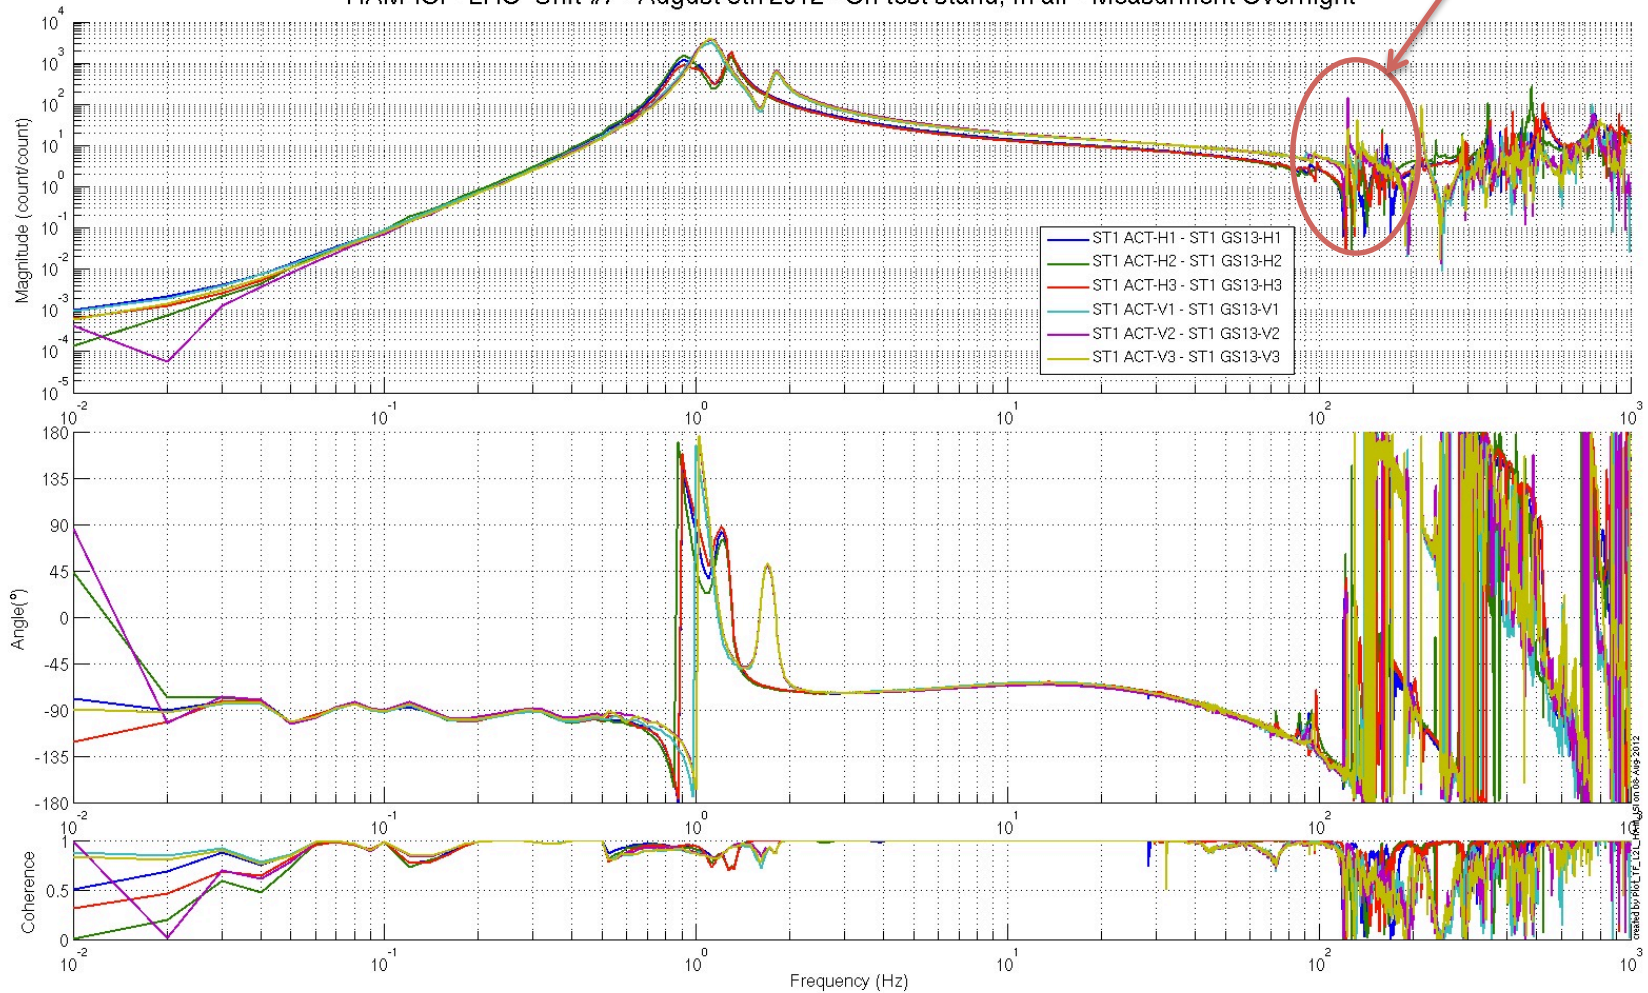

Before

600lbs Payload Mass on top of the ISI Washers under the payload mass

HAM-ISI - LHO Unit #7 - August 8th 2012 - On test stand, In air - Measurement Overnight

After

600lbs Payload Mass on top of the ISI Washers under the payload mass

HAM-ISI - LHO Unit #7 - August 9th 2012 - On test stand, In air - Measurement Overnight

TOP MASS