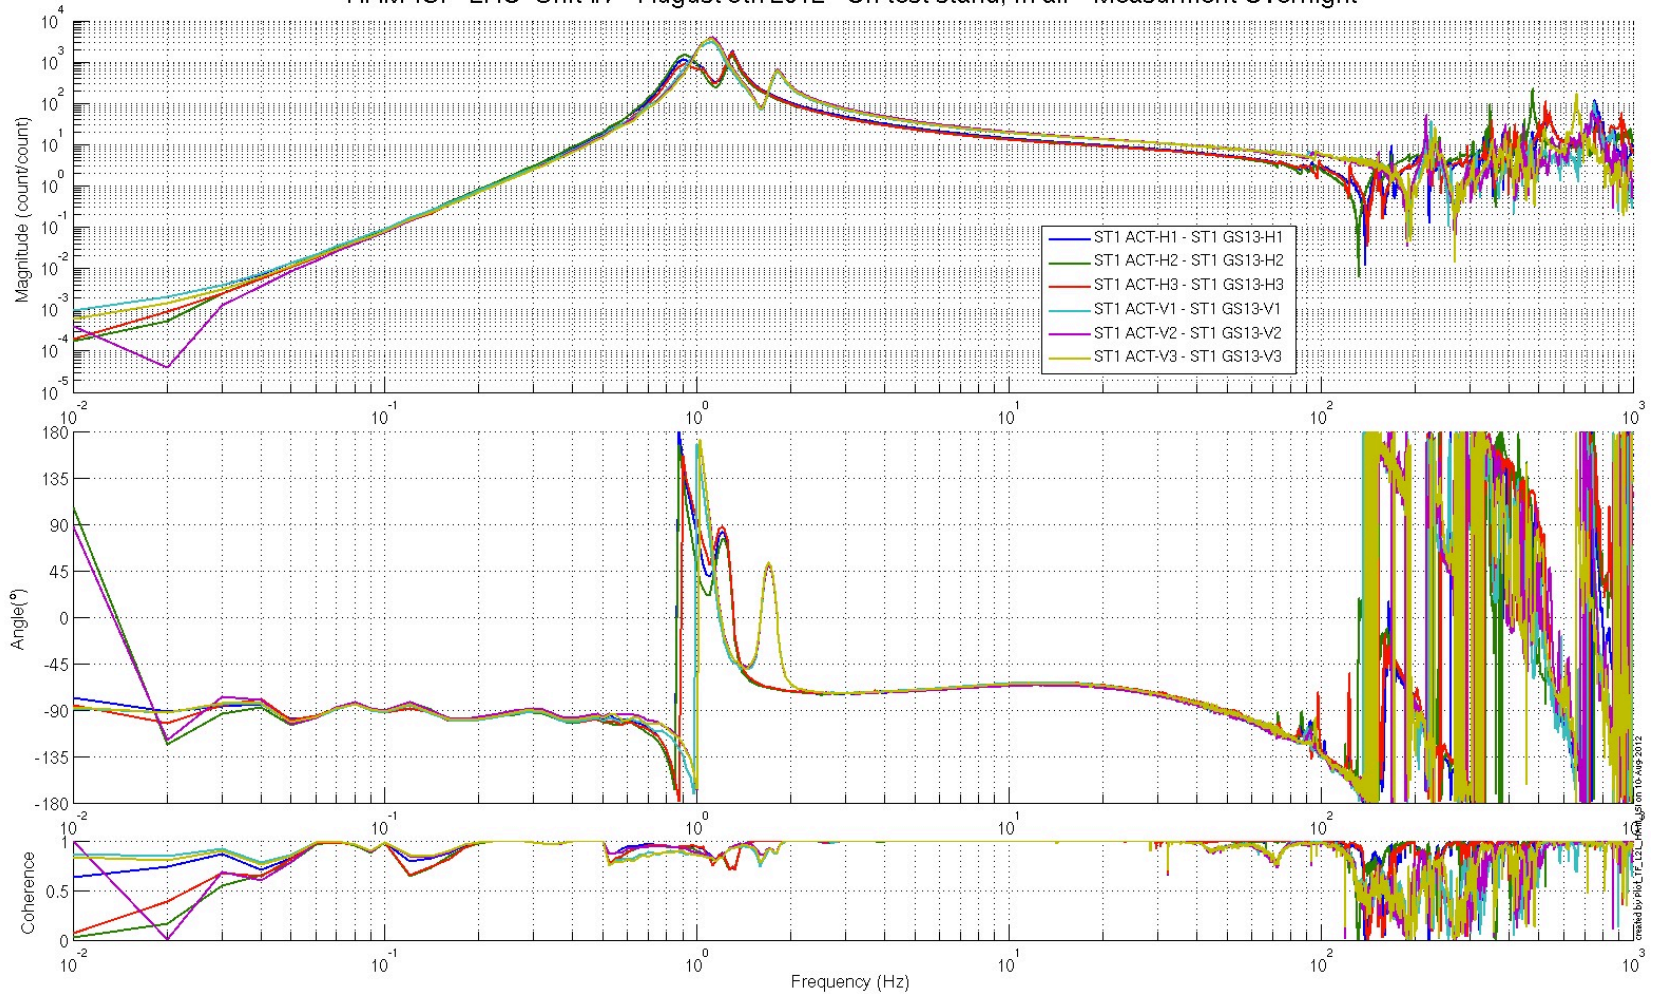

Before

600lbs Payload Mass on top of the ISI Washers under the payload mass

HAM-ISI - LHO Unit #7 - August 8th 2012 - On test stand, In air - Measurement Overnight

After

600lbs Payload Mass on top of the ISI Washers under the payload mass

HAM-ISI - LHO Unit #7 - August 9th 2012 - On test stand, In air - Measurement Overnight

TOP MASS